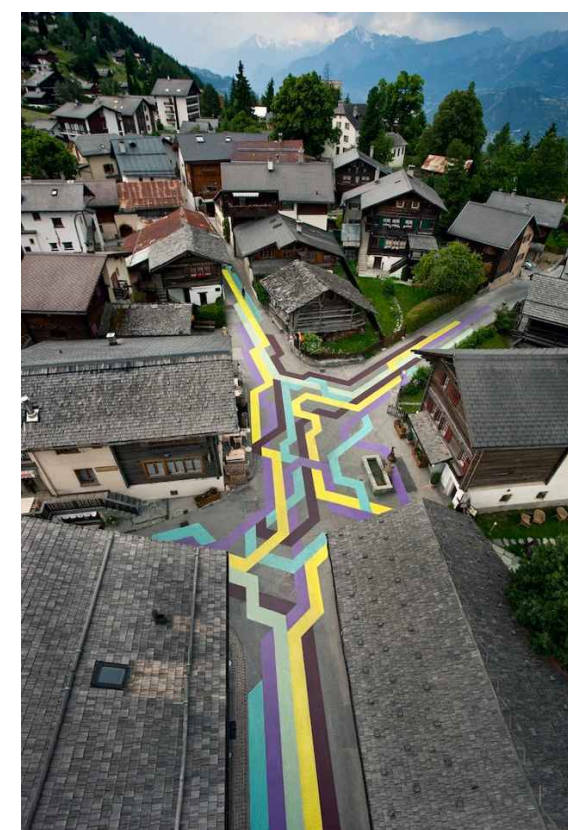

NO.	REVISION	DATE

ROBERT L.
 BAILEY, IV
 ELEMENTARY
 SCHOOL

OUTDOOR
 CLASSROOM
 AMPHITHEATER

ARTFUL CROSSWALK CONCEPTS

MURAL, LONDON

GEOMETRIC, VERCORIN

MURAL, CARACAS

CONCEPT PLAN
 BAILEY BAXTER PLAY SPACE
 61 BAXTER STREET, PROVIDENCE, RI 02905
 FILE: Baxter2020-SC.dwg

DATE:	05/12/2021
SCALE:	1" = 10'
DRAWN BY:	LL
CHECKED/ APPROVED:	MG
SHEET NO.:	L-1