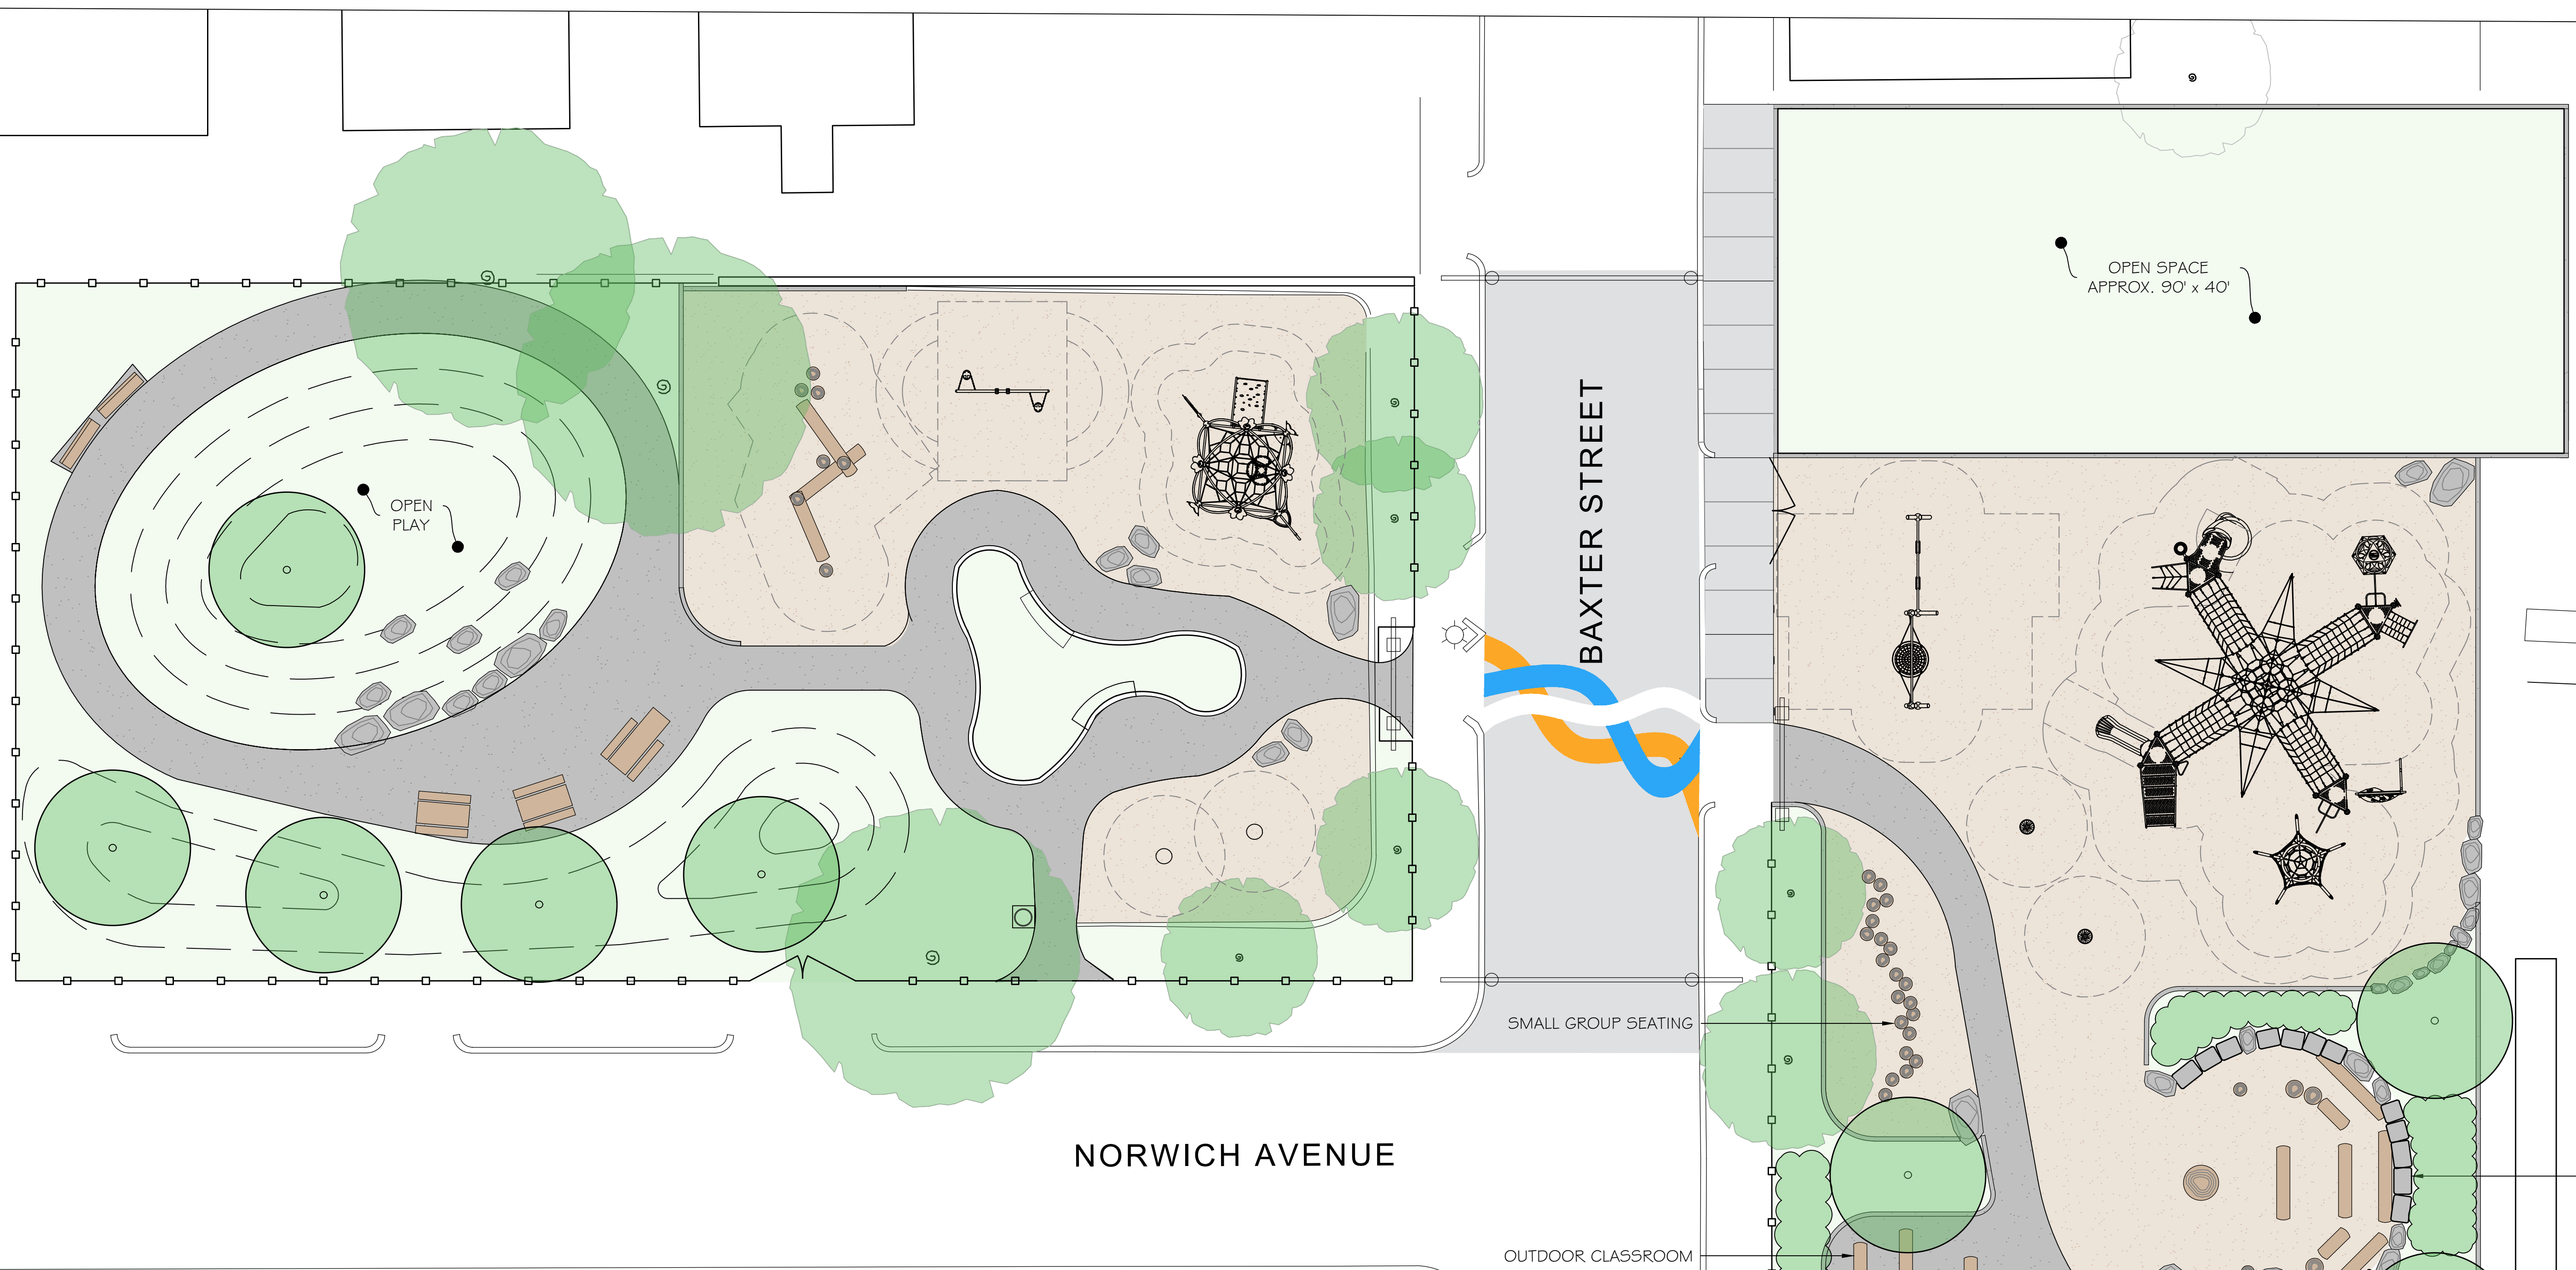

NO.	REVISION	DATE

ROBERT L.
 BAILEY, IV
 ELEMENTARY
 SCHOOL

OUTDOOR
 CLASSROOM
 AMPHITHEATER

ARTFUL CROSSWALK CONCEPTS

MURAL, LONDON

GEOMETRIC, VERCORIN

MURAL, CARACAS

CONCEPT PLAN
 BAILEY BAXTER PLAY SPACE
 61 BAXTER STREET, PROVIDENCE, RI 02905
 FILE: Baxter2020-SC.dwg

DATE:	05/12/2021
SCALE:	1" = 10'
DRAWN BY:	LL
CHECKED/ APPROVED:	MG
SHEET NO.:	L-1