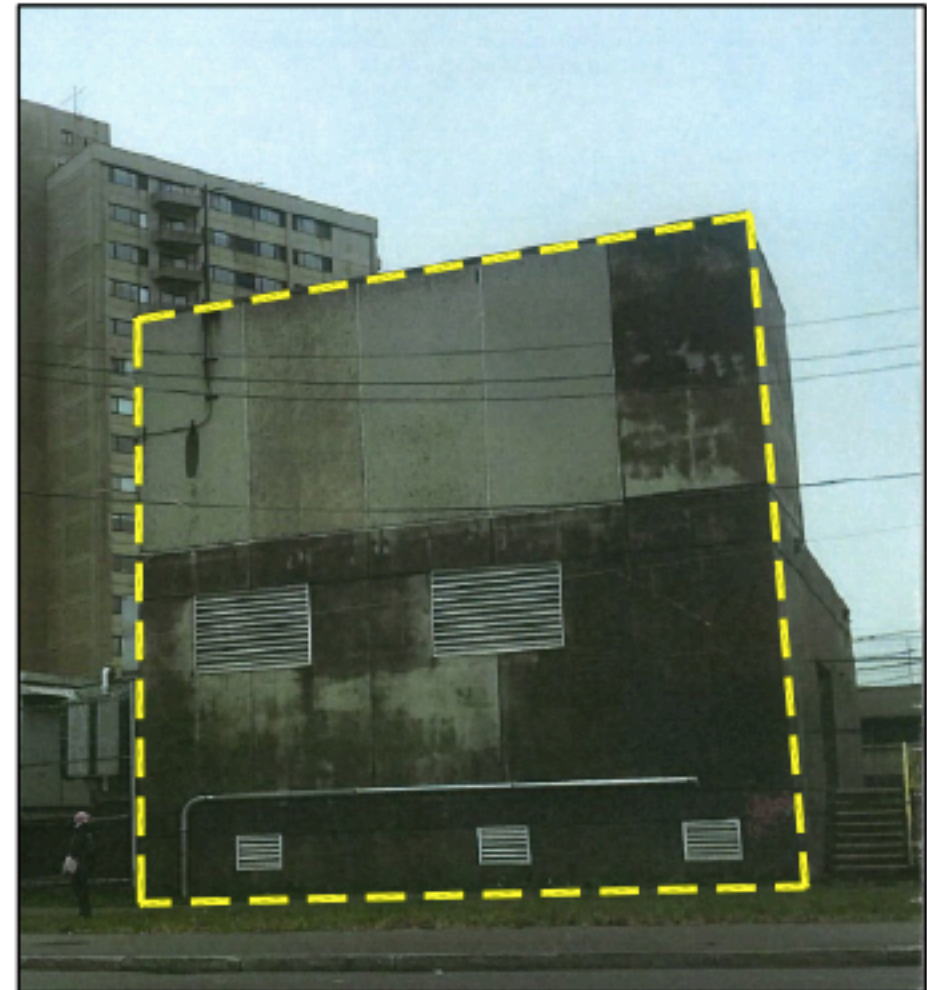

DIMENSIONS OF PROPOSED MURAL LOCATION
= 40' WIDE X 35' HIGH

PHOTO OF PROPOSED MURAL LOCATION
(COORDINATES = 42.411917, -70.992903)

The City of
REVERE, MASSACHUSETTS
Department of Strategic Planning and Economic Development