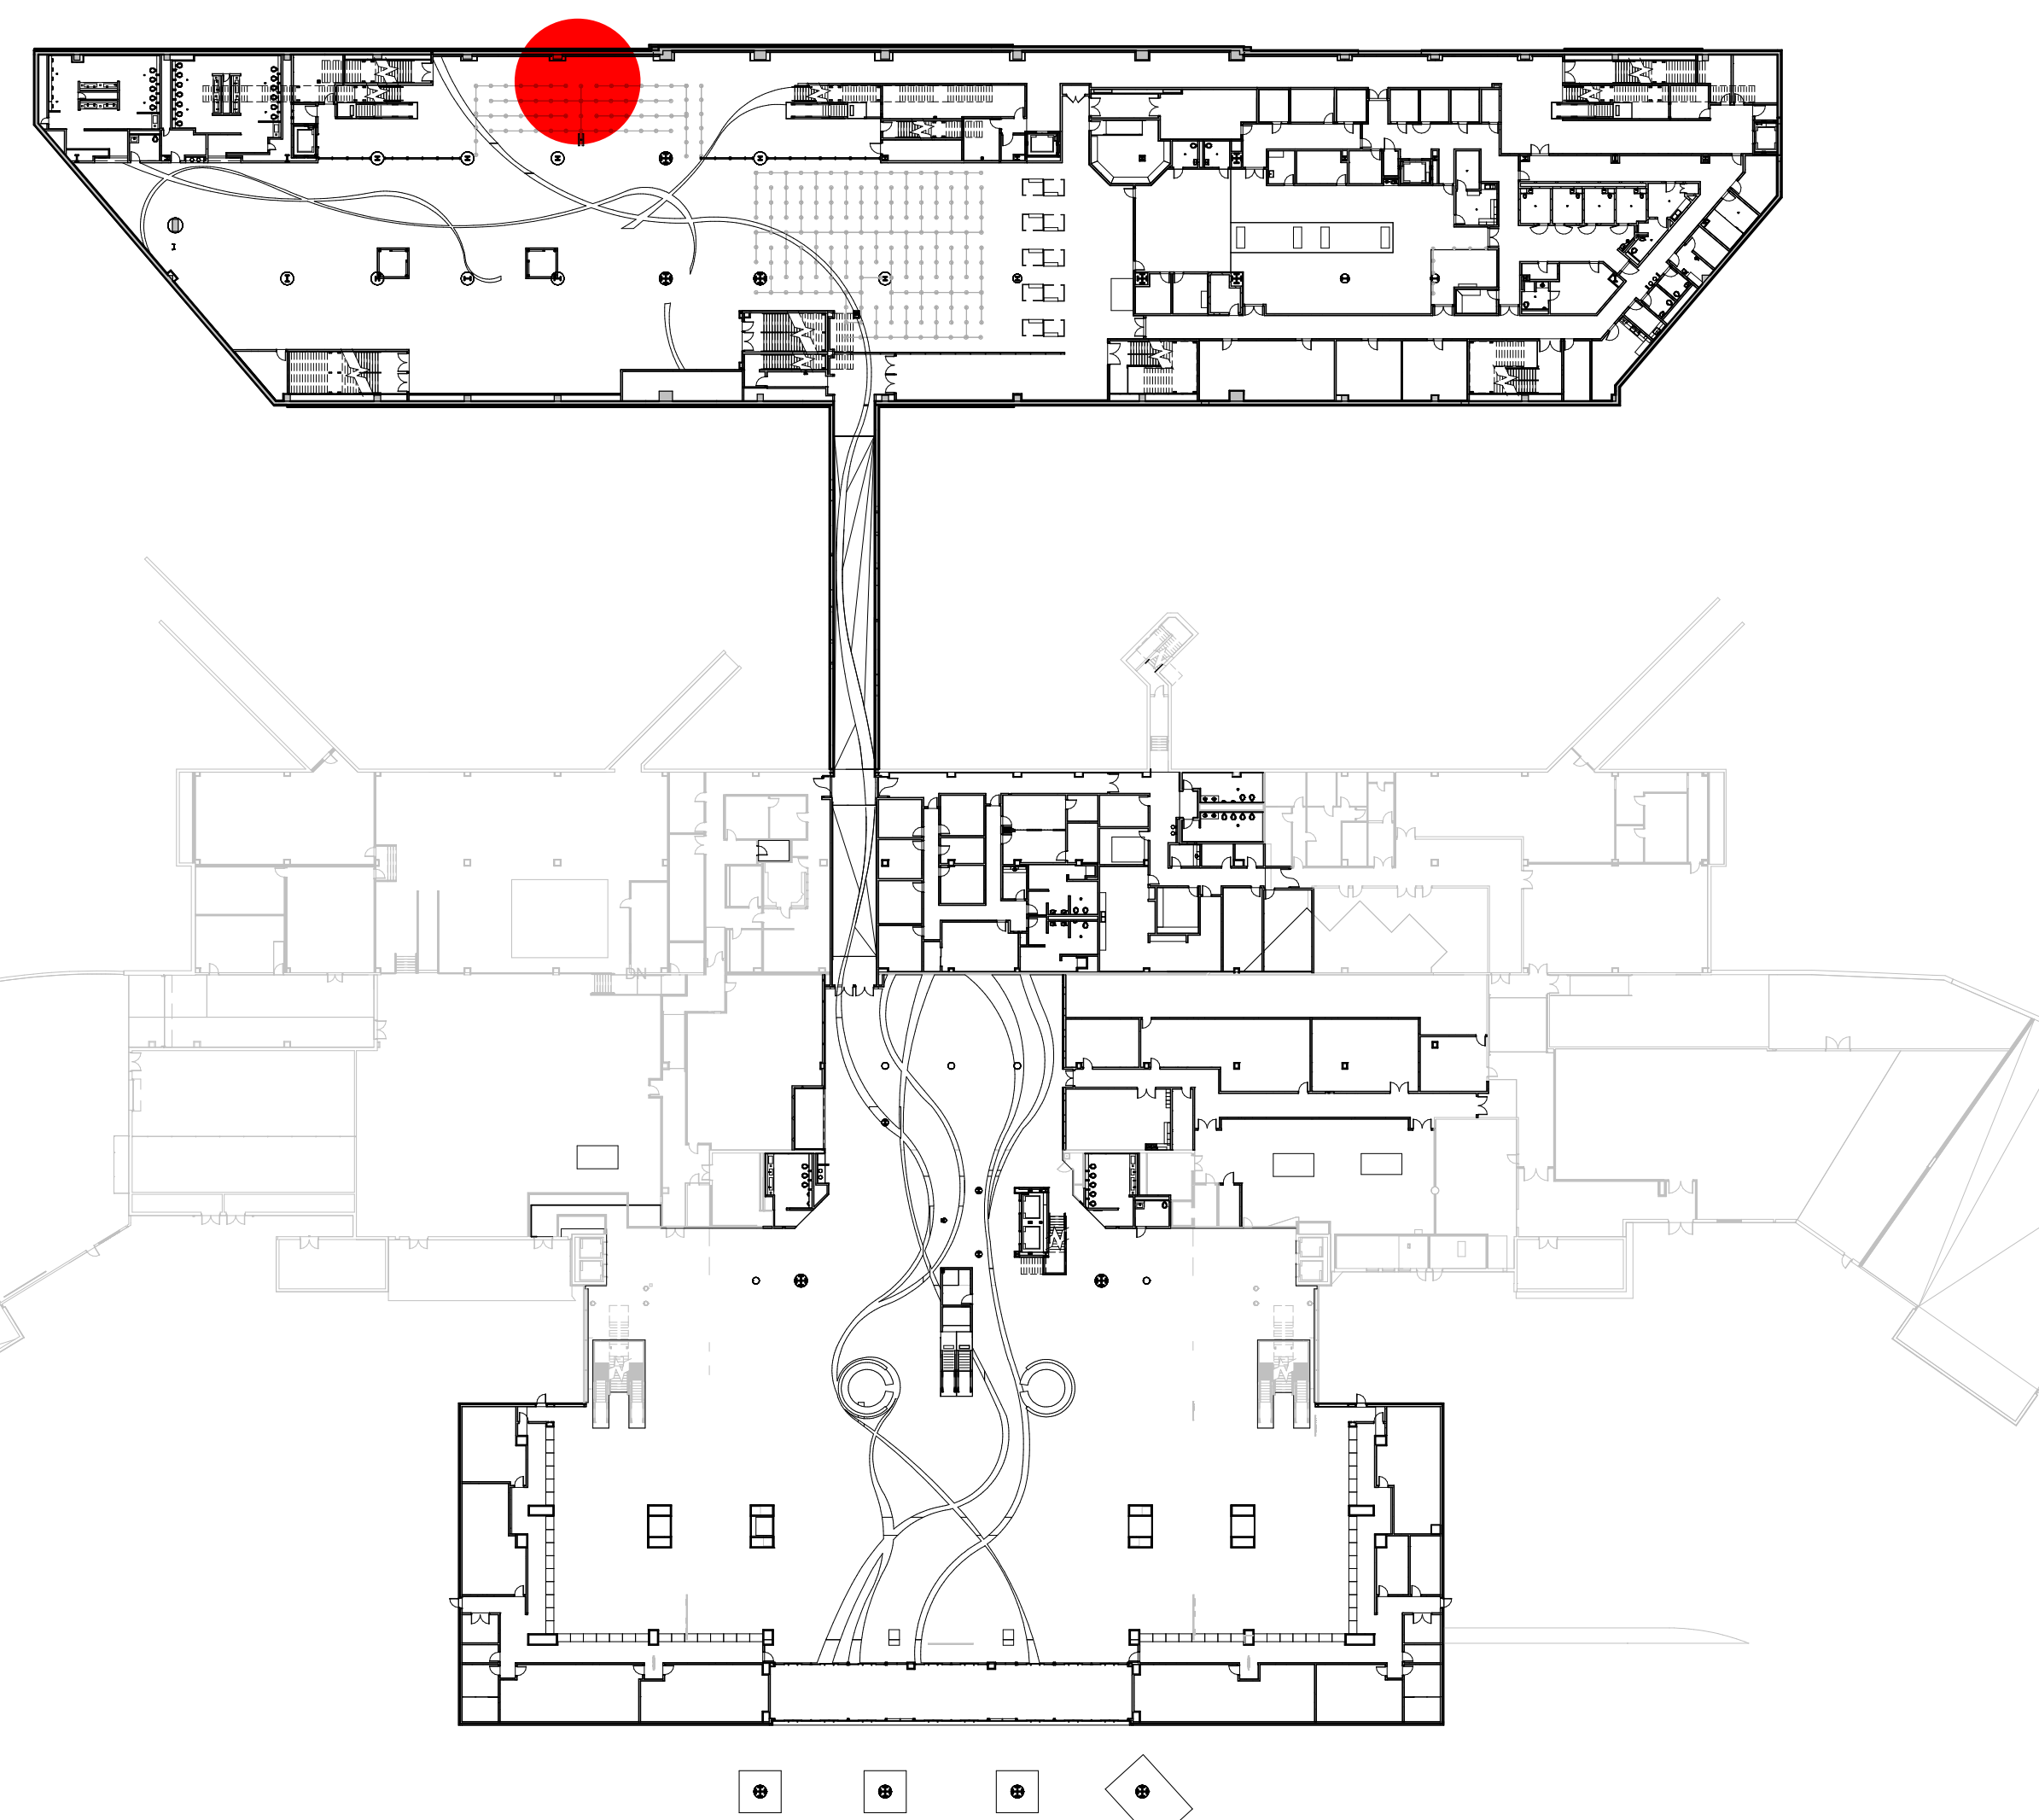

City Collage Mural

**MC-5**  
• ARRIVALS CURBSIDE VESTIBULE

**PWT-2**  
• IAF STERILE CORRIDOR  
• IAF BAGGAGE RECLAIM  
• TUNNEL  
• MEETER GREETER  
• GATEHOUSE CIRCULATION

**MC-6**  
• IAF STERILE CORRIDOR  
• IAF BAGGAGE RECLAIM

**TF-1**  
• IAF STERILE CORRIDOR  
• IAF BAGGAGE RECLAIM  
• TUNNEL  
• MEETER GREETER  
• RAC  
• GATEHOUSE CIRCULATION

**MC-2 & MC-4**  
• PRIMARY PROCESSING  
• TUNNEL  
• MEETER GREETER  
• ARRIVALS CIRCULATION FIELD  
• RAC