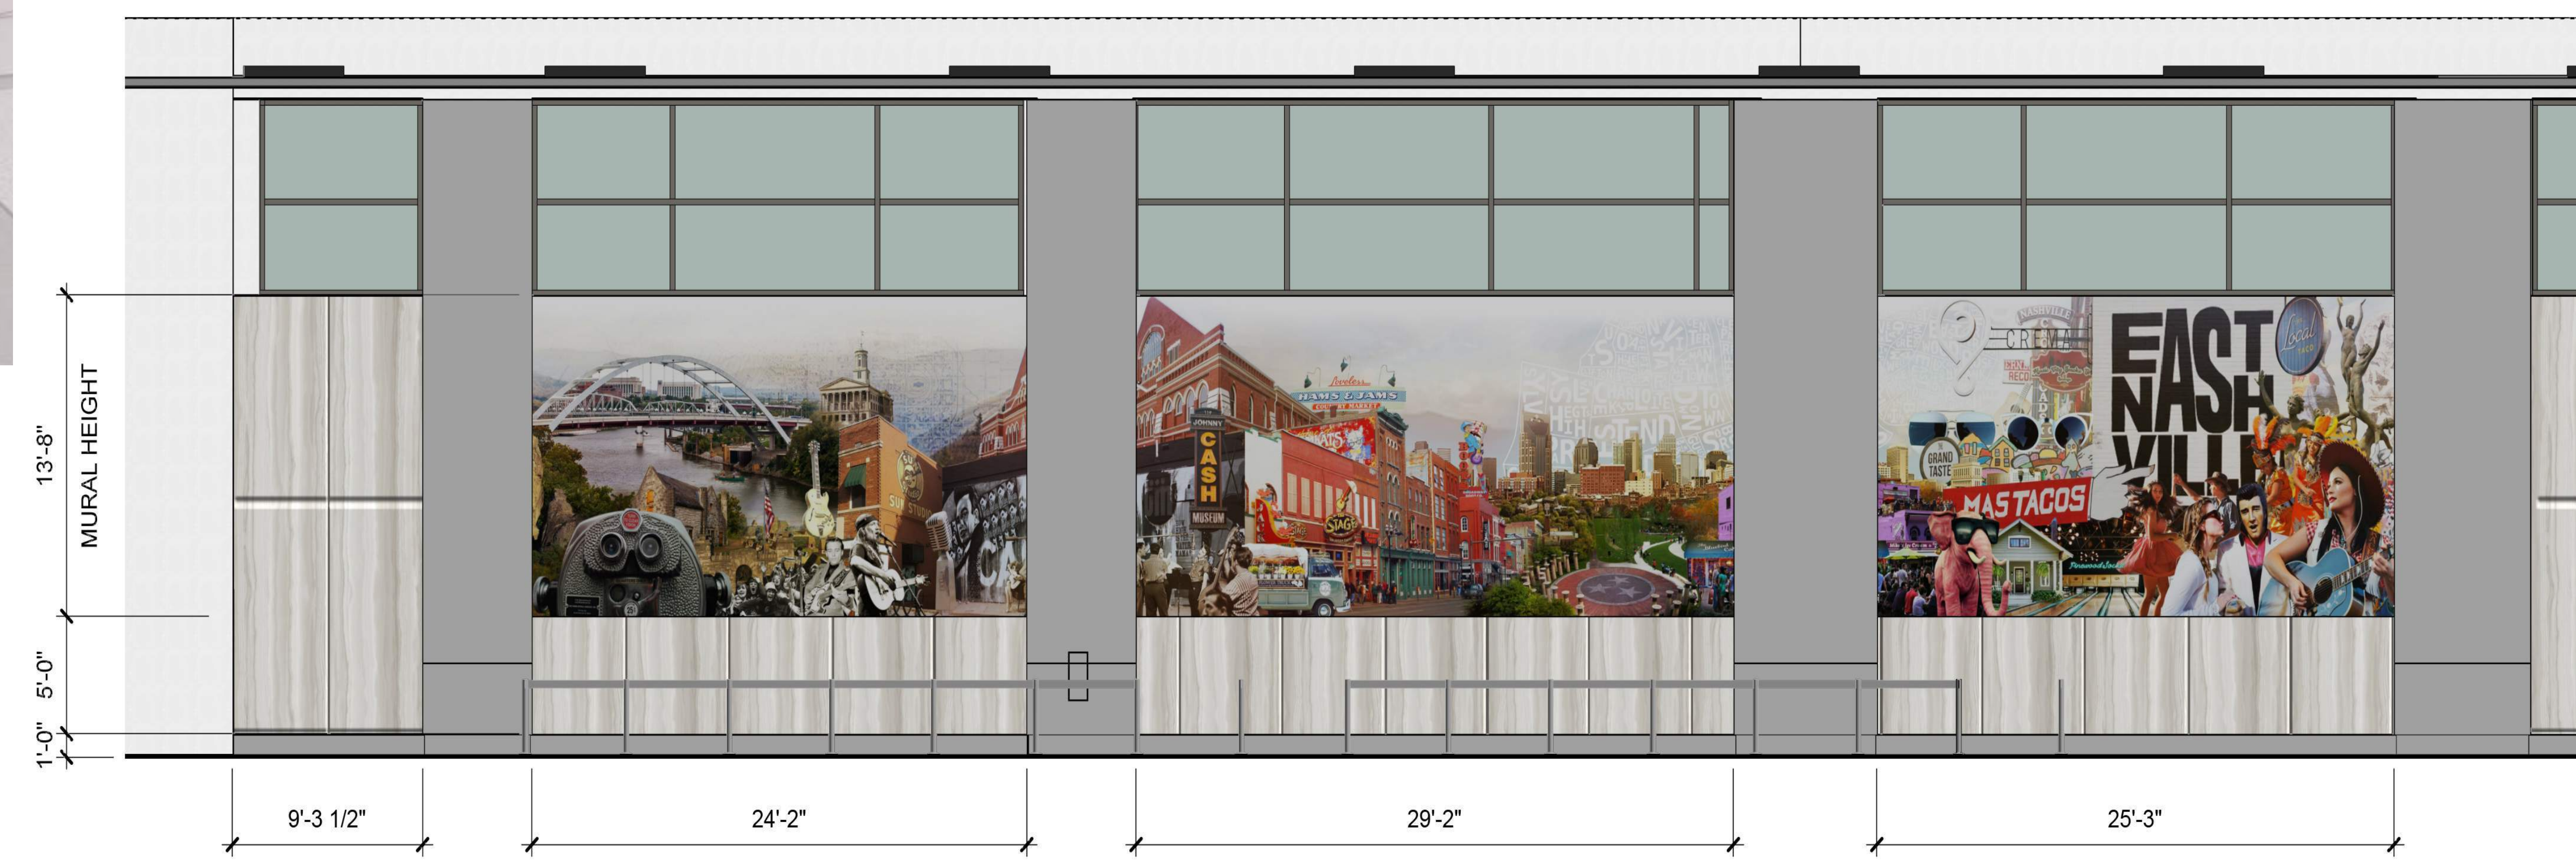

City Collage Mural

**MC-5**  
• ARRIVALS CURBSIDE VESTIBULE

**PWT-2**  
• IAF STERILE CORRIDOR  
• IAF BAGGAGE RECLAIM  
• TUNNEL  
• MEETER GREETER  
• GATEHOUSE CIRCULATION

**MC-6**  
• IAF STERILE CORRIDOR  
• IAF BAGGAGE RECLAIM

**TF-1**  
• IAF STERILE CORRIDOR  
• IAF BAGGAGE RECLAIM  
• TUNNEL  
• MEETER GREETER  
• RAC  
• GATEHOUSE CIRCULATION

**MC-2 & MC-4**  
• PRIMARY PROCESSING  
• TUNNEL  
• MEETER GREETER  
• ARRIVALS CIRCULATION FIELD  
• RAC