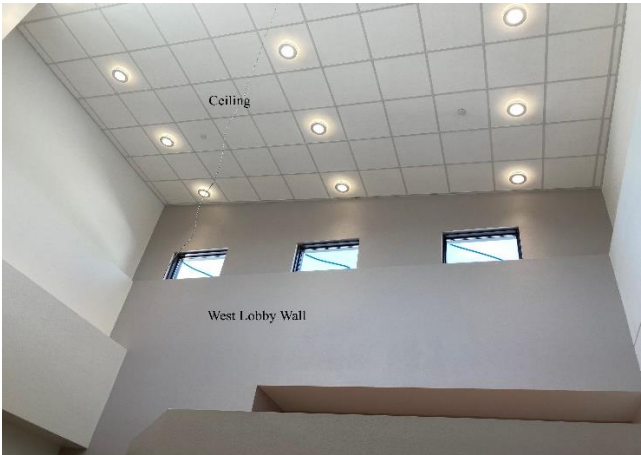

Sheriff Station RFQ Attachment

Site Location – North, West, South Lobby Walls and Ceiling

Station

Color Board