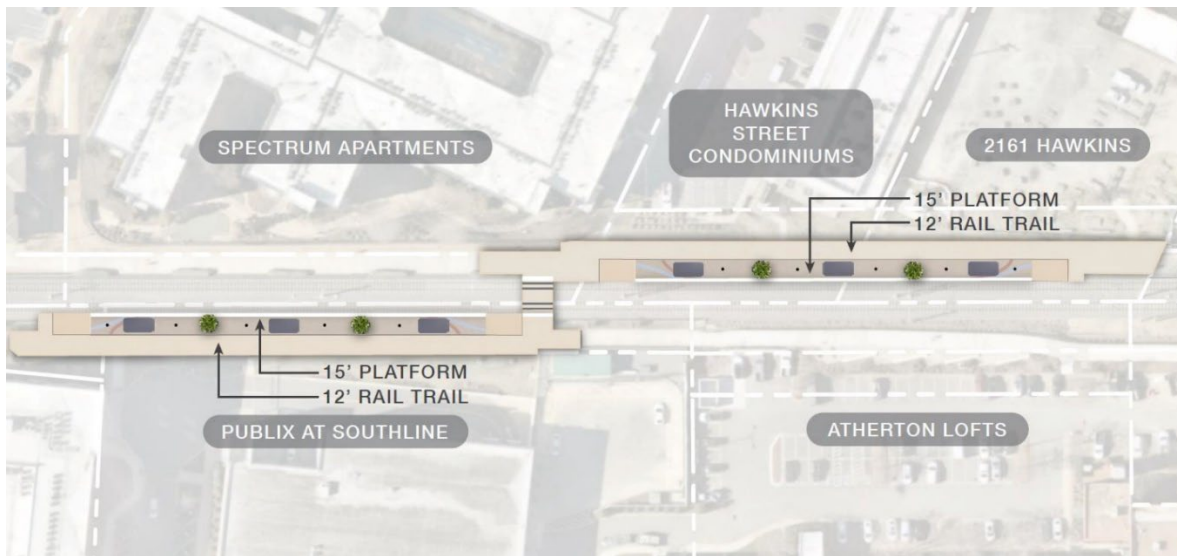

PROJECT LOCATION

The project will be located on the LYNX Blue Line between the New Bern Station and East/West Blvd. Station. The South End Station will be sited behind the Publix located at 2222 South Blvd. Charlotte NC, 28203. See aerial layout below:

LYNX BLUE LINE STATION ART OPPORTUNITY EXAMPLES

Counterclockwise from Left:

- Sugar Creek Station – Windscreen art, column cladding, and canopy finials by Chandra Cox
- Parkwood Station – Art bench and decorative concrete by Maria Artemis
- McCullough Station – Art bench, art fencing, windscreen art, and column cladding by Shaun Cassidy