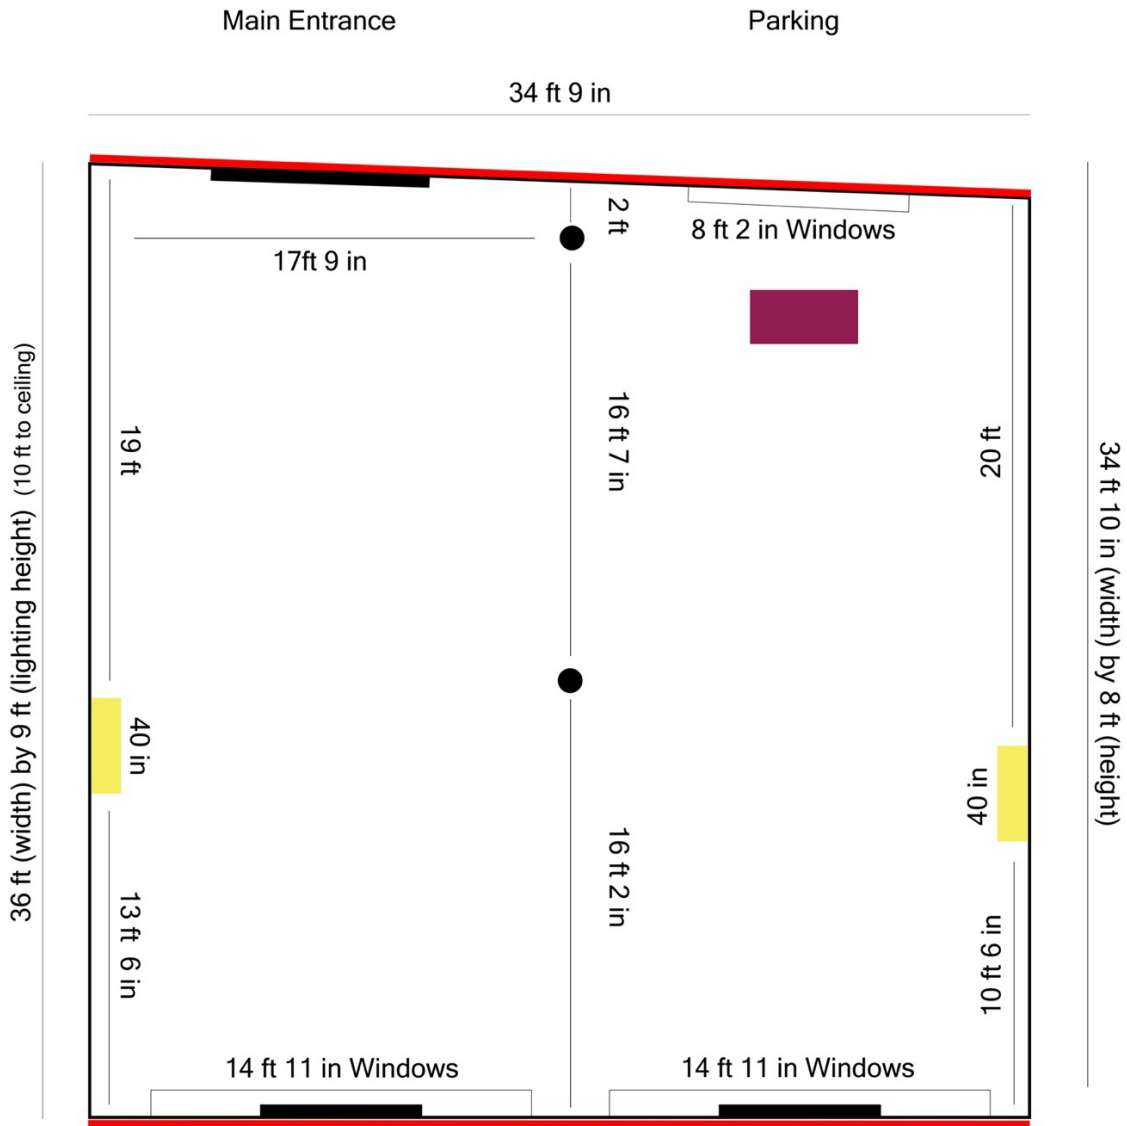

STRATA

Gallery

STRATA GALLERY LAYOUT

Main Hall
Lobby door size: 6 ft (w) x 6 ft 9 in (h)

— 2 ft

- No hanging on these walls.
- Strata Desk
- AC Unit - 94 in to bottom of unit