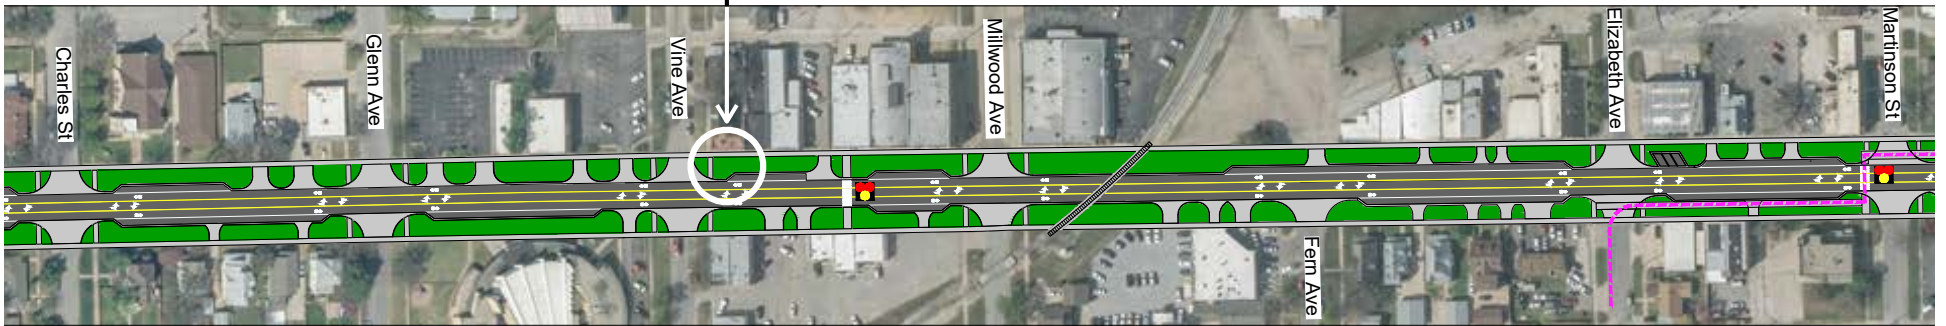

CLOCK TOWER AND ROUNDABOUT

ARTWORK SITE (DOUBLE)  
● MERIDIAN

ARTWORK SITE (SINGLE)  
● ACTIVE RAIL

● SENECA

● SYCAMORE

CURRENT PROJECT EXTENTS

ESTABLISHED IDENTITY

IMAGES / SITE MAP

BUNGALOW RESIDENTIAL ARCHITECTURE / MATURE TREES / OPEN SPACE / COMMERCIAL SCALE / MIXED USE / PERIOD STREET FURNISHINGS

**SITE A / TWO-PART SITE SPECIFIC ARTWORK (WESTERN GATEWAY)  
AT MERIDIAN STREET LOOKING EAST**

**SITE B / ONE-PART SITE SPECIFIC ARTWORK (NEIGHBORHOOD NODE)**  
AT VINE STREET LOOKING EAST

ARTWORK SITE (DOUBLE)

ARTWORK SITE (SINGLE)

LEGEND

-  Prairie Sunset Trail Connection
-  Existing Traffic Signal System
-  Proposed Pedestrian Signal Crossing