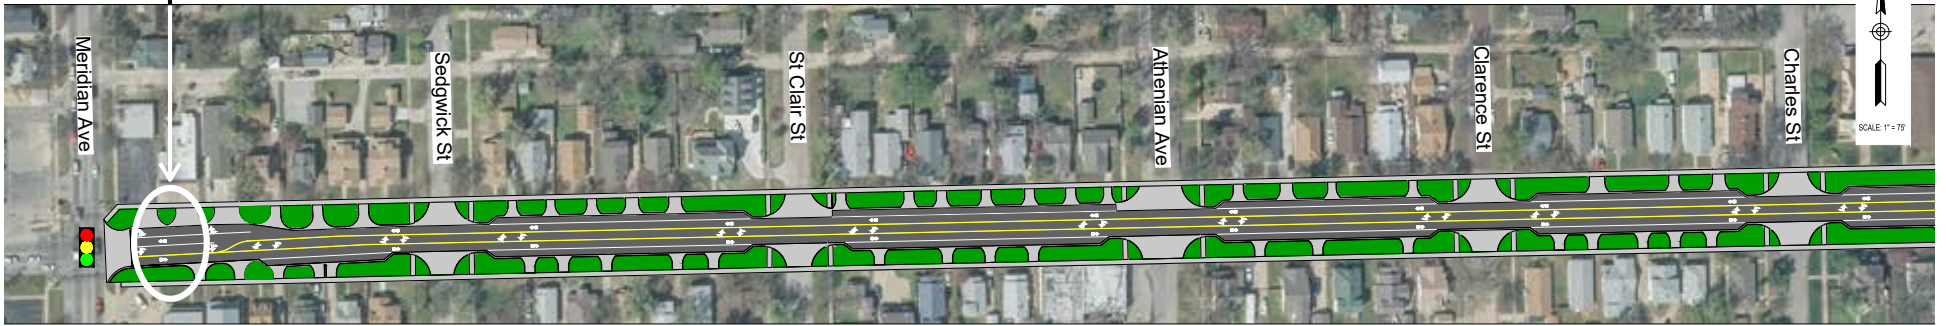

CLOCK TOWER AND ROUNDABOUT

ARTWORK SITE (DOUBLE)  
● MERIDIAN

ARTWORK SITE (SINGLE)  
● ACTIVE RAIL

● SENECA

● SYCAMORE

CURRENT PROJECT EXTENTS

ESTABLISHED IDENTITY

IMAGES / SITE MAP

BUNGALOW RESIDENTIAL ARCHITECTURE / MATURE TREES / OPEN SPACE / COMMERCIAL SCALE / MIXED USE / PERIOD STREET FURNISHINGS

**SITE A / TWO-PART SITE SPECIFIC ARTWORK (WESTERN GATEWAY)  
AT MERIDIAN STREET LOOKING EAST**

**SITE B / ONE-PART SITE SPECIFIC ARTWORK (NEIGHBORHOOD NODE)**  
AT VINE STREET LOOKING EAST

ARTWORK SITE (DOUBLE)

ARTWORK SITE (SINGLE)

LEGEND

-  Prairie Sunset Trail Connection
-  Existing Traffic Signal System
-  Proposed Pedestrian Signal Crossing