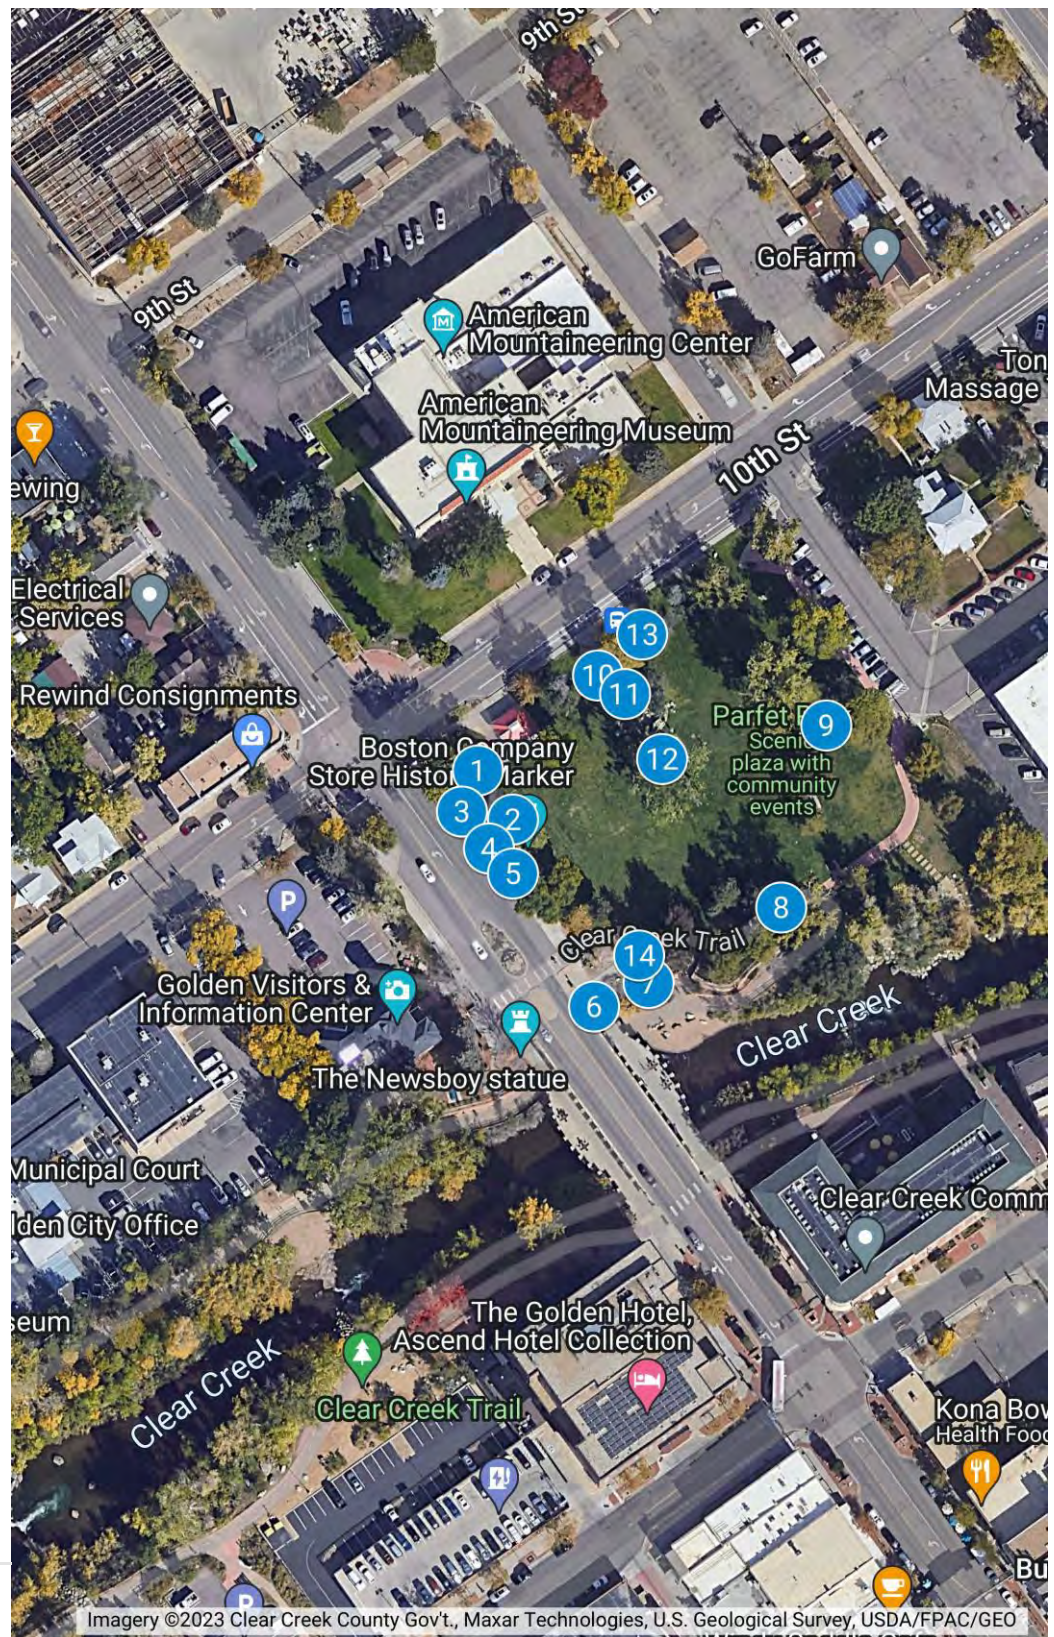

City of Golden Itty Bitty Art 2023 - Parfet Park

Untitled layer

- 1
- #1
- 2
- #2
- 3
- #3
- 4
- #4
- 5
- #5
- 6
- #6
- 7
- #7
- 8
- #8
- 9
- #9
- 10
- #10
- 11
- #11
- 12
- #12
- 13
- #13
- 14
- #14

Fourteen sites for tiny art projects