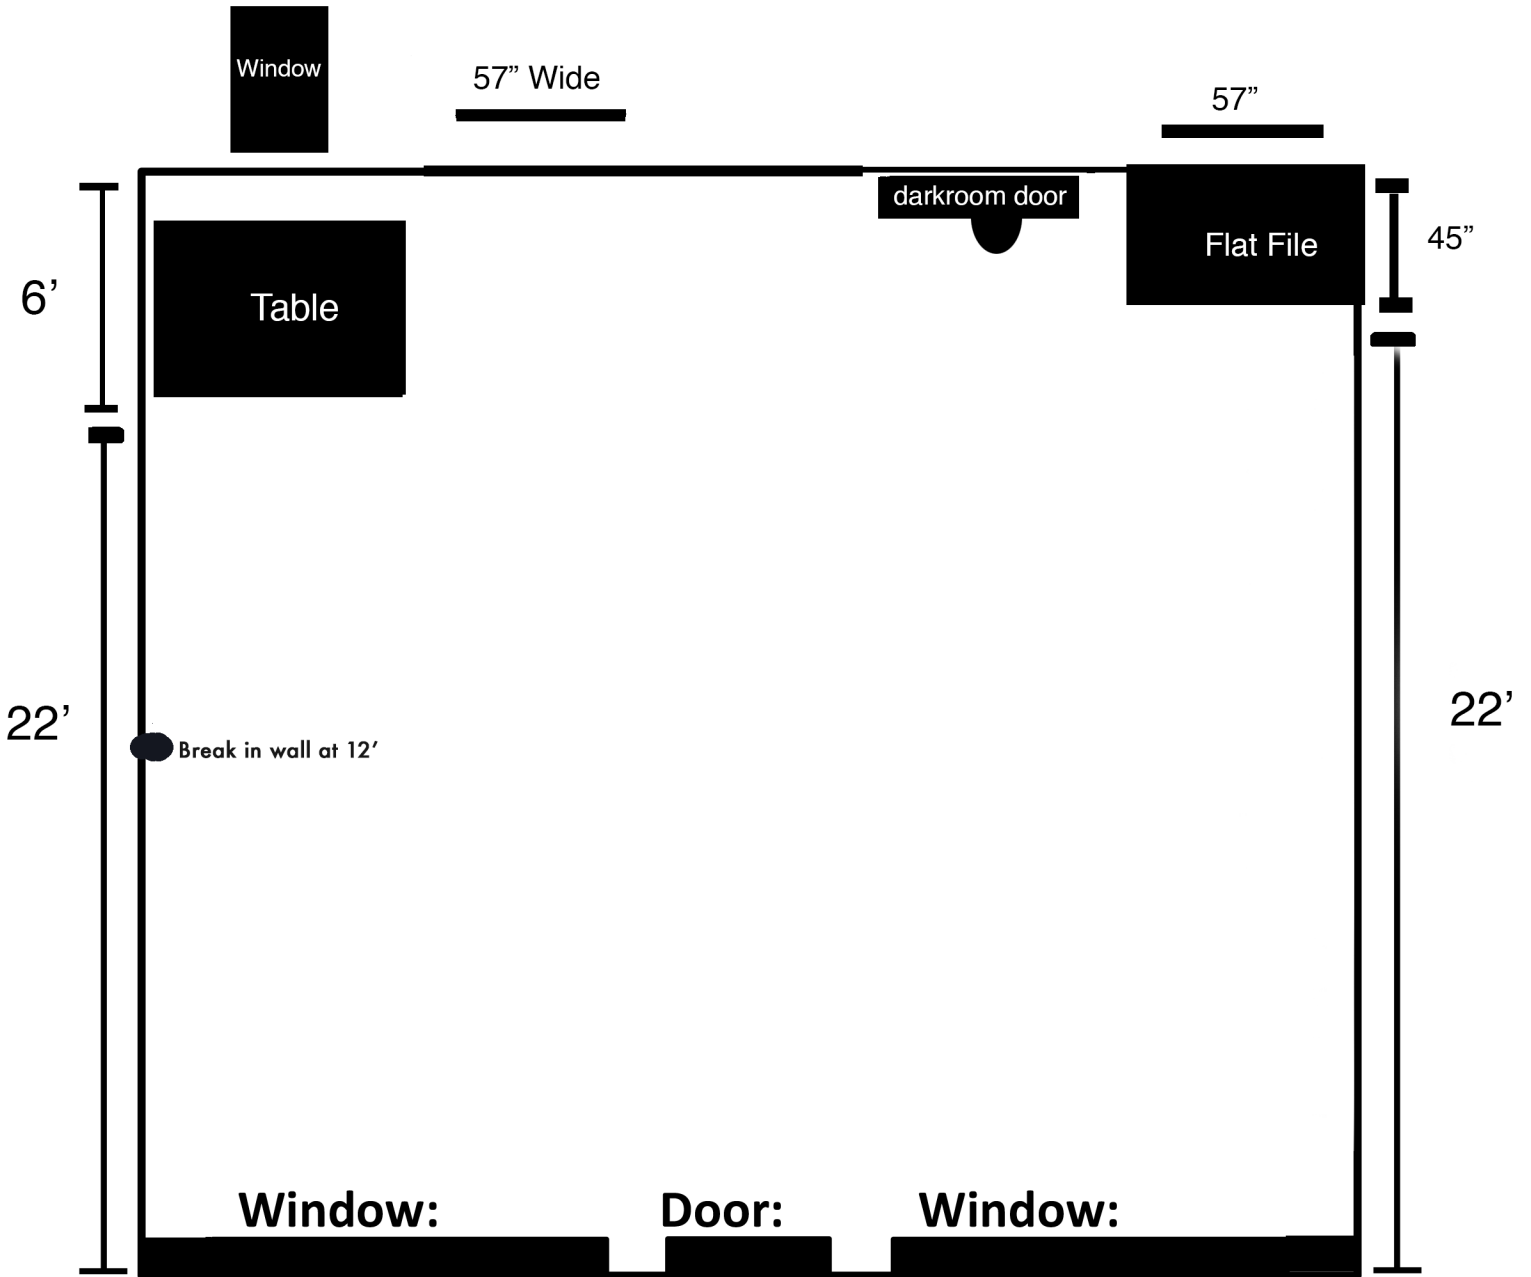

FOTO FORUM

S A N T A F E

1714 Paseo de Peralta
Santa Fe, NM 87505

The space is 17' wide

All Walls are 9.5'