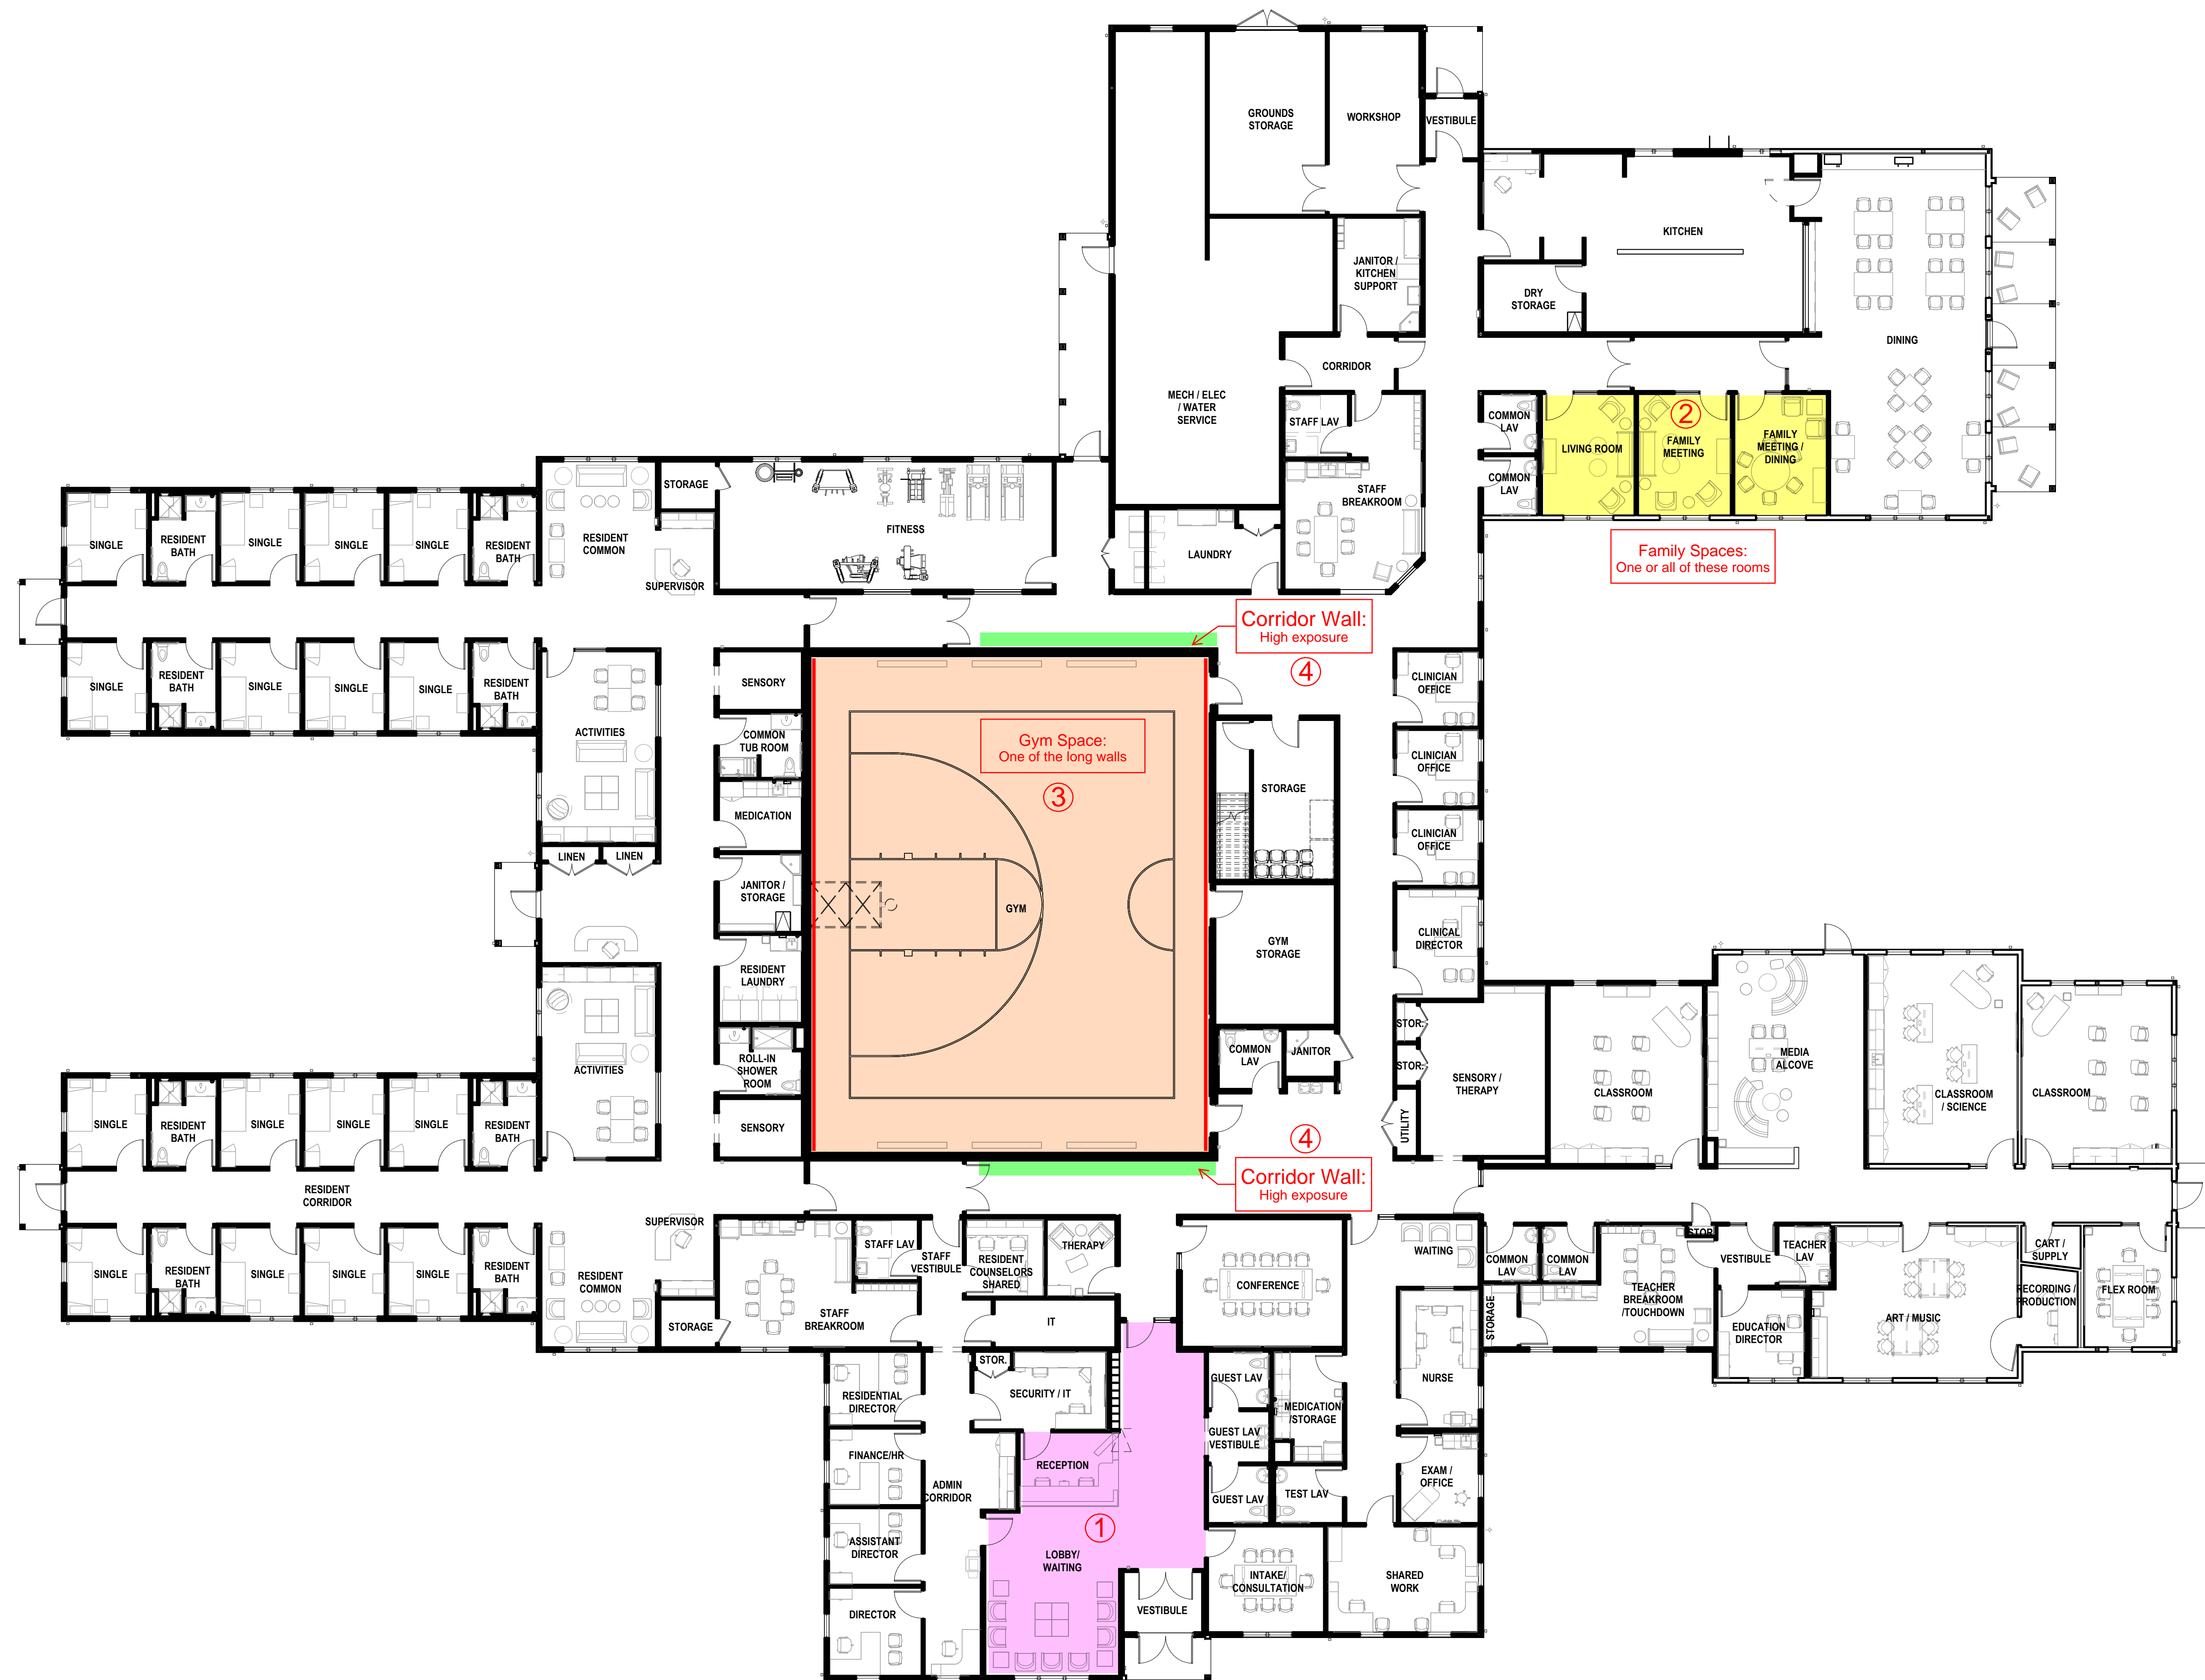

BIRD'S EYE VIEW FROM THE SOUTH EAST

APPROACH FROM THE SOUTH

VIEW OF THE EDUCATION GARDEN

VIEW FROM THE EAST

VIEW OF THE HEALING GARDEN

INTERIOR VIEW OF THE GYMNASIUM

DCYF Female Youth Residential Facility

Ladd Center, Exeter RI

Floor Plan Diagram

3/28/24

1 FIRST FLOOR PLAN
3/32" = 1'-0"