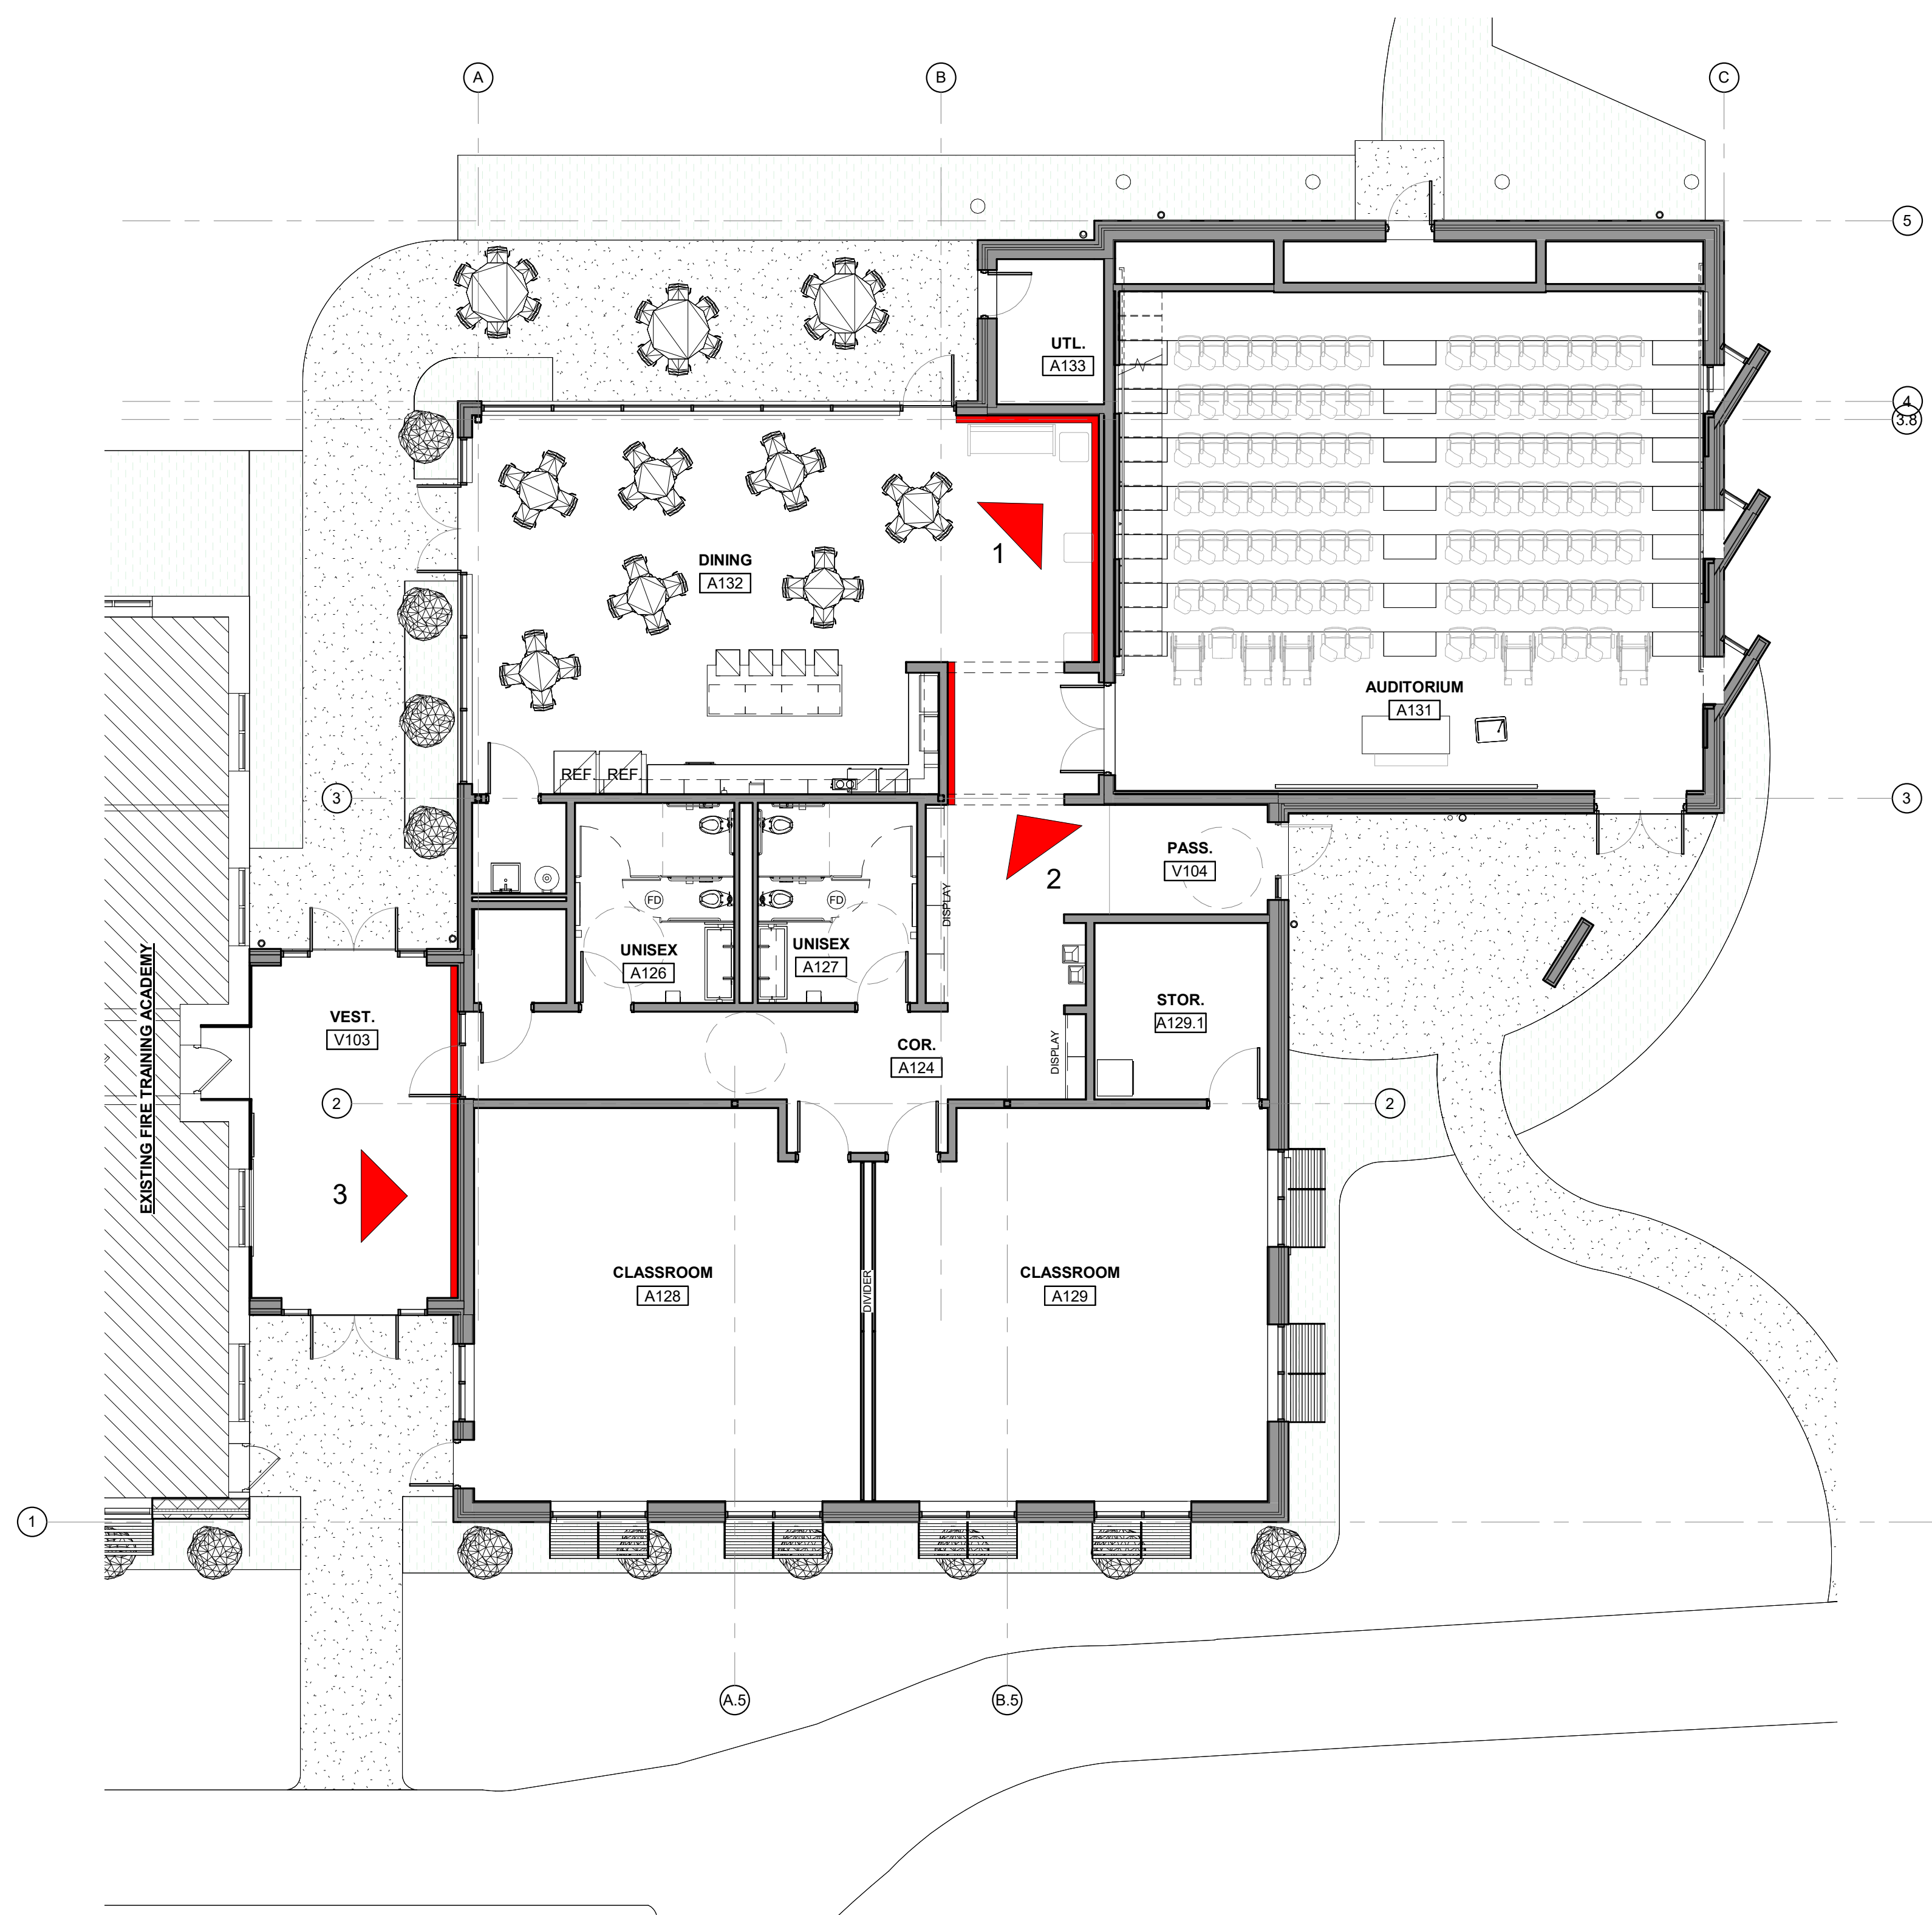

4 GREEN LANE,  
EXETER, RI 02822

① DINING

② PASS.

③ VESTIBLE

### PROPOSED ART LOCATIONS

4 GREEN LANE  
EXETER, RI 02822

4 GREEN LANE,  
EXETER, RI 02822

1 AUDITORIUM & CLASS RM FLOOR PLAN

A203 Scale: 1/8" = 1'-0"

CLIENT: RHODE ISLAND FIRE TRAINING ACADEMY  
4 GREEN LANE, EXETER, RI 02822

PROJECT #: 6762  
DATE: 06/06/2024

PROPOSED ART LOCATIONS KEY PLAN

4 GREEN LANE  
EXETER, RI 02822