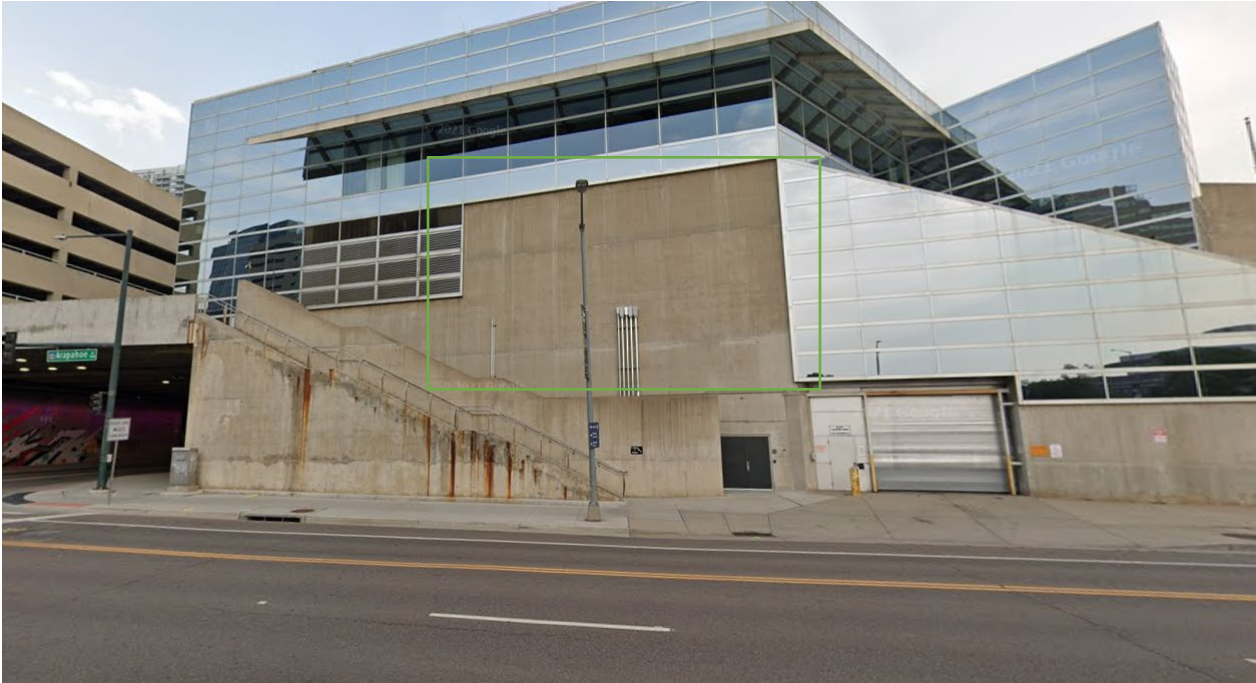

Arts Complex parking garage: 14th Street Façade: 280' x 41'8"

*Arts Complex Parking Garage, Galleria Interior Façade: 240' x "48'6"*

*Bonfils Theatre Exterior Façade (Arapaho St.): ~46' and 32'*