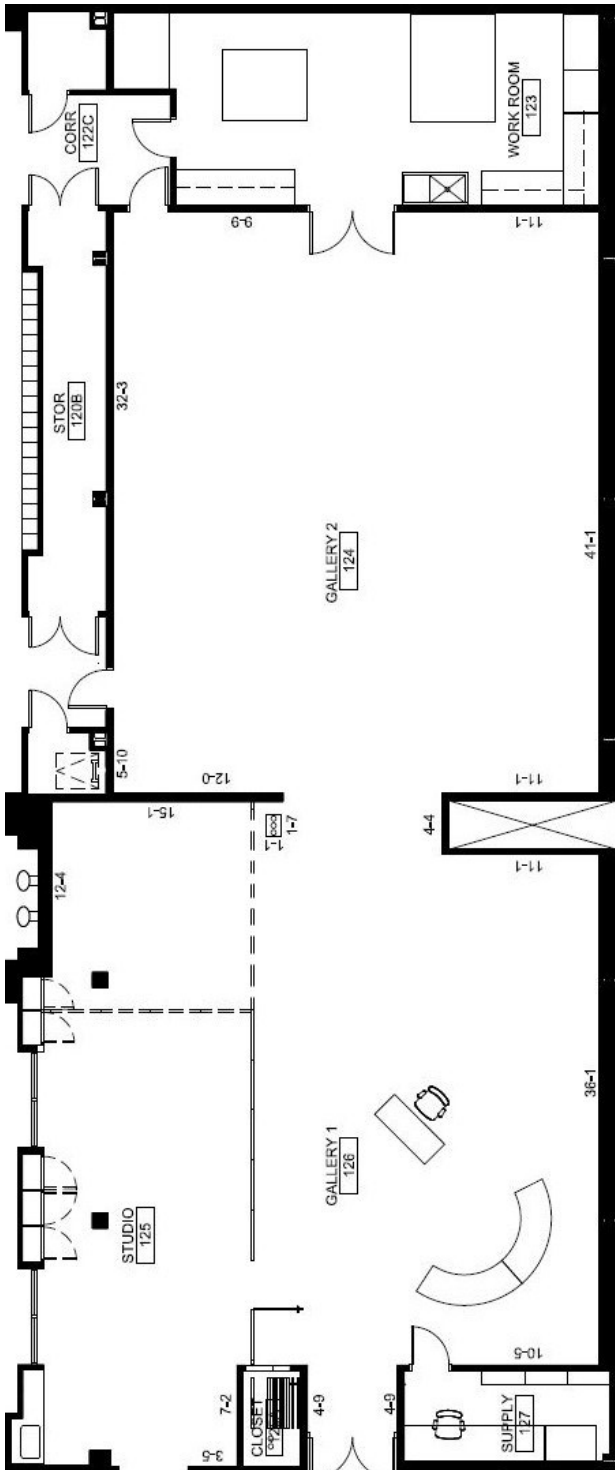

1515 SW 10th Avenue
Topeka, KS 66604

M-F 9-1 | Sa 9-6 | Su 12-9

785-580-4515 Gallery
785-580-4400 Main

Alice C. Sabatini Gallery Physical Statistics

West Gallery

Dimensions: 24' x 36'
Total Wall Space: 58 running feet
Wall Height: 10'
Floor space: 962 square Feet

Alcove Gallery

Dimensions: 15' x 12'
Total Wall Space: 27 running feet
Wall Height: 10'
Floor Space: 210 square feet

East Gallery

Dimensions: 41' x 34'
Total Wall Space: 123 running feet
Wall Height: 11'
Floor Space: 1410 square feet

Reed Studio

Dimensions: 15' x 32'
Wall Height: 10'
Floor Space: 486 square feet

Movable walls

Total Wall Space: 84 running feet (both sides)
Dimensions: (1) 6' x 7'; (2) 8' x 9'; (2) 10' x 9'

Entire Gallery

Total Wall Space: 292 running feet
Total Floor Space: 2583 square feet