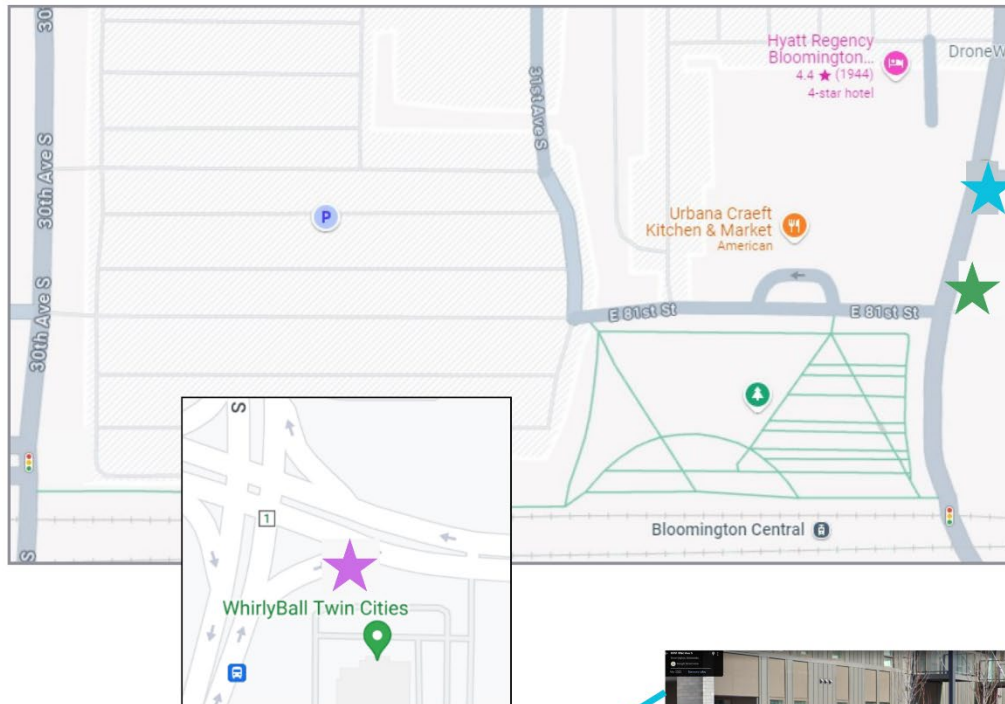

THE SOUTH LOOP MAP

2025 ARTBOX LOCATIONS

- ★ 8051 33rd Ave S - Fenley Apts
44.85711, -93.2256
- ★ Old Shakopee and Killebrew
44.85142, -93.23686
- ★ 33rd Ave and 80 1/2 Street - Fenley Apts.
44.85745, -93.22554

2025 ARTBOX Photos & Dimensions

- The south east corner of 33rd Avenue and 80 1/2 Street

Approximate dimensions:

L: 36" W: 36" H: 32.25"

- 8051 33rd Avenue South

Approximate dimensions:

Section 1: L: 67" W: 24.25" H: 61.25"

Section 2: L: 42" W: 22" H: 55"

Overall: 109"x 66.25"x 116.25"

- The south east corner of the corner of Old Shakopee and Killebrew Drive

Approximate dimensions:

Box 1 - to west

L: 66.25" H: 30" W: 22

Box 2 - to east