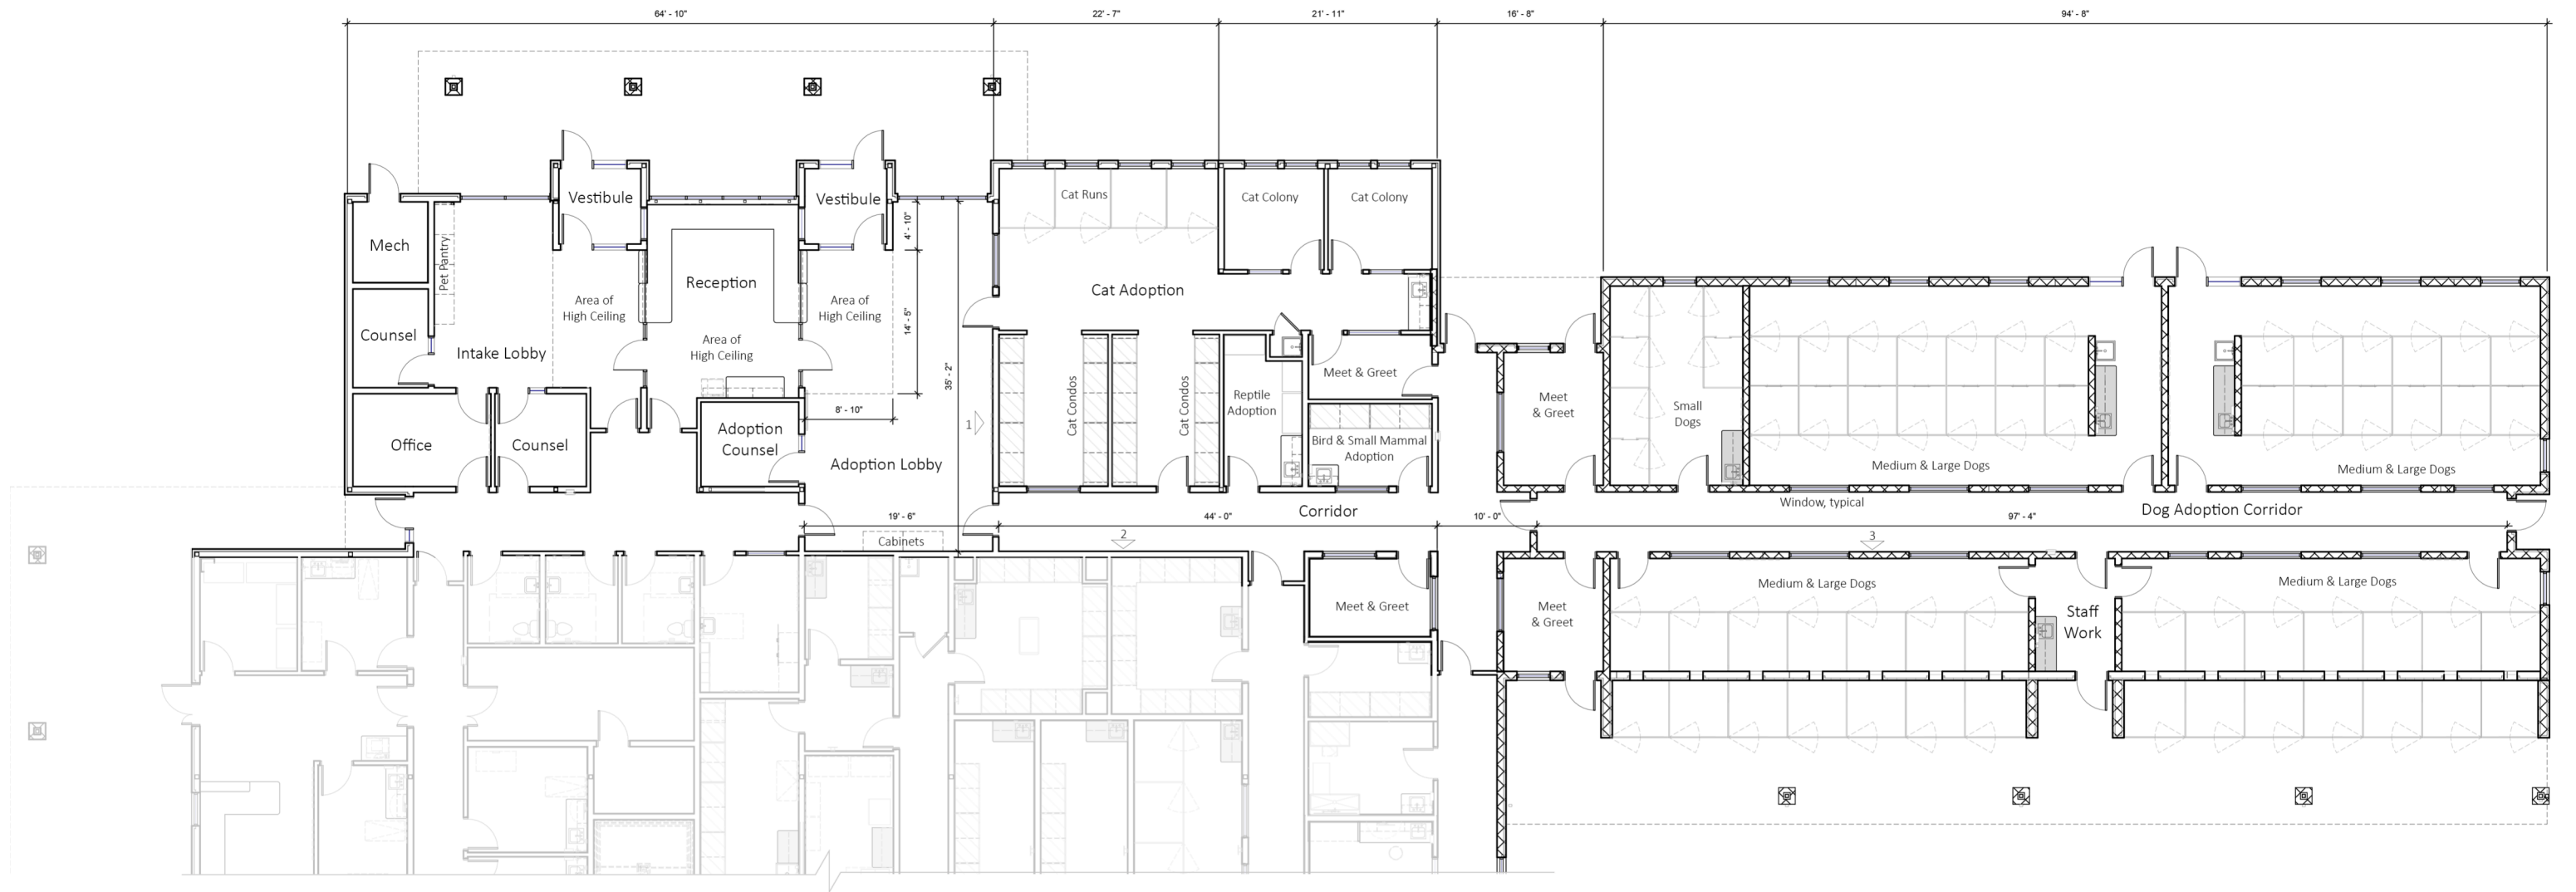

Adoption Lobby - Conceptual Rendering

Aurora Animal Shelter

Aurora, CO

ANIMAL ARTS
architecture · animals · people

PARTIAL FLOOR PLAN
 SCALE: 1/16" = 1'-0"

AURORA ANIMAL SHELTER

City of Aurora