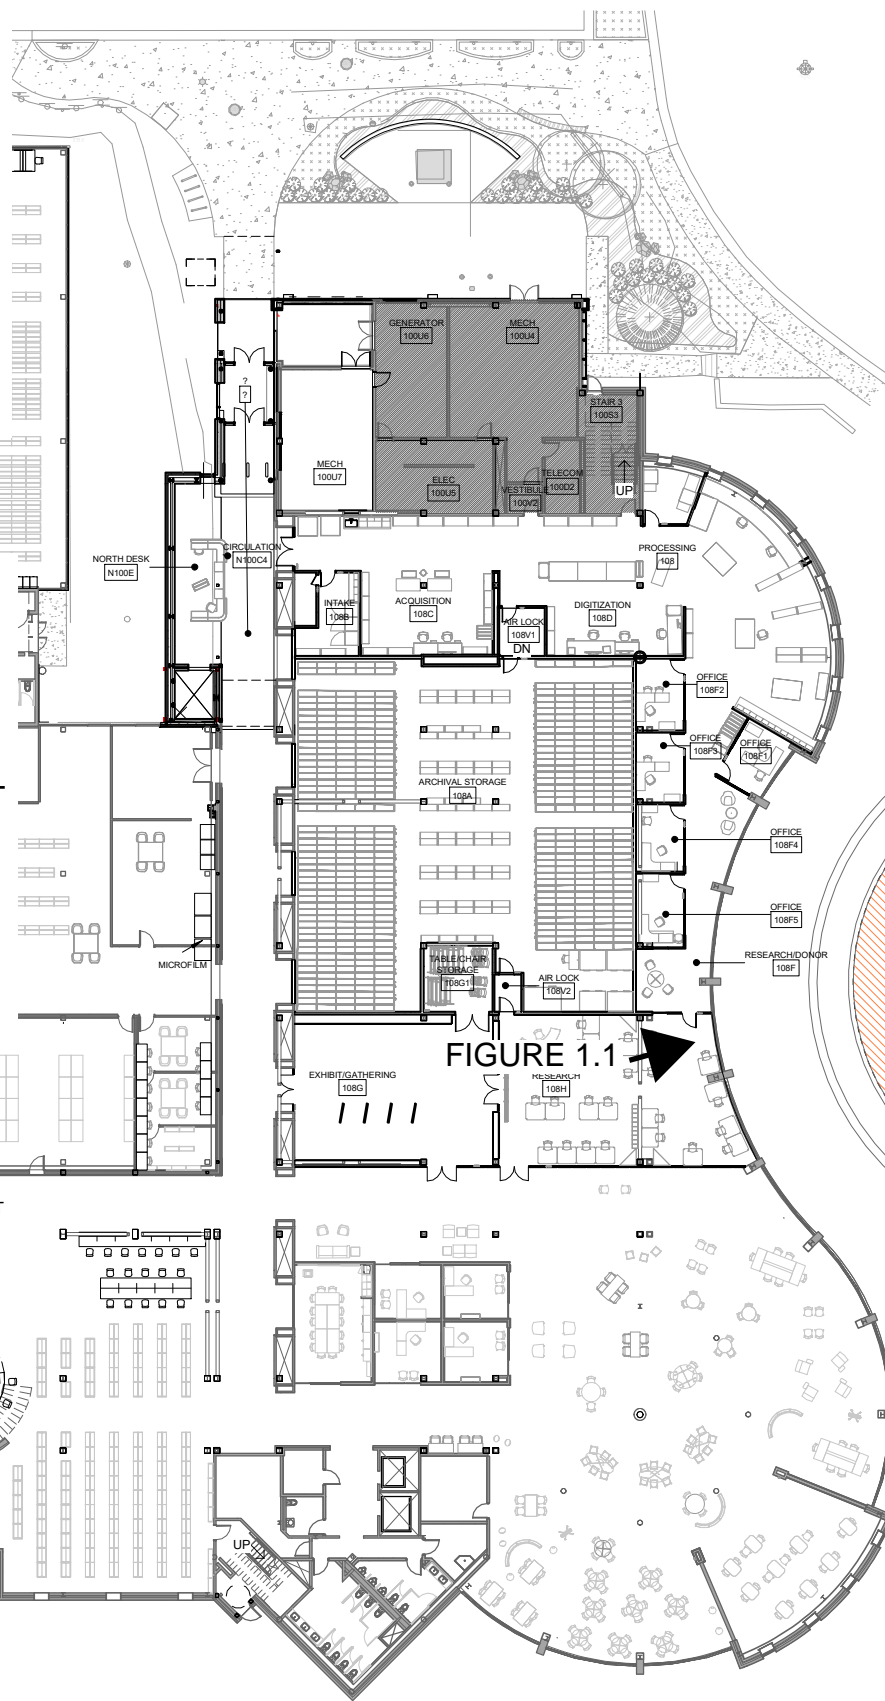

FIGURE 1.1-
VIEW OF
PROPOSED
ART
LOCATION
FROM INSIDE
BUILDING
(LOOKING
NORTHEAST)

FIGURE 1.2 -
VIEW OF
PROPOSED
ART
LOCATION
FROM
PARKING LOT
(LOOKING
WEST)

ART
LOCATION ← FIGURE 1.2

ART
LOCATION

③ LOCATION B / EAST LANDSCAPE

① OVERALL - FIRST FLOOR PLAN SIGNAGE
1" = 20'-0"