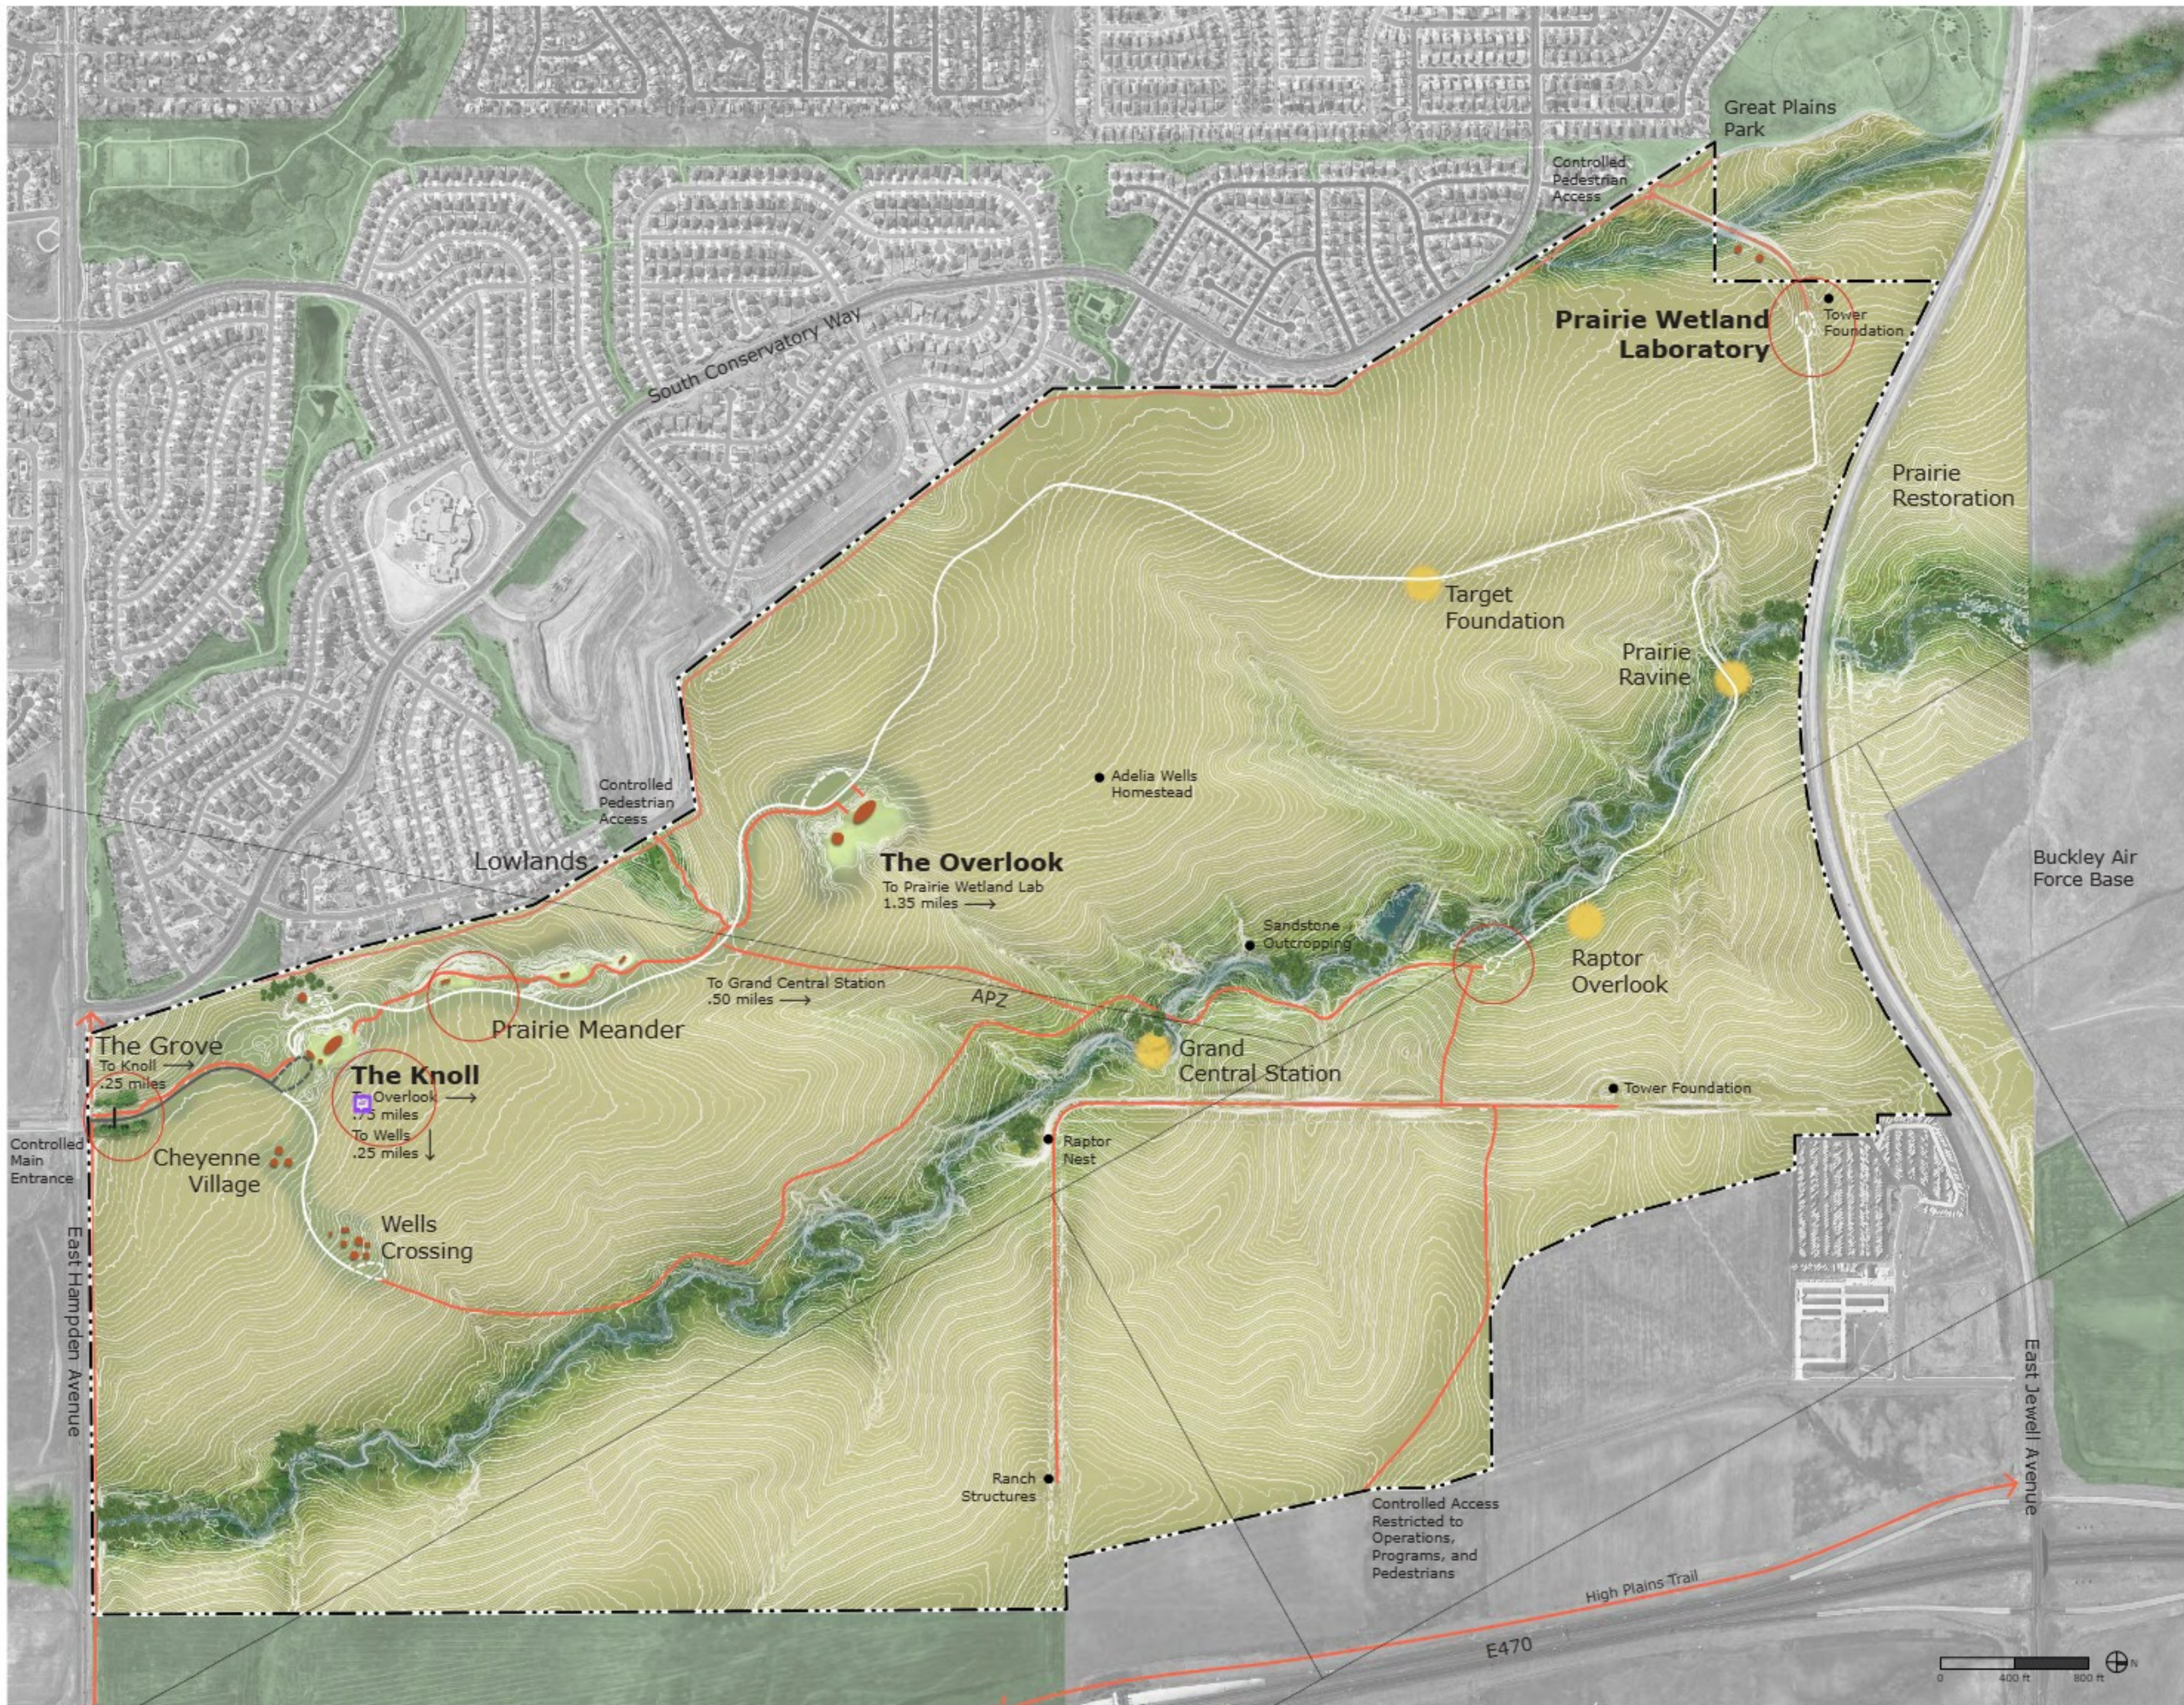

Plains Conservation Center
Master Plan

- Legend**
- PCC Entry Road
 - Prairie Tour
 - Trail
 - Resource-based Point of Interest
 - Riparian Lowlands
 - Shortgrass Prairie
 - Accident Potential Zone (APZ)

Visit this link to see videos of the site:
<https://photos.app.goo.gl/niXAqZdVm788ncn57>