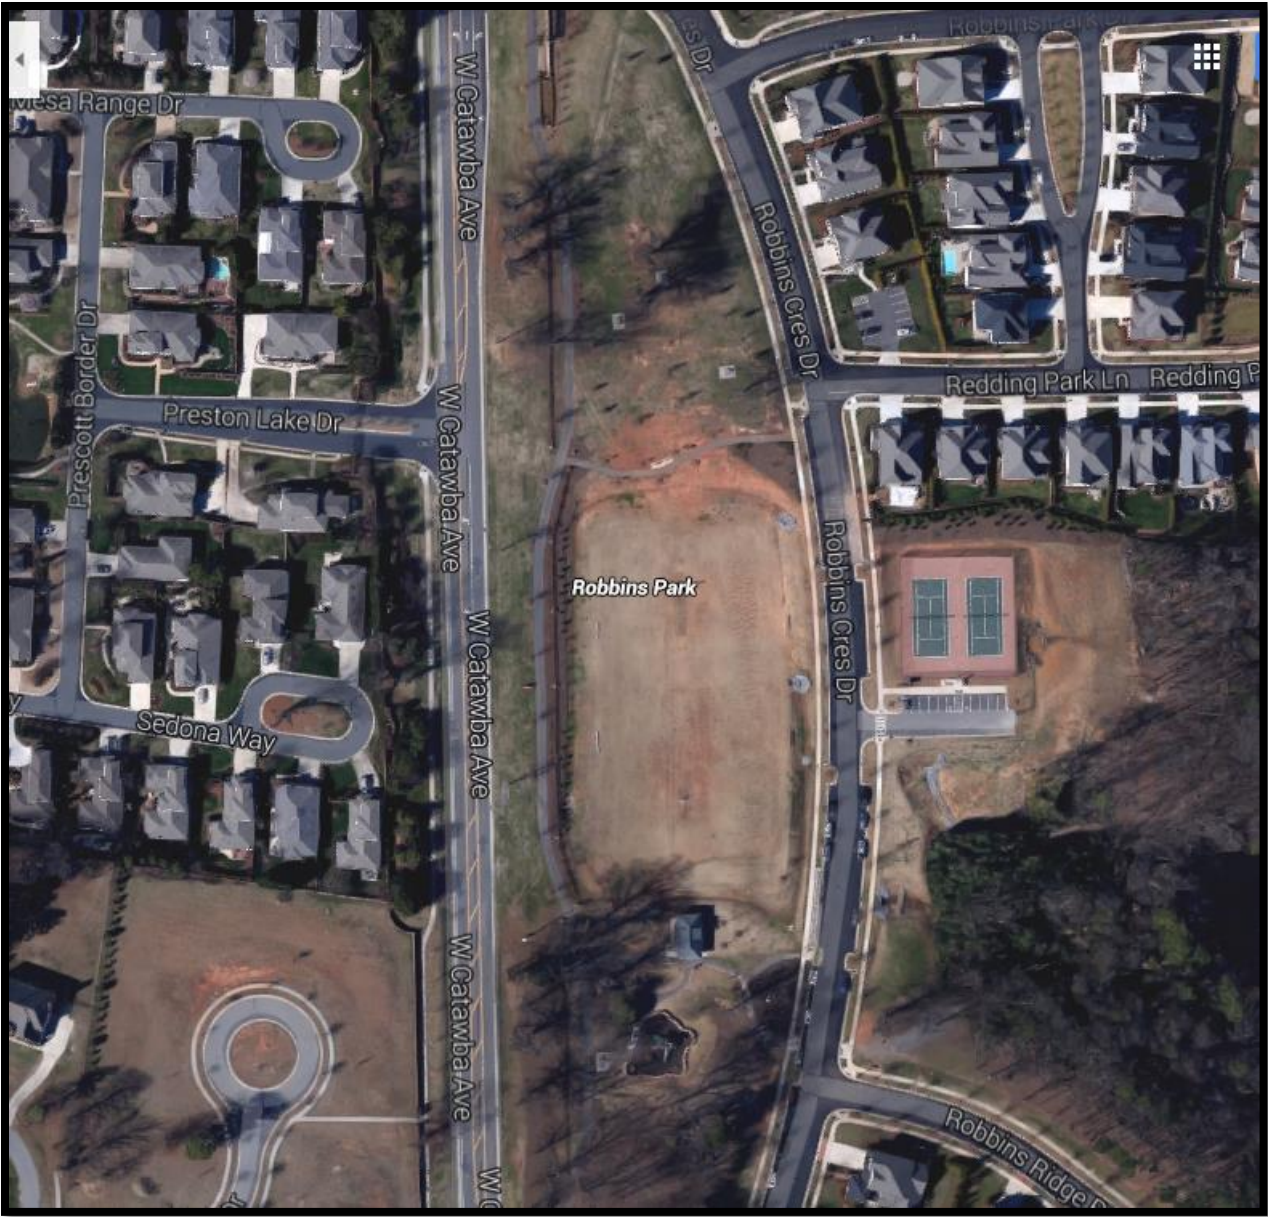

BEYOND WALLS

Public Art Exhibition Site Details

Exhibit Location: Robbins Park, 17738 W Catawba Ave, Cornelius, NC 28031. View as a [Google map](#).

Installation of Works: Selected entries will be spaced throughout Robbins Park along the walking path that loops the field. Several 3'x3' and 8'x12' concrete pads will be available to display pieces that will fit these sizes. Additional concrete pads, footers and/or other alternative anchoring options will be developed with each artist based on the requirements of each piece.