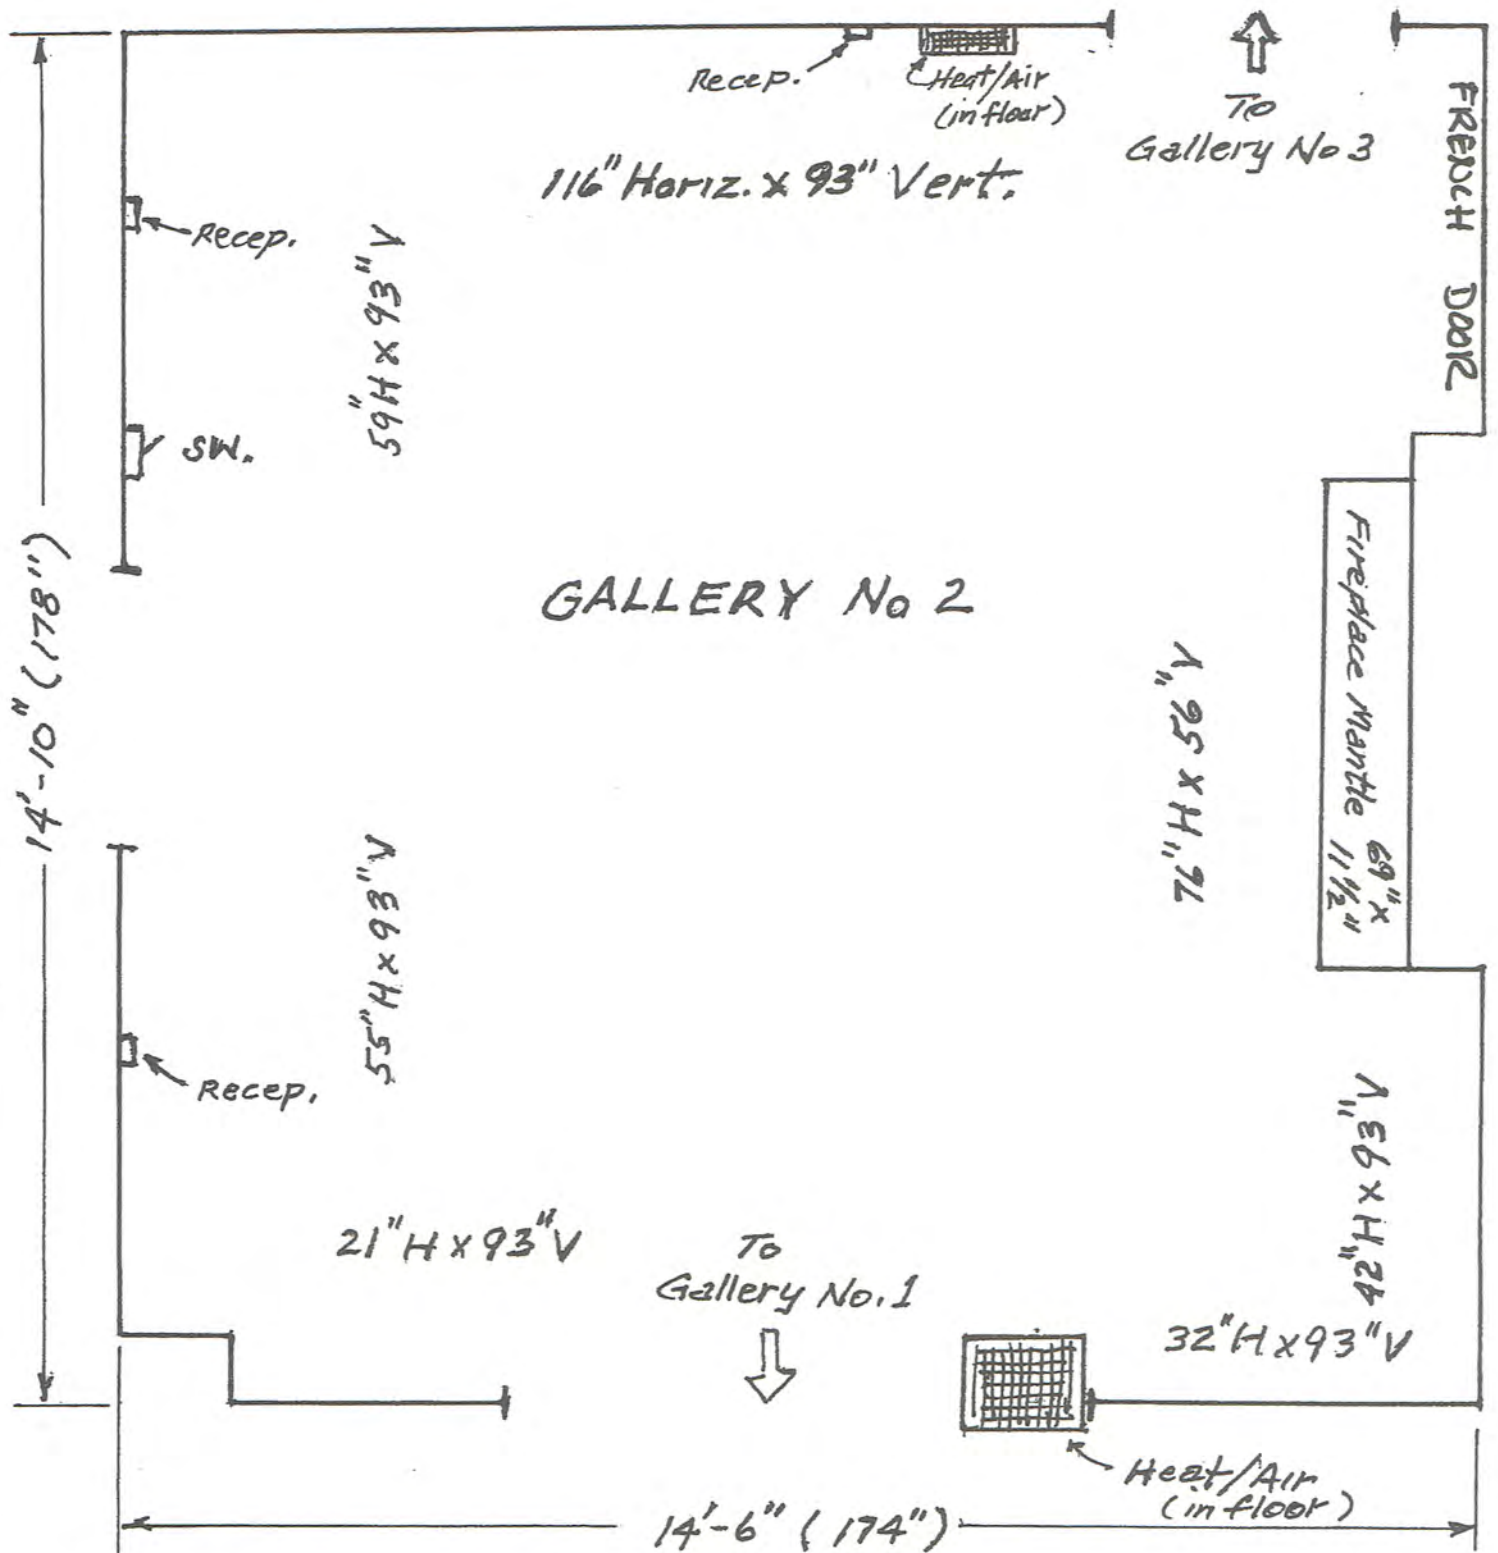

SW. - wall switch plate 4 1/2" H. x 4 1/2" V.;
 bottom edge of plate is 45 1/2" above floor.

BARRETT ART CENTER

SCALE 1/2" = 1'-0"

SW. - wall switch plate. 6 1/2" H. x 4 1/2" V.;
 bottom edge of plate is 45 3/4" above floor.

90" H. x 100" V.

33" H. x 100" V.

FRENCH WINDOW

GALLERY No. 3

65" x 9 1/2" Firepl. Mantle

63" H. x 58" V.

FRENCH WINDOW

Permanent Display

106" Horiz. x 100" Vert.

To Gallery No. 2

14' - 9" (177")

BARRETT ART CENTER

SCALE 1/2" = 1'-0"

BARRETT ART CENTER

SCALE
 1/2" = 1'-0"

BARRETT ART CENTER