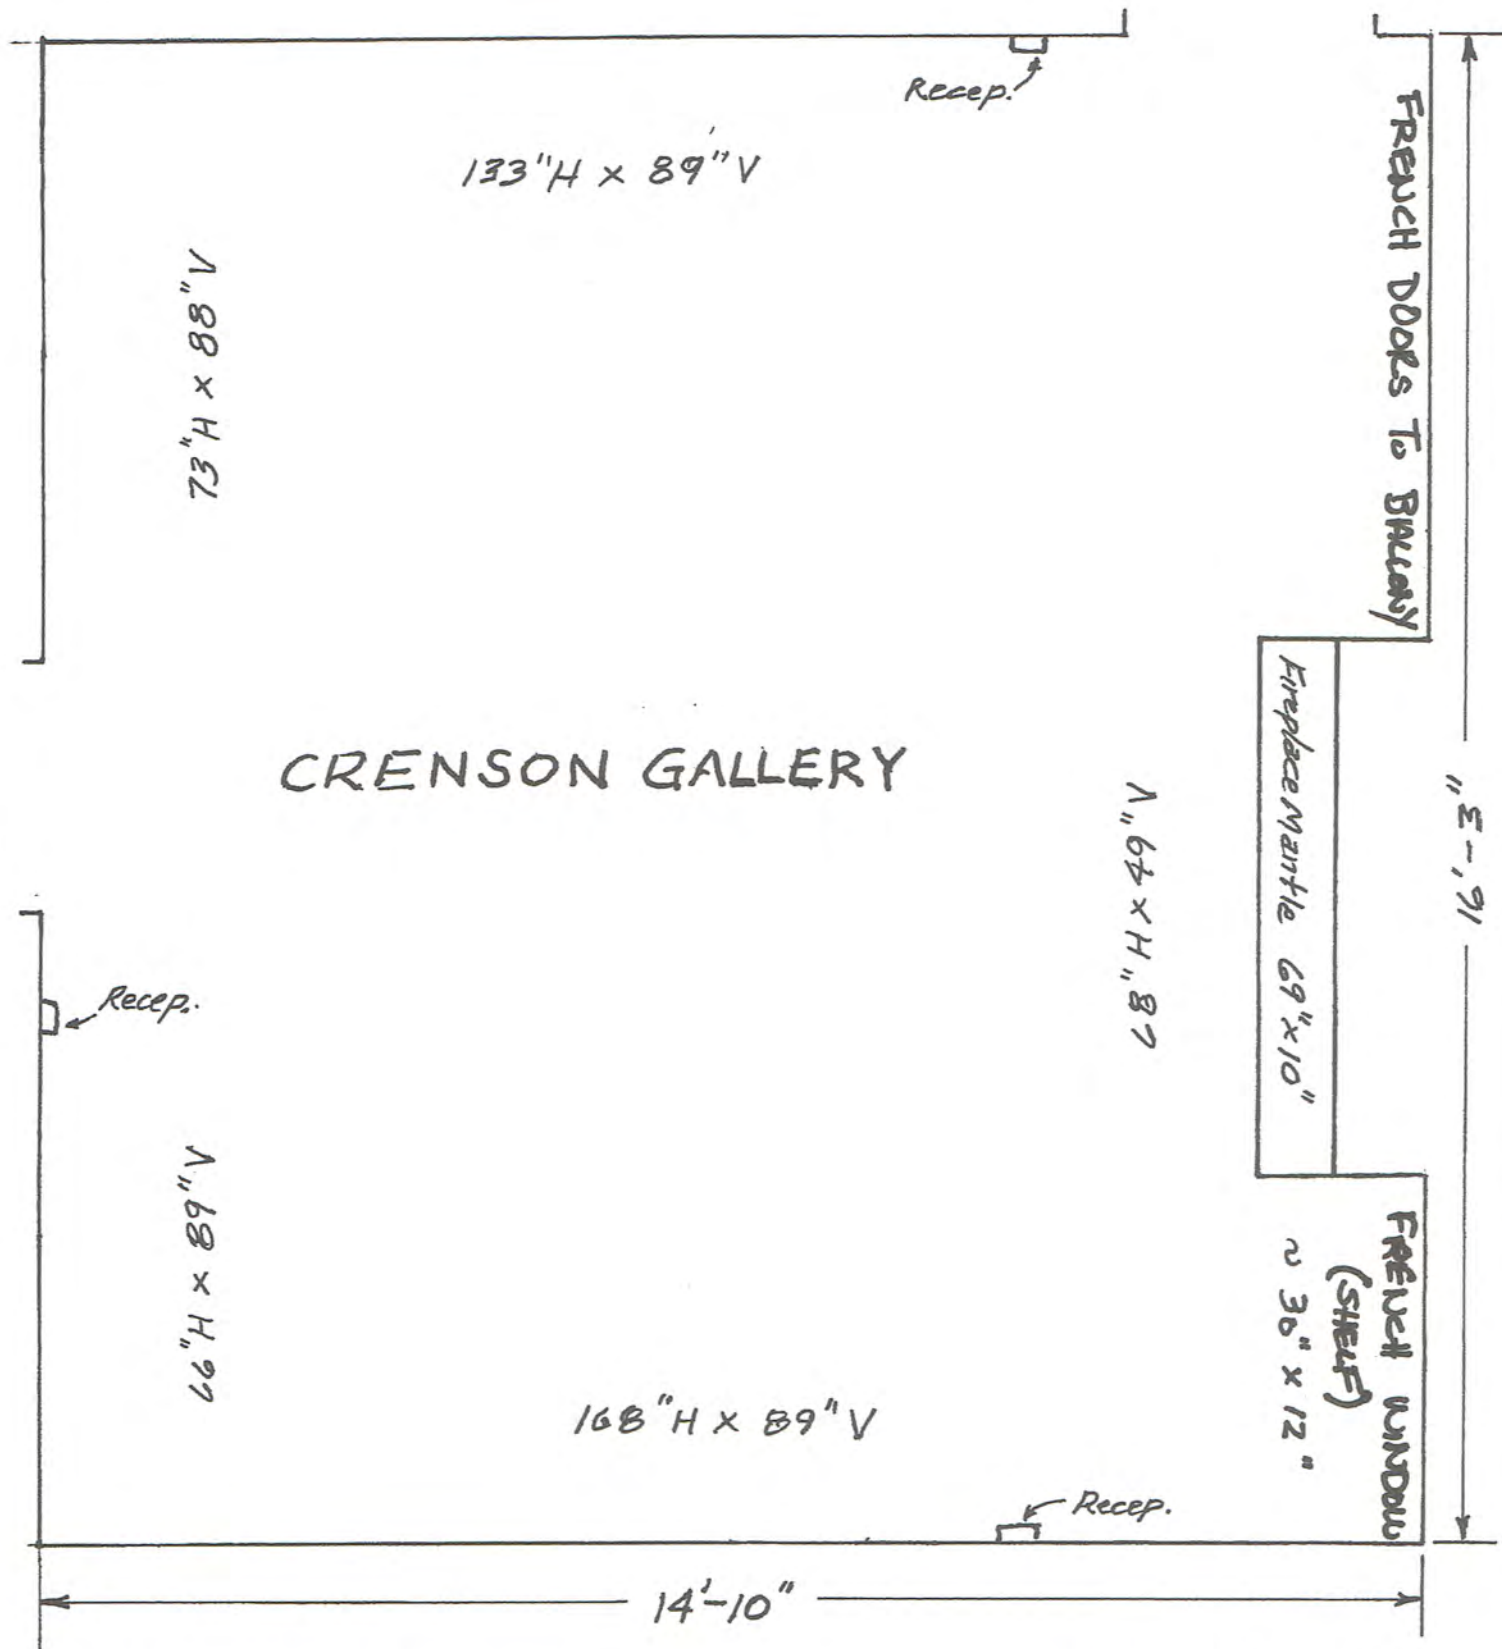

SW. - wall switch plate 4 1/2" H. x 4 1/2" V.;
 bottom edge of plate is 45 1/2" above floor.

BARRETT ART CENTER

SCALE 1/2" = 1'-0"

SW. - wall switch plate. 6 1/2" H. x 4 1/2" V.;
 bottom edge of plate is 45 3/4" above floor.

106" Horiz. x 100" Vert.

To Gallery No. 2

14' - 9" (177")

BARRETT ART CENTER

SCALE 1/2" = 1'-0"

BARRETT ART CENTER

SCALE
 1/2" = 1'-0"

BARRETT ART CENTER