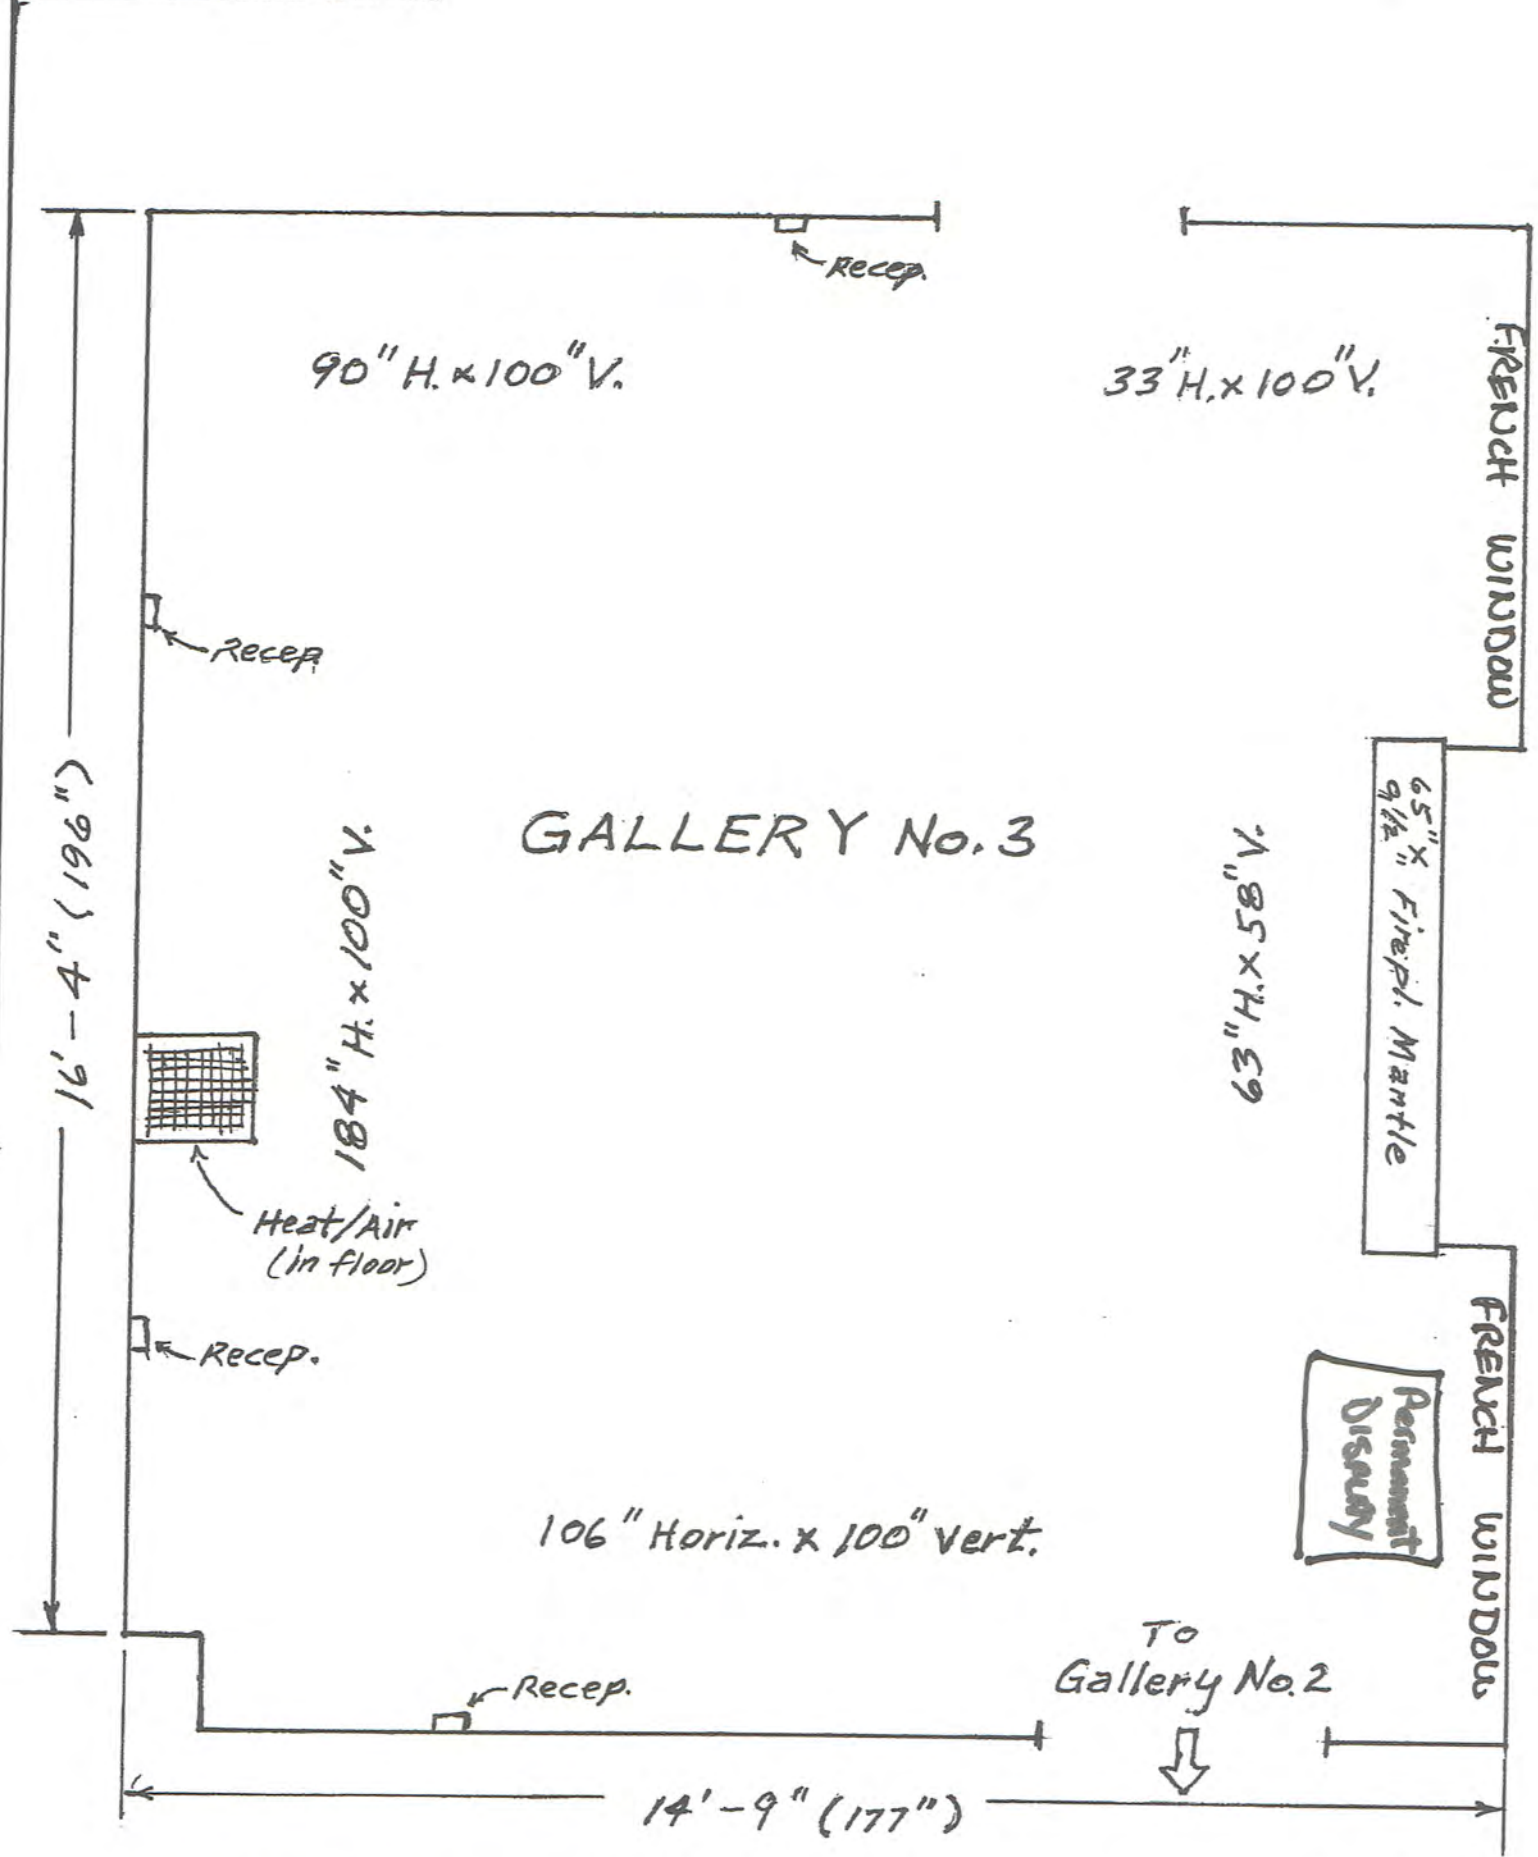

SW. - wall switch plate 4 1/2" H. x 4 1/2" V.;
 bottom edge of plate is 45 1/2" above floor.

BARRETT ART CENTER

SCALE 1/2" = 1'-0"

SW. - wall switch plate. 6 1/2" H. x 4 1/2" V.;
 bottom edge of plate is 45 3/4" above floor.

90" H. x 100" V.

33" H. x 100" V.

FRENCH WINDOW

GALLERY No. 3

65" x 9 1/2" Firepl. Mantle

63" H. x 58" V.

FRENCH WINDOW

Permanent Display

106" Horiz. x 100" Vert.

To Gallery No. 2

14' - 9" (177")

BARRETT ART CENTER

SCALE 1/2" = 1'-0"

BARRETT ART CENTER

SCALE
 1/2" = 1'-0"

BARRETT ART CENTER