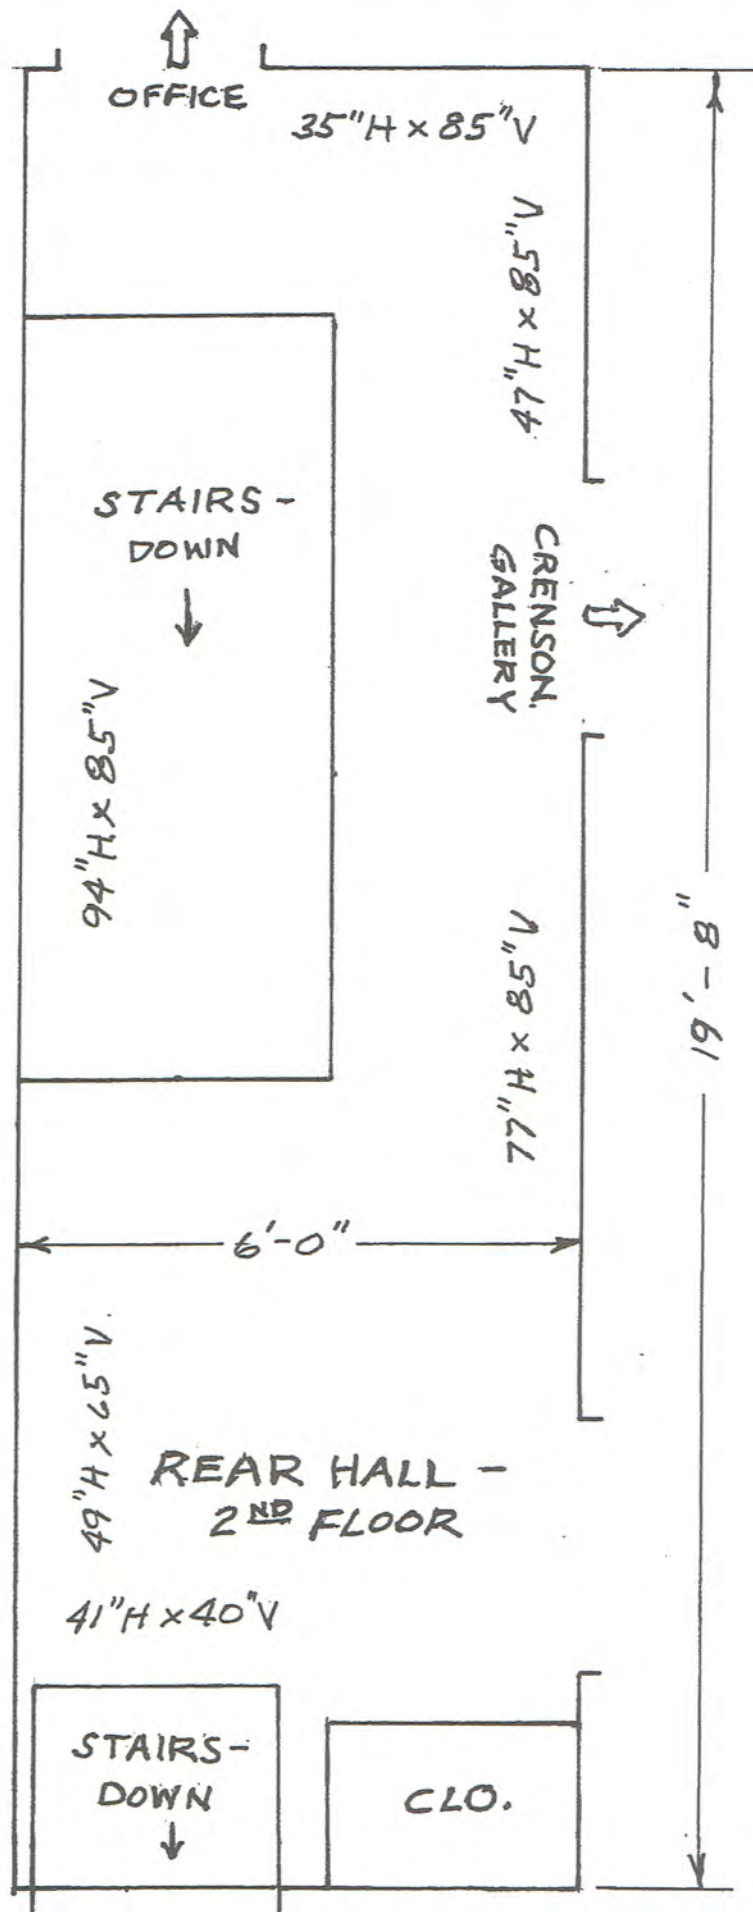

SW. - wall switch plate 4 1/2" H. x 4 1/2" V.;
 bottom edge of plate is 45 1/2" above floor.

BARRETT ART CENTER

SCALE 1/2" = 1'-0"

SW. - wall switch plate. 6 1/2" H. x 4 1/2" V.;
 bottom edge of plate is 45 3/4" above floor.

90" H. x 100" V.

33" H. x 100" V.

FRENCH WINDOW

GALLERY No. 3

65" x 9 1/2" Firepl. Mantle

63" H. x 58" V.

FRENCH WINDOW

Permanent Display

106" Horiz. x 100" Vert.

To Gallery No. 2

14' - 9" (177")

BARRETT ART CENTER

SCALE 1/2" = 1'-0"

BARRETT ART CENTER

SCALE
 1/2" = 1'-0"

BARRETT ART CENTER

TO
Gallery 1

27'-6"

6'-8"

BARRETT ART CENTER

SCALE 1/2" = 1'-0"

← NOXON ST →