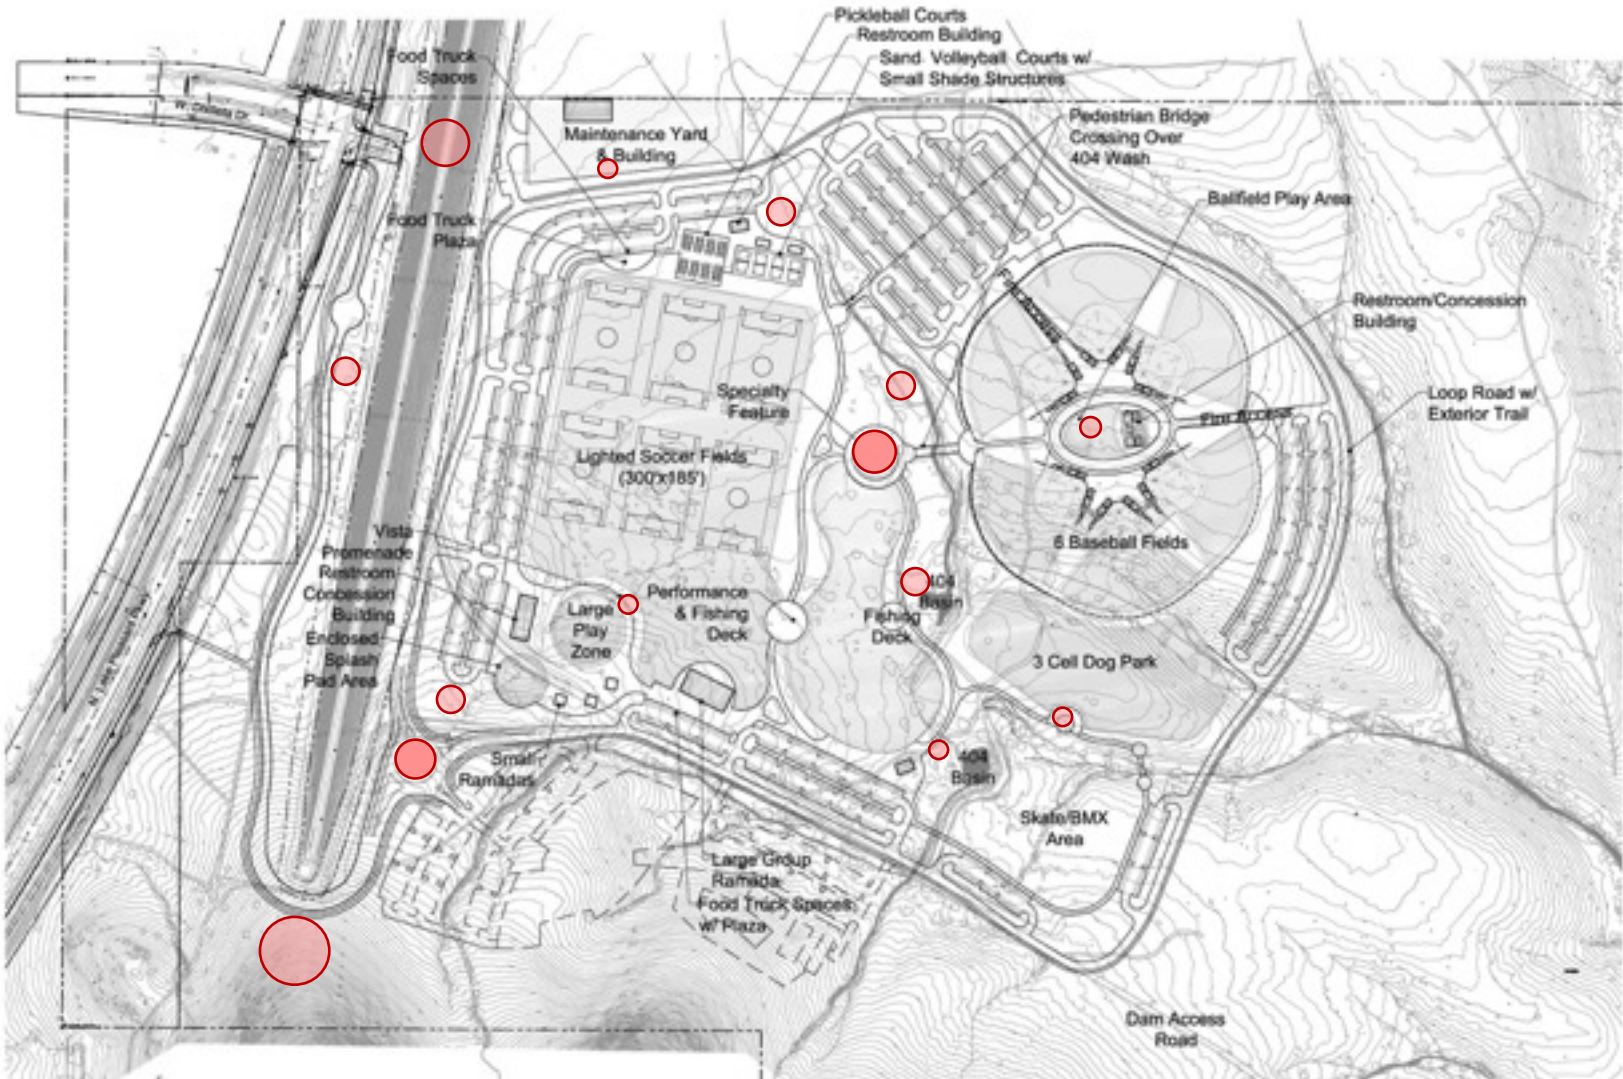

North Peoria Community Park AND SITE INFRASTRUCTURE

Location in Maricopa County and the State of Arizona

North Peoria Community Park AND SITE INFRASTRUCTURE

Regional Context

North Peoria Community Park

AND SITE INFRASTRUCTURE

Park Site

North Peoria Community Park AND SITE INFRASTRUCTURE

Looking North

Kimley»Horn

North Peoria Community Park AND SITE INFRASTRUCTURE

Another view of landscape

North Peoria Community Park AND SITE INFRASTRUCTURE

Flora Fauna

North Peoria Community Park

AND SITE INFRASTRUCTURE

Master Plan

North Peoria Community Park

AND SITE INFRASTRUCTURE

Potential Art Installations