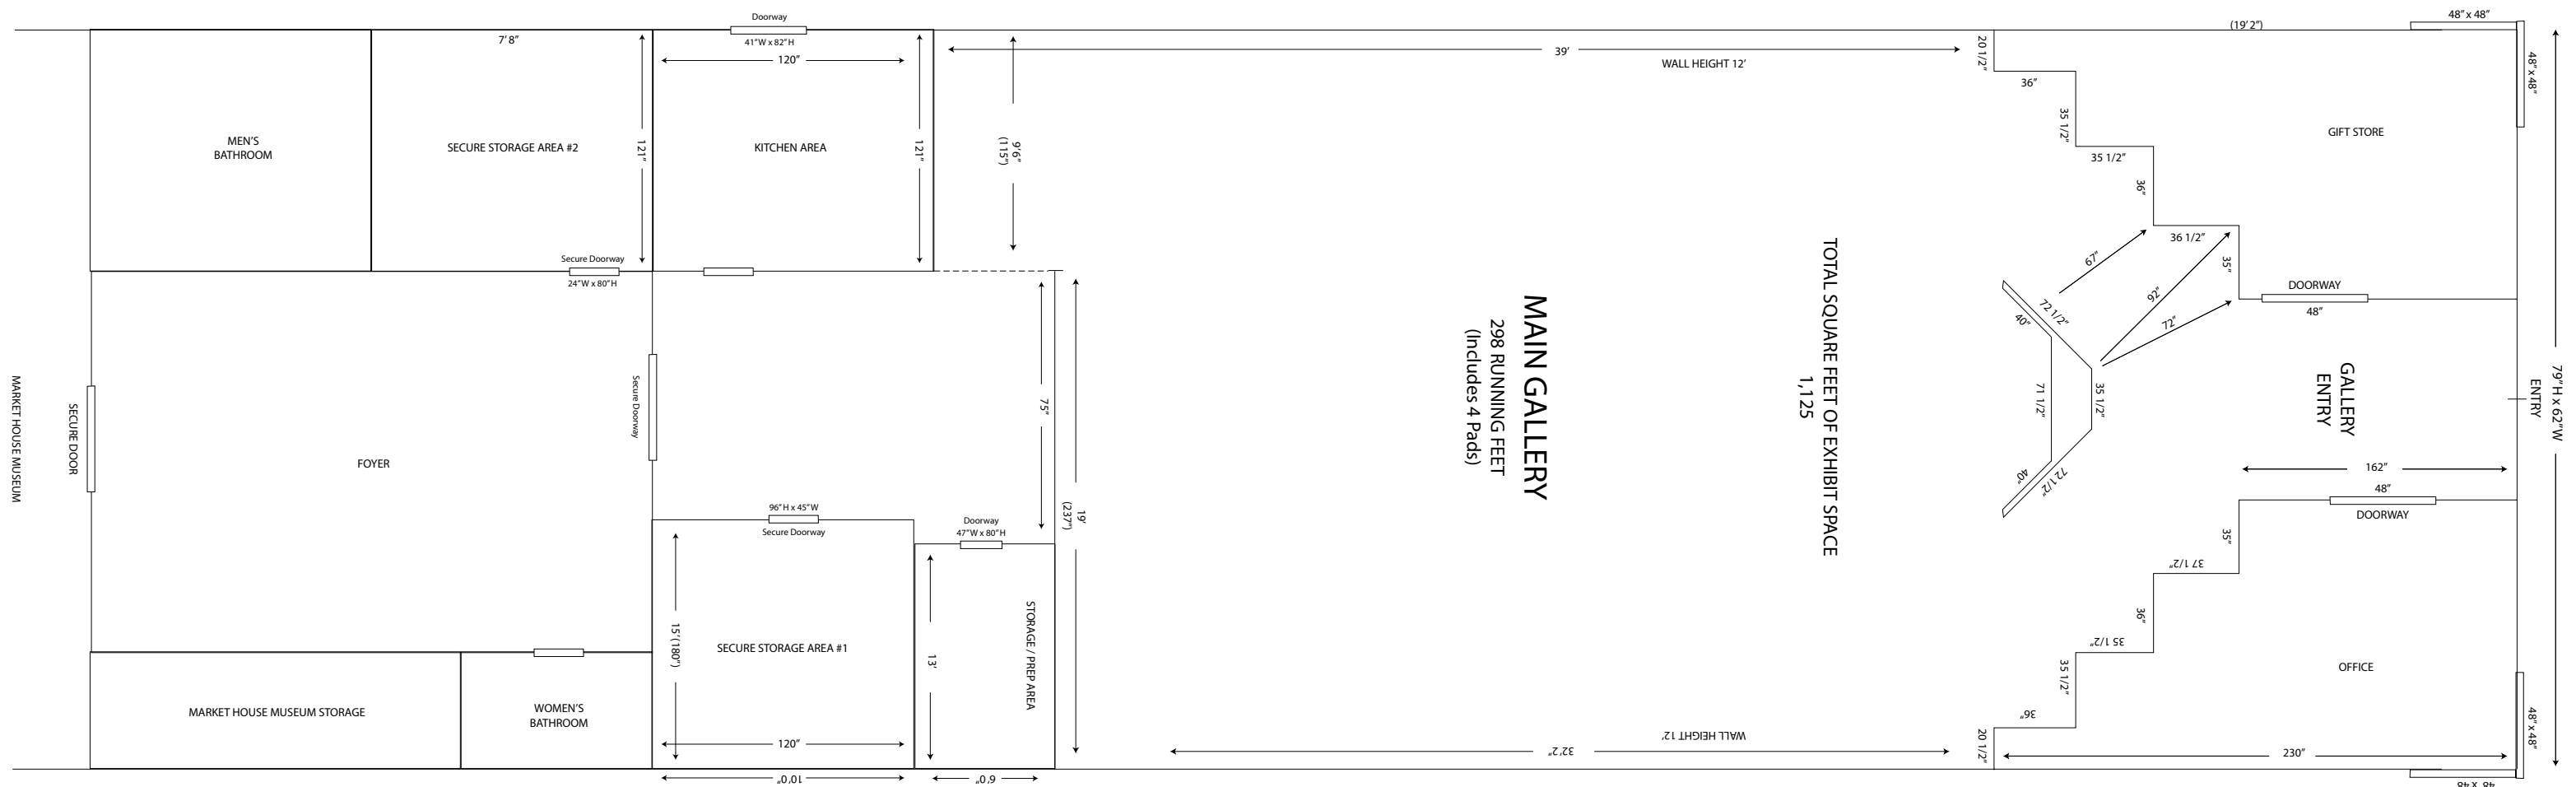

GALLERY FLOOR PLAN

200 Broadway
Paducah, KY 42001
+1 270-442-2453
theyeiser.org
office@theyeiser.org
Facebook | Twitter | Instagram : @yeiserartcenter

The ceiling is 14 feet with beams that drop about a foot down every 11 feet