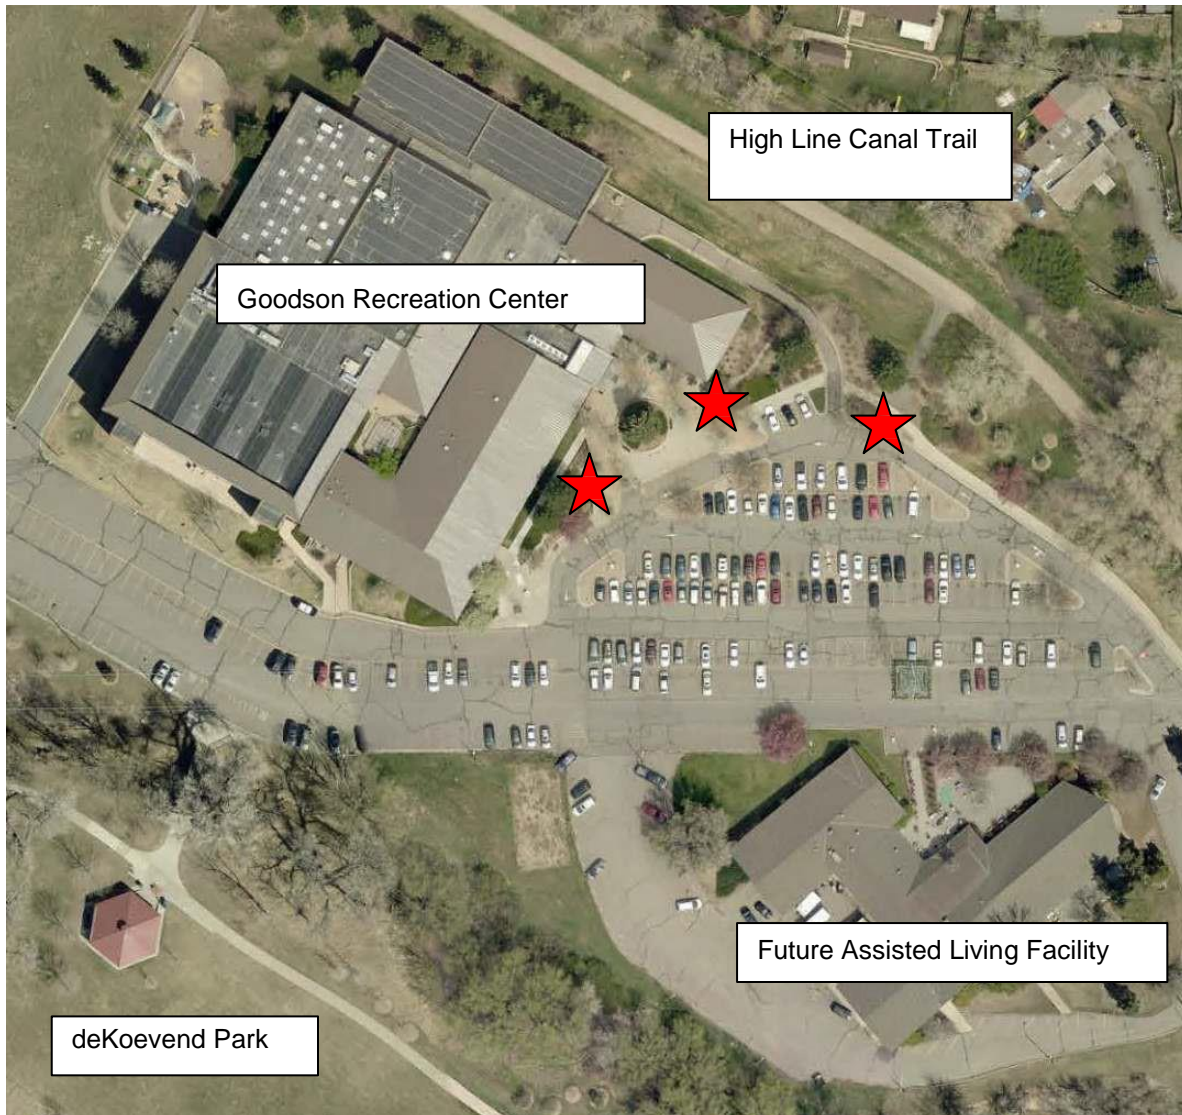

### Vicinity Map

Art on Loan Program site locations.

### Goodson Recreation Center

Display locations for the Art on Loan Program-

Indicates locations of existing display pedestals for the Art on Loan Program. Pedestals are 36" in diameter with a 24" x 24" 1/2" inch mounting plate for artwork to be welded in place.