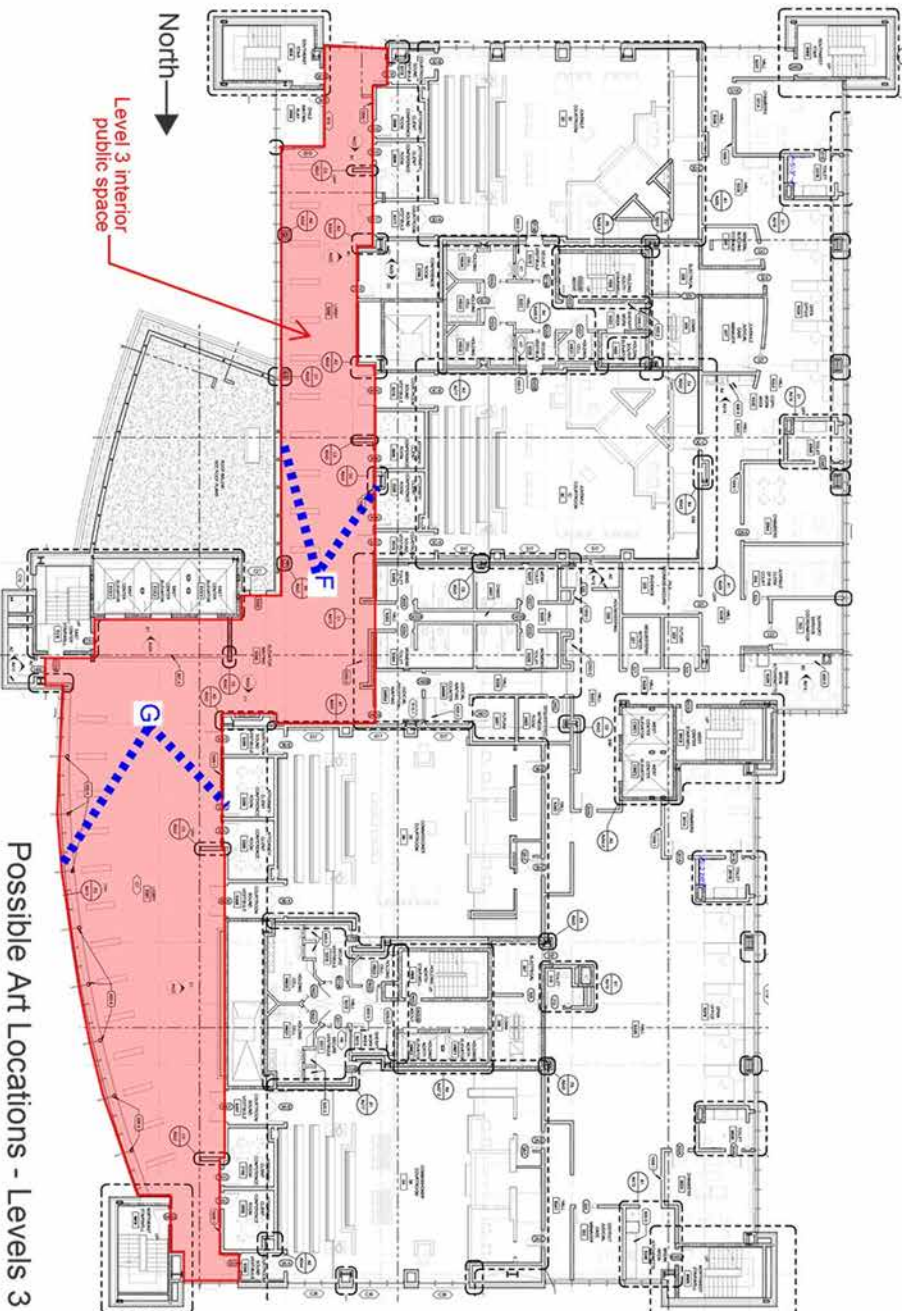

View of entry plaza from point A marked on plan

Possible Art Locations - Exterior

Possible Art Locations - Level 1

View of level 1 lobby from point B marked on plan
[Click here for web link to interactive panorama](#)

View of level 1 lobby from point C marked on plan
[Click here for web link to interactive panorama](#)

View of level 2 lobby from point D marked on plan
[Click here for web link to interactive panorama](#)

View of level 2 lobby from point E marked on plan
[Click here for web link to interactive panorama](#)

View of level 3 lobby from point F marked on plan
[Click here for web link to interactive panorama](#)

View of levels 3-7 lobby from point G marked on plan
[Click here for web link to interactive panorama](#)

View of levels 3-7 lobby from point G marked on plan
[Click here for web link to interactive panorama](#)