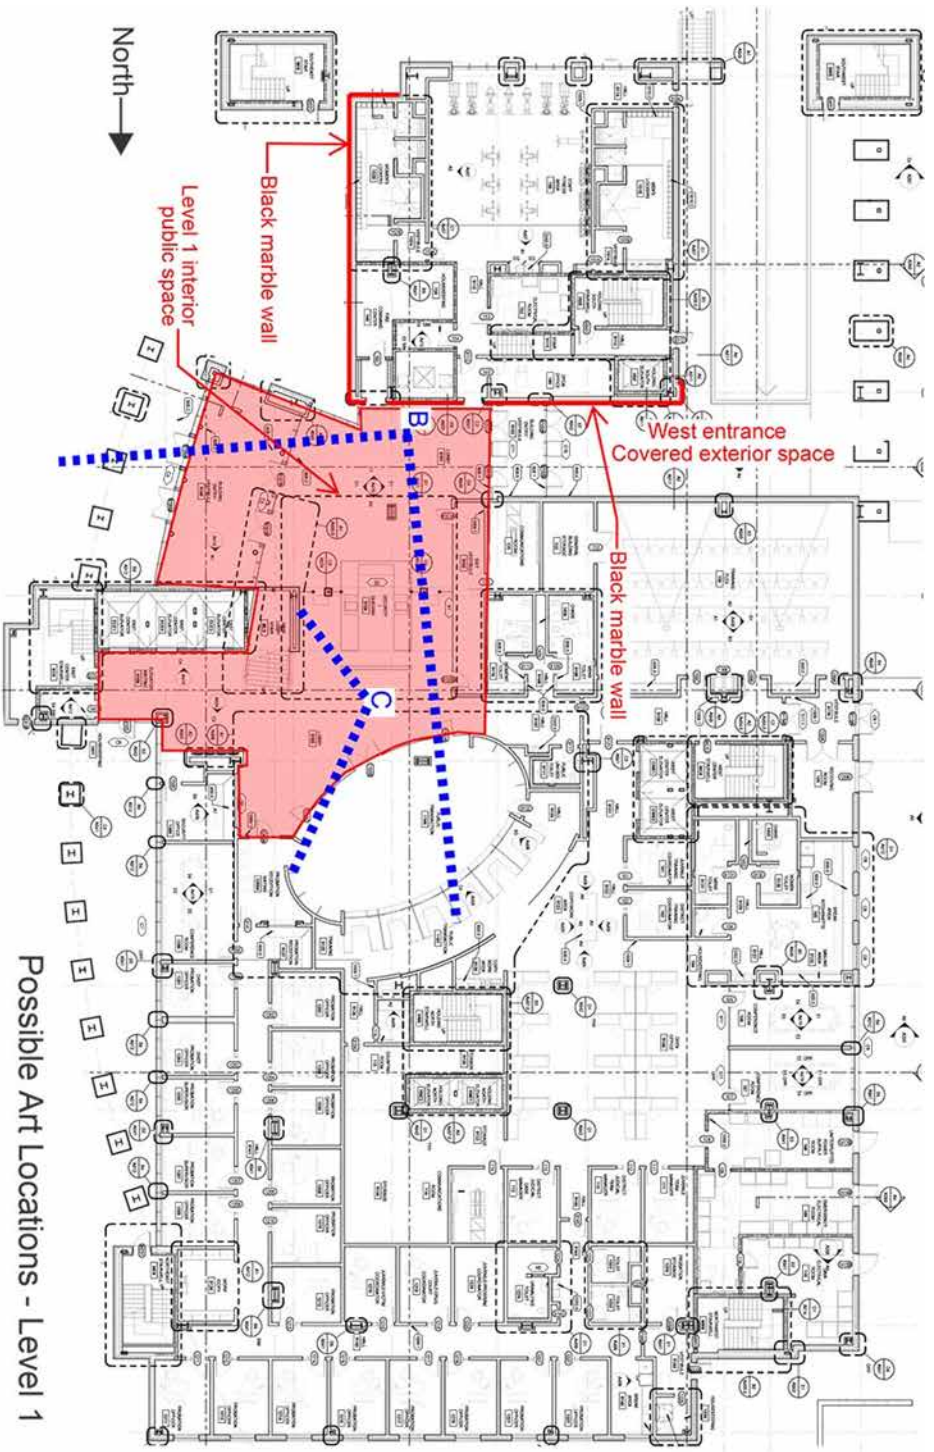

View of entry plaza from point A marked on plan

Possible Art Locations - Exterior

Possible Art Locations - Level 1

View of level 1 lobby from point B marked on plan
[Click here for web link to interactive panorama](#)

View of level 1 lobby from point C marked on plan
[Click here for web link to interactive panorama](#)

View of level 2 lobby from point D marked on plan
[Click here for web link to interactive panorama](#)

View of level 2 lobby from point E marked on plan
[Click here for web link to interactive panorama](#)

View of level 3 lobby from point F marked on plan
[Click here for web link to interactive panorama](#)

View of levels 3-7 lobby from point G marked on plan
[Click here for web link to interactive panorama](#)

View of levels 3-7 lobby from point G marked on plan
[Click here for web link to interactive panorama](#)