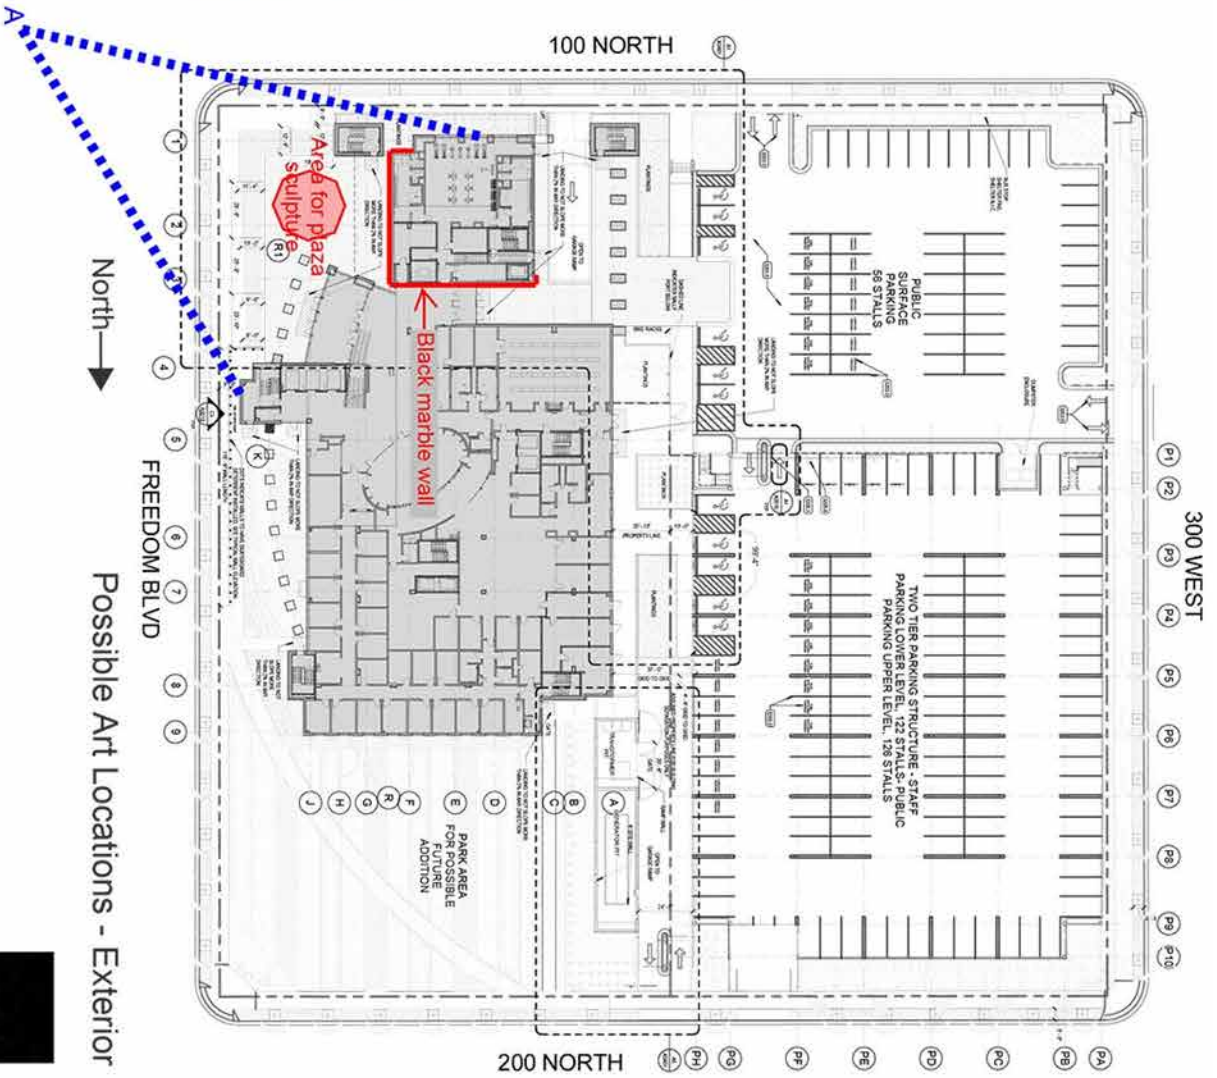

View of entry plaza from point A marked on plan

Possible Art Locations - Exterior

Possible Art Locations - Level 1

View of level 1 lobby from point B marked on plan
[Click here for web link to interactive panorama](#)

View of level 1 lobby from point C marked on plan
[Click here for web link to interactive panorama](#)

View of level 2 lobby from point D marked on plan
[Click here for web link to interactive panorama](#)

View of level 2 lobby from point E marked on plan
[Click here for web link to interactive panorama](#)

View of level 3 lobby from point F marked on plan
[Click here for web link to interactive panorama](#)

View of levels 3-7 lobby from point G marked on plan
[Click here for web link to interactive panorama](#)

View of levels 3-7 lobby from point G marked on plan
[Click here for web link to interactive panorama](#)