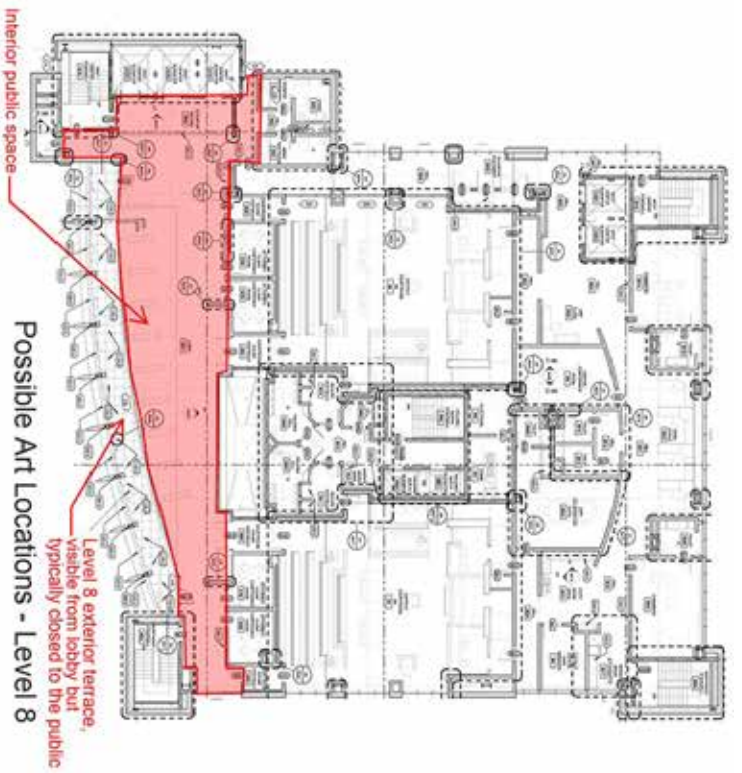

View of entry plaza from point A marked on plan

Possible Art Locations - Exterior

Possible Art Locations - Level 1

View of level 1 lobby from point B marked on plan
[Click here for web link to interactive panorama](#)

View of level 1 lobby from point C marked on plan
[Click here for web link to interactive panorama](#)

View of level 2 lobby from point D marked on plan
[Click here for web link to interactive panorama](#)

View of level 2 lobby from point E marked on plan
[Click here for web link to interactive panorama](#)

View of level 3 lobby from point F marked on plan
[Click here for web link to interactive panorama](#)

View of levels 3-7 lobby from point G marked on plan
[Click here for web link to interactive panorama](#)

View of levels 3-7 lobby from point G marked on plan
[Click here for web link to interactive panorama](#)