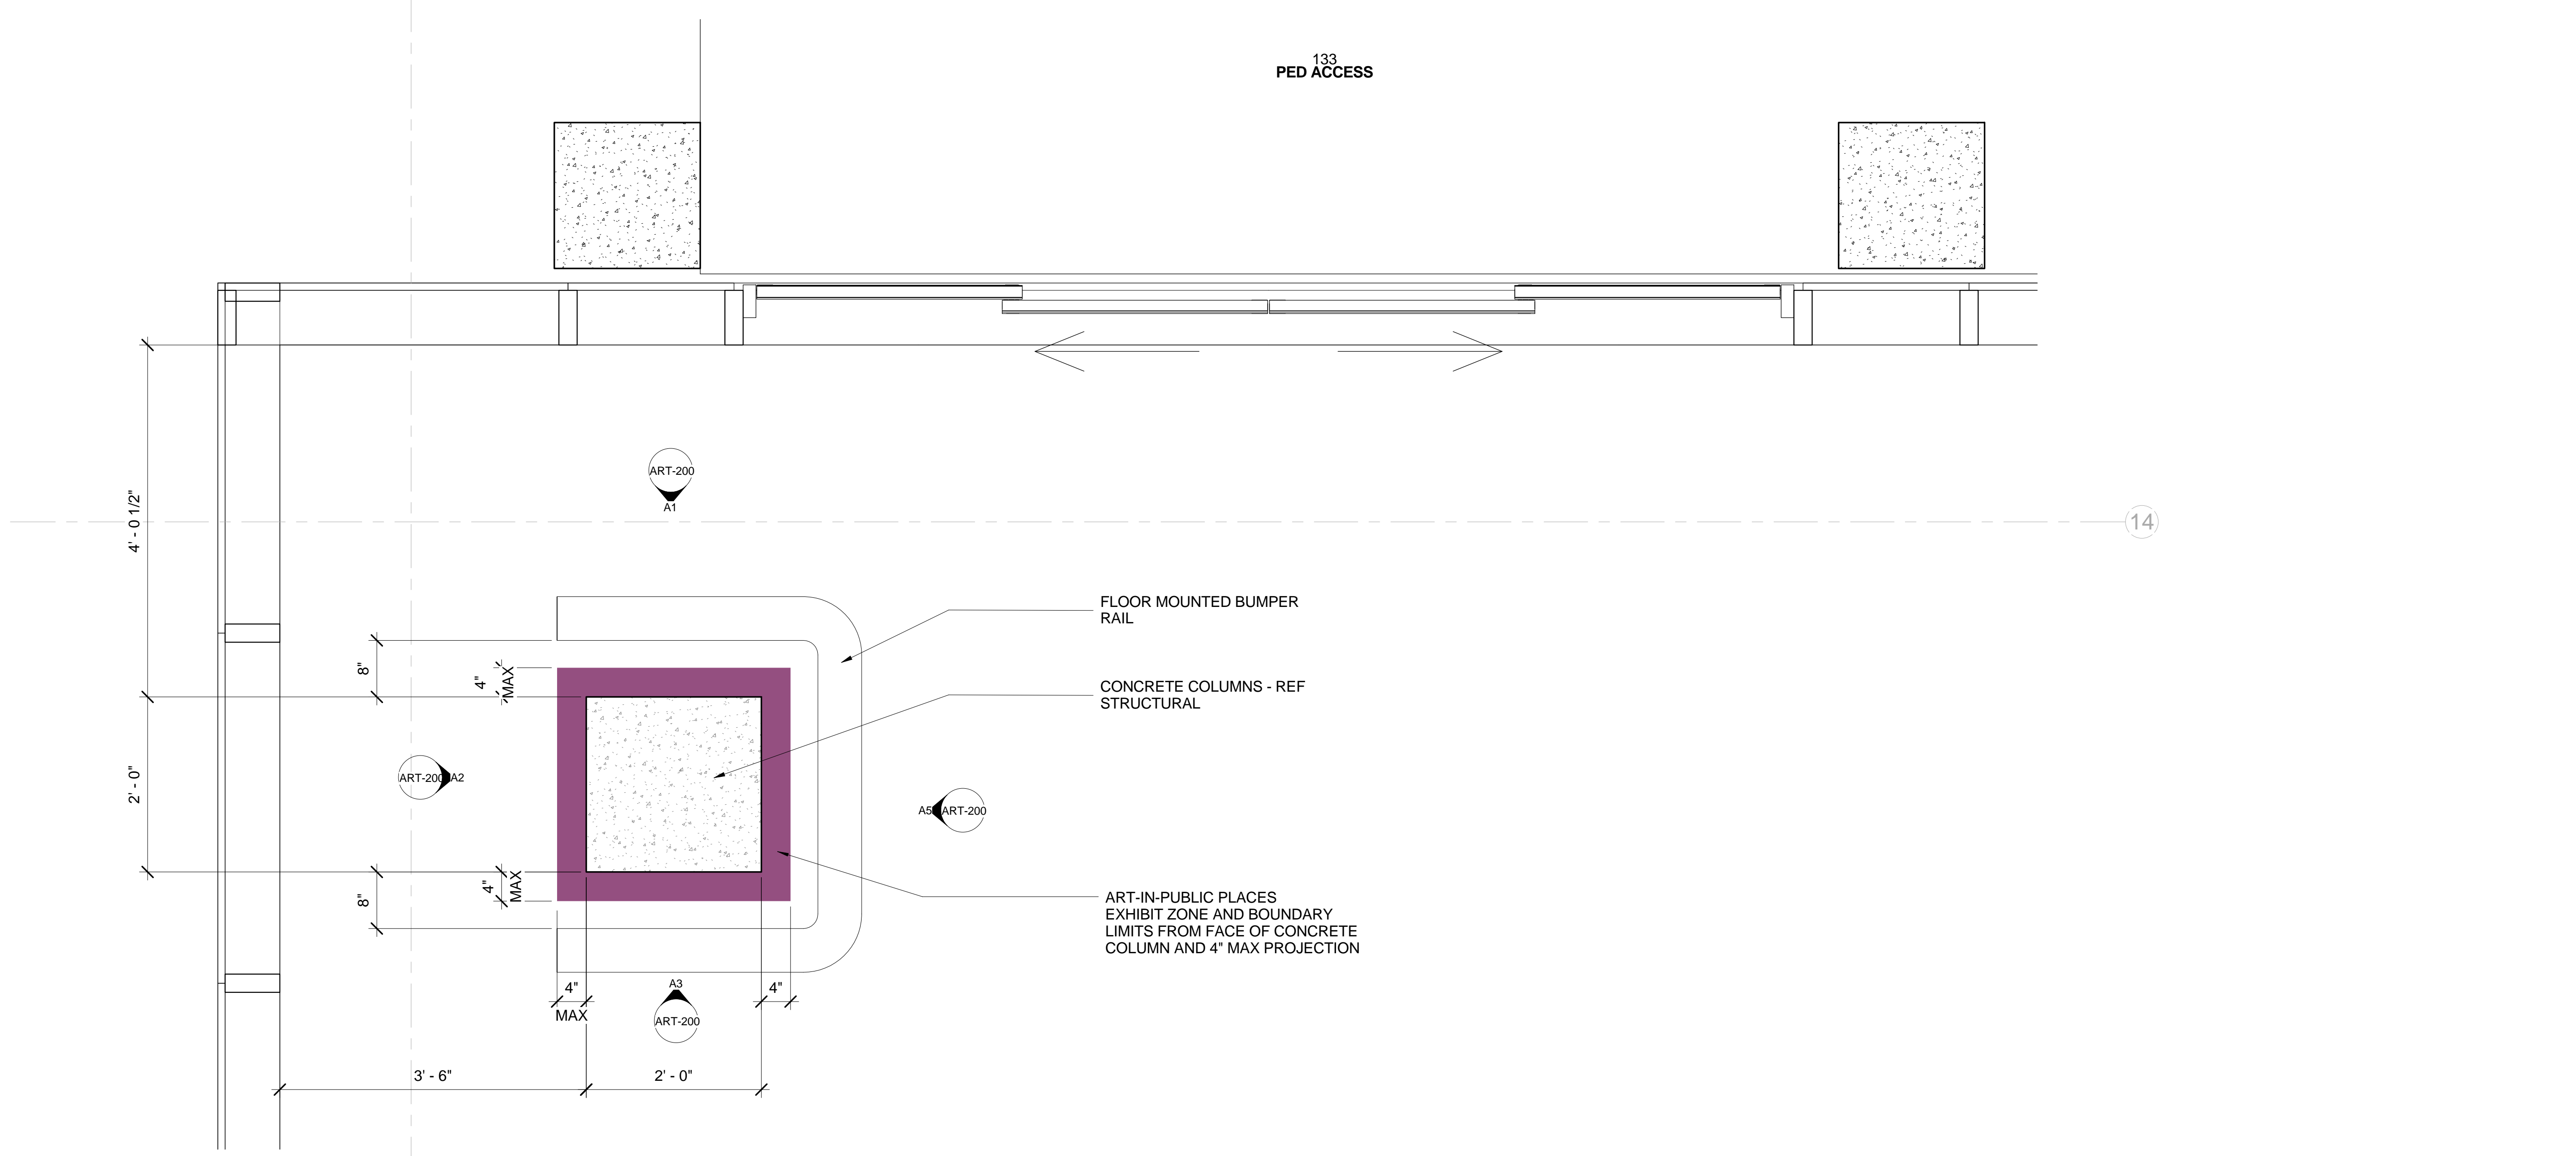

ATKINS

STAMP

REV. NO. DATE BY DESC

NASHVILLE INTERNATIONAL AIRPORT (BNA)
METROPOLITAN NASHVILLE AIRPORT AUTHORITY
MNA_PROJECT_NO_1614 (PACKAGE 2)
TERMINAL AREA PARKING GARAGE

JOB NO: 100050555
DATE: 12-28-2016
DESIGNED BY: Designer
DRAWN BY: Author

DRAWING NAME
ART-IN-PUBLIC PLACES PLAN

DRAWING NUMBER
ART-100

Wayfinding Parking Level Colors

Vivid Rainbow Colors

PARKING LEVEL 6	PARKING →	SW 6887 Fireworks Interior / Exterior
PARKING LEVEL 5	PARKING →	SW 6887 Navel Interior / Exterior
PARKING LEVEL 4	PARKING →	SW 6911 Confident Yellow Interior / Exterior
PARKING LEVEL 3	PARKING →	SW 6931 Jolly Green Interior / Exterior
PARKING LEVEL 2	PARKING →	SW 6959 Blue Chip Interior / Exterior
Ground Transportation Center	PARKING →	SW 6981 Passionate Purple Interior / Exterior

C1 ENLARGED PLAN - ART COLUMN (TYPICAL AT ALL LEVELS)

SCALE: 1" = 1'-0"