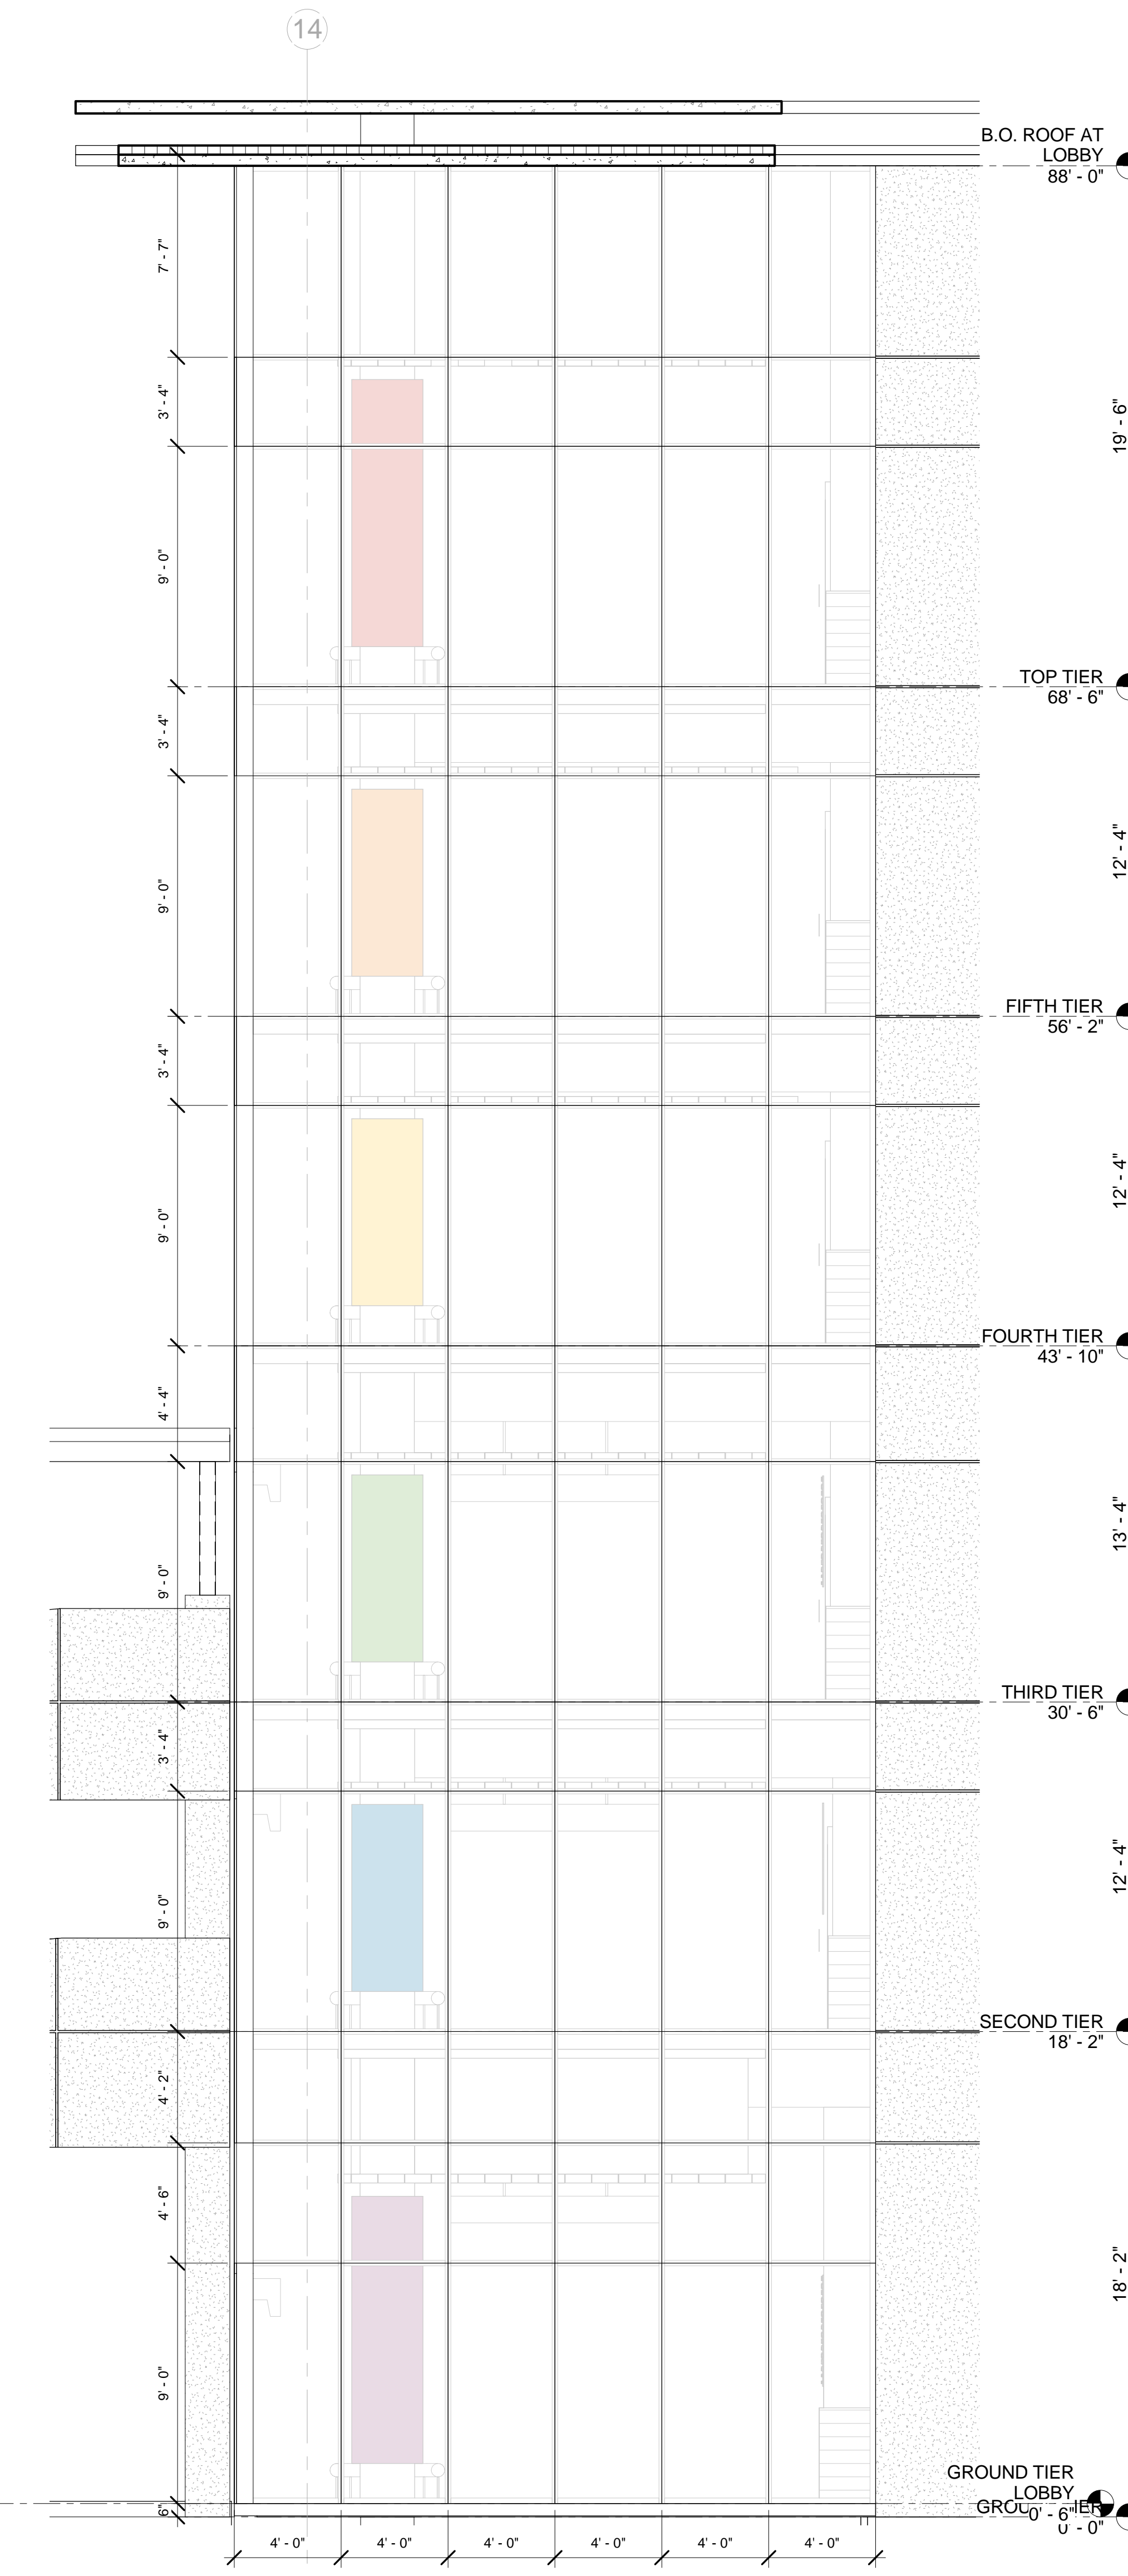

A4 WEST EXTERIOR LOBBY ELEVATION

SCALE: 1/4" = 1'-0"