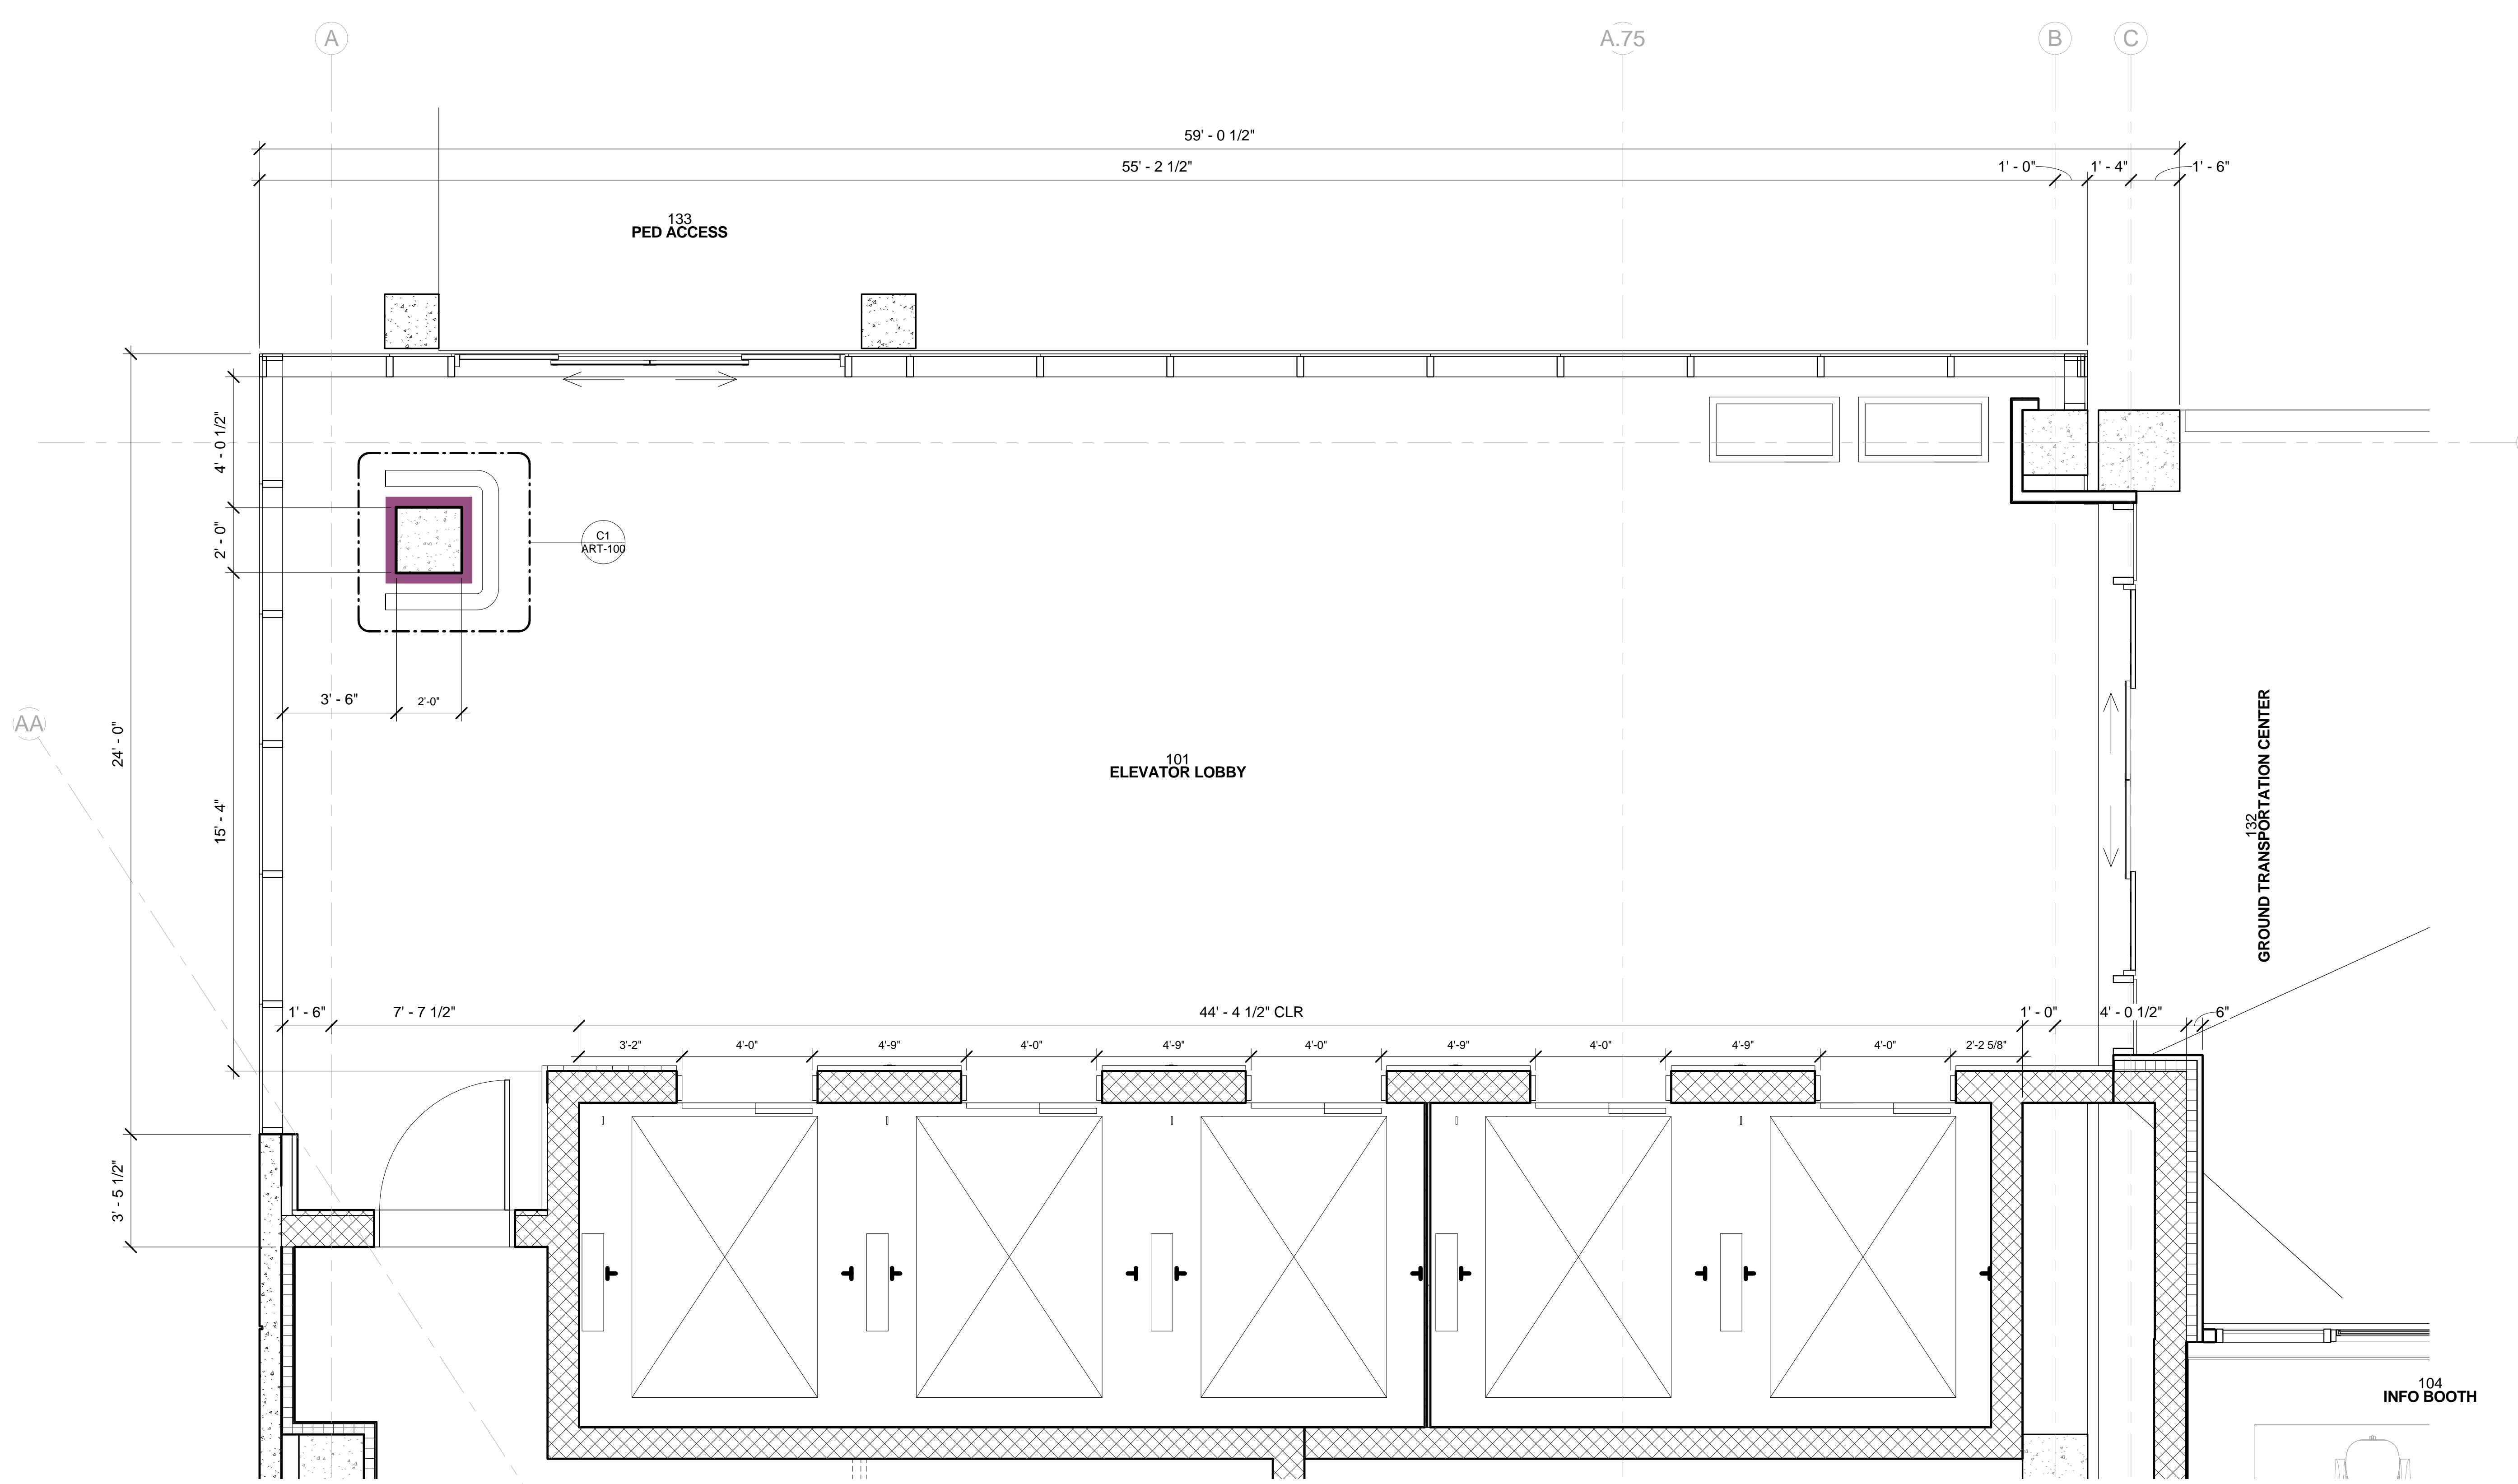

B2 FLOOR PLAN - TYPICAL LOBBY (TIER 1-6)

SCALE: 3/8" = 1'-0"