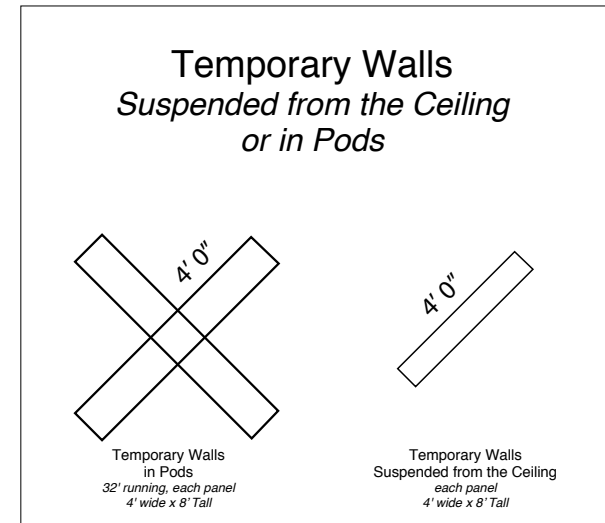

GALLERY FLOOR PLAN

200 Broadway
 Paducah, KY 42001
 +1 270-442-2453
 theyeiser.org
 office@theyeiser.org
 Facebook | Twitter | Instagram : @yeiserartcenter

The ceiling is 14 feet with beams that drop about a foot down every 11 feet