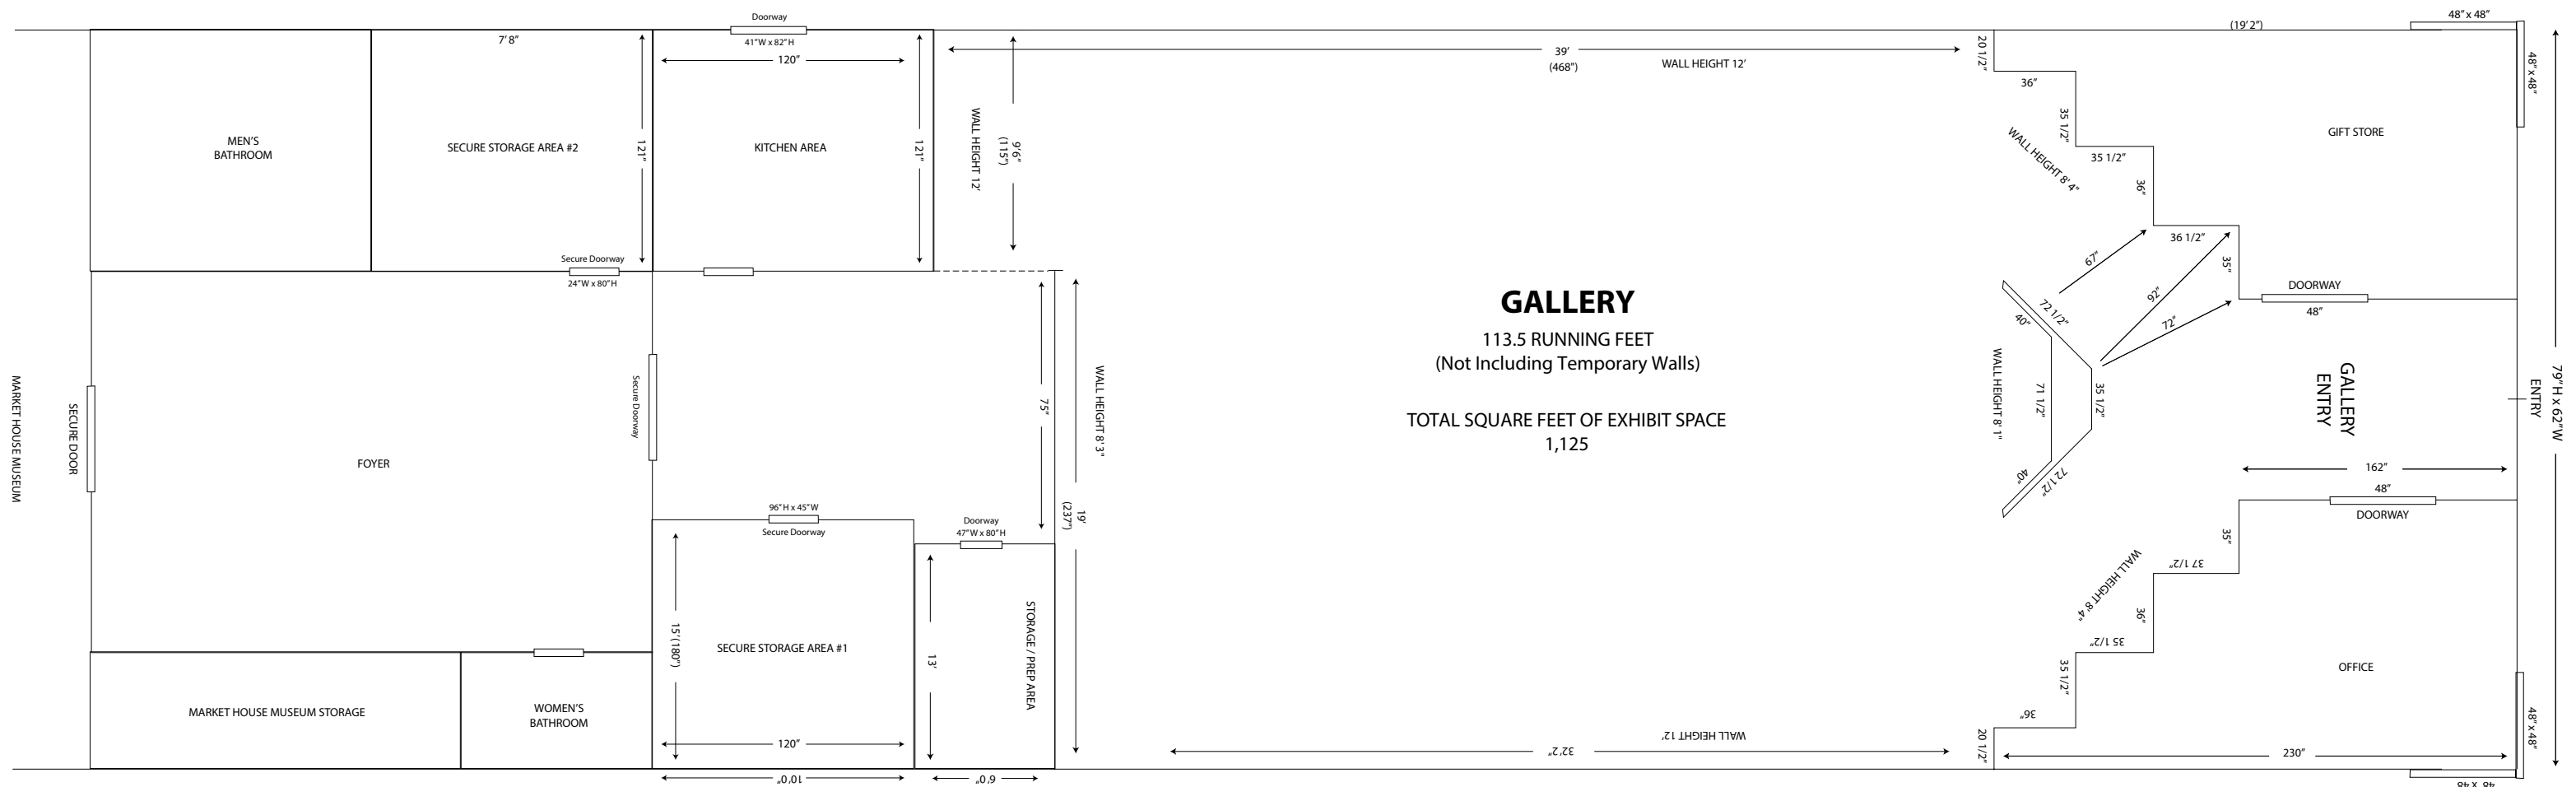

GALLERY FLOOR PLAN

200 Broadway
 Paducah, KY 42001
 +1 270-442-2453
 theyeiser.org
 office@theyeiser.org
 Facebook | Twitter | Instagram : @yeiserartcenter

The ceiling is 14 feet with beams that drop about a foot down every 11 feet