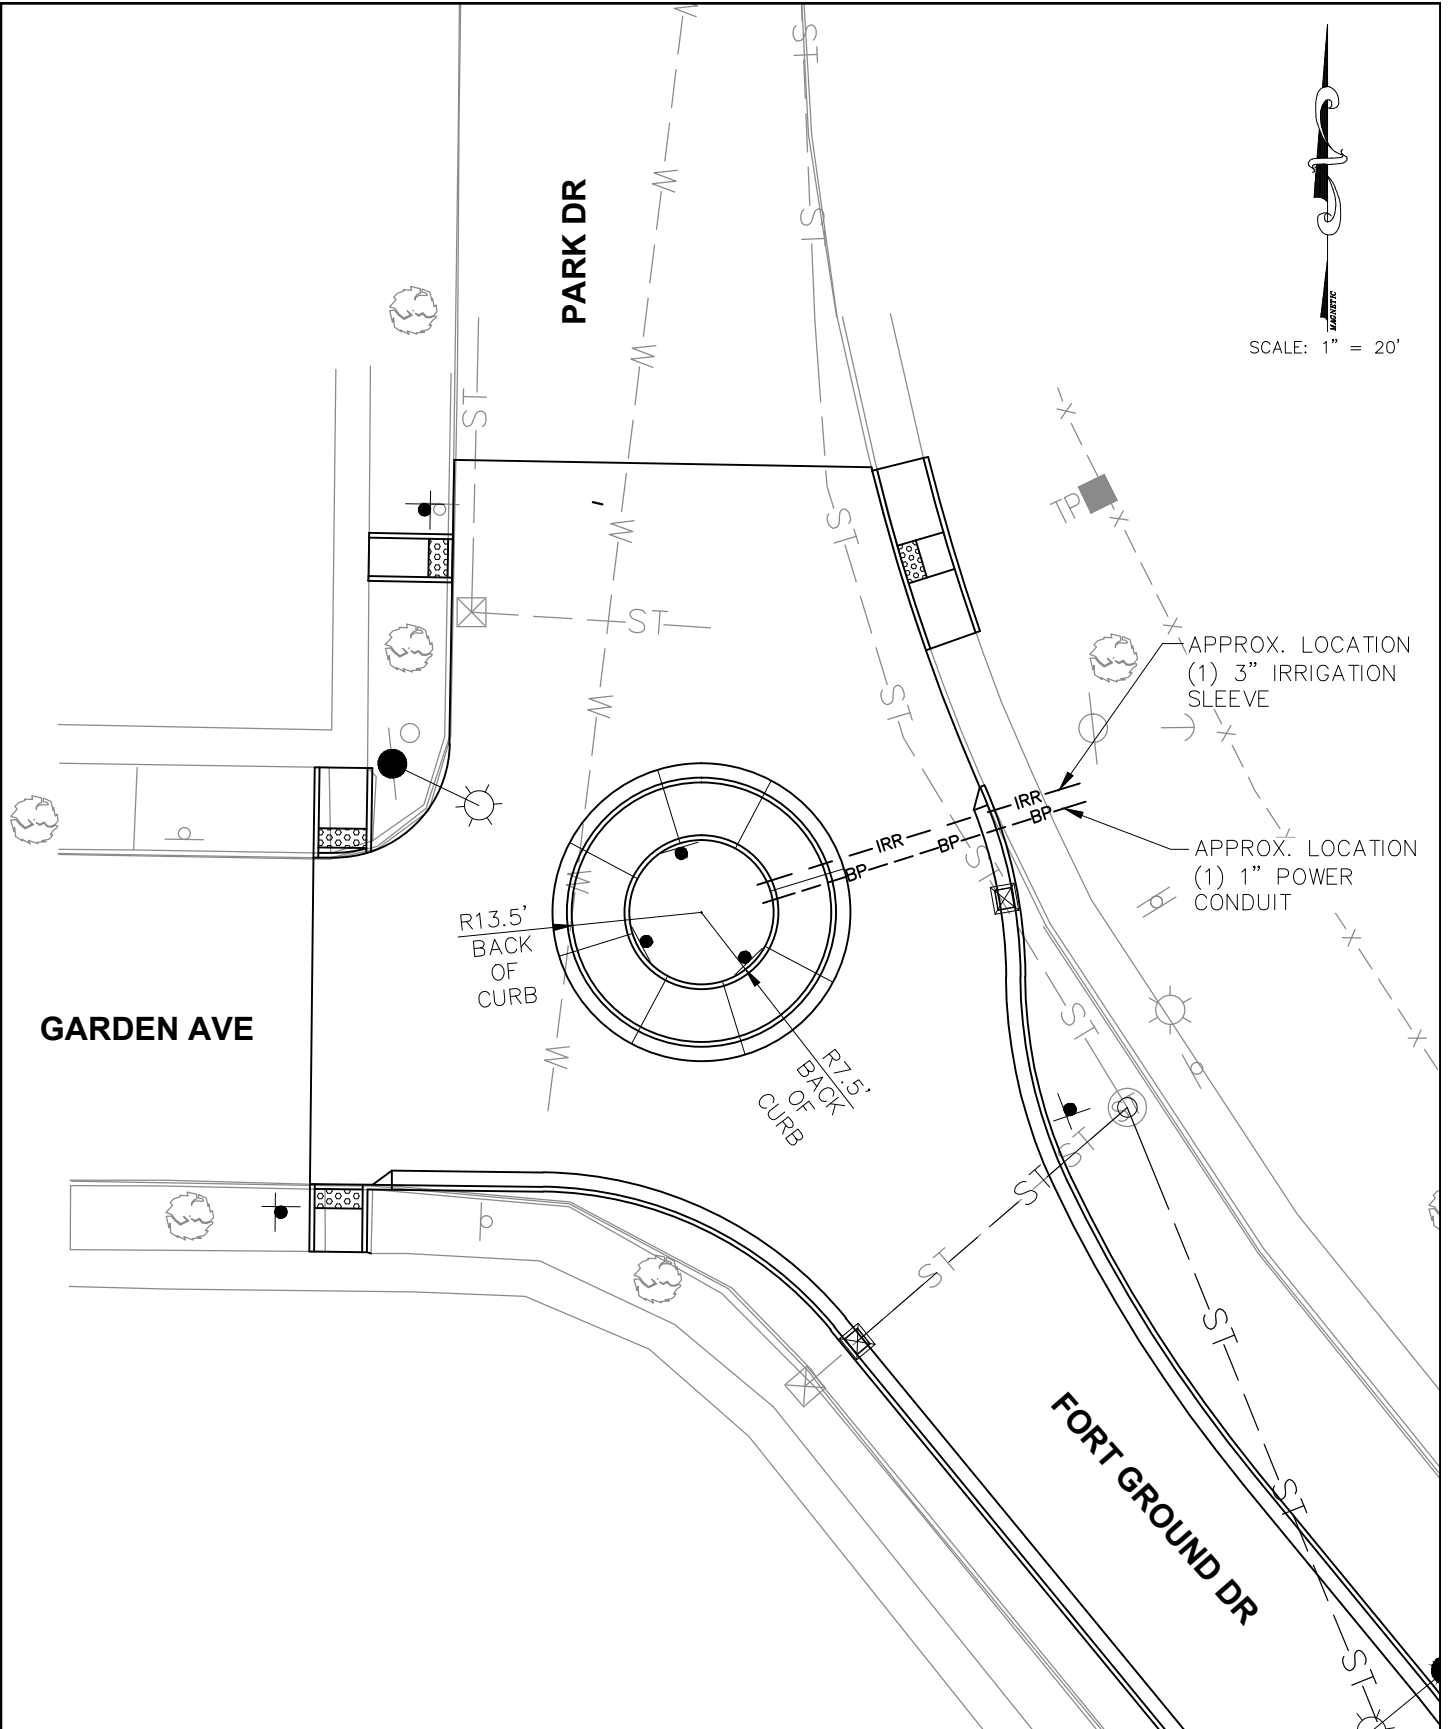

SCALE: 1" = 20'

www.welchcomer.com
 350 E. Kathleen Ave.
 Coeur d'Alene, ID 83815

208-664-9382
 (toll free) 877-815-5672
 (fax) 208-664-5946

TRAFFIC CIRCLE DISPLAY
 PARK DR / GARDEN AVE / FORT GROUND DR
 COEUR D'ALENE
 KOOTENAI COUNTY, IDAHO

PROJECT NO.: 41215
 DESIGNED BY: PFB
 DRAWN BY: SDS
 DWG NAME: 41215PL12.DWG
 DATE: 05-22-2017
 SHEET NO: 1

N:\Civild\3D Projects\41215\Production Drawings\41215PL12.dwg, 5/22/2017 11:13:30 AM, Sandra, 1:1