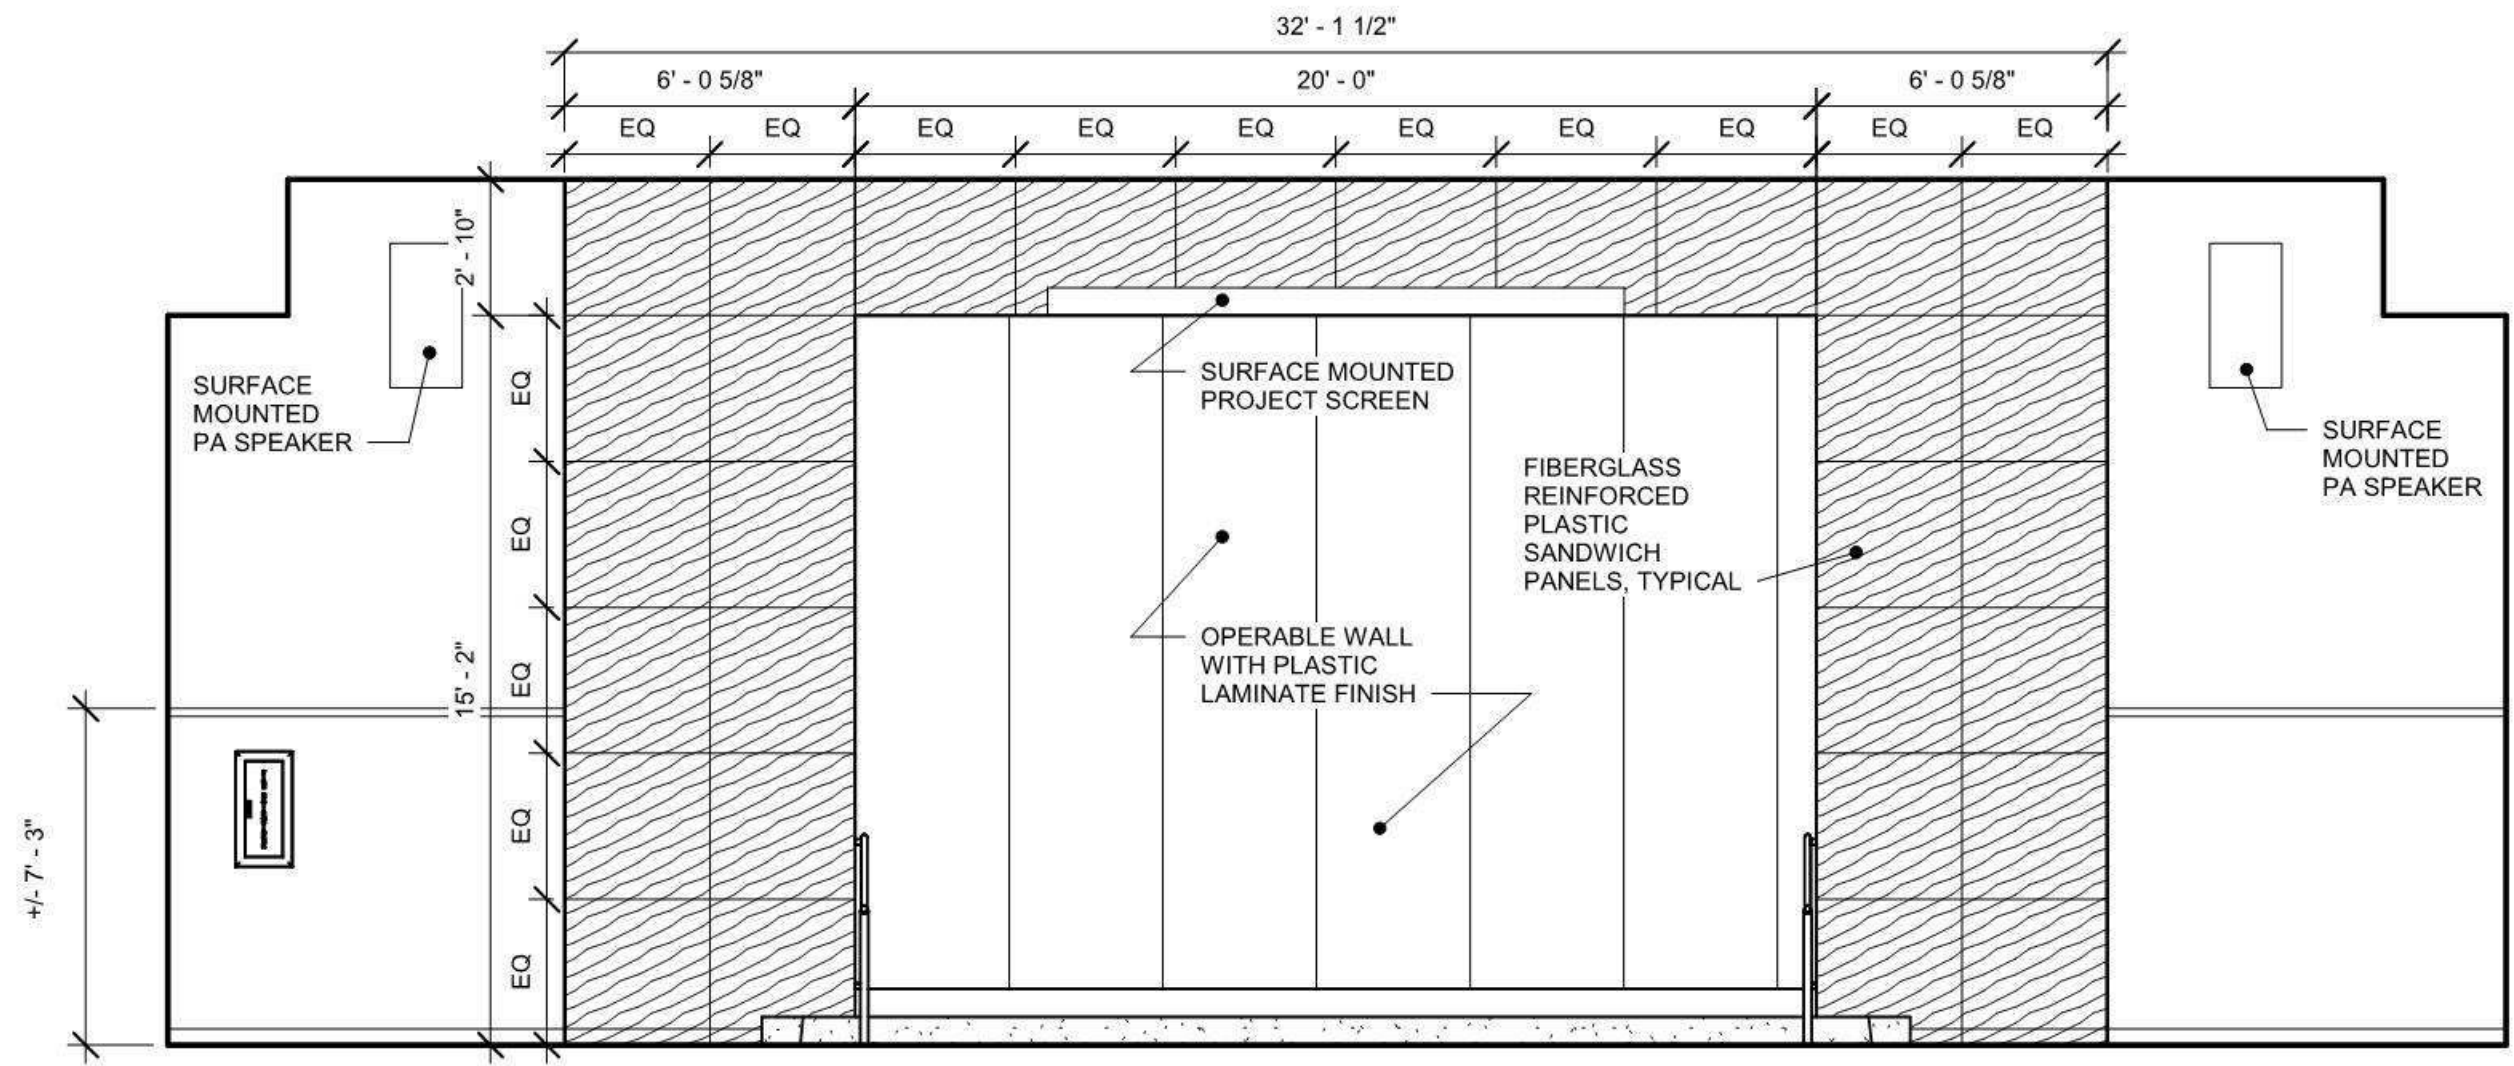

MOUNTAIN VIEW ELEMENTARY - SITE PLAN
SCALE: 1"=100'

4005

HOMERON VEH
TUTORING CENTER

MOUNTAIN VIEW ELEMENTARY - PROSCENIUM

SCALE: 1/4"=1'-0"