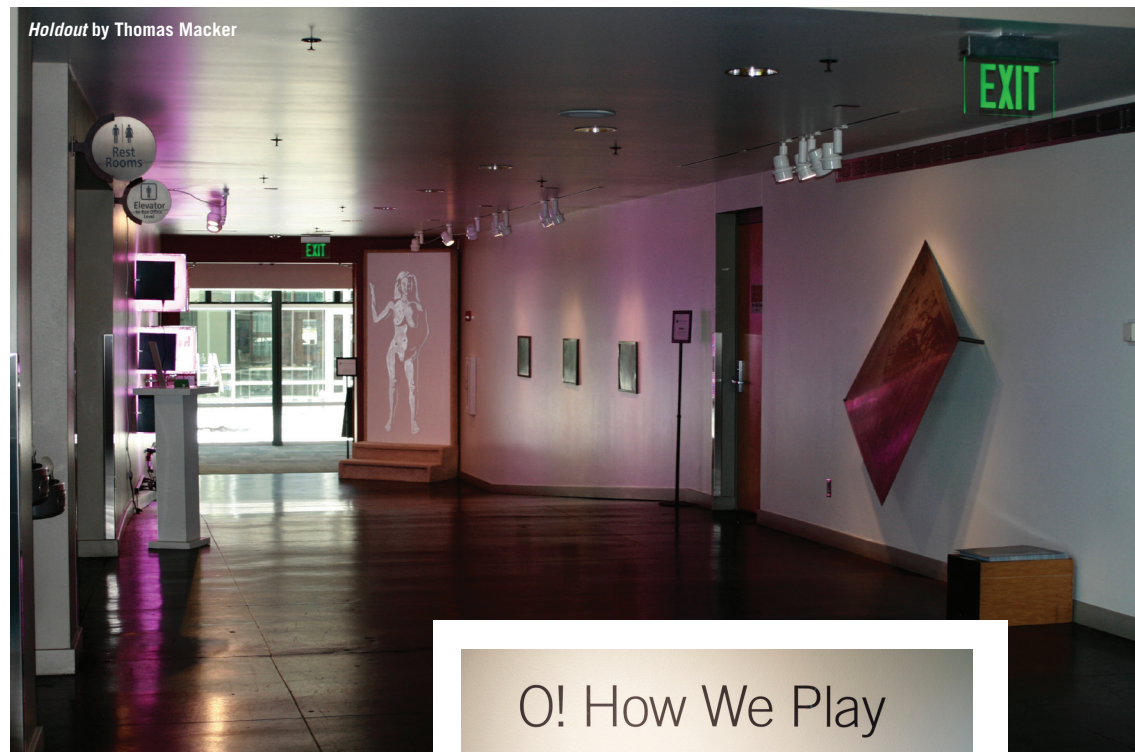

CENTER THEATER GALLERY 2018

Apply through CaFE, www.callforentry.org

Open to artists residing in the Rocky Mountain region

Deadline: October 27, 2017

Click [here](#) for a 360° view of the gallery

The Theater Gallery is an approximately 35-foot long transitional hallway from The Center Theater to the education pavilion at The Center with exhibition space on both walls of the sloping, narrow gallery. This is a high visibility, high traffic exhibition space, with more than 100,000 audience members attending events in and around the campus every year. The Center will provide handling and installation of artwork, limited sales representation, marketing, a printed postcard, an opening reception for the artist, and an Artist Talk.

Contact info:
Carrie Richer, Creative Initiatives Coordinator
carrie@jhcenterforthearts.org
307.734.8956

Center for the Arts
PO Box 860
Jackson, WY 83001
www.jhcenterforthearts.org

O! How We Play
BY MATT DALY