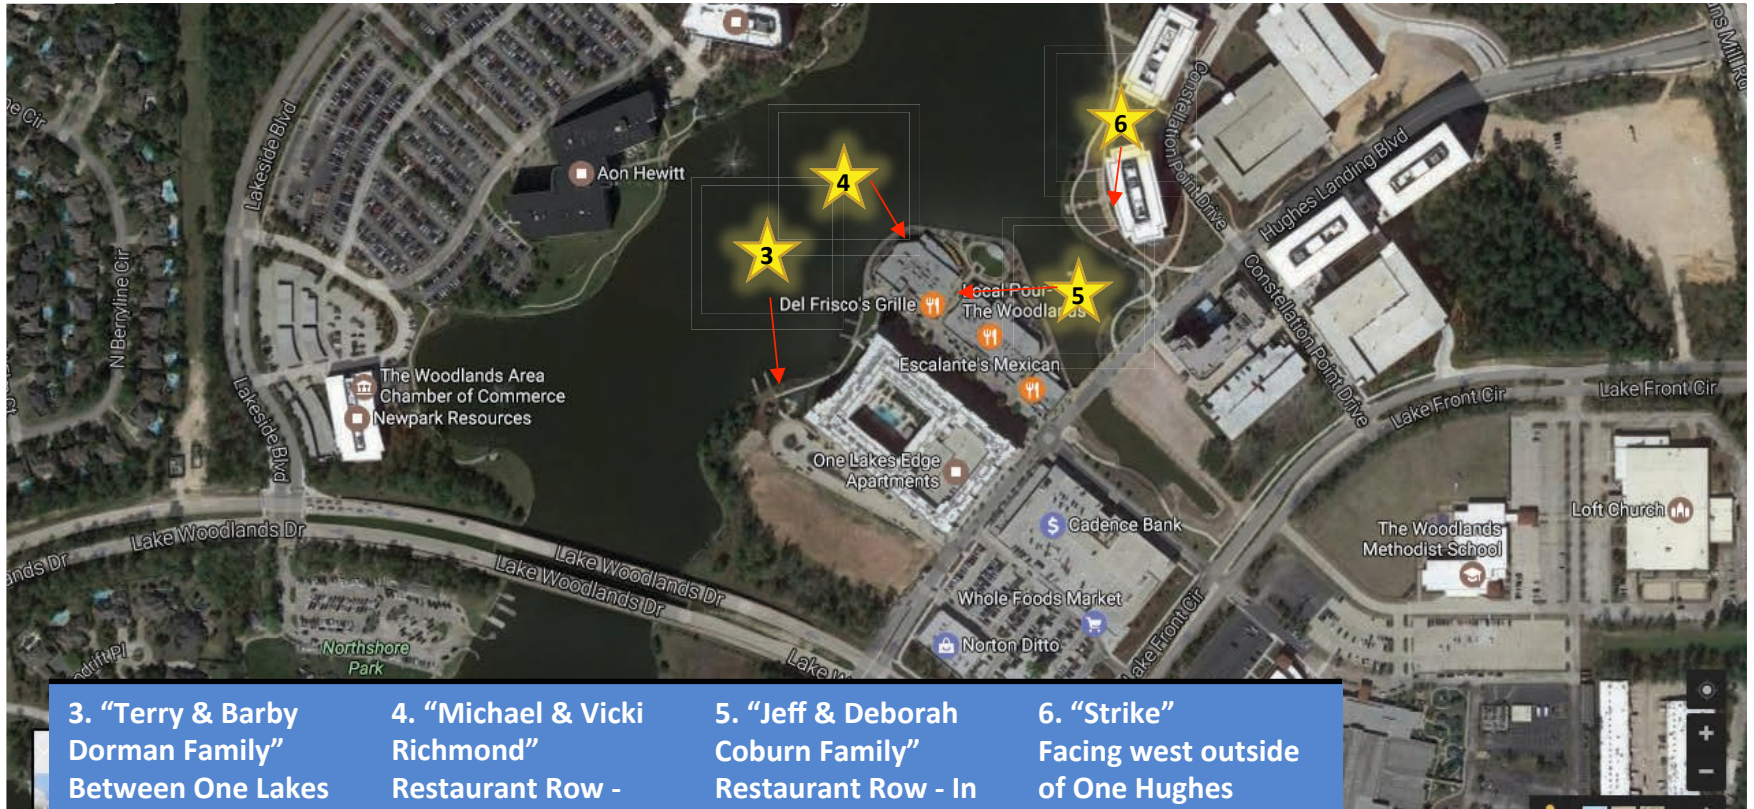

2018 Phase 3 Art Bench Location Map

Hughes Landing

3. "Terry & Barb Dorman Family"
Between One Lakes Edge and Boat Dock between sidewalk & water – face water & dog park / double sided requested

4. "Michael & Vicki Richmond"
Restaurant Row - Adjacent to boardwalk level main grass area with back towards Truluck's valet stand

5. "Jeff & Deborah Coburn Family"
Restaurant Row - In median facing water & Red Sculpture near Truluck's (across from log bench)

6. "Strike"
Facing west outside of One Hughes Landing / off sidewalk (with view of water & Local Pour). If double-sided bench place bench closer to water.

2018 Phase 3 Art Bench Location Map

The Woodlands Waterway

1. "Alex & Sharon
Sutton Family"
Trolley Stop Cyclone
Anaya's: The
Woodlands
Waterway

2. "Memorial
Hermann The
Woodlands
Hospital" / Lower
Basin Swim Out:
The Woodlands
Waterway Lower
Basin