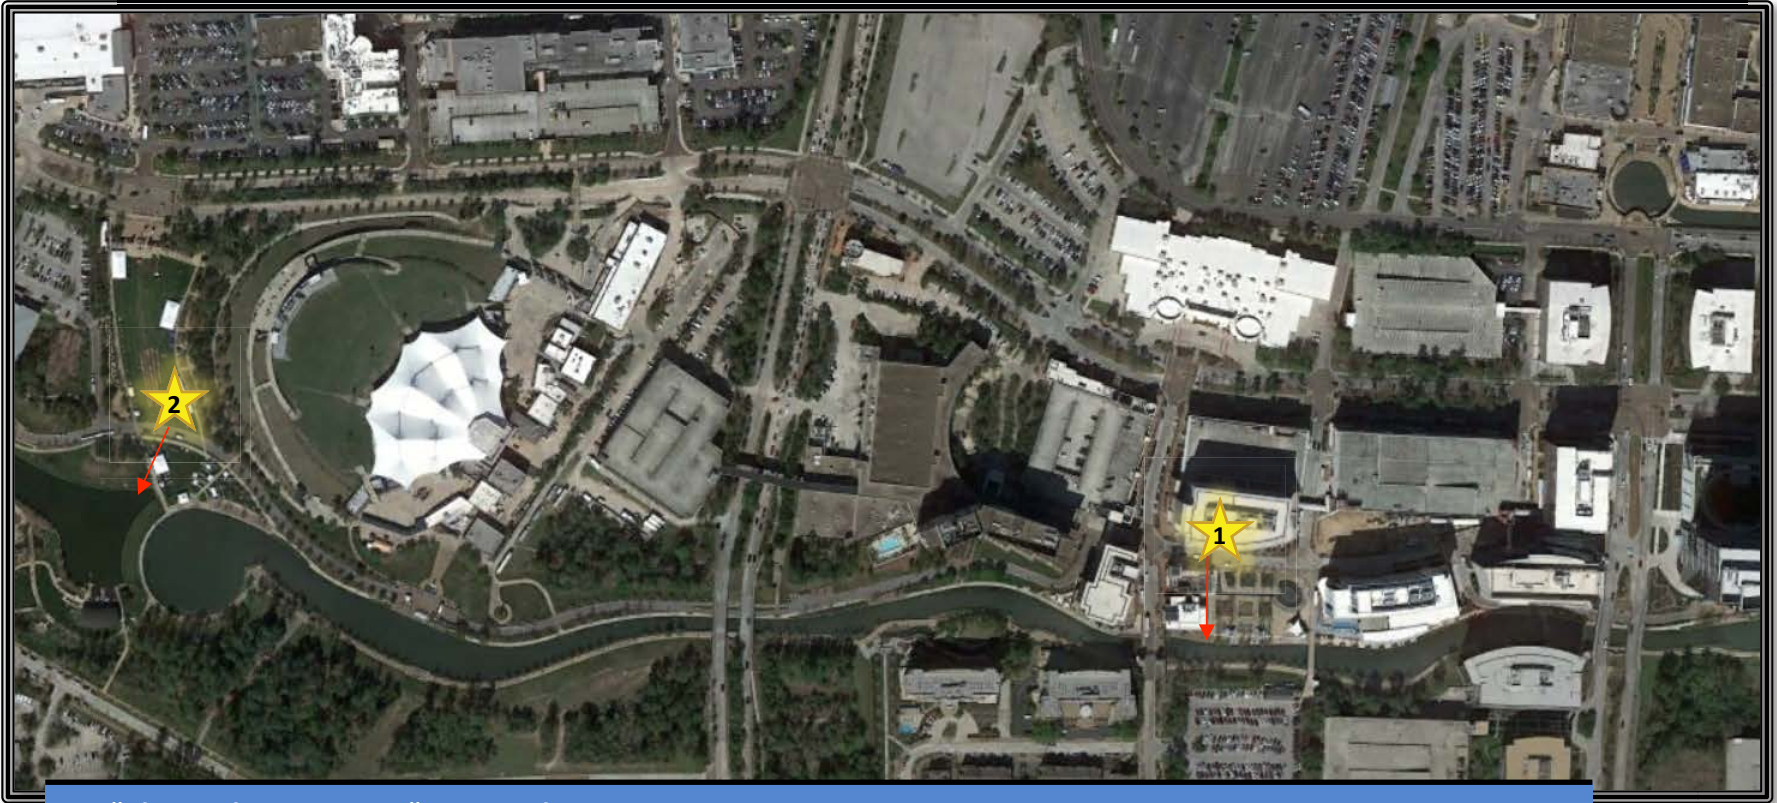

2018 Phase 3 Art Bench Location Map

Hughes Landing

3. "Terry & Barb Dorman Family"
Between One Lakes Edge and Boat Dock between sidewalk & water – face water & dog park / double sided requested

4. "Michael & Vicki Richmond"
Restaurant Row - Adjacent to boardwalk level main grass area with back towards Truluck's valet stand

5. "Jeff & Deborah Coburn Family"
Restaurant Row - In median facing water & Red Sculpture near Truluck's (across from log bench)

6. "Strike"
Facing west outside of One Hughes Landing / off sidewalk (with view of water & Local Pour). If double-sided bench place bench closer to water.

2018 Phase 3 Art Bench Location Map

The Woodlands Waterway

1. "Alex & Sharon
Sutton Family"
Trolley Stop Cyclone
Anaya's: The
Woodlands
Waterway

2. "Memorial
Hermann The
Woodlands
Hospital" / Lower
Basin Swim Out:
The Woodlands
Waterway Lower
Basin