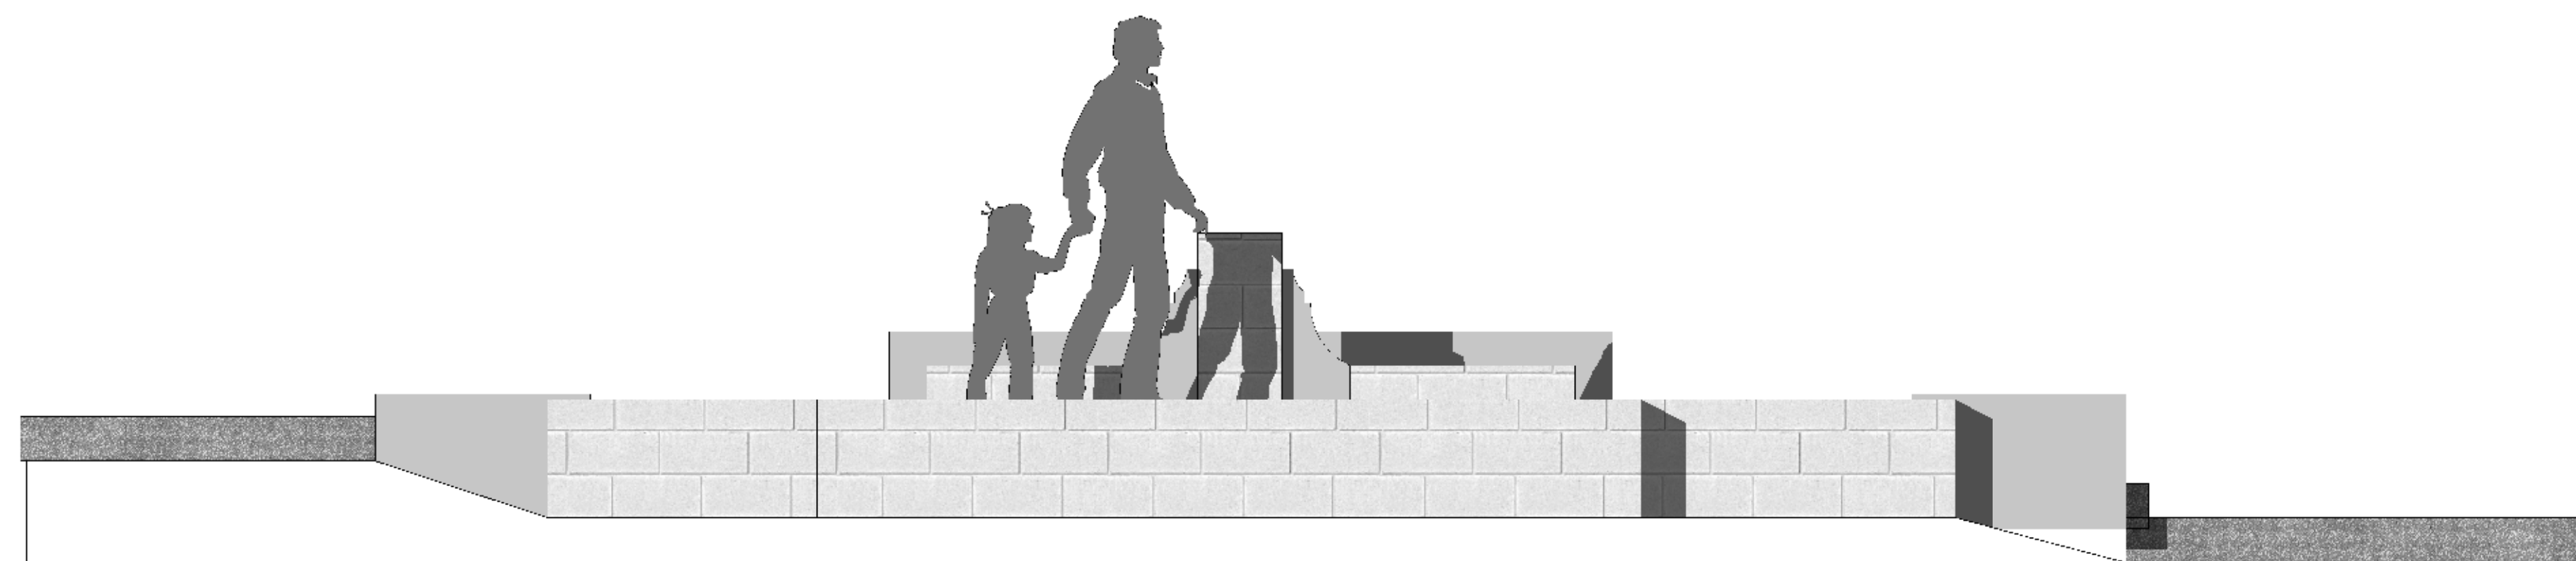

# THE EQUITY FOUNTAIN TO HELENA'S FUTURE....

1 PLAN VIEW  
1/2" = 1'-0"

2 SOUTH ELEVATION  
1/2" = 1'-0"