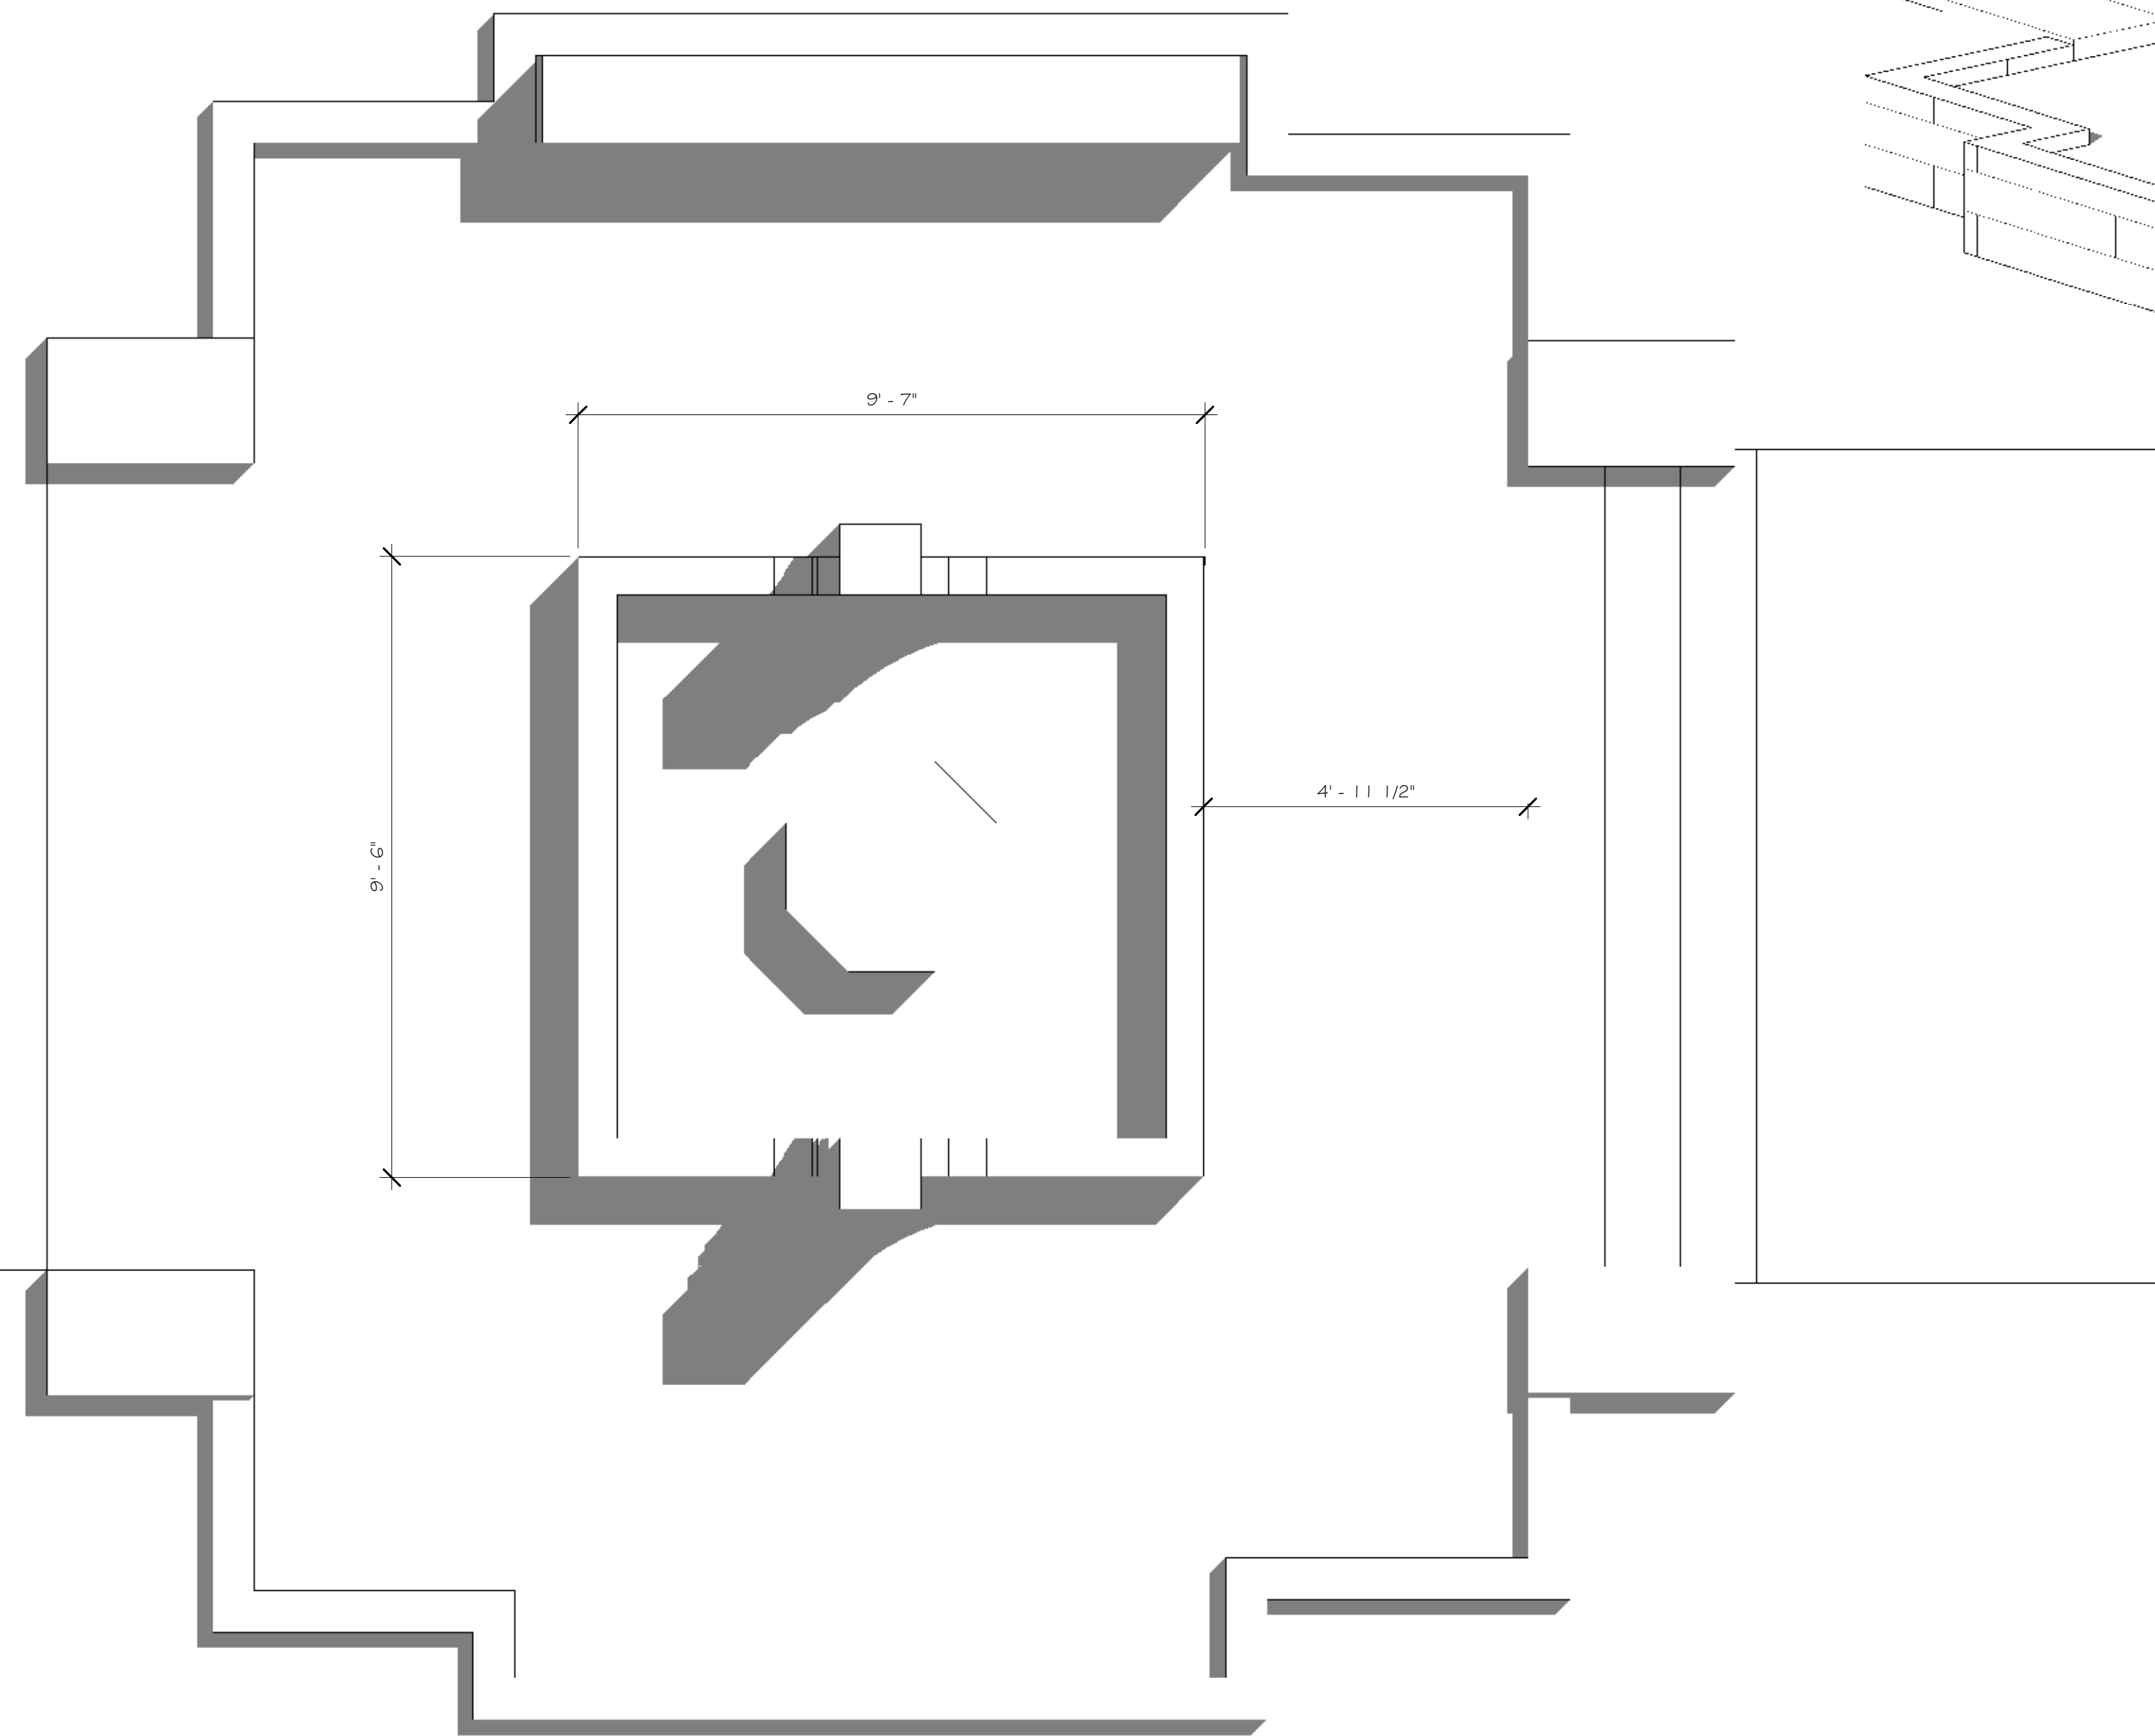

# THE EQUITY FOUNTAIN TO HELENA'S FUTURE....

1 PLAN VIEW  
1/2" = 1'-0"

2 SOUTH ELEVATION  
1/2" = 1'-0"