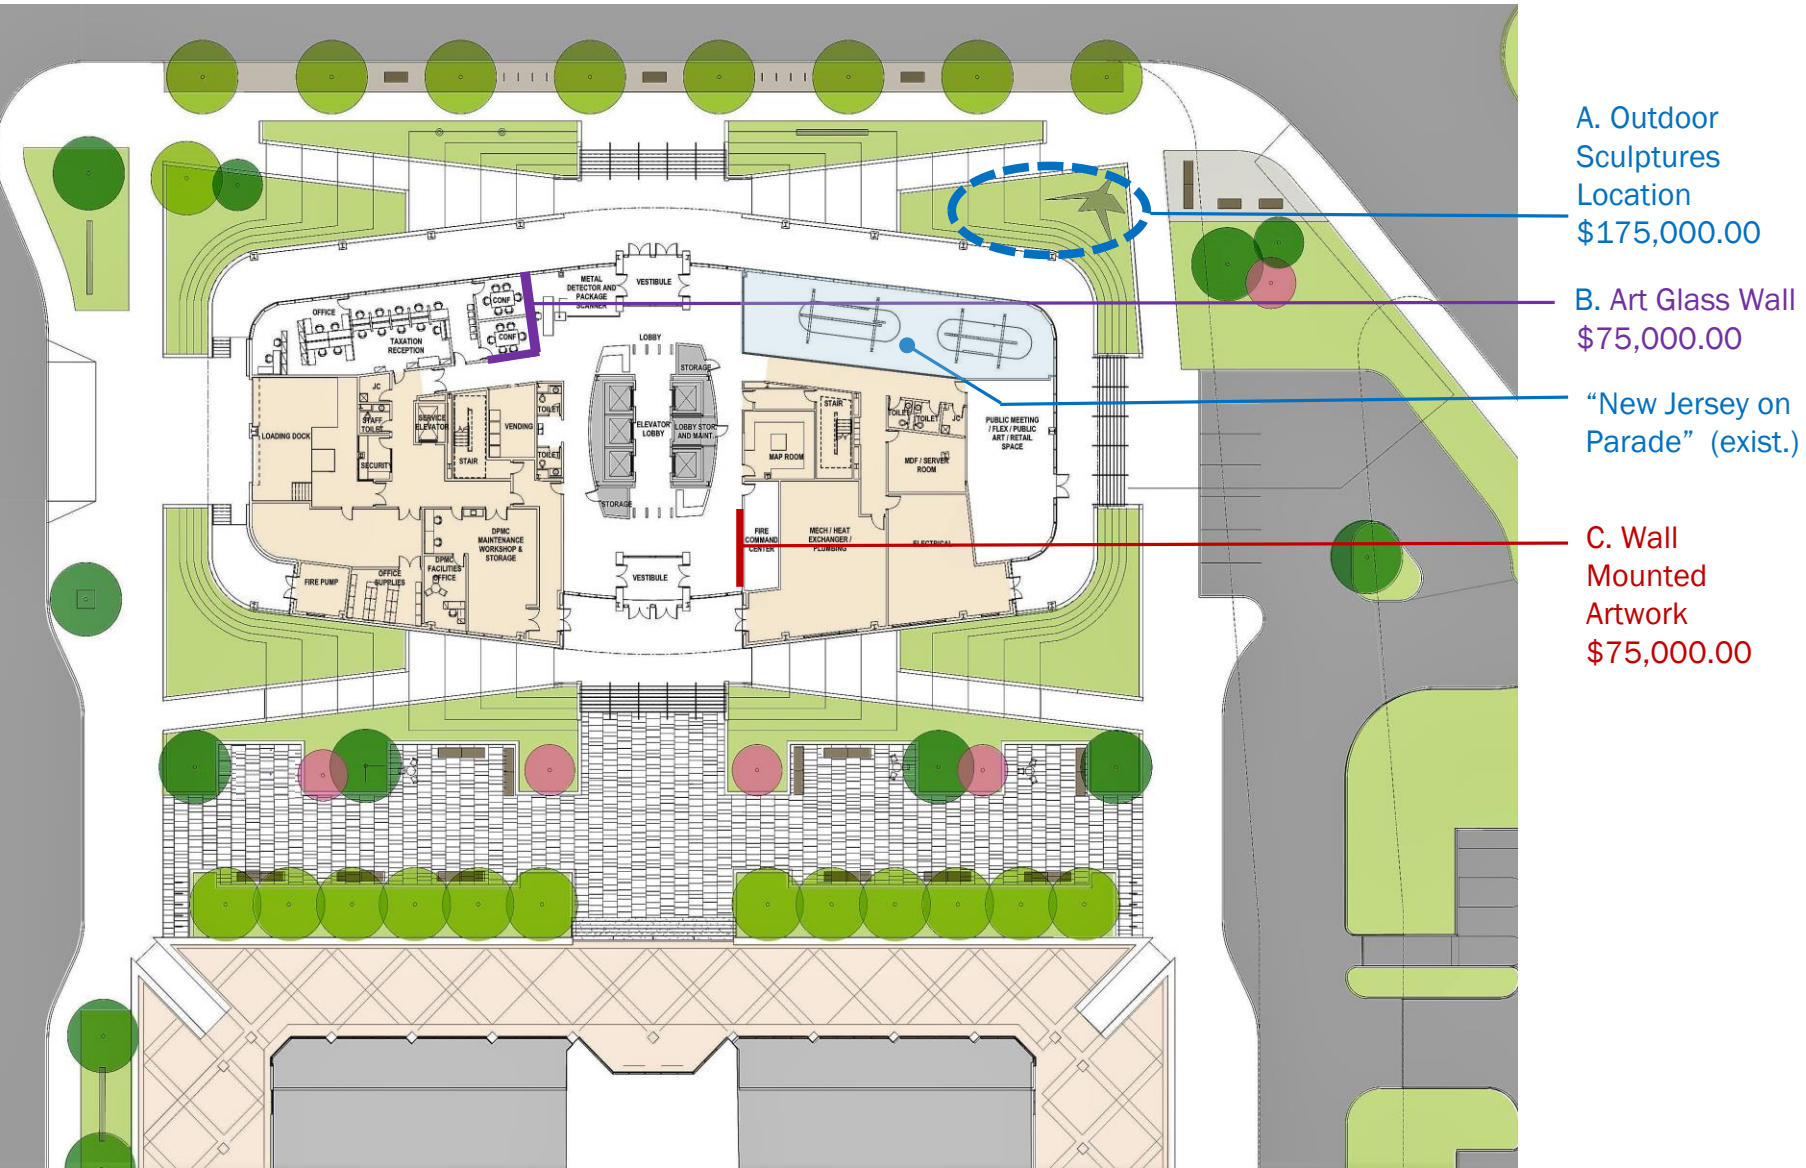

Public Art Work Locations – Site and First Floor Lobby

Public Art Work Locations – “New Jersey on Parade”

First Floor Plan

Art Work Locations – Typical Office Floor

D. Finished Artwork
Pieces to be located on
Floors 2 - 8

\$1,000.00 per floor x
seven floors
\$7,000.00 Total