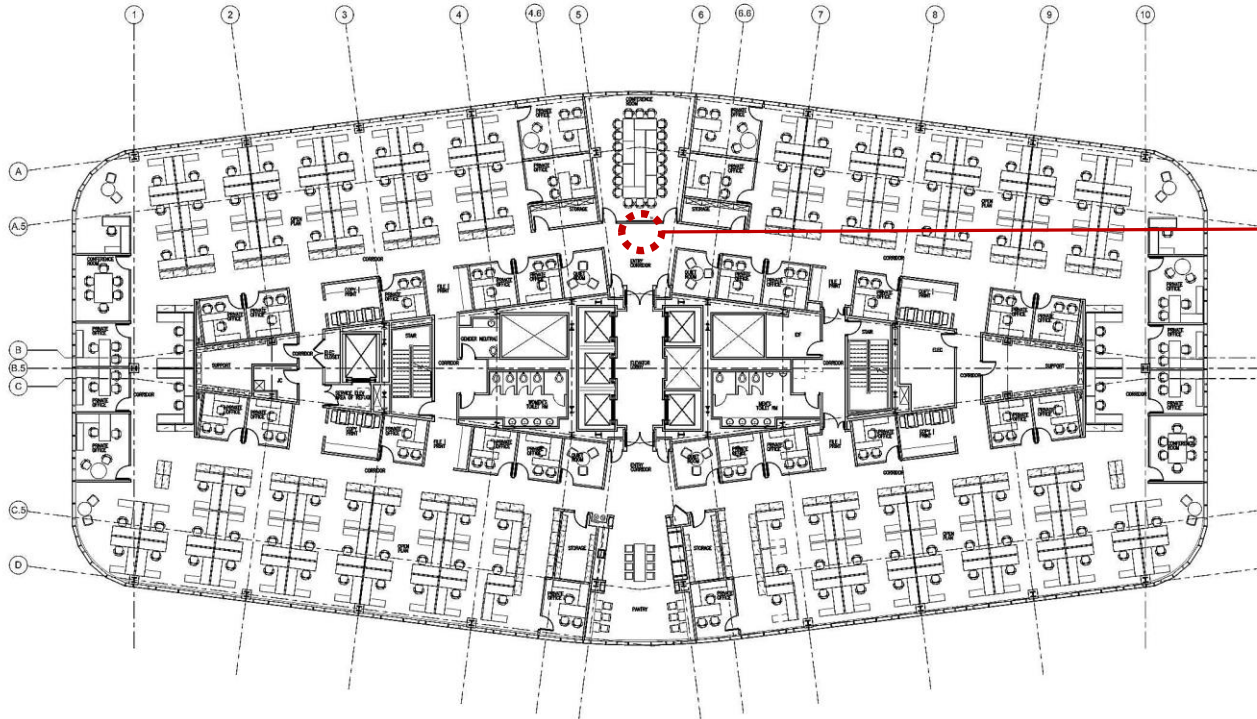

Public Art Work Locations – Site and First Floor Lobby

Public Art Work Locations – “New Jersey on Parade”

First Floor Plan

Art Work Locations – Typical Office Floor

D. Finished Artwork
Pieces to be located on
Floors 2 - 8

\$1,000.00 per floor x
seven floors
\$7,000.00 Total