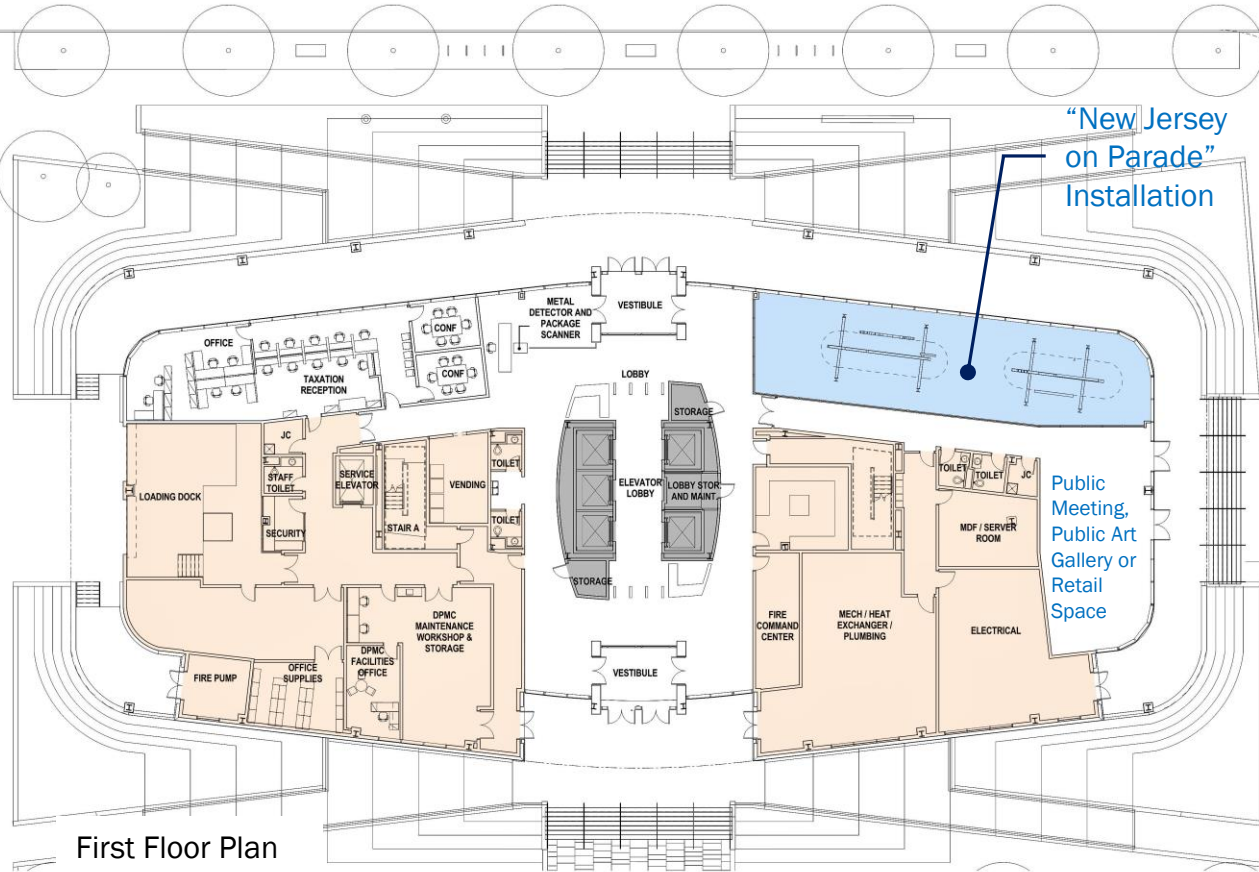

Public Art Work Locations – Site and First Floor Lobby

Public Art Work Locations – “New Jersey on Parade”

First Floor Plan

Art Work Locations – Typical Office Floor

D. Finished Artwork
Pieces to be located on
Floors 2 - 8

\$1,000.00 per floor x
seven floors
\$7,000.00 Total