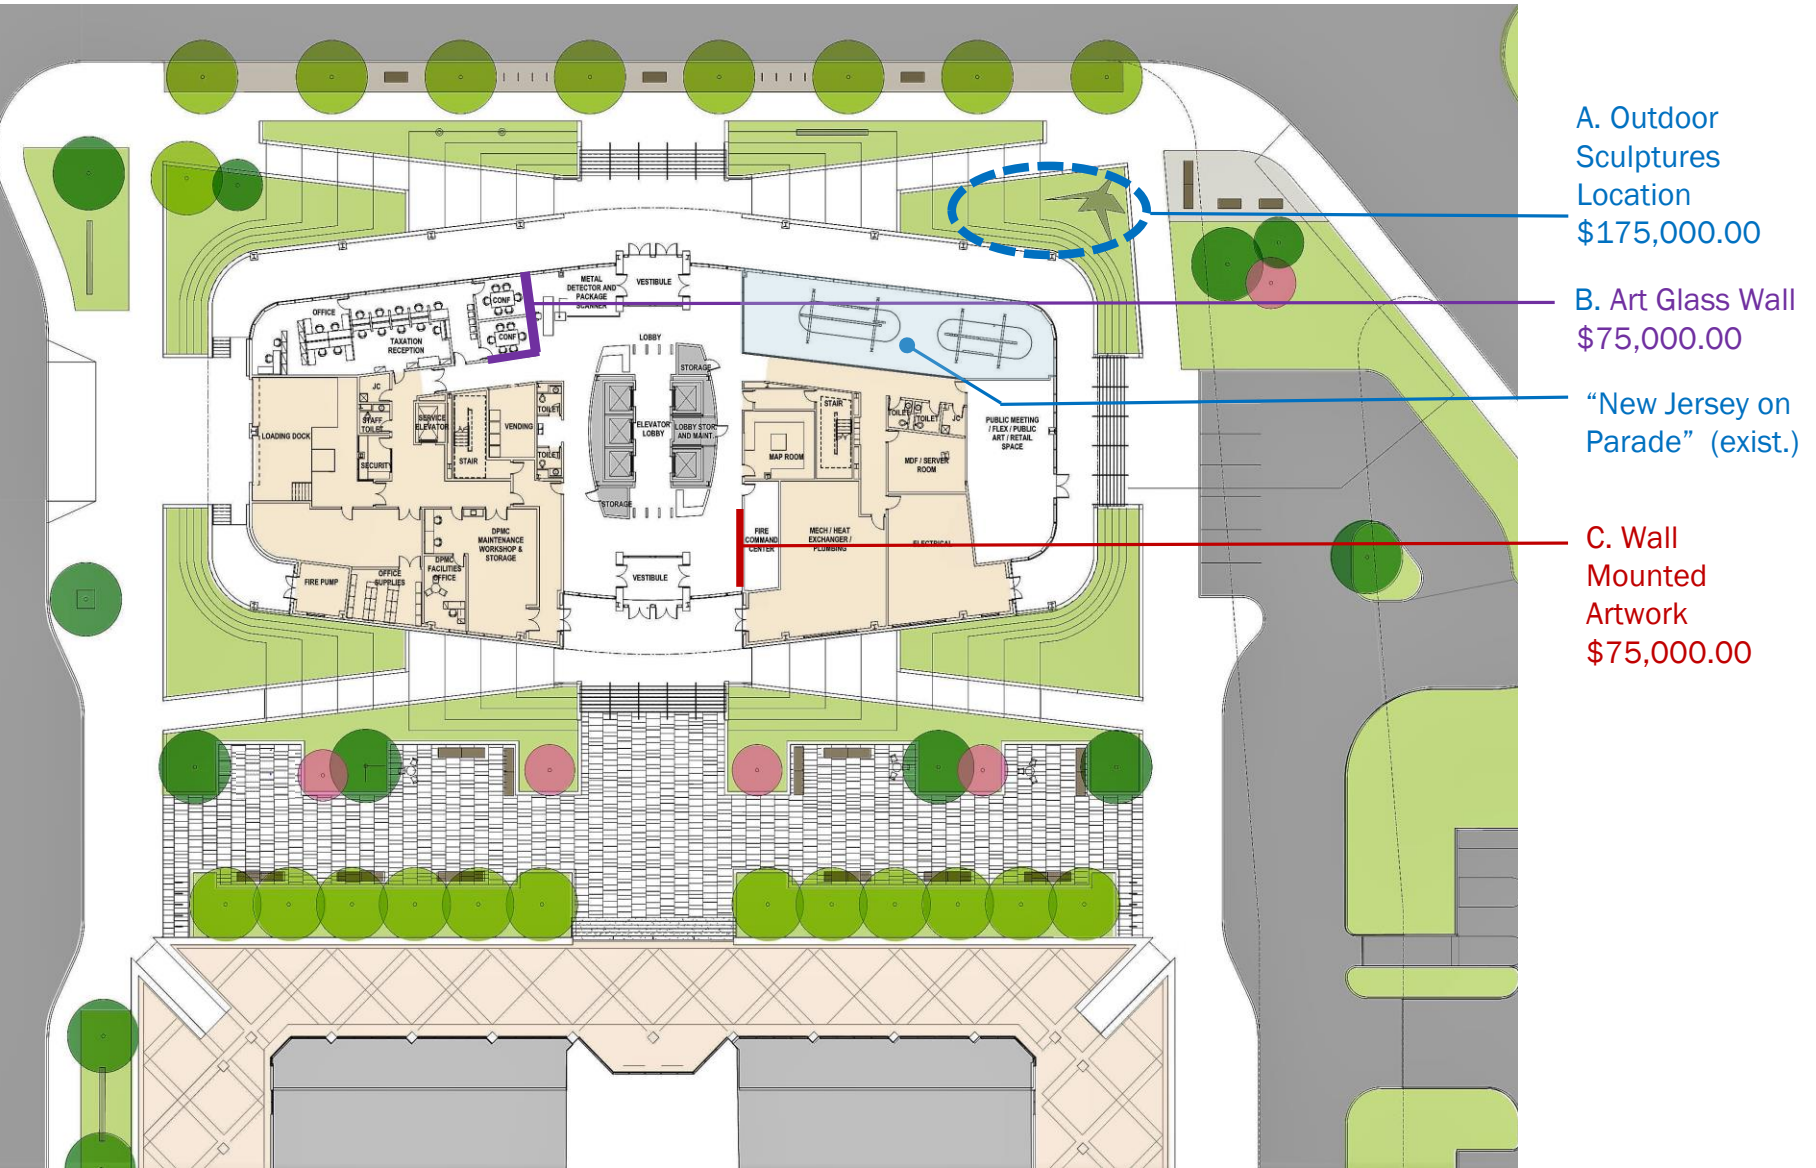

Public Art Work Locations – Site and First Floor Lobby

Public Art Work Locations – “New Jersey on Parade”

First Floor Plan

Art Work Locations – Typical Office Floor

D. Finished Artwork
Pieces to be located on
Floors 2 - 8

\$1,000.00 per floor x
seven floors
\$7,000.00 Total