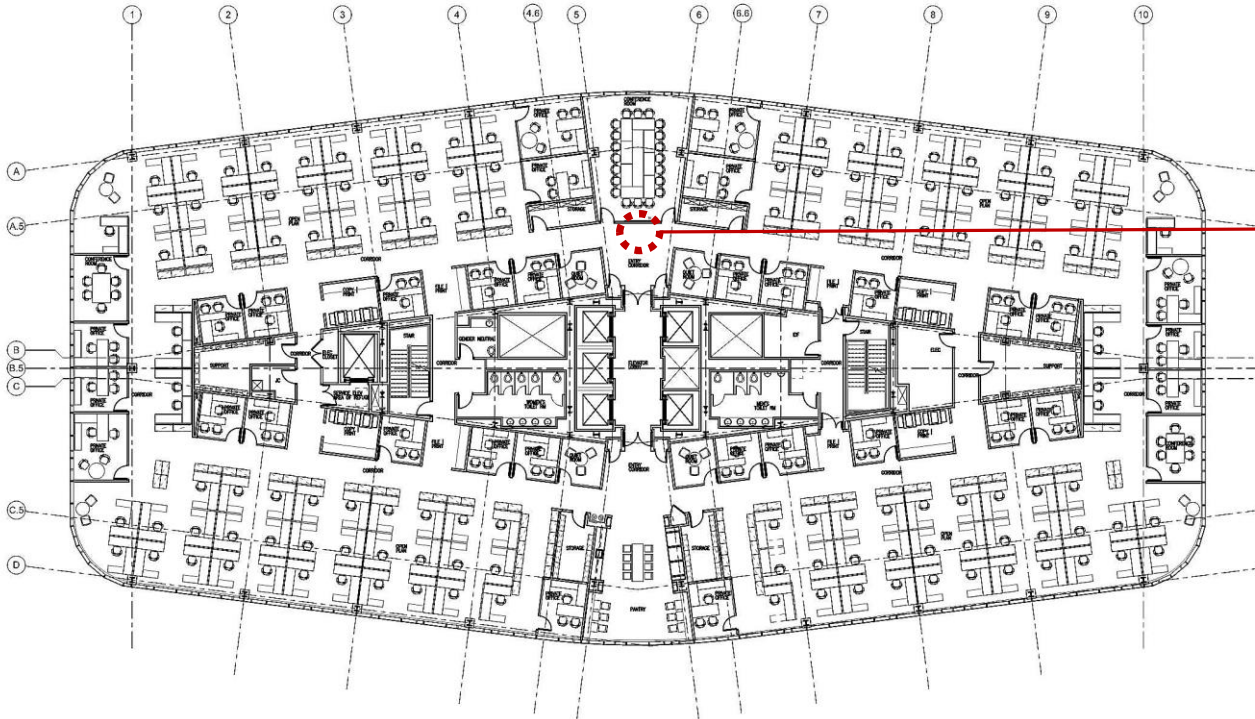

Public Art Work Locations – Site and First Floor Lobby

Public Art Work Locations – “New Jersey on Parade”

First Floor Plan

Art Work Locations – Typical Office Floor

D. Finished Artwork
Pieces to be located on
Floors 2 - 8

\$1,000.00 per floor x
seven floors
\$7,000.00 Total