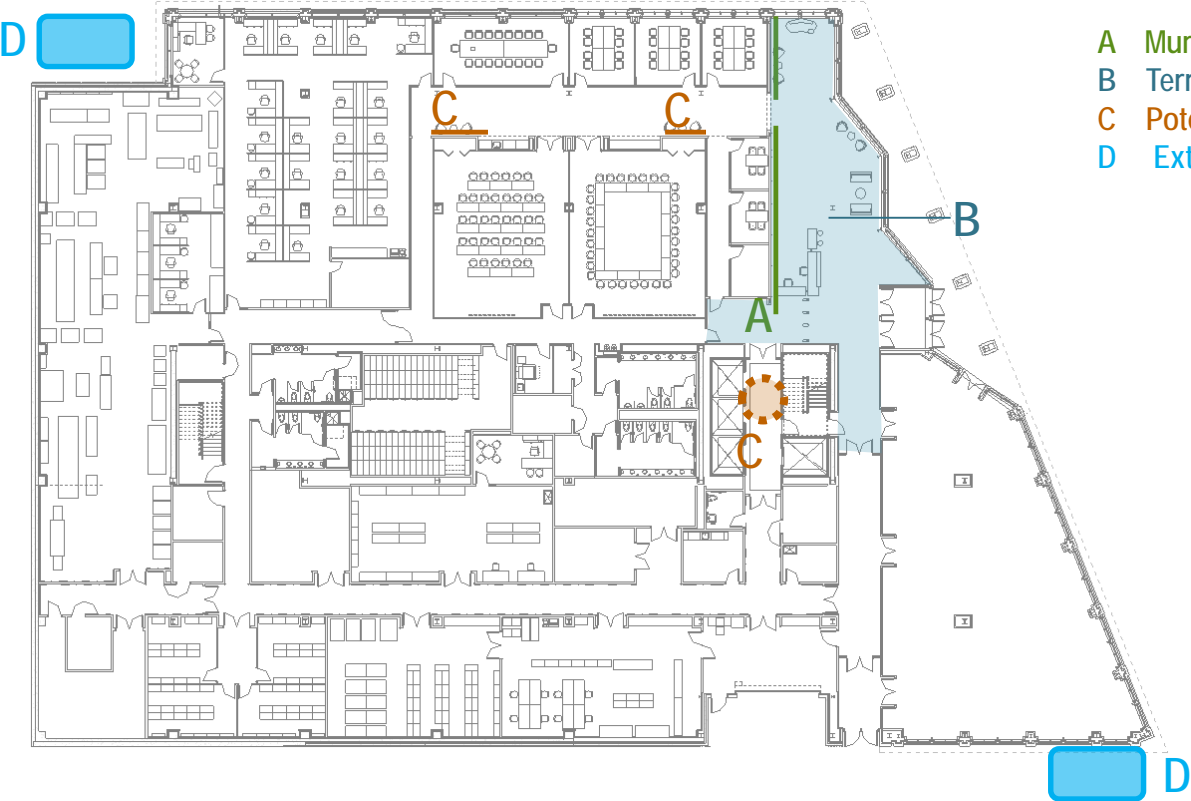

PUBLIC ARTWORK LOCATIONS PLAN

FIRST FLOOR

- A Mural at wall surface (\$75,000)
- B Terrazzo floor pattern (\$50,000)
- C Potential artwork location on walls (\$9,000)
- D Exterior streetscape artwork (\$100,000 each)

NJEDA Department of Health Building

Art Meeting: October 31, 2018

PUBLIC ARTWORK LOCATIONS PLAN

TYPICAL UPPER FLOOR

C Potential artwork location on wall in elevator lobbies (\$9,000)