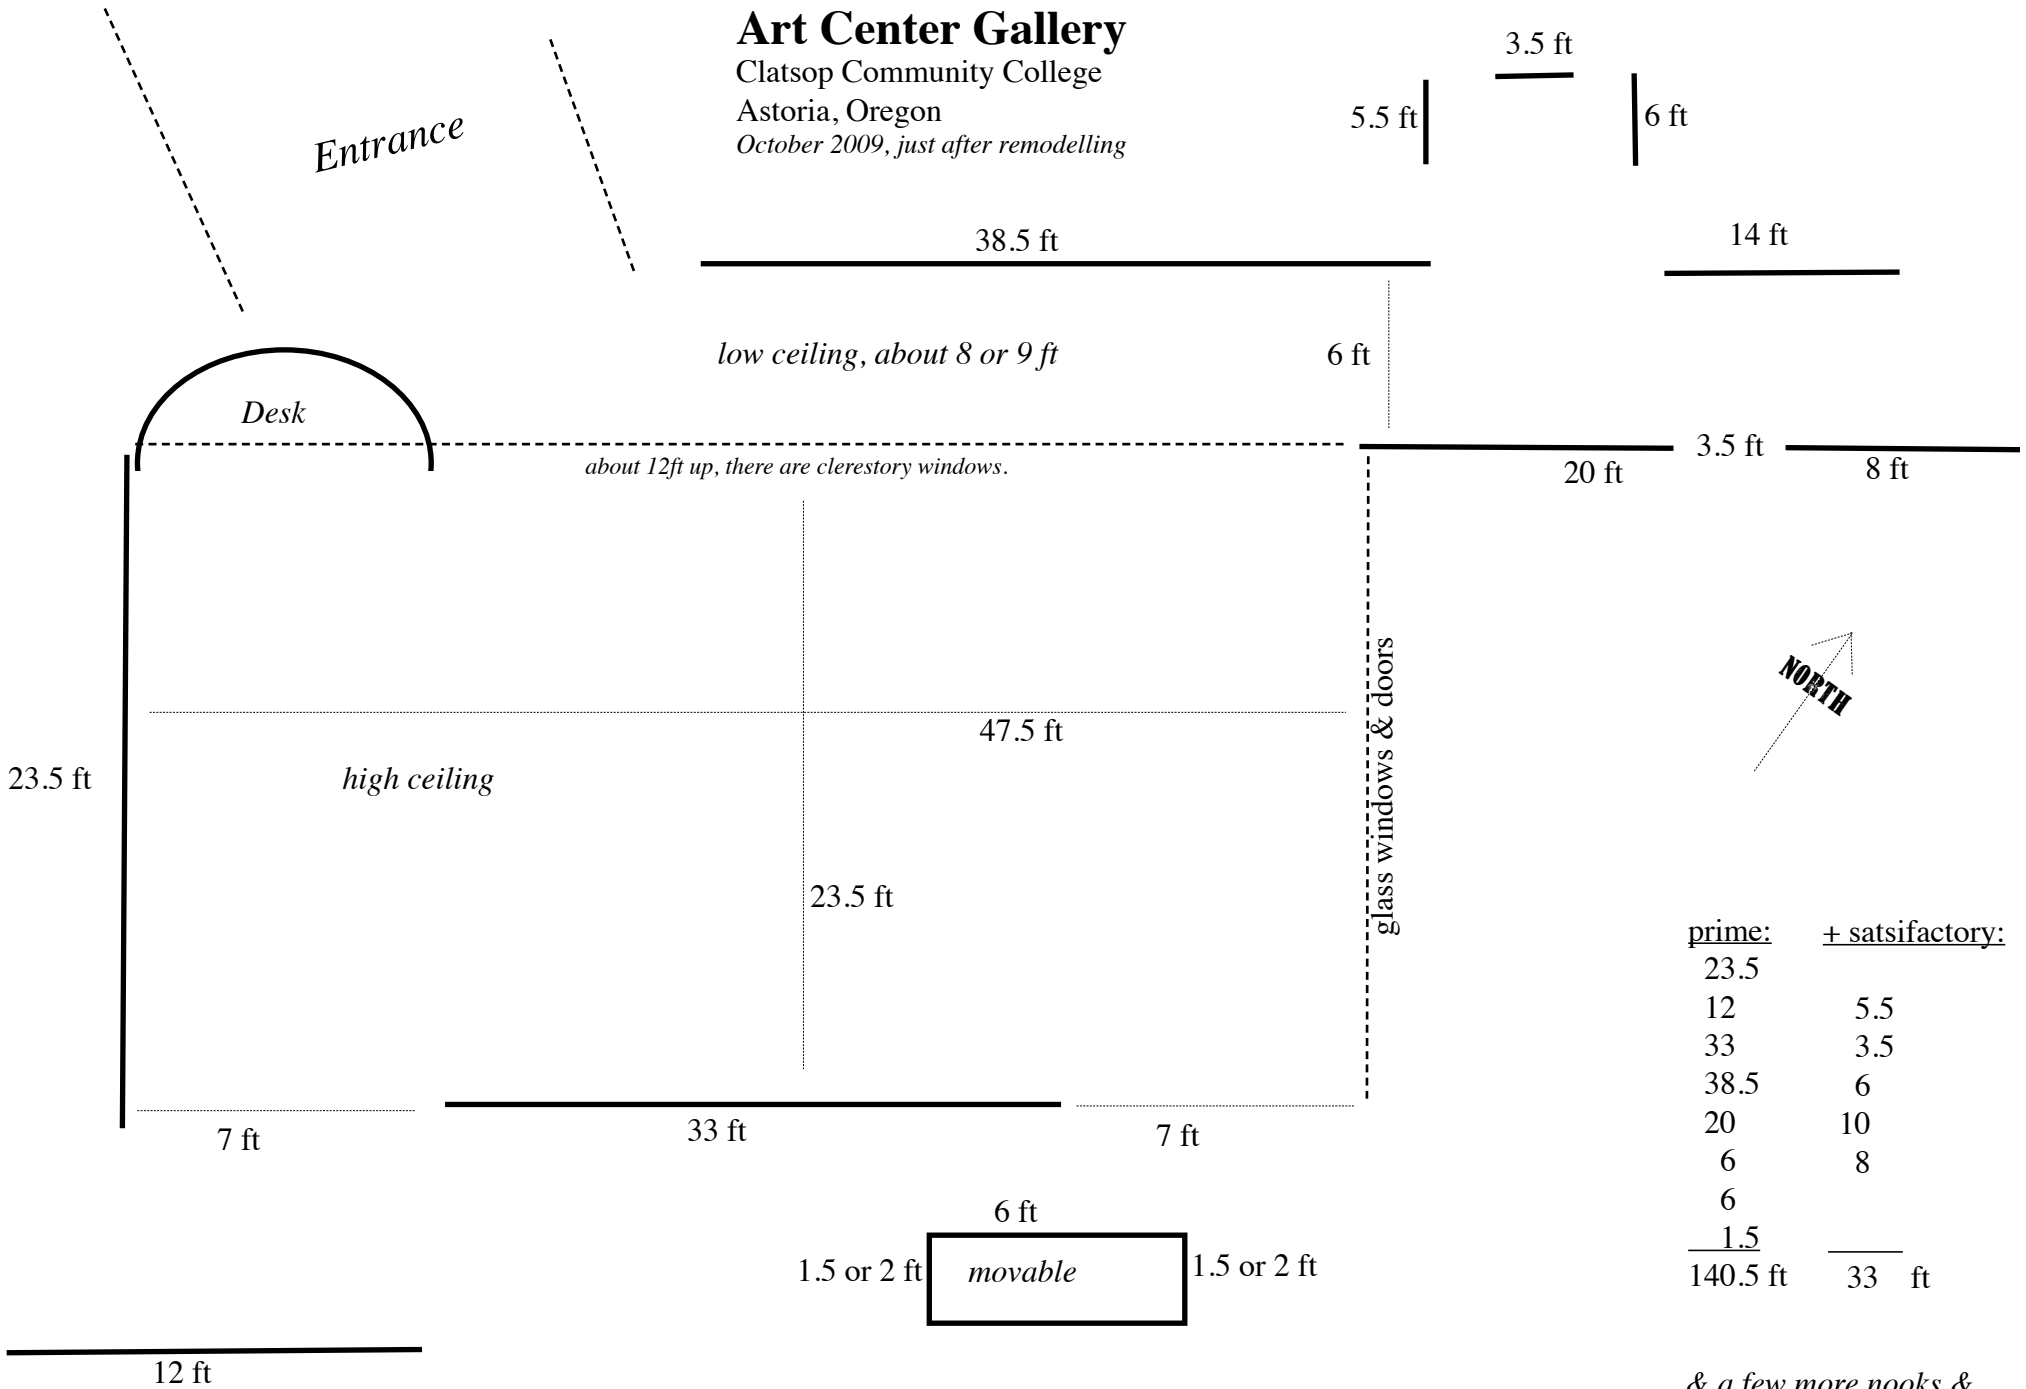

Art Center Gallery

Clatsop Community College

Astoria, Oregon

October 2009, just after remodelling

Entrance

<u>prime:</u>	<u>+ satisfactory:</u>
23.5	
12	5.5
33	3.5
38.5	6
20	10
6	8
6	
<u>1.5</u>	<u> </u>
140.5 ft	33 ft