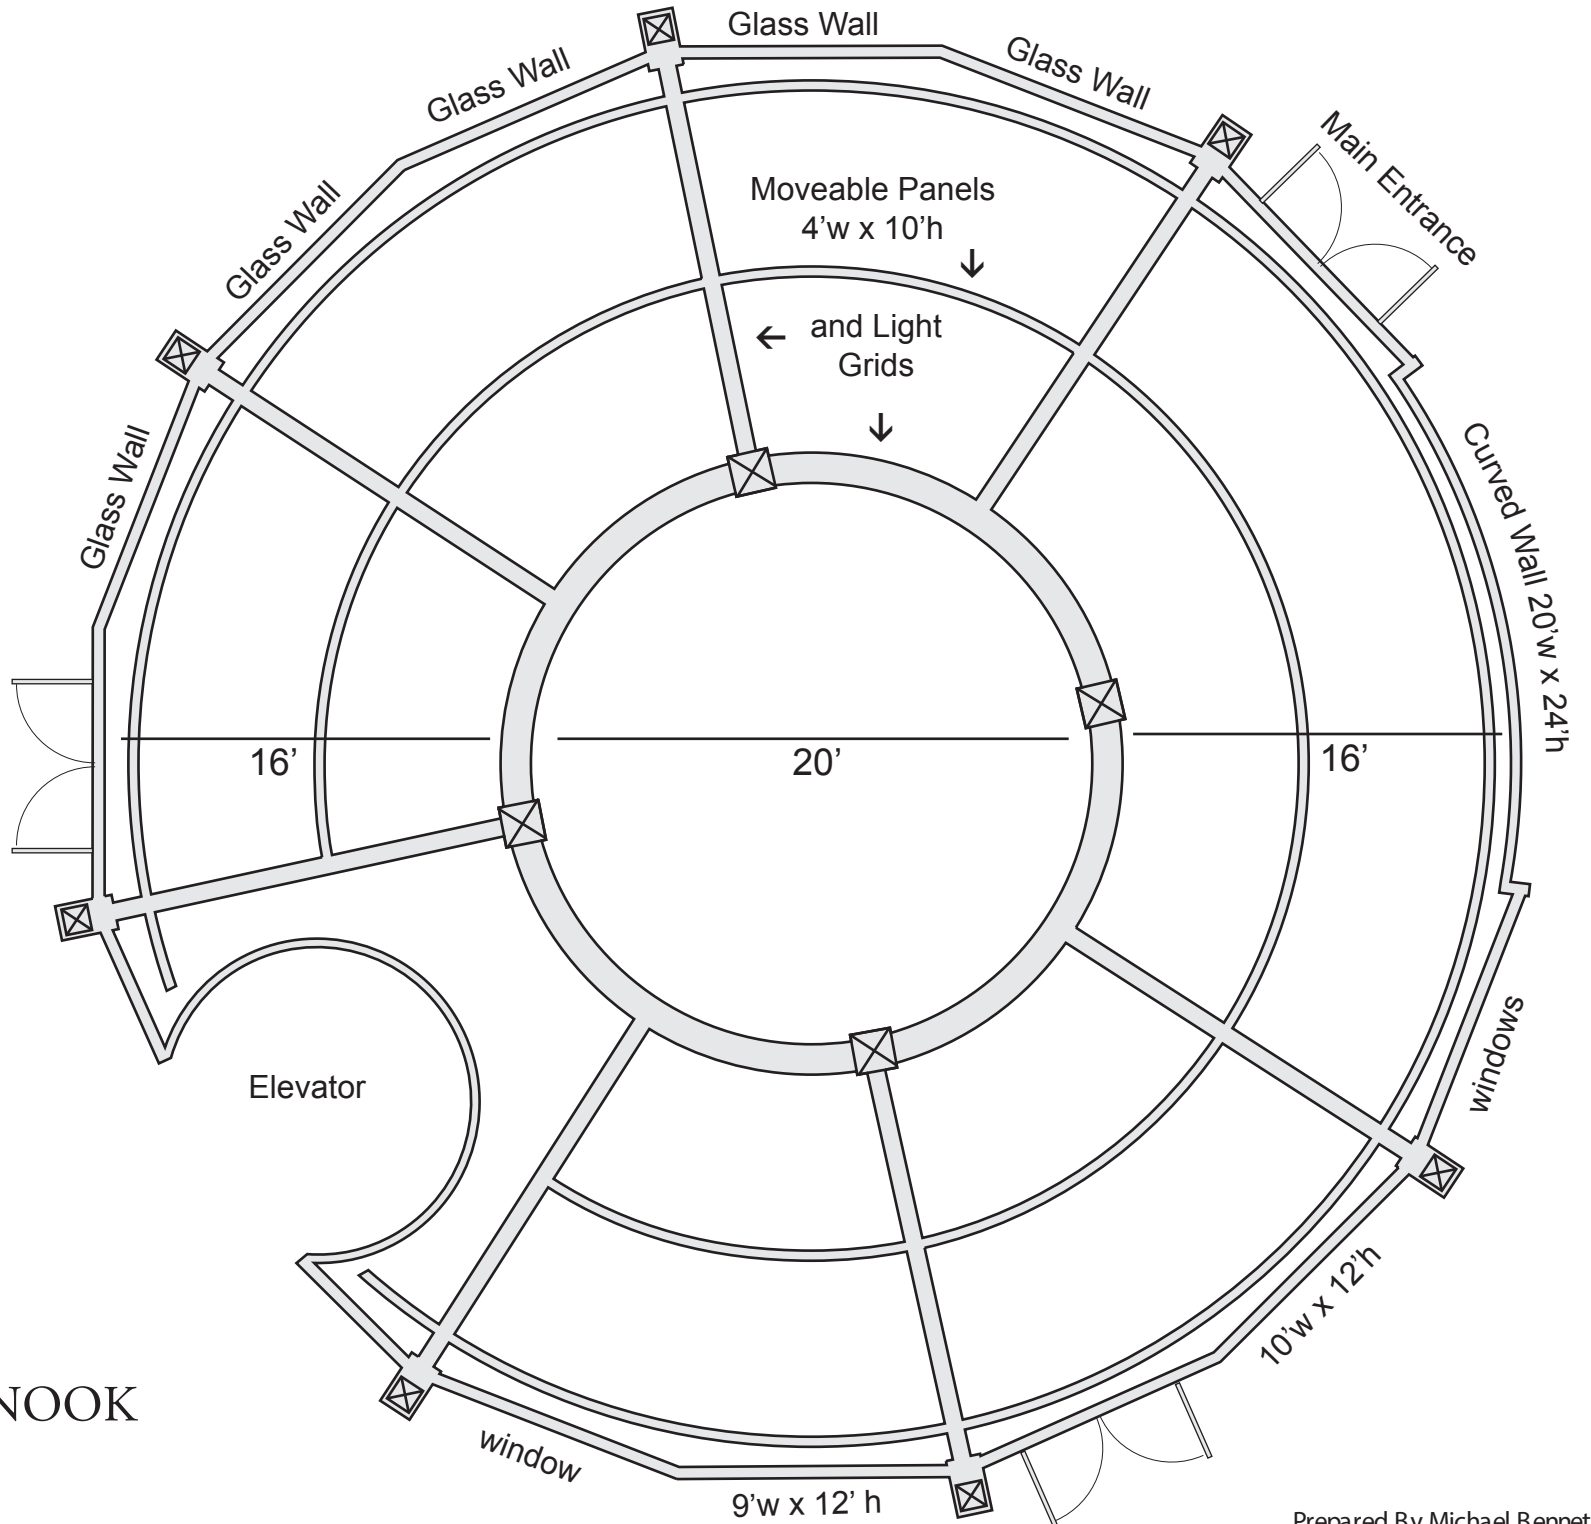

Adams State University  
Art Department  
Attn: Gallery Director  
208 Edgemont Boulevard  
Alamosa, CO 81101