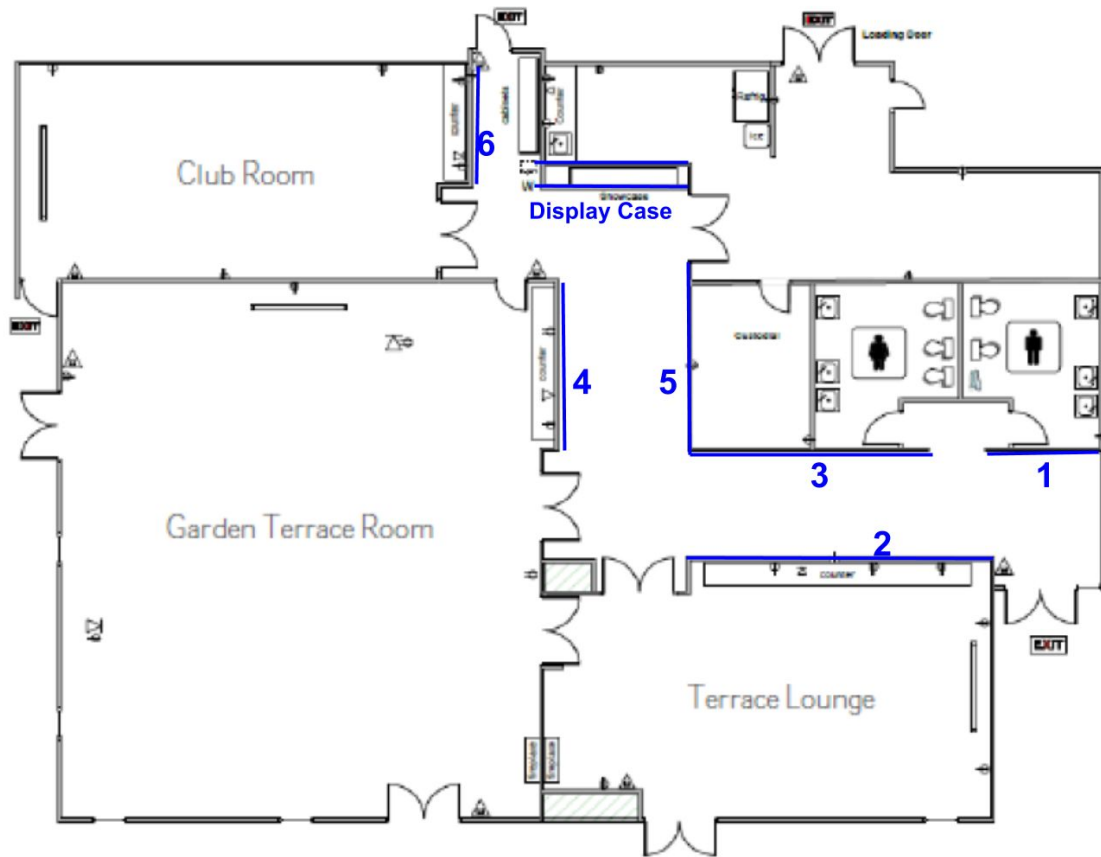

# Event House Gallery Space

1. Wall 1 - 9'w x 9'h
2. Wall 2 - 25'w x 9'h
3. Wall 3 - 19'w x 9'h
4. Wall 4 - 17'w x 9'h
5. Wall 5 - 15'w x 9'h
6. Wall 6 - 10'w x 9'h

Display Case - 4 1/2 w x 2' d x 6' h

# ABOUT THE SPACE

The site opened to the public as the Annenberg Community Beach House on April 25, 2009. The Beach House combines elements of the historic Marion Davies Estate with new amenities to create a truly unique community destination that's open to all. The Beach House Gallery is located in the Event House, between the historic pool and the Marion Davies Guest House. The Annenberg Community Beach House will be celebrating its tenth anniversary of opening this coming 2019 exhibition season.

The display space is a central hallway consisting of 9-foot high white walls, with approximately 100 linear feet total wall space and adjustable ceiling-mounted track lighting. In addition, there are two (2) lighted display cabinets (4ft.w x 6ft.h x 2ft.d) with adjustable glass shelves for small-scale, two and three-dimensional objects and fragile items. A floor plan with dimensions is included with this call detail. We highly encourage you to visit the Beach House to get a sense of the Event House gallery space before submitting a proposal. Gallery hours are 9:00 am to 4:00 pm daily unless a private event is scheduled. Please call (310) 458-4904 to confirm that the gallery is open.