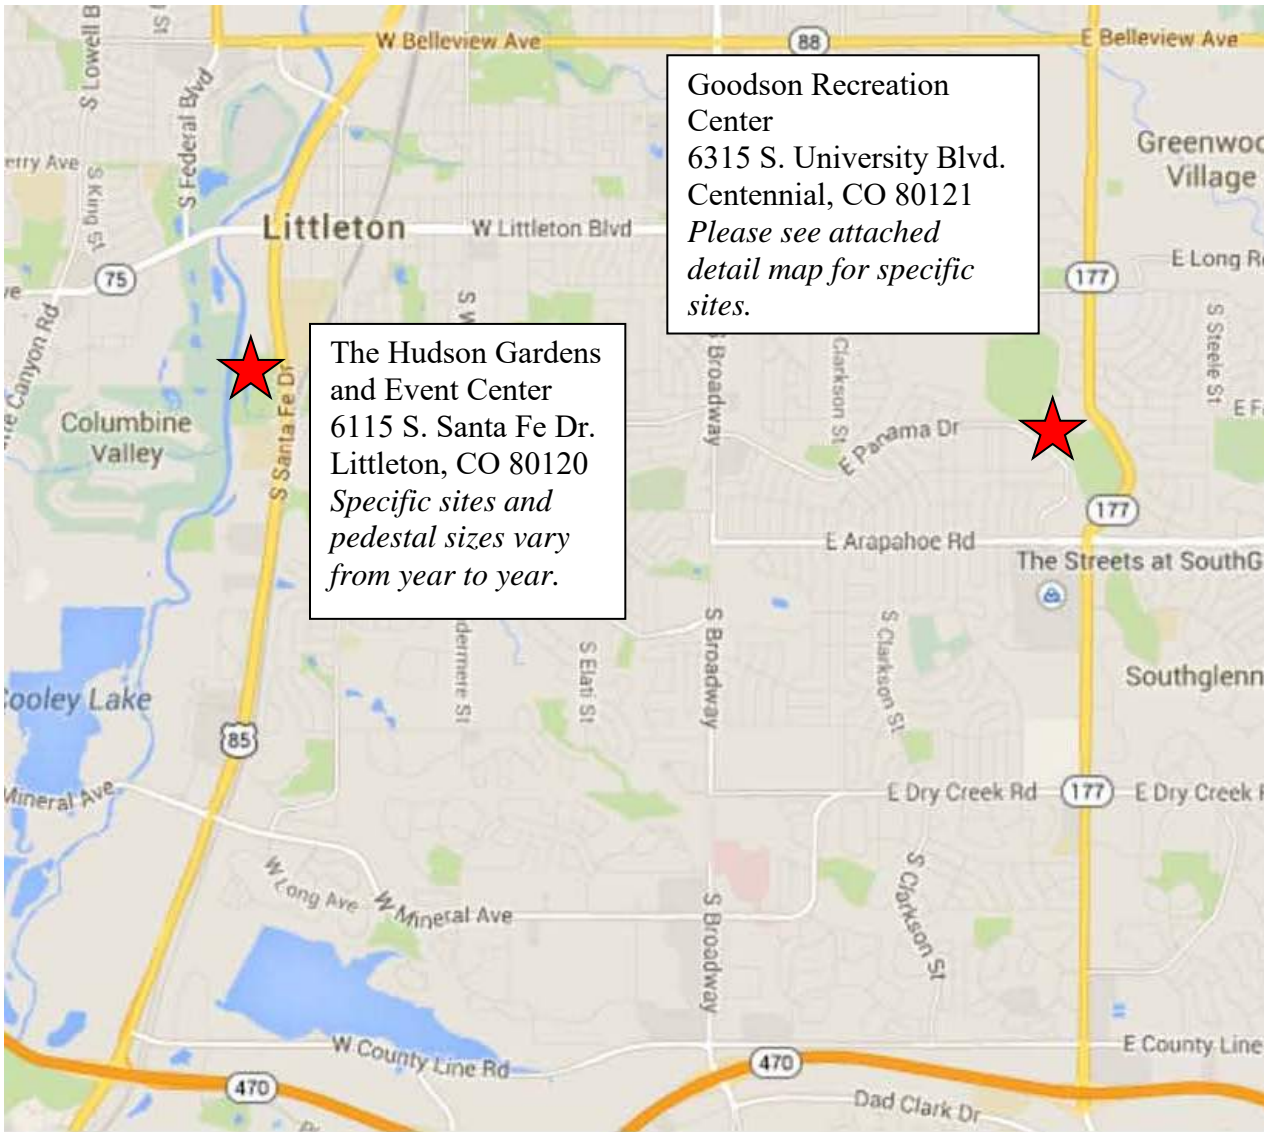

Vicinity Map

Art on Loan Program site locations.

Goodson Recreation Center

Display locations for the Art on Loan Program.

Indicates locations of existing display pedestals for the Art on Loan Program. Pedestals are 36" in diameter with a 24"x24"x1/2" inch mounting plate for artwork to be welded in place.