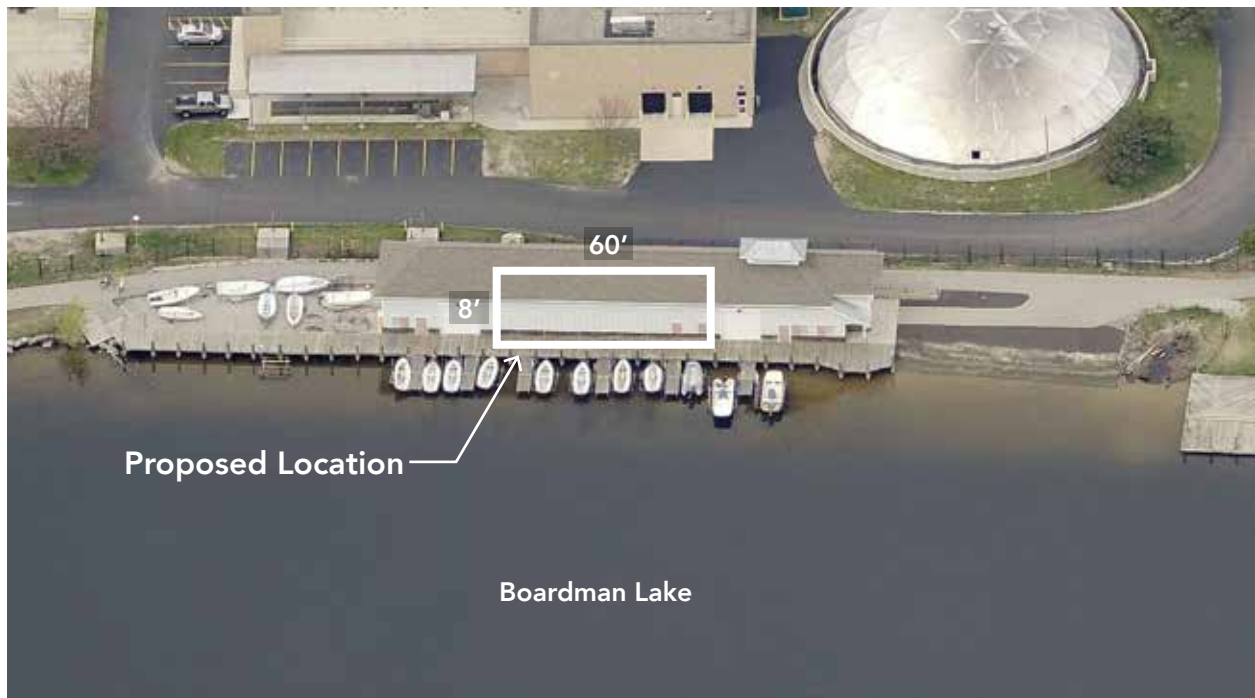

Location

The proposed project area for the Boathouse Sculpture Project (see Figure 1.1 and 1.2 below).

Figure 1.1

Figure 1.2

Attachments

Traverse City Arts Commission

Governmental Center
400 Boardman Avenue
Traverse City, Michigan 49684