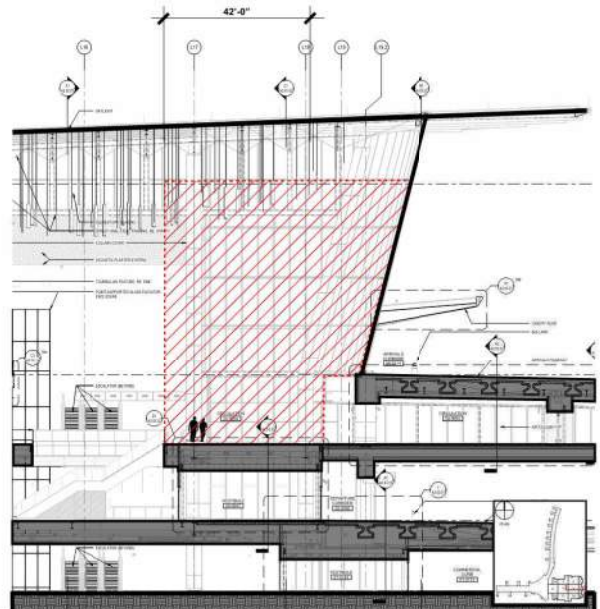

APPROACH FROM NORTH SHOWING "PROW" ARCHITECTURAL ELEMENT

PROW ART LOCATION *RED SPHERES ART PIECE SHOWN FOR REFERENCE ONLY

PROW ART LOCATION *RED SPHERES ART PIECE SHOWN FOR REFERENCE ONLY

EAST ELEVATION SHOWING PROW ART LOCATION

NORTH ELEVATION SHOWING PROW ART LOCATION

SECTION THROUGH BOULEVARD SHOWING PROW ART LOCATION *RED SPHERES ART PIECE SHOWN FOR REFERENCE ONLY

FEATURE WALL & BACKLIT SIGNAGE AT DEPARTURES

"THE PORTAL" MEDIA FEATURE AT DEPARTURES

FEATURE WALL & SKYLIGHT AT ARRIVALS

"THE PORTAL" MEDIA FEATURE & SPECIALTY LIGHTING AT ARRIVALS

EAST/WEST SECTION DIAGRAM SHOWING THE PROW ART LOCATION WITH THE HYATT ATRIUM BEYOND (IN BLUE) SHOWN FOR SCALE

NORTH/SOUTH SECTION DIAGRAM AT PROW ART LOCATION

EAST/WEST SECTION DIAGRAM AT PROW ART LOCATION

AVAILABLE HANGING LOCATIONS AT PROW ART LOCATION

FLOOR STRUCTURE AT PROW ART LOCATION

SECTION THROUGH LANDSIDE SHOWING PROW ART LOCATION * RED SPHERE ART PIECE SHOWN FOR REFERENCE ONLY