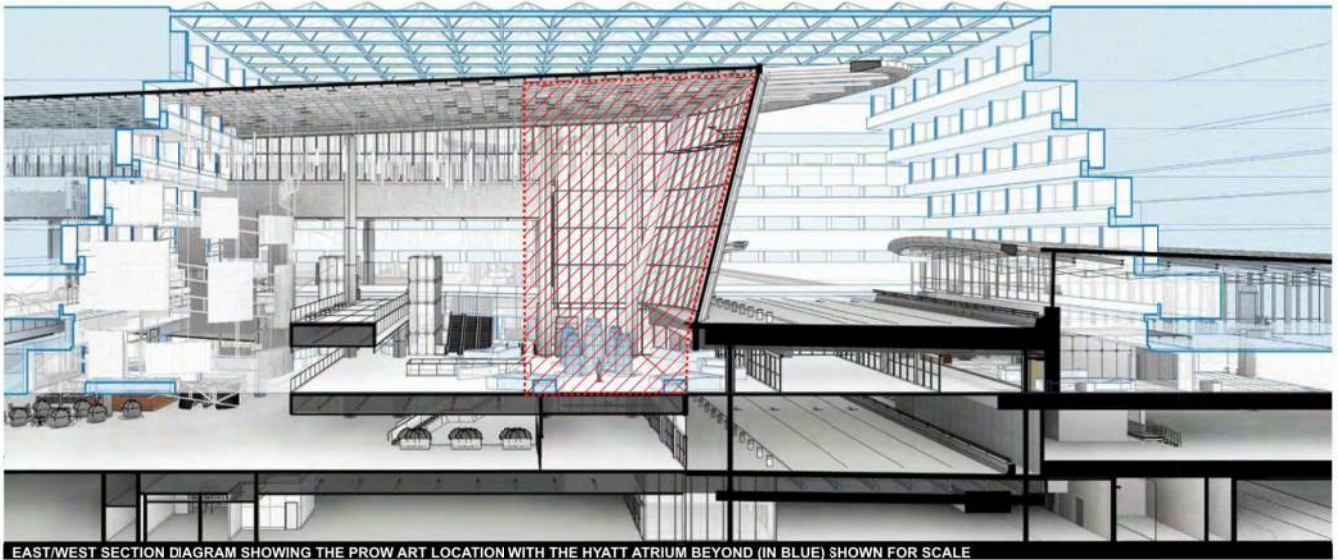

NORTH ELEVATION SHOWING PROW ART LOCATION

SECTION THROUGH BOULEVARD SHOWING PROW ART LOCATION *RED SPHERES ART PIECE SHOWN FOR REFERENCE ONLY

FEATURE WALL & BACKLIT SIGNAGE AT DEPARTURES

"THE PORTAL" MEDIA FEATURE AT DEPARTURES

FEATURE WALL & SKYLIGHT AT ARRIVALS

"THE PORTAL" MEDIA FEATURE & SPECIALTY LIGHTING AT ARRIVALS

EAST/WEST SECTION DIAGRAM SHOWING THE PROW ART LOCATION WITH THE HYATT ATRIUM BEYOND (IN BLUE) SHOWN FOR SCALE