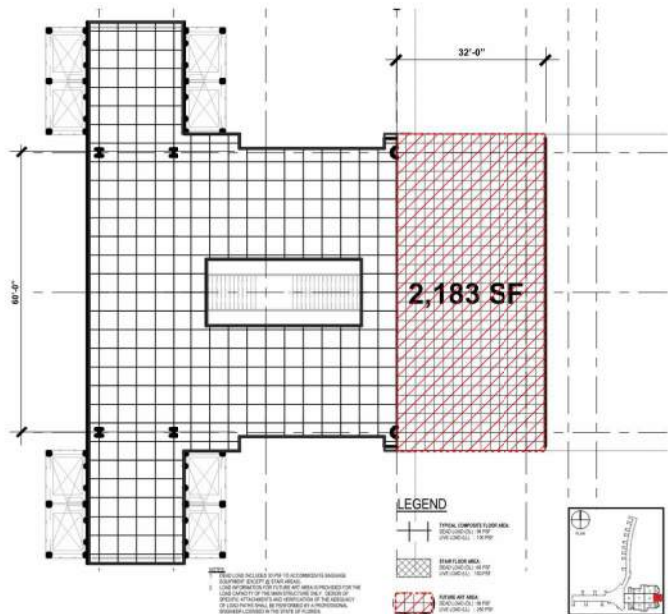

NORTH ELEVATION SHOWING PROW ART LOCATION

SECTION THROUGH BOULEVARD SHOWING PROW ART LOCATION *RED SPHERES ART PIECE SHOWN FOR REFERENCE ONLY

FEATURE WALL & BACKLIT SIGNAGE AT DEPARTURES

"THE PORTAL" MEDIA FEATURE AT DEPARTURES

FEATURE WALL & SKYLIGHT AT ARRIVALS

"THE PORTAL" MEDIA FEATURE & SPECIALTY LIGHTING AT ARRIVALS

EAST/WEST SECTION DIAGRAM SHOWING THE PROW ART LOCATION WITH THE HYATT ATRIUM BEYOND (IN BLUE) SHOWN FOR SCALE

NORTH/SOUTH SECTION DIAGRAM AT PROW ART LOCATION

EAST/WEST SECTION DIAGRAM AT PROW ART LOCATION

AVAILABLE HANGING LOCATIONS AT PROW ART LOCATION

FLOOR STRUCTURE AT PROW ART LOCATION

SECTION THROUGH LANDSIDE SHOWING PROW ART LOCATION * RED SPHERE ART PIECE SHOWN FOR REFERENCE ONLY