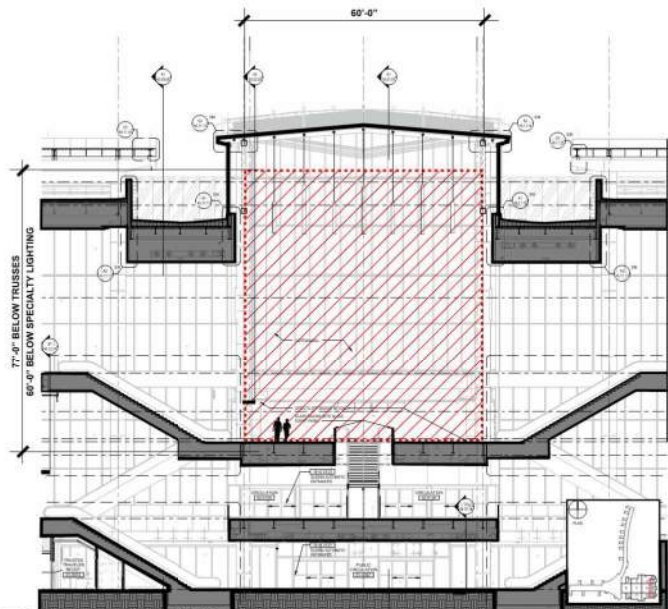

APPROACH FROM NORTH SHOWING "PROW" ARCHITECTURAL ELEMENT

PROW ART LOCATION *RED SPHERES ART PIECE SHOWN FOR REFERENCE ONLY

PROW ART LOCATION *RED SPHERES ART PIECE SHOWN FOR REFERENCE ONLY

EAST ELEVATION SHOWING PROW ART LOCATION

NORTH ELEVATION SHOWING PROW ART LOCATION

SECTION THROUGH BOULEVARD SHOWING PROW ART LOCATION *RED SPHERES ART PIECE SHOWN FOR REFERENCE ONLY

FEATURE WALL & BACKLIT SIGNAGE AT DEPARTURES

"THE PORTAL" MEDIA FEATURE AT DEPARTURES

FEATURE WALL & SKYLIGHT AT ARRIVALS

"THE PORTAL" MEDIA FEATURE & SPECIALTY LIGHTING AT ARRIVALS

EAST/WEST SECTION DIAGRAM SHOWING THE PROW ART LOCATION WITH THE HYATT ATRIUM BEYOND (IN BLUE) SHOWN FOR SCALE

NORTH/SOUTH SECTION DIAGRAM AT PROW ART LOCATION

EAST/WEST SECTION DIAGRAM AT PROW ART LOCATION

AVAILABLE HANGING LOCATIONS AT PROW ART LOCATION

FLOOR STRUCTURE AT PROW ART LOCATION

SECTION THROUGH LANDSIDE SHOWING PROW ART LOCATION * RED SPHERE ART PIECE SHOWN FOR REFERENCE ONLY