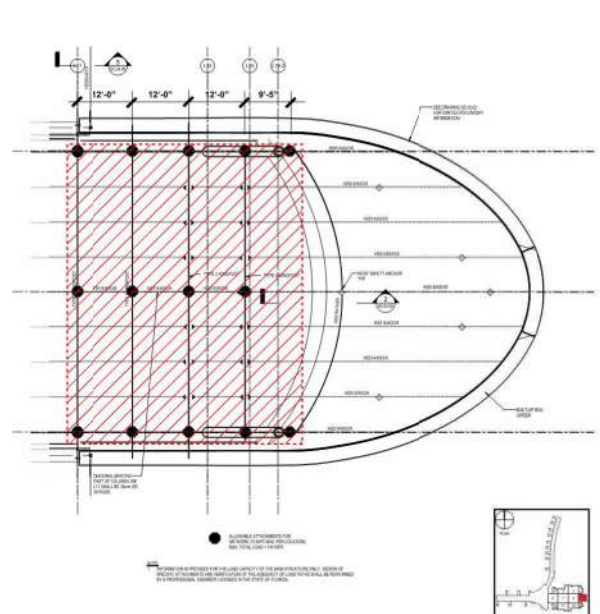

APPROACH FROM NORTH SHOWING "PROW" ARCHITECTURAL ELEMENT

PROW ART LOCATION *RED SPHERES ART PIECE SHOWN FOR REFERENCE ONLY

PROW ART LOCATION *RED SPHERES ART PIECE SHOWN FOR REFERENCE ONLY

EAST ELEVATION SHOWING PROW ART LOCATION

NORTH ELEVATION SHOWING PROW ART LOCATION

SECTION THROUGH BOULEVARD SHOWING PROW ART LOCATION *RED SPHERES ART PIECE SHOWN FOR REFERENCE ONLY

FEATURE WALL & BACKLIT SIGNAGE AT DEPARTURES

"THE PORTAL" MEDIA FEATURE AT DEPARTURES

FEATURE WALL & SKYLIGHT AT ARRIVALS

"THE PORTAL" MEDIA FEATURE & SPECIALTY LIGHTING AT ARRIVALS

EAST/WEST SECTION DIAGRAM SHOWING THE PROW ART LOCATION WITH THE HYATT ATRIUM BEYOND (IN BLUE) SHOWN FOR SCALE

NORTH/SOUTH SECTION DIAGRAM AT PROW ART LOCATION

EAST/WEST SECTION DIAGRAM AT PROW ART LOCATION

AVAILABLE HANGING LOCATIONS AT PROW ART LOCATION

FLOOR STRUCTURE AT PROW ART LOCATION

SECTION THROUGH LANDSIDE SHOWING PROW ART LOCATION * RED SPHERE ART PIECE SHOWN FOR REFERENCE ONLY