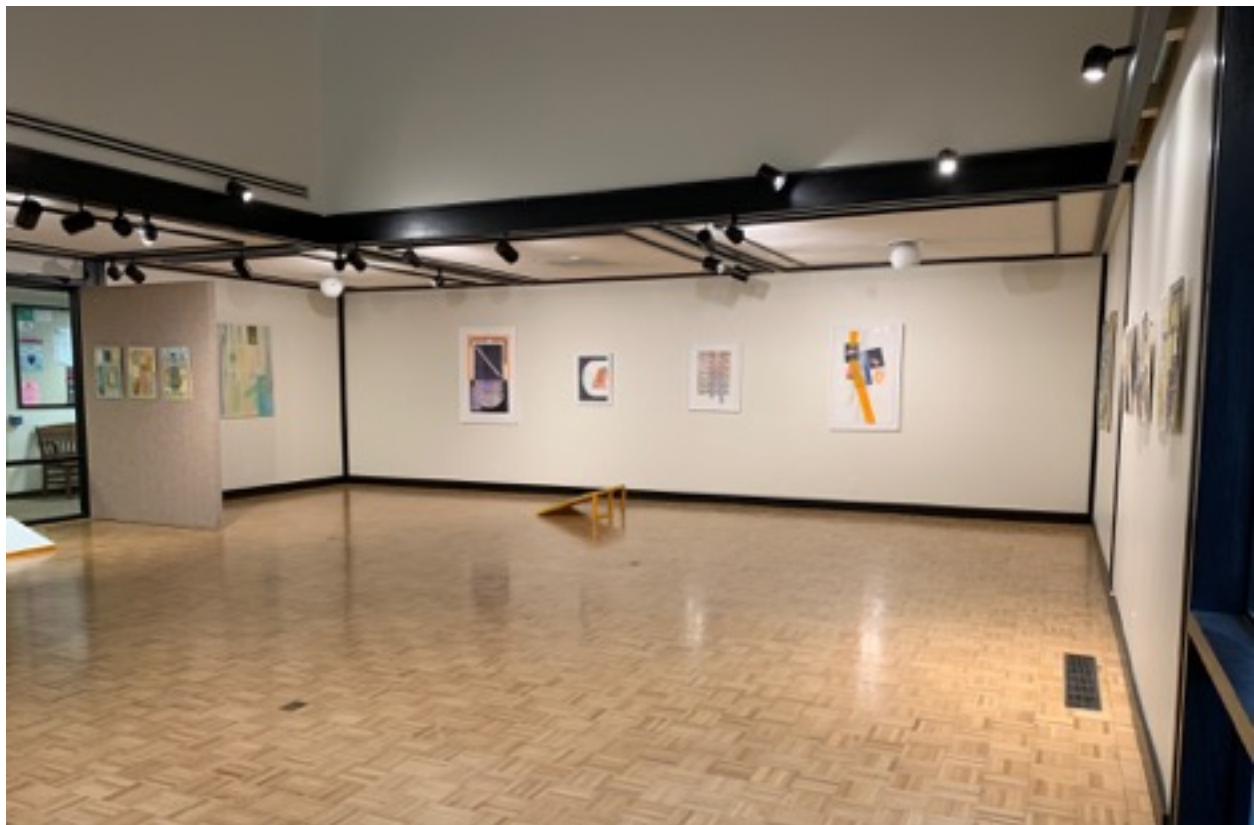

View from lobby

Interior view

View of atrium and gallery from mezzanine

The Art Gallery at Umpqua Community College is a 1,100 square foot exhibit space located in the Whipple Fine Arts Center. In addition to regular wall space, a hanging system allows for installation in front of glass walls. The Art Gallery can also be furnished with up to 25 sculpture blocks of various sizes, all white, some with plexiglass protective cases. The Art Gallery is in a climate-controlled building, with separate locking doors. A security system is in place, and the gallery is monitored from an adjacent office.