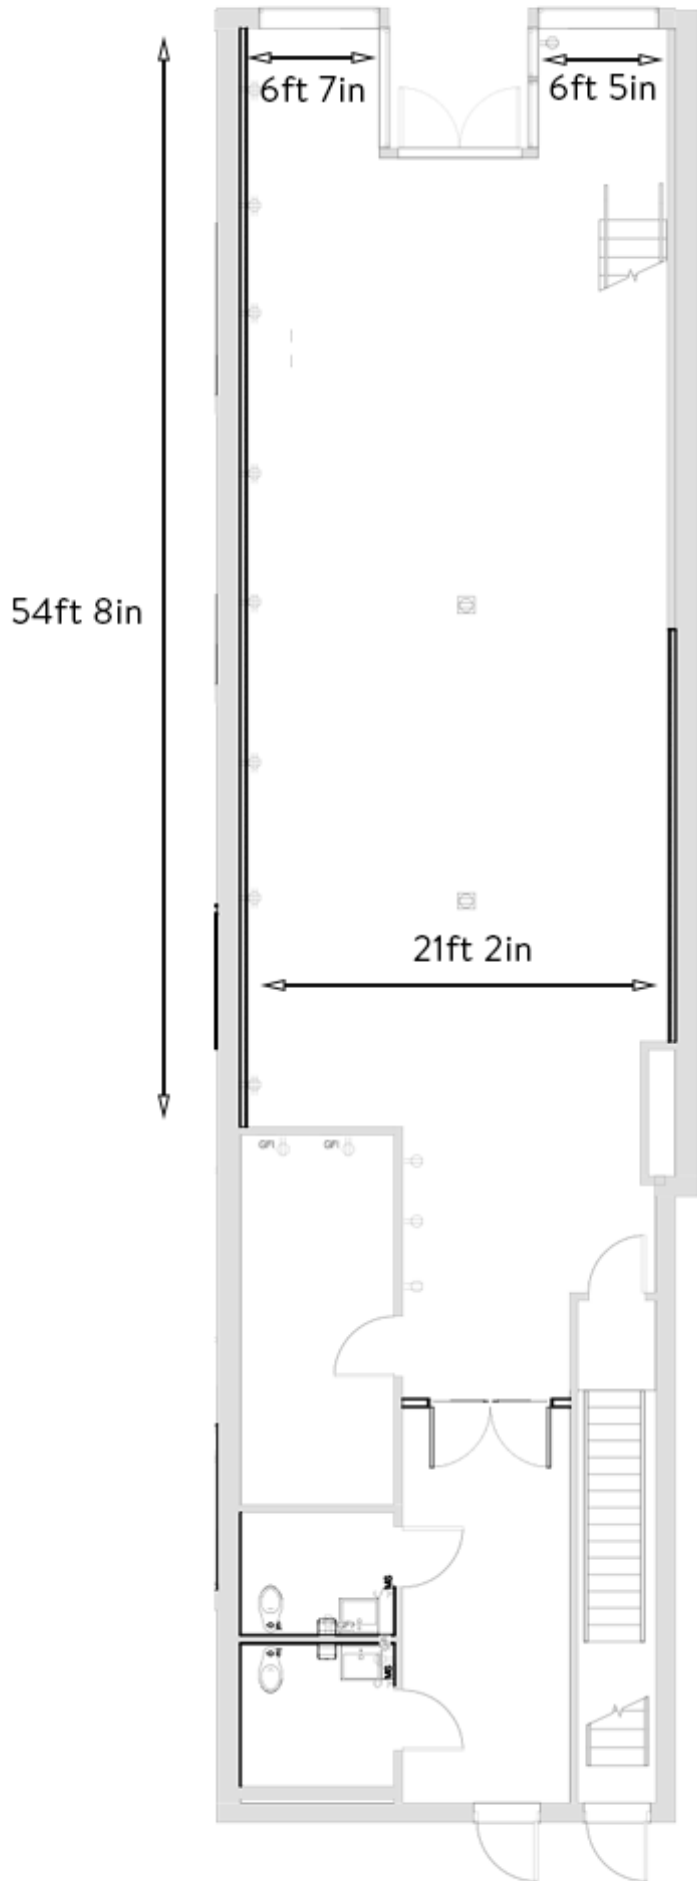

115 W LIBERTY

Plan to install a grid on the ceiling for installations

10ft 4in floor to grid

11ft 10in floor to ceiling