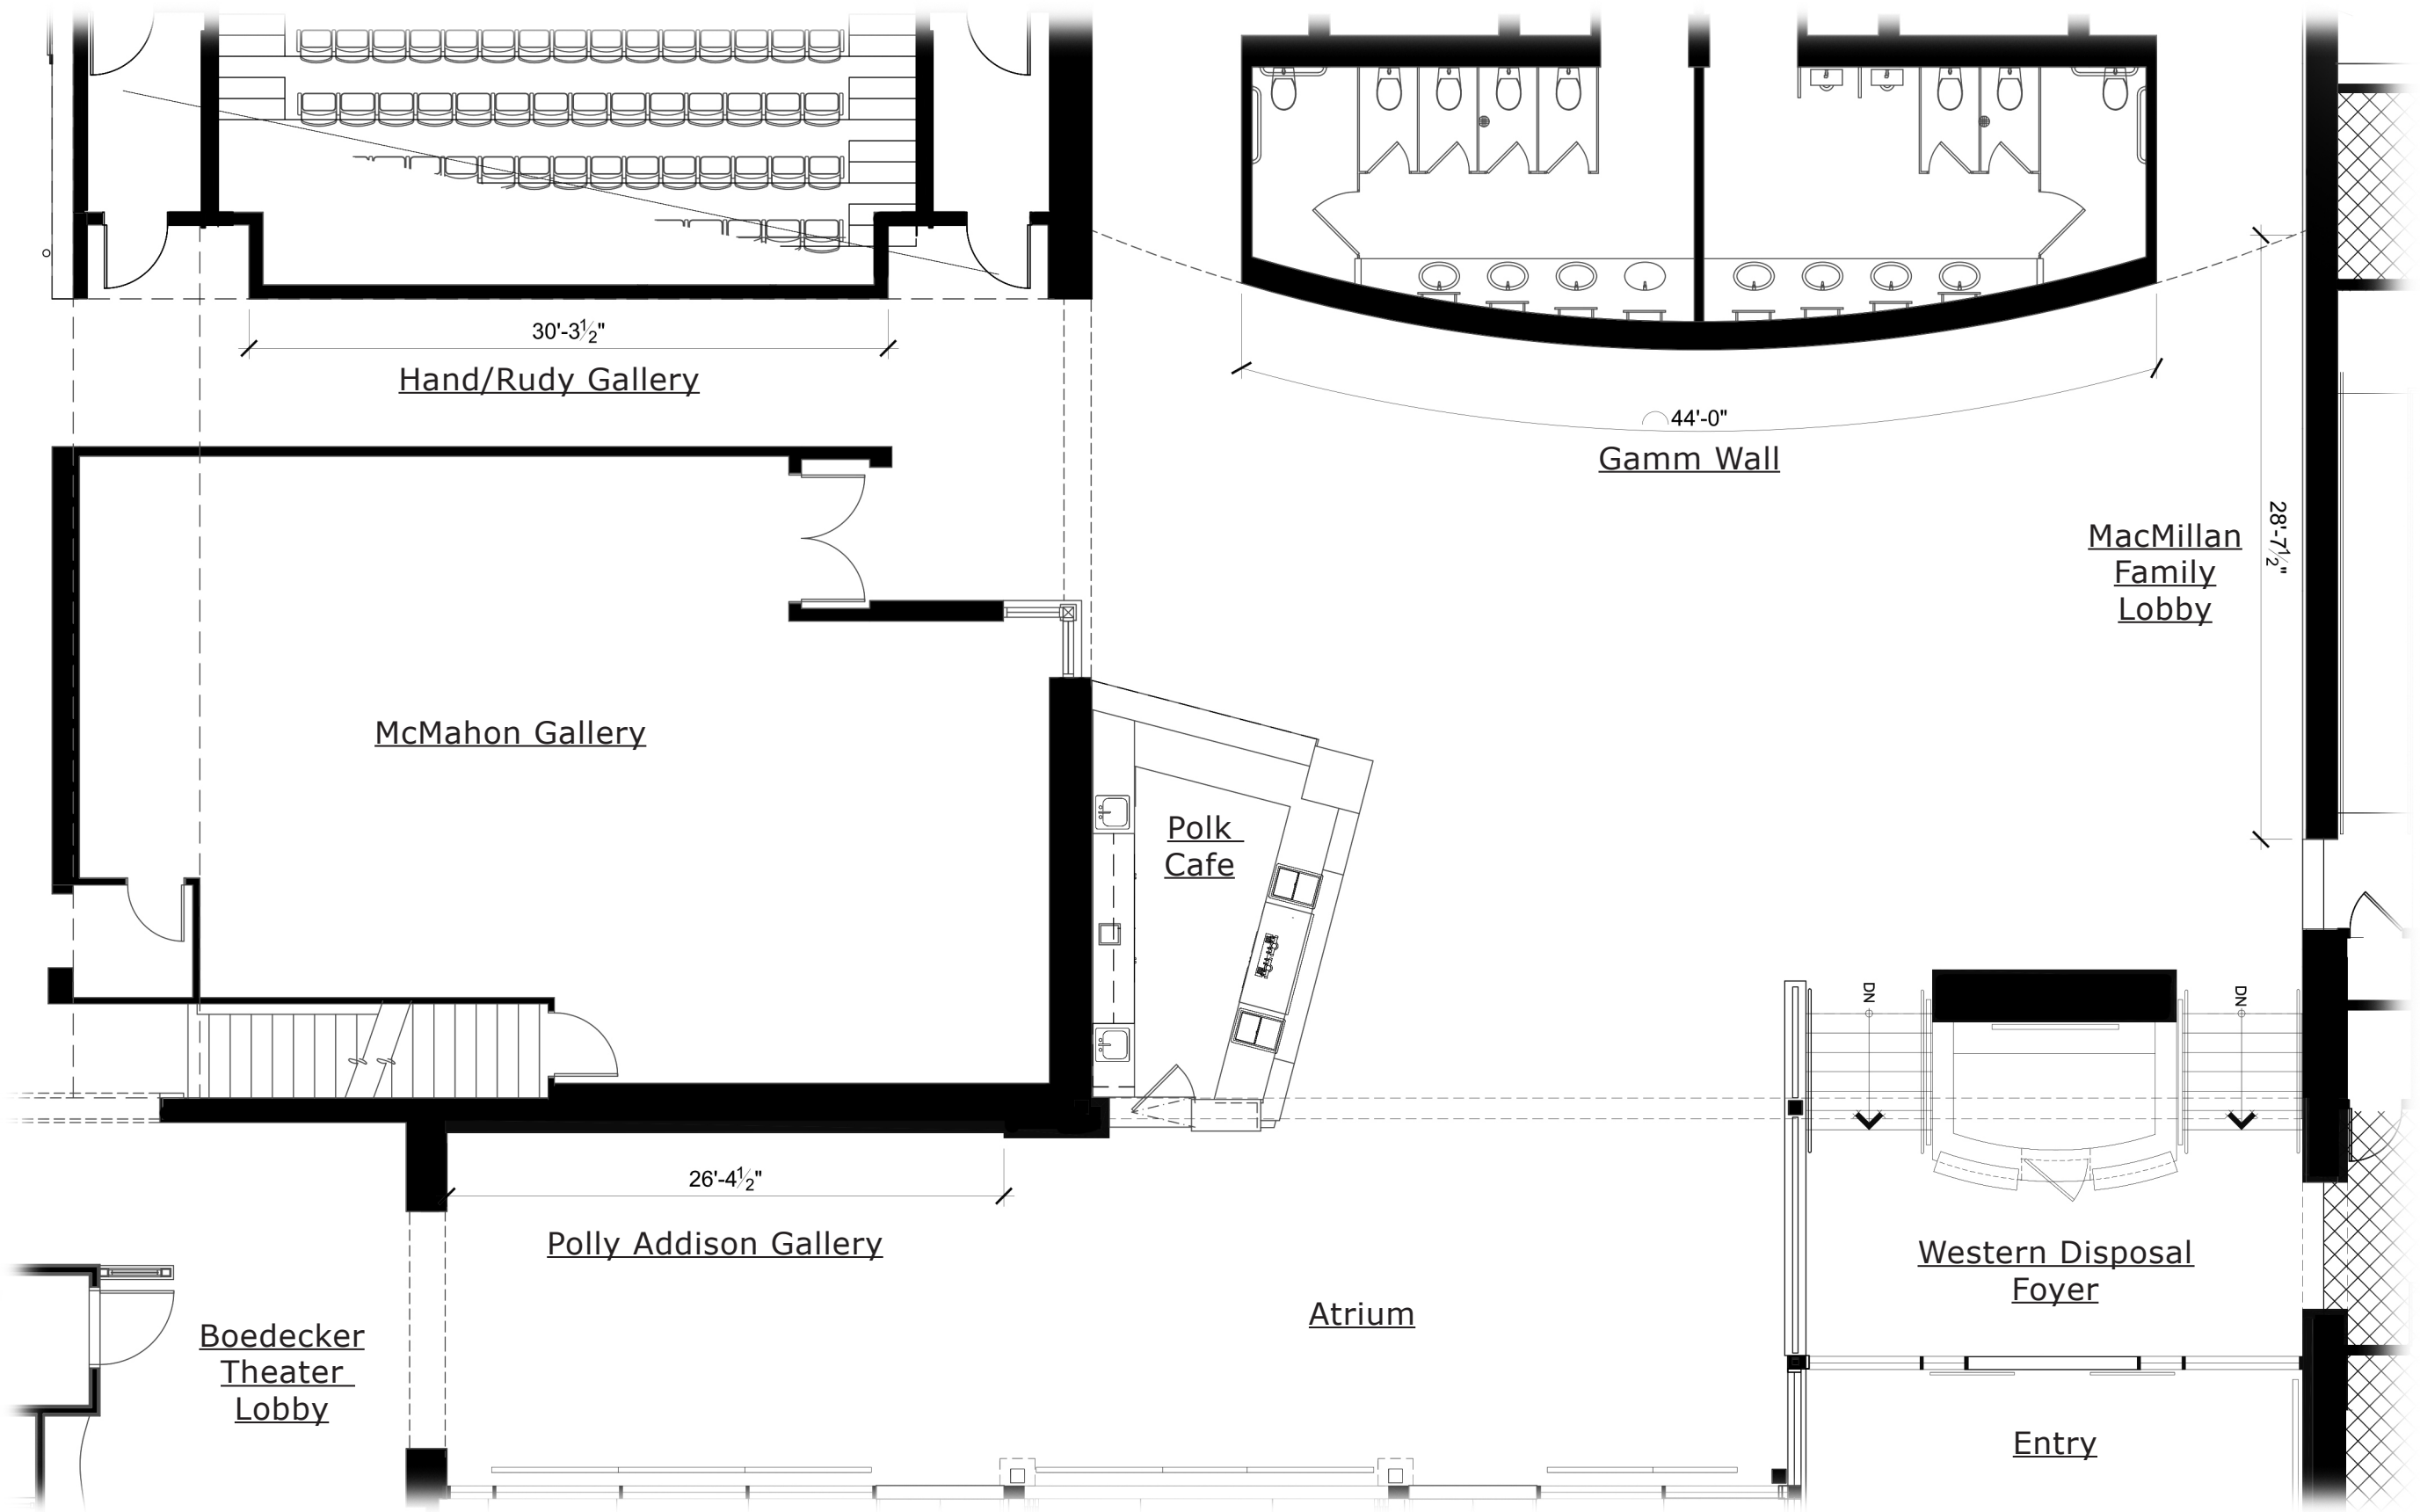

# DAIRYARTS CENTER

Main Level Floor Plan

1/8" = 1'-0"