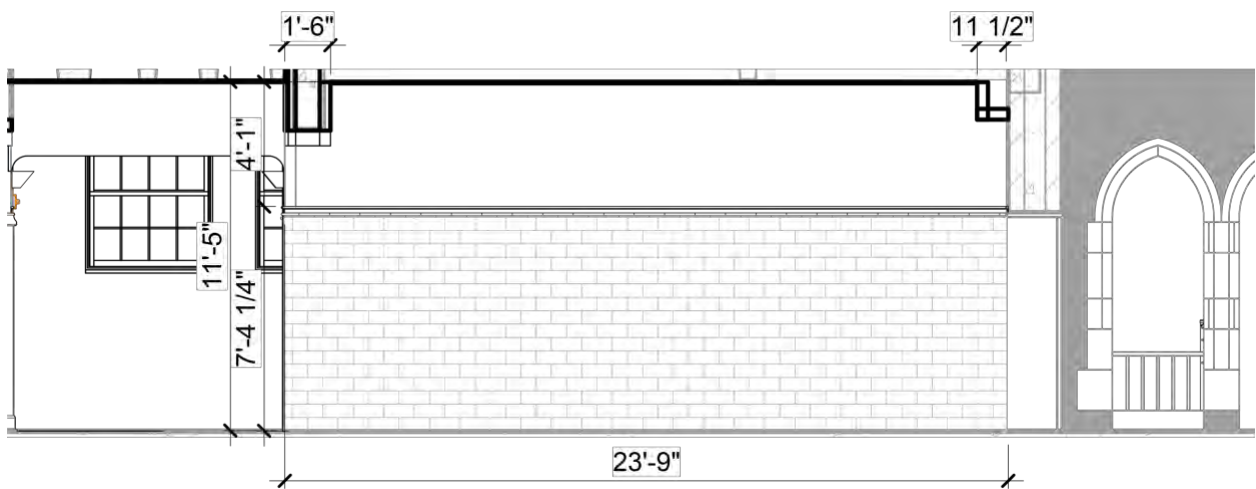

Location 2

Conference Center courtyard area – south exterior space for freestanding art, near decorative cast stone (between windows of Conference Center)

Location 3

Conference Center Plaza Wall – east exterior wall which is a two-story "L" shaped swath of brick wall, extending from the lower courtyard to the upper plaza

Location 4

Conference Center pre-function area - east interior wall

Location 5
Conference Center pre-function area - west interior wall

Location 6

West entrance interior wall along main corridor, above brick, and across from open study space

Location 7
North student space, east wall