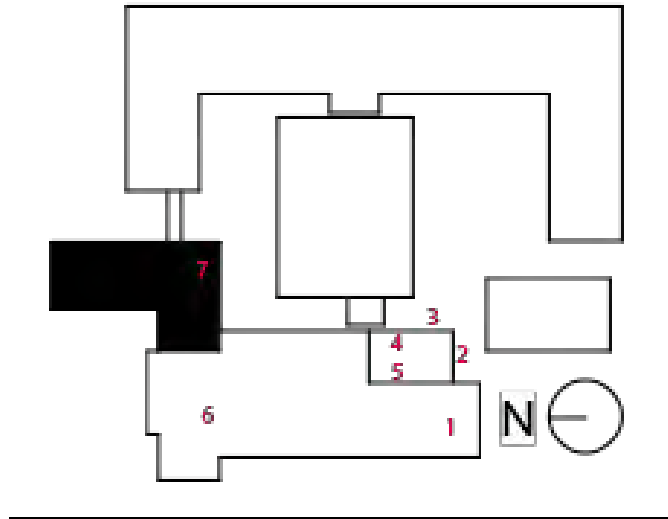

UF ASB 221 Norman Hall – Sites for Art

Aerial view: potential sites for art (1-7)

Location 1

South entrance vestibule wall, near main corridor and above entrance to Starbucks

Location 1 con't...

Partial view of site 1 (map placeholder image) showing context area

Location 2

Conference Center courtyard area – south exterior space for freestanding art, near decorative cast stone (between windows of Conference Center)

Location 3

Conference Center Plaza Wall – east exterior wall which is a two-story "L" shaped swath of brick wall, extending from the lower courtyard to the upper plaza

Location 4

Conference Center pre-function area - east interior wall

Location 5
Conference Center pre-function area - west interior wall

Location 6

West entrance interior wall along main corridor, above brick, and across from open study space

Location 7
North student space, east wall