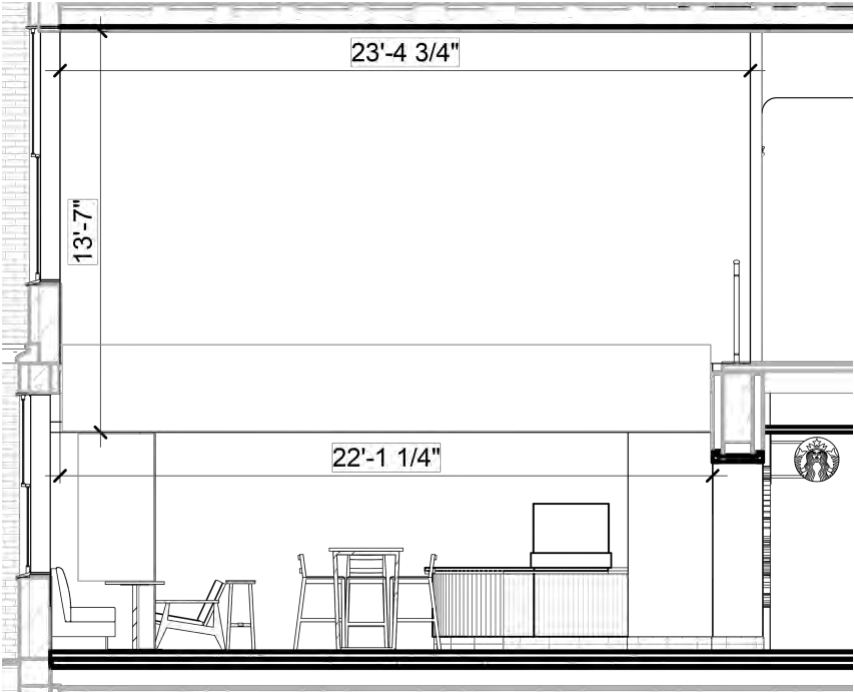

UF ASB 221 Norman Hall – Sites for Art

Aerial view: potential sites for art (1-7)

Location 1

South entrance vestibule wall, near main corridor and above entrance to Starbucks

Location 1 con't...

Partial view of site 1 (map placeholder image) showing context area

Location 2

Conference Center courtyard area – south exterior space for freestanding art, near decorative cast stone (between windows of Conference Center)

Location 3

Conference Center Plaza Wall – east exterior wall which is a two-story "L" shaped swath of brick wall, extending from the lower courtyard to the upper plaza

Location 4

Conference Center pre-function area - east interior wall

Location 5
Conference Center pre-function area - west interior wall

Location 6

West entrance interior wall along main corridor, above brick, and across from open study space

Location 7
North student space, east wall