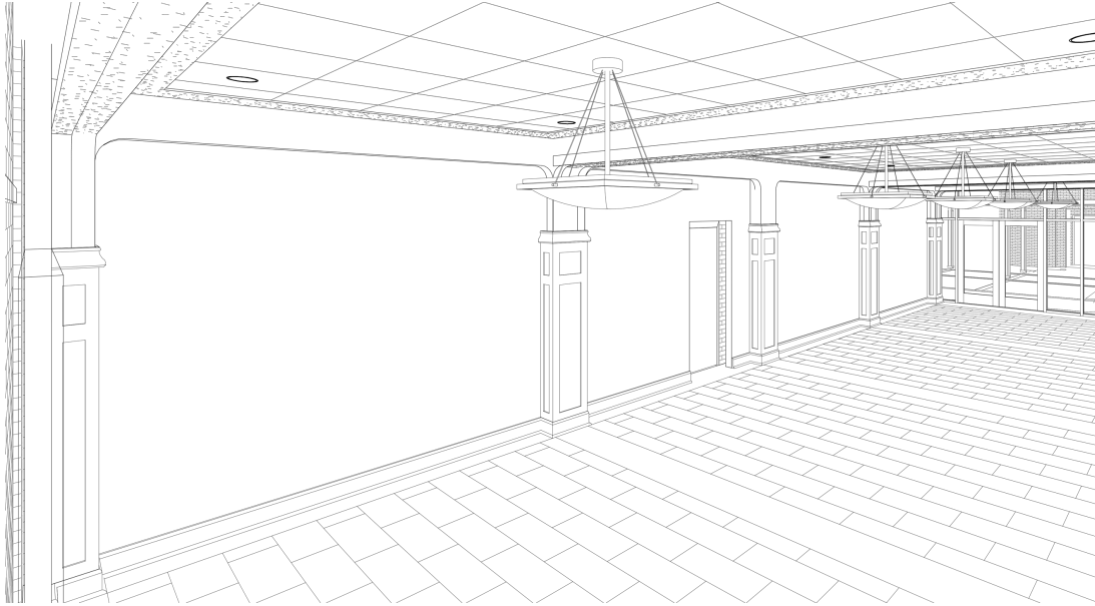

UF ASB 221 Norman Hall – Sites for Art

Aerial view: potential sites for art (1-7)

Location 1

South entrance vestibule wall, near main corridor and above entrance to Starbucks

Location 1 con't...

Partial view of site 1 (map placeholder image) showing context area

Location 2

Conference Center courtyard area – south exterior space for freestanding art, near decorative cast stone (between windows of Conference Center)

Location 3

Conference Center Plaza Wall – east exterior wall which is a two-story "L" shaped swath of brick wall, extending from the lower courtyard to the upper plaza

Location 4

Conference Center pre-function area - east interior wall

Location 5
Conference Center pre-function area - west interior wall

Location 6

West entrance interior wall along main corridor, above brick, and across from open study space

Location 7
North student space, east wall