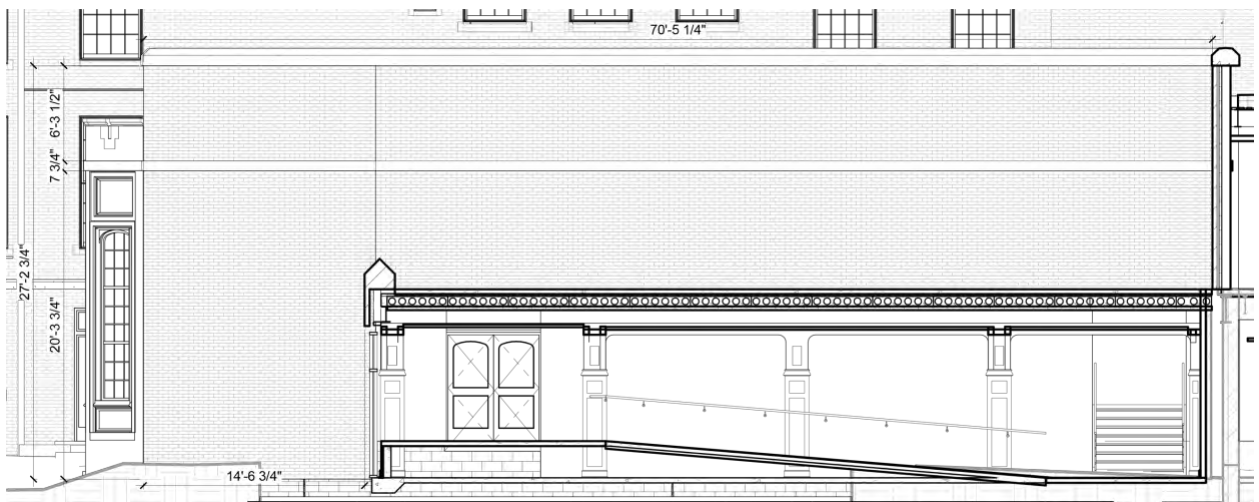

UF ASB 221 Norman Hall – Sites for Art

Aerial view: potential sites for art (1-7)

Location 1

South entrance vestibule wall, near main corridor and above entrance to Starbucks

Location 1 con't...

Partial view of site 1 (map placeholder image) showing context area

Location 2

Conference Center courtyard area – south exterior space for freestanding art, near decorative cast stone (between windows of Conference Center)

Location 3

Conference Center Plaza Wall – east exterior wall which is a two-story "L" shaped swath of brick wall, extending from the lower courtyard to the upper plaza

Location 4

Conference Center pre-function area - east interior wall

Location 5
Conference Center pre-function area - west interior wall

Location 6

West entrance interior wall along main corridor, above brick, and across from open study space