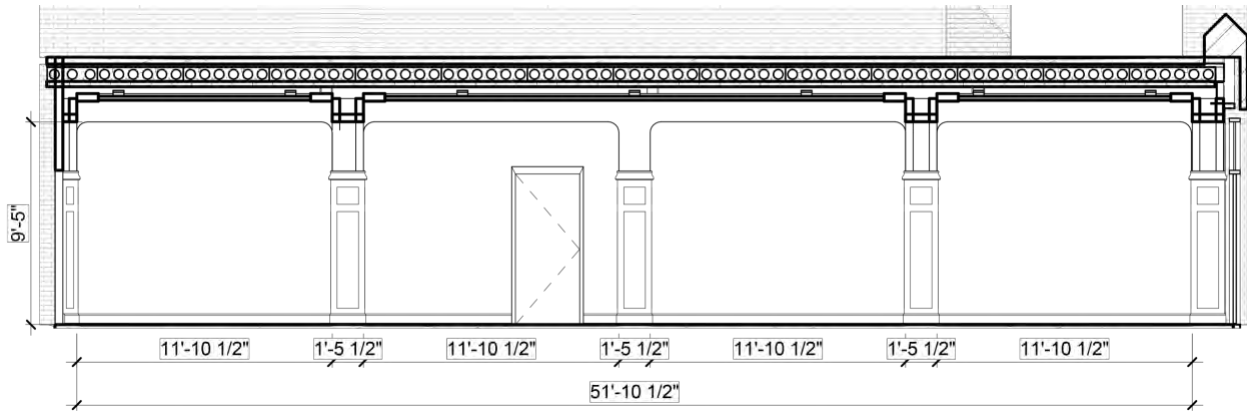

Location 2

Conference Center courtyard area – south exterior space for freestanding art, near decorative cast stone (between windows of Conference Center)

Location 3

Conference Center Plaza Wall – east exterior wall which is a two-story "L" shaped swath of brick wall, extending from the lower courtyard to the upper plaza

Location 4

Conference Center pre-function area - east interior wall

Location 5
Conference Center pre-function area - west interior wall

Location 6

West entrance interior wall along main corridor, above brick, and across from open study space