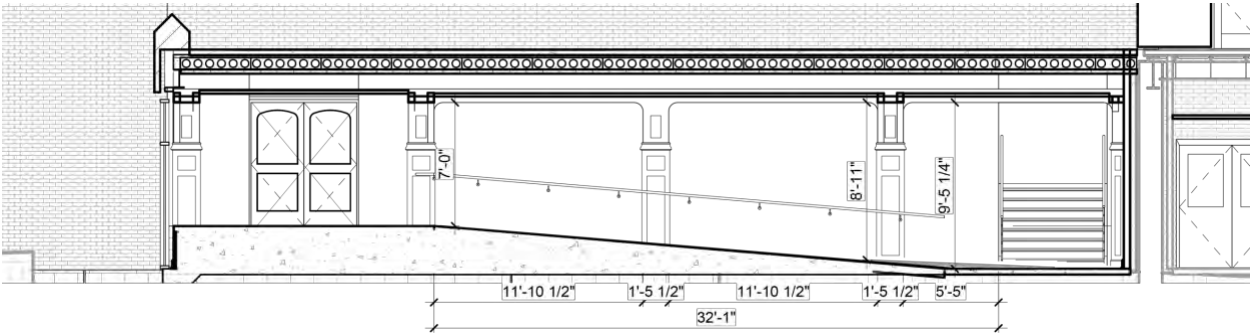

UF ASB 221 Norman Hall – Sites for Art

Aerial view: potential sites for art (1-7)

Location 1

South entrance vestibule wall, near main corridor and above entrance to Starbucks

Location 1 con't...

Partial view of site 1 (map placeholder image) showing context area

Location 2

Conference Center courtyard area – south exterior space for freestanding art, near decorative cast stone (between windows of Conference Center)

Location 3

Conference Center Plaza Wall – east exterior wall which is a two-story "L" shaped swath of brick wall, extending from the lower courtyard to the upper plaza

Location 4

Conference Center pre-function area - east interior wall

Location 5
Conference Center pre-function area - west interior wall

Location 6

West entrance interior wall along main corridor, above brick, and across from open study space