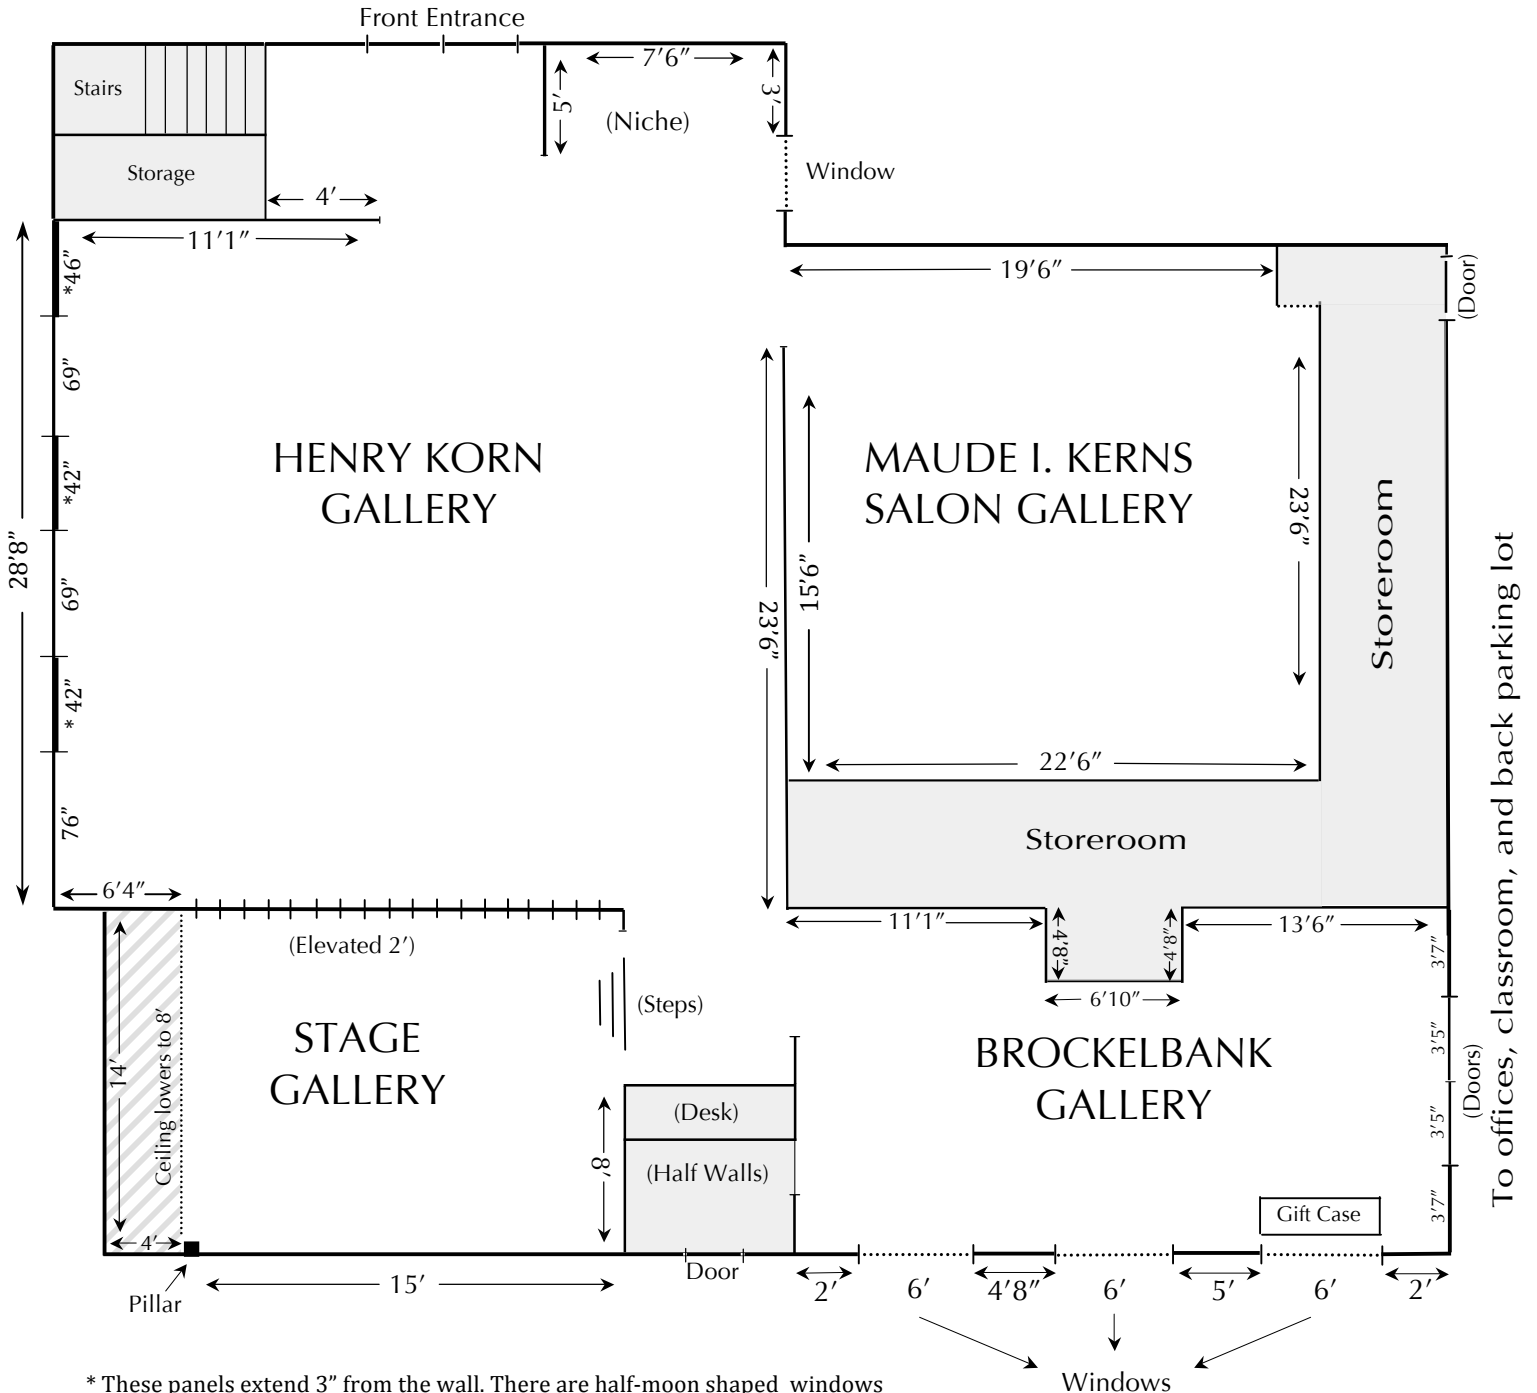

MAUDE KERNS ART CENTER ART GALLERIES

1910 E. 15 Ave. • Eugene, OR 97403 • 541-345-1571 • www.mkartcenter.org

* These panels extend 3" from the wall. There are half-moon shaped windows approximately 15' from the floor; ceilings in this gallery are approximately 25'.