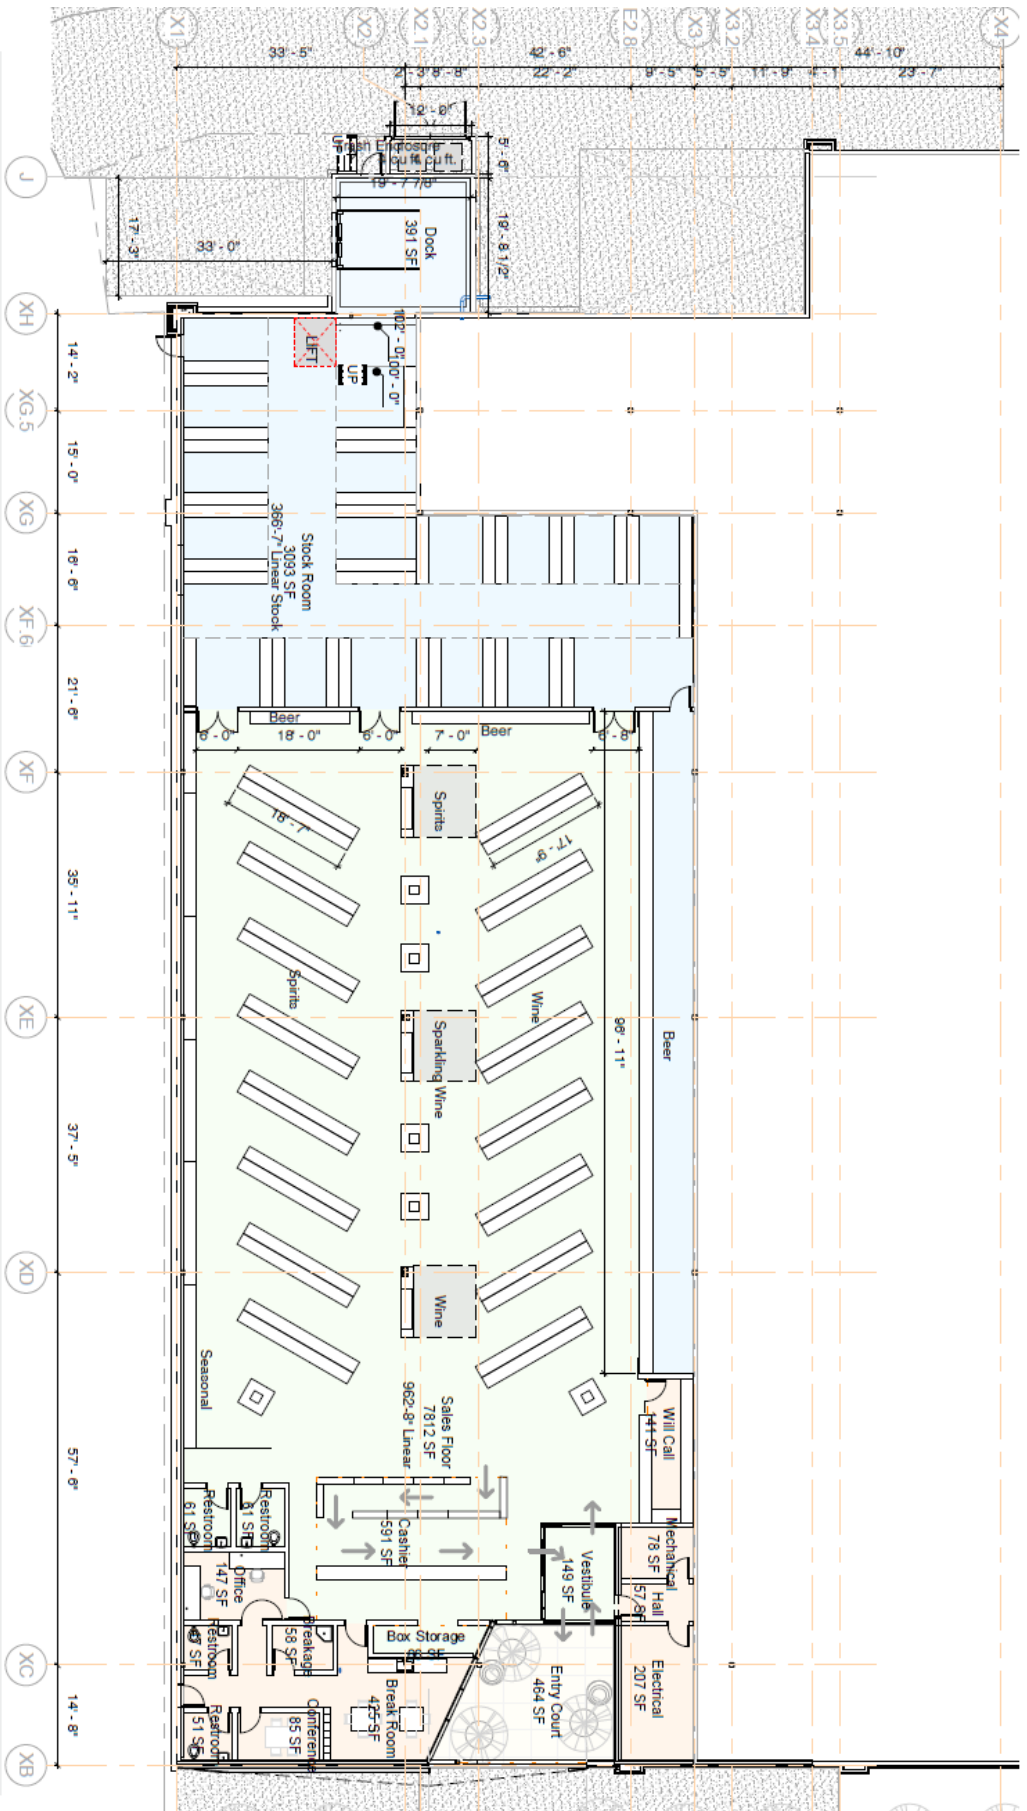

Schematic Graphic Floor Plan SCALE: 1/16" = 1'-0"
East Sandy Liquor Store