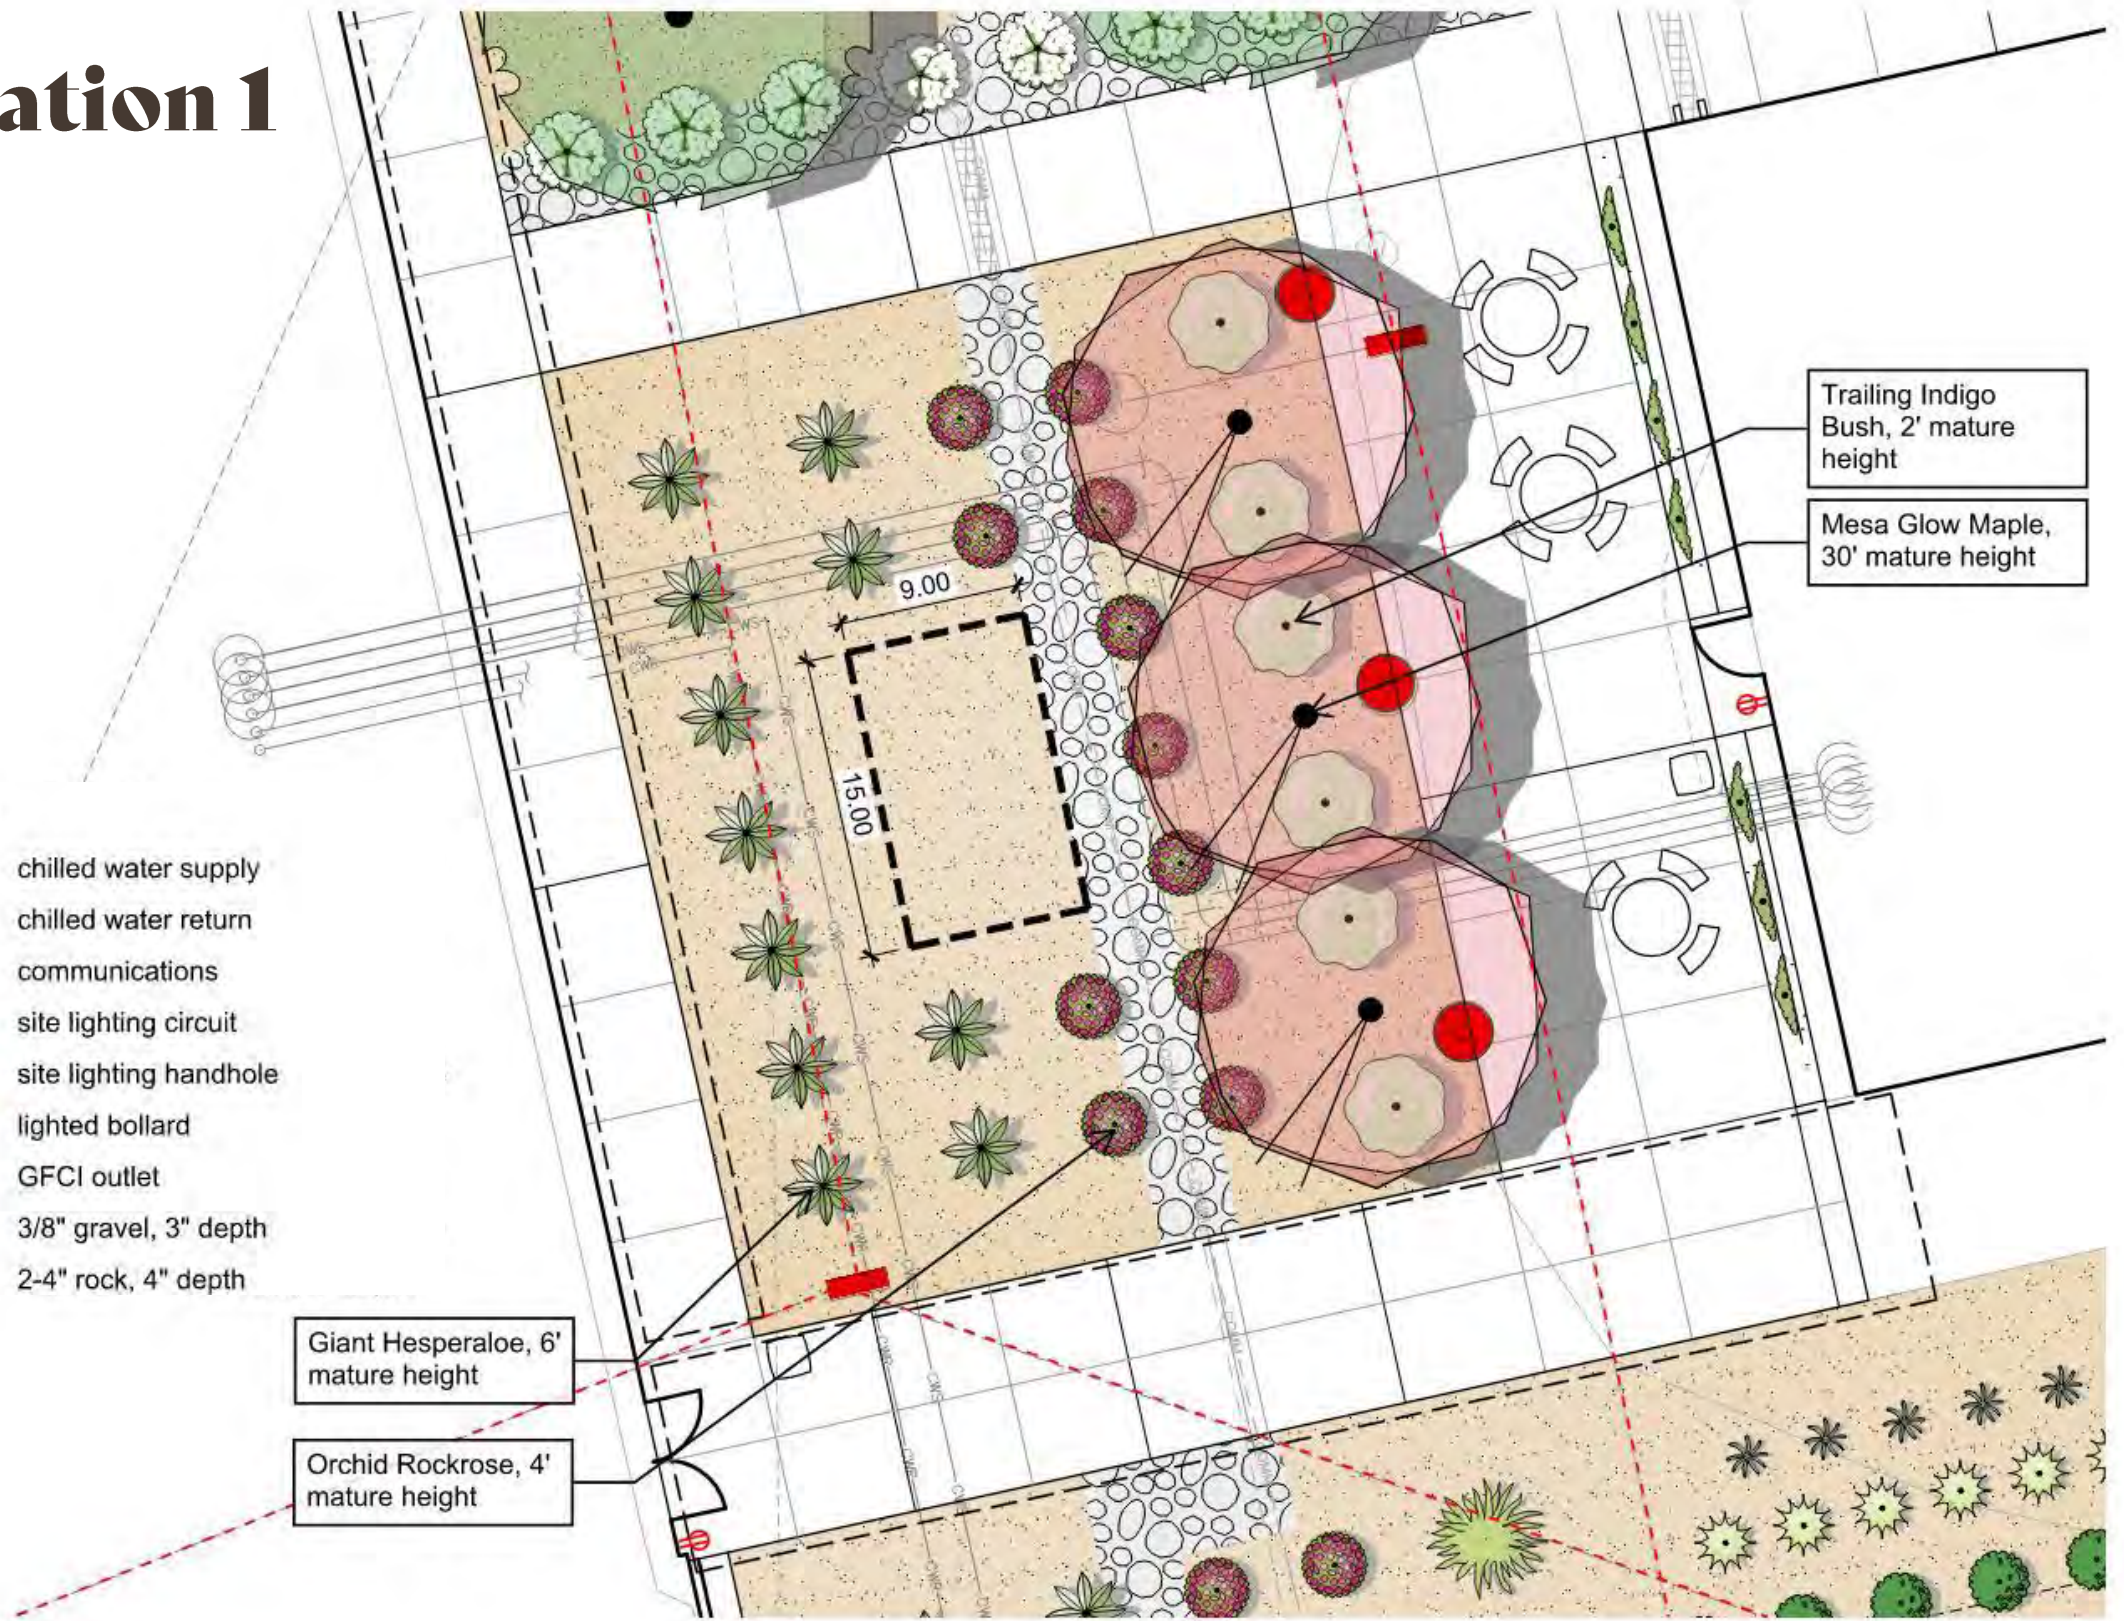

NMSU NMDA – Art in Public Places

Proposed Installation Locations

Overall Landscape Plan

Location 1

LEGEND

- CWS — chilled water supply
- CWR — chilled water return
- COMM — communications
- - - - site lighting circuit
- site lighting handhole
- lighted bollard
- ⊕ GFCI outlet
- 3/8" gravel, 3" depth
- 2-4" rock, 4" depth

Giant Hesperaloe, 6'
mature height

Orchid Rockrose, 4'
mature height

Trailing Indigo
Bush, 2' mature
height

Mesa Glow Maple,
30' mature height

Location 2

Texas Red Oak, 30'
mature height

Pawnee Buttes
Sand Cherry, 2'
mature height

Garden Sage, 2.5'
mature height

Blonde Ambition Blue Grama
(grass), 3' mature height

LEGEND

- FIRE — fire water
- COMM — communications
- - - - site lighting circuit
- site lighting handhole
- lighted bollard
- ⊕ GFCI outlet
- 3/8" gravel, 3" depth
- 2-4" rock, 4" depth

Location 3

LEGEND

- CWS — chilled water supply
- CWR — chilled water return
- COMM — communications
- FIRE — fire water
- SS(C) - sanitary sewer
- UGEL(B) - underground electric
- - - - site lighting circuit
- 3/8" gravel, 3" depth
- 2-4" rock, 4" depth