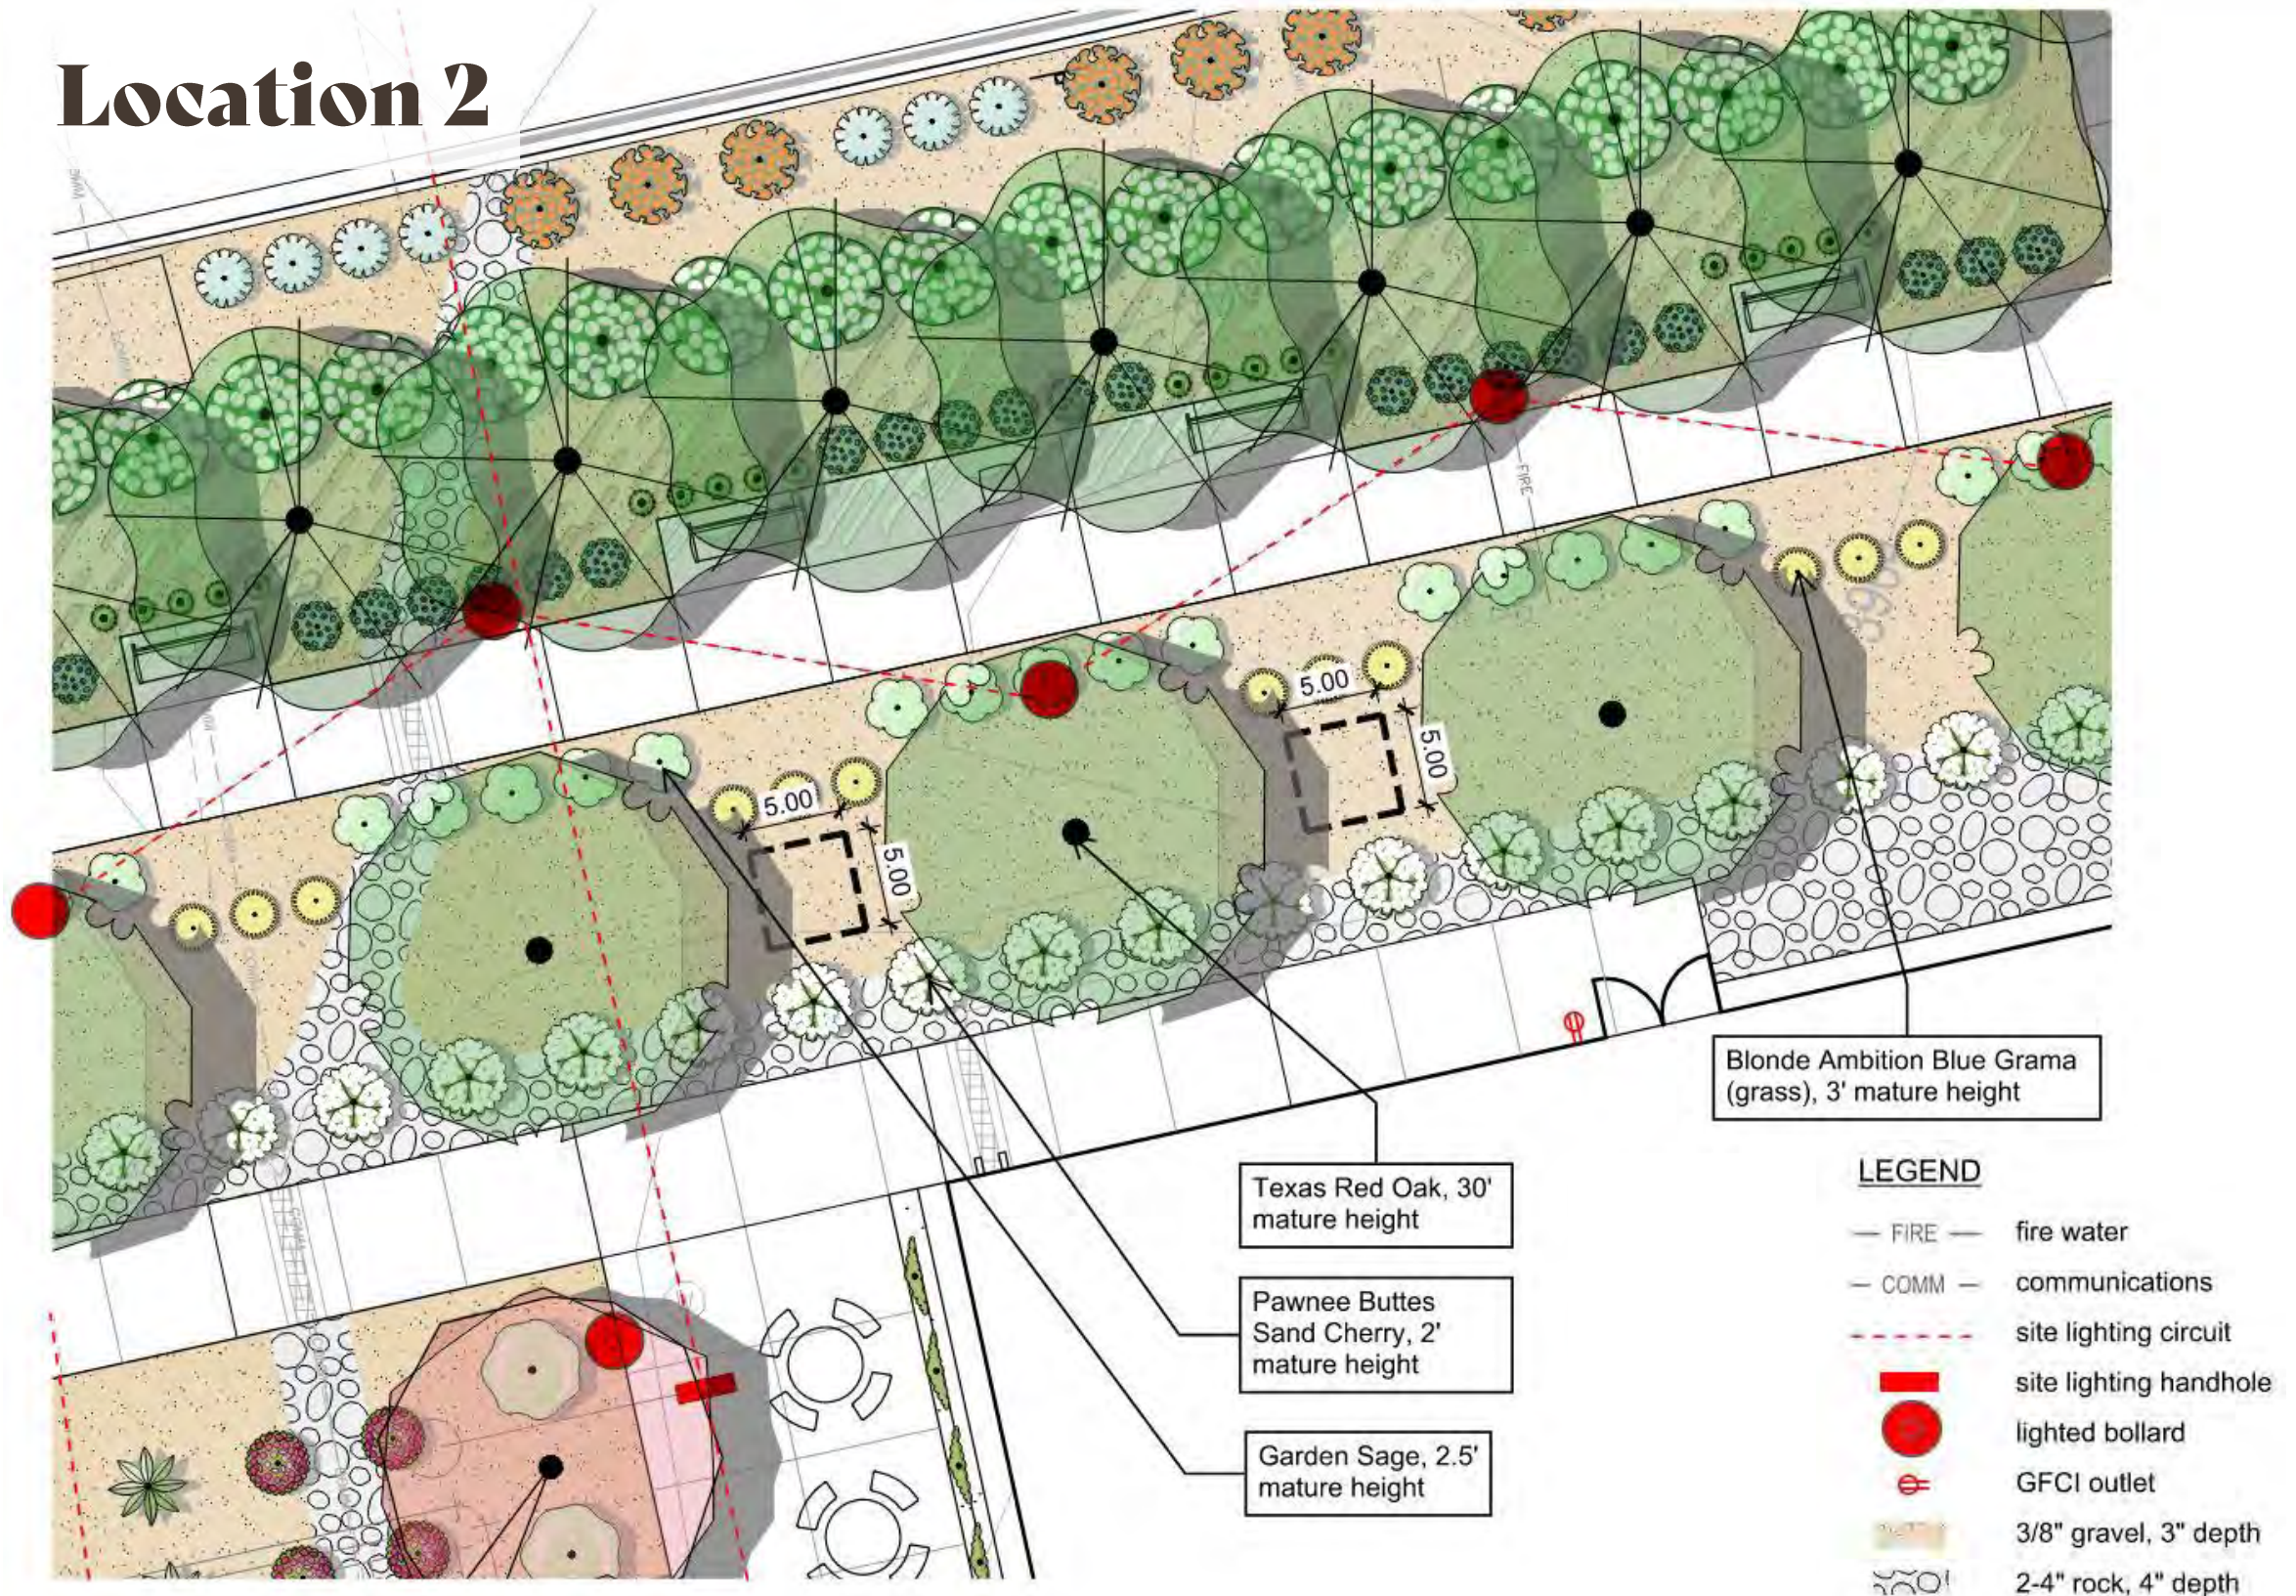

NMSU NMDA – Art in Public Places

Proposed Installation Locations

Overall Landscape Plan

Location 1

LEGEND

- CWS — chilled water supply
- CWR — chilled water return
- COMM — communications
- - - - site lighting circuit
- site lighting handhole
- lighted bollard
- ⊕ GFCI outlet
- 3/8" gravel, 3" depth
- 2-4" rock, 4" depth

Giant Hesperaloe, 6'
mature height

Orchid Rockrose, 4'
mature height

Trailing Indigo
Bush, 2' mature
height

Mesa Glow Maple,
30' mature height

Location 2

Texas Red Oak, 30'
mature height

Pawnee Buttes
Sand Cherry, 2'
mature height

Garden Sage, 2.5'
mature height

Blonde Ambition Blue Grama
(grass), 3' mature height

LEGEND

- FIRE — fire water
- COMM — communications
- - - - site lighting circuit
- site lighting handhole
- lighted bollard
- ⊕ GFCI outlet
- 3/8" gravel, 3" depth
- 2-4" rock, 4" depth

Location 3

LEGEND

- CWS — chilled water supply
- CWR — chilled water return
- COMM — communications
- FIRE — fire water
- SS(C) - sanitary sewer
- UGEL(B) - underground electric
- - - - site lighting circuit
- 3/8" gravel, 3" depth
- 2-4" rock, 4" depth