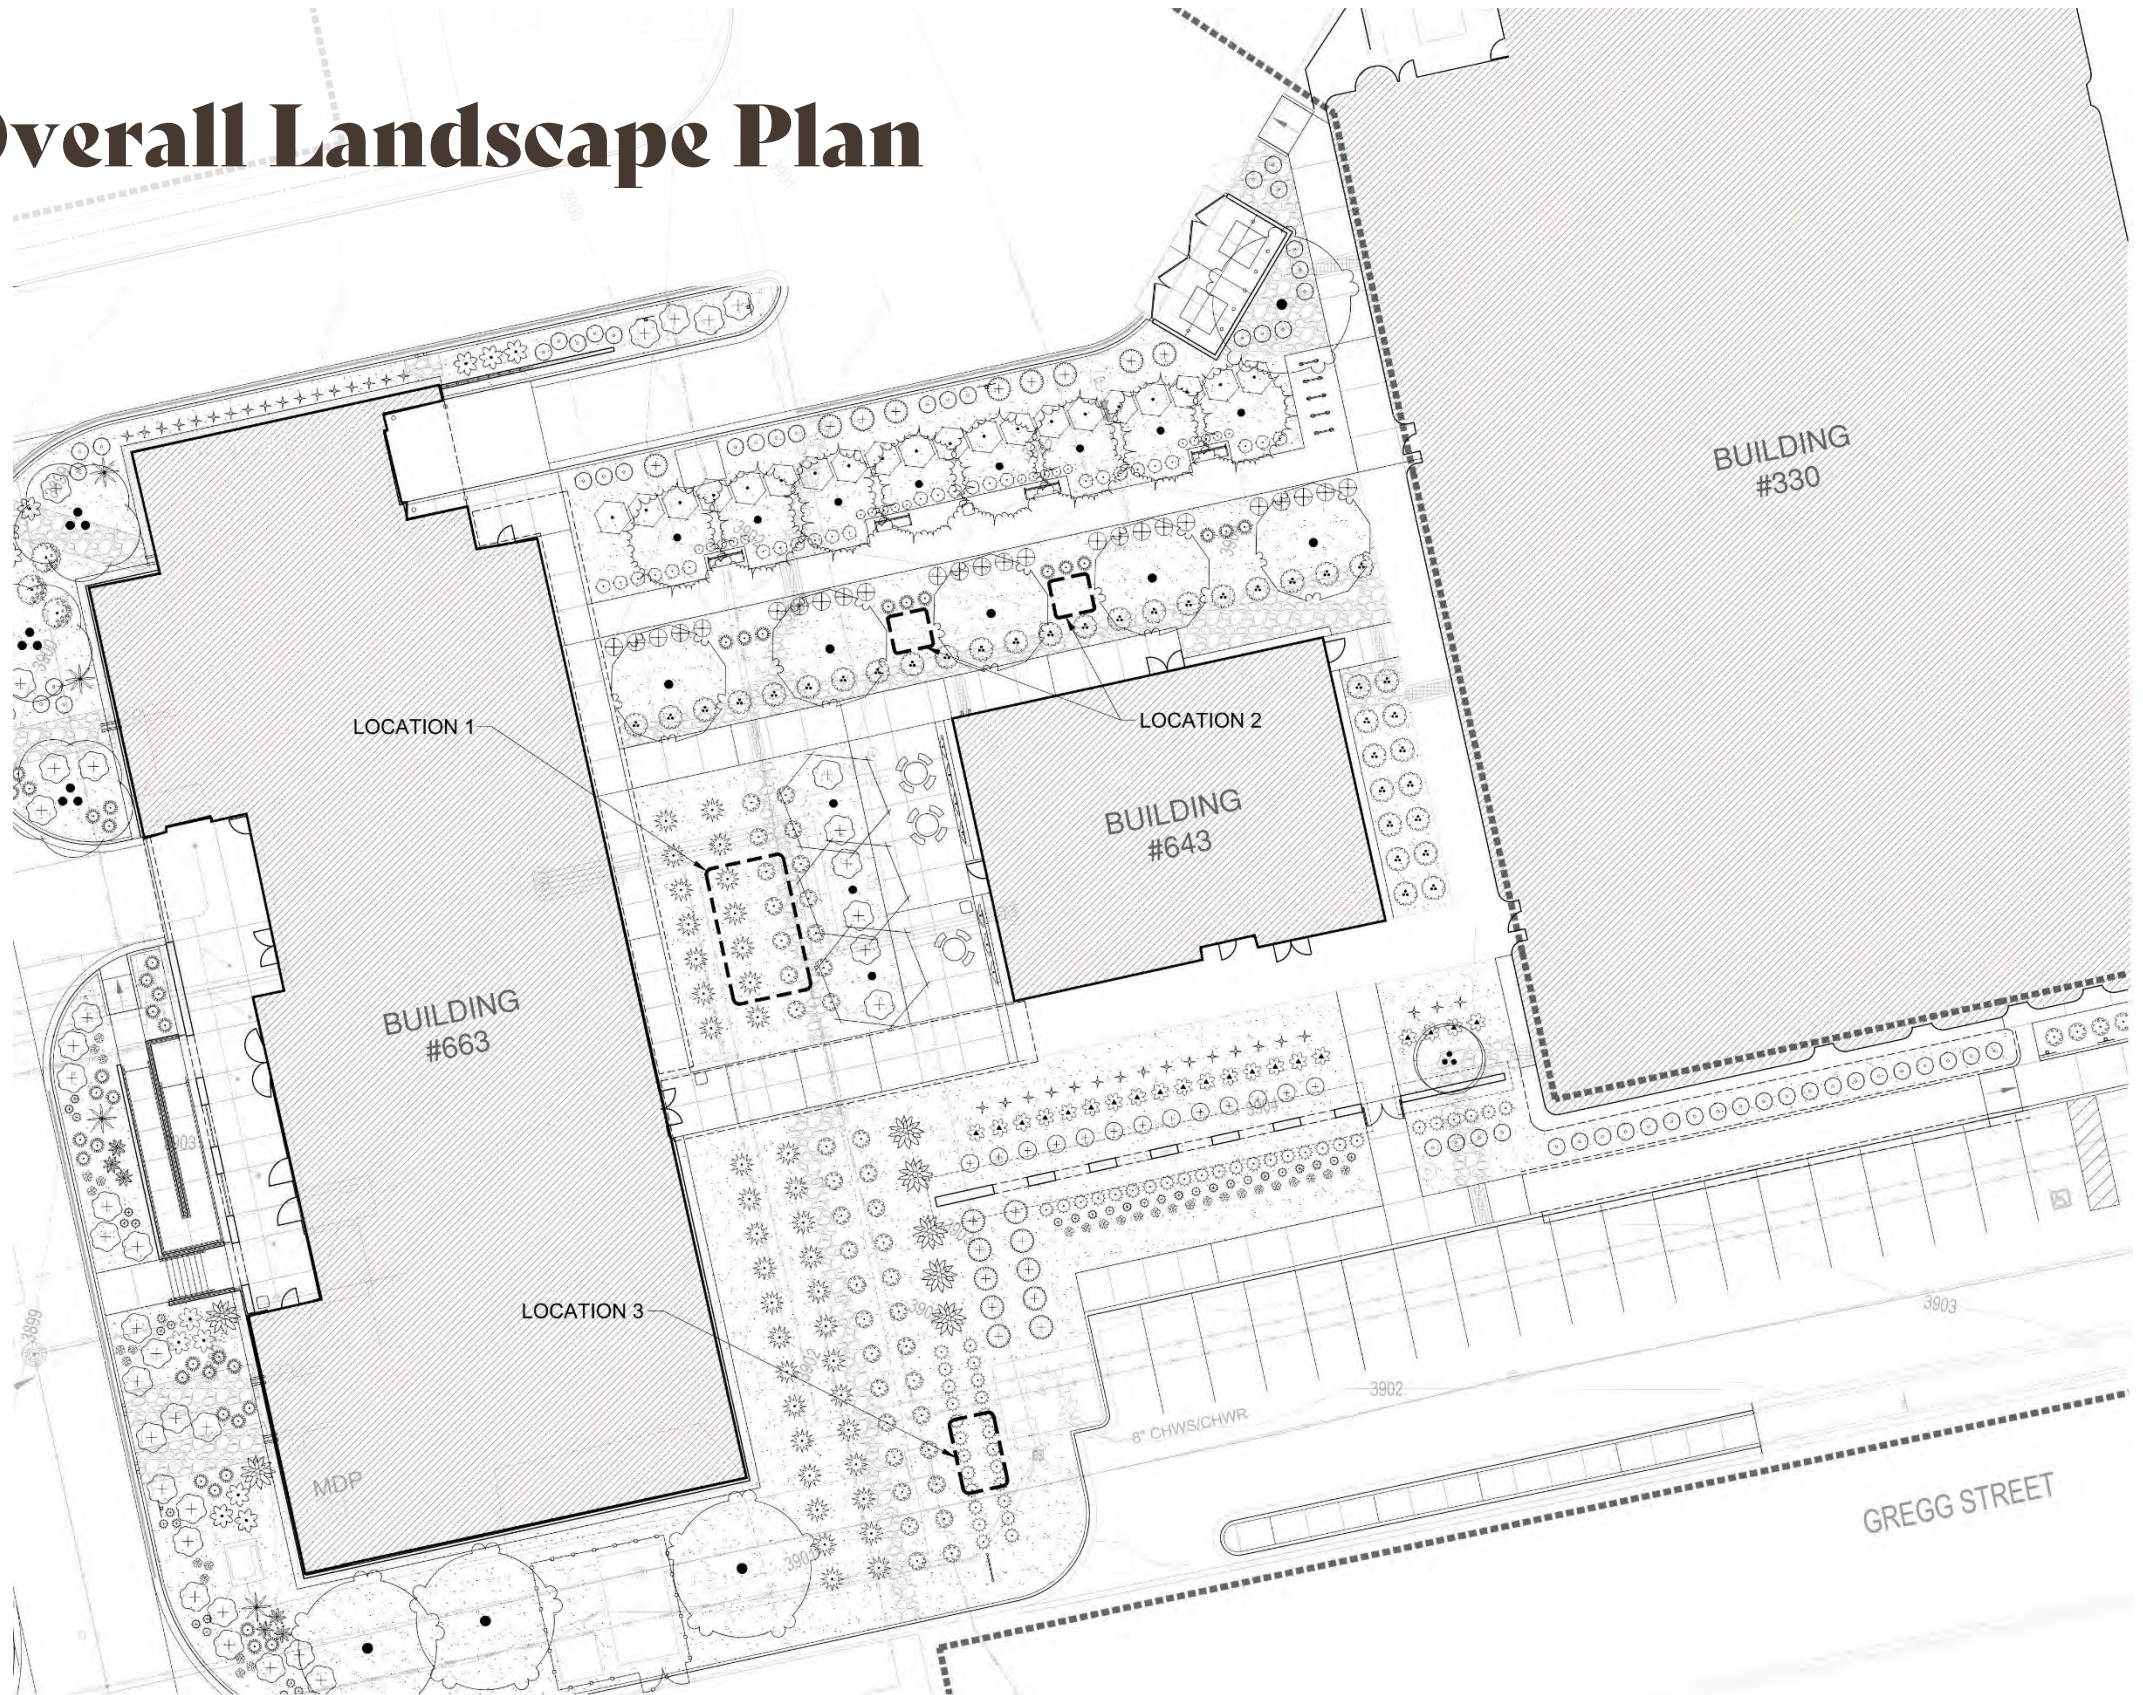

NMSU NMDA – Art in Public Places

Proposed Installation Locations

Overall Landscape Plan

Location 1

LEGEND

- CWS — chilled water supply
- CWR — chilled water return
- COMM — communications
- - - - site lighting circuit
- site lighting handhole
- lighted bollard
- ⊕ GFCI outlet
- 3/8" gravel, 3" depth
- 2-4" rock, 4" depth

Giant Hesperaloe, 6'
mature height

Orchid Rockrose, 4'
mature height

Trailing Indigo
Bush, 2' mature
height

Mesa Glow Maple,
30' mature height

Location 2

Texas Red Oak, 30'
mature height

Pawnee Buttes
Sand Cherry, 2'
mature height

Garden Sage, 2.5'
mature height

Blonde Ambition Blue Grama
(grass), 3' mature height

LEGEND

- FIRE — fire water
- COMM — communications
- - - - site lighting circuit
- site lighting handhole
- lighted bollard
- ⊕ GFCI outlet
- 3/8" gravel, 3" depth
- 2-4" rock, 4" depth

Location 3

LEGEND

- CWS — chilled water supply
- CWR — chilled water return
- COMM — communications
- FIRE — fire water
- SS(C) - sanitary sewer
- UGEL(B) - underground electric
- - - - site lighting circuit
- 3/8" gravel, 3" depth
- 2-4" rock, 4" depth