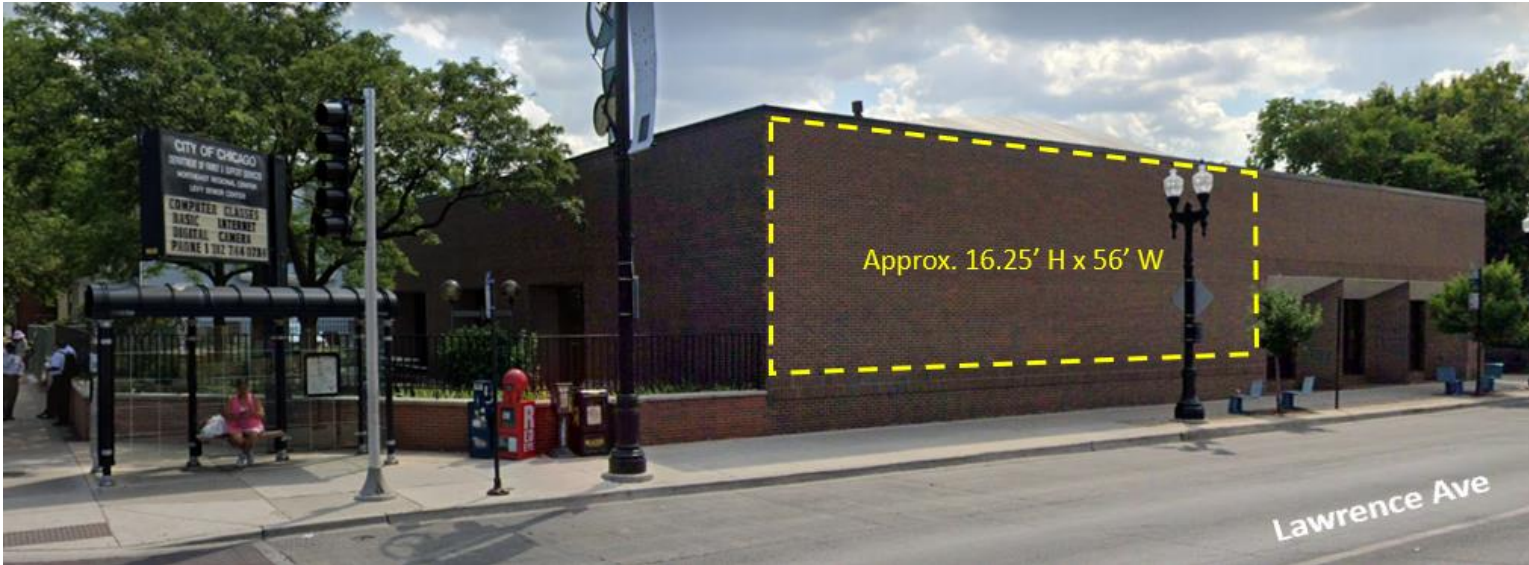

SITE IMAGES

View of Levy Center north façade looking southeast; opportunity for artwork indicated by dashed lines

Designated opportunity for artwork, Levy Center north façade, approximately 16.25' high x 56' wide

Levy Center north façade dimensions