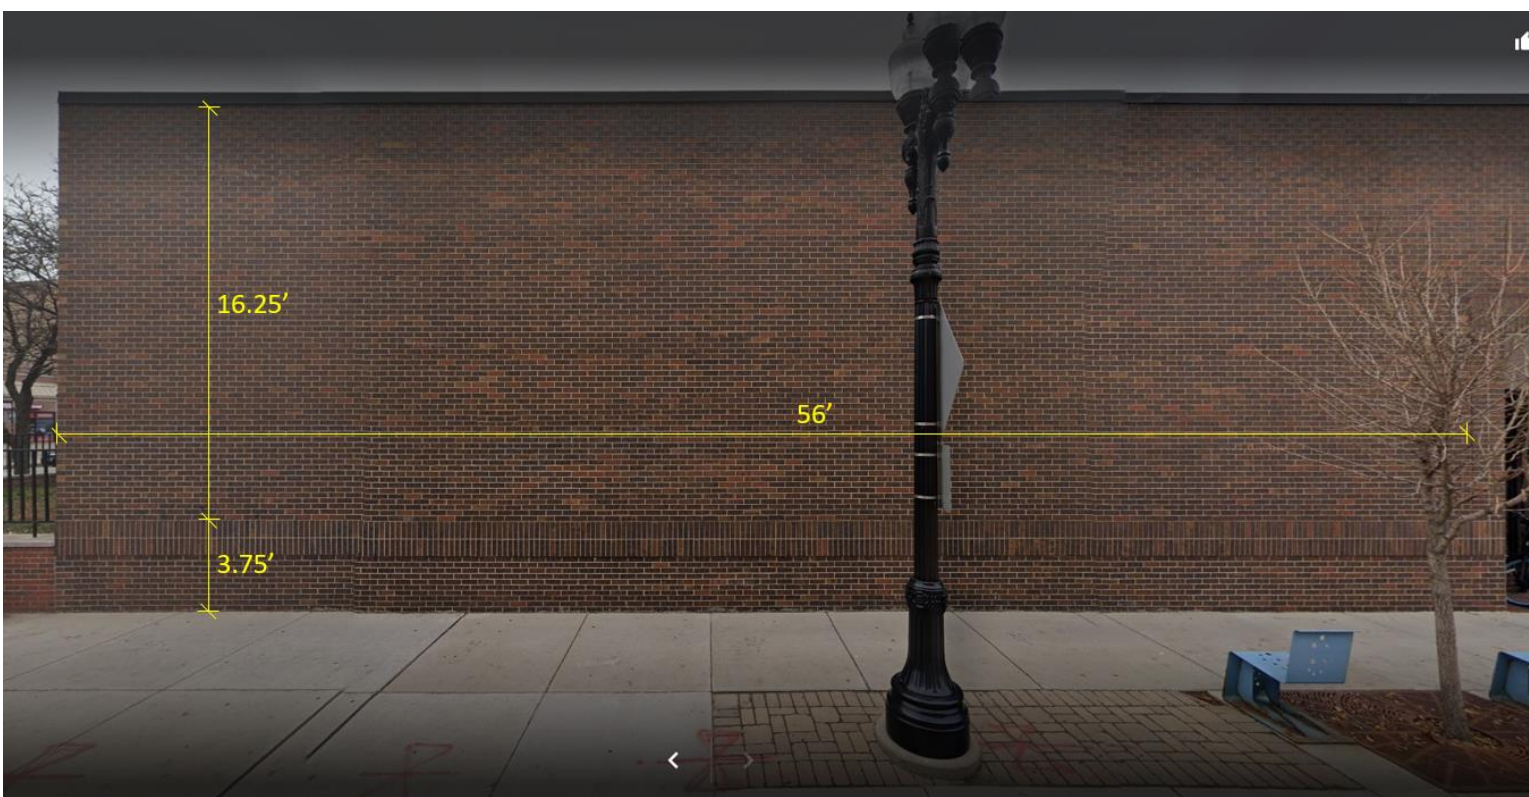

SITE IMAGES

View of Levy Center north façade looking southeast; opportunity for artwork indicated by dashed lines

Designated opportunity for artwork, Levy Center north façade, approximately 16.25' high x 56' wide

Levy Center north façade dimensions