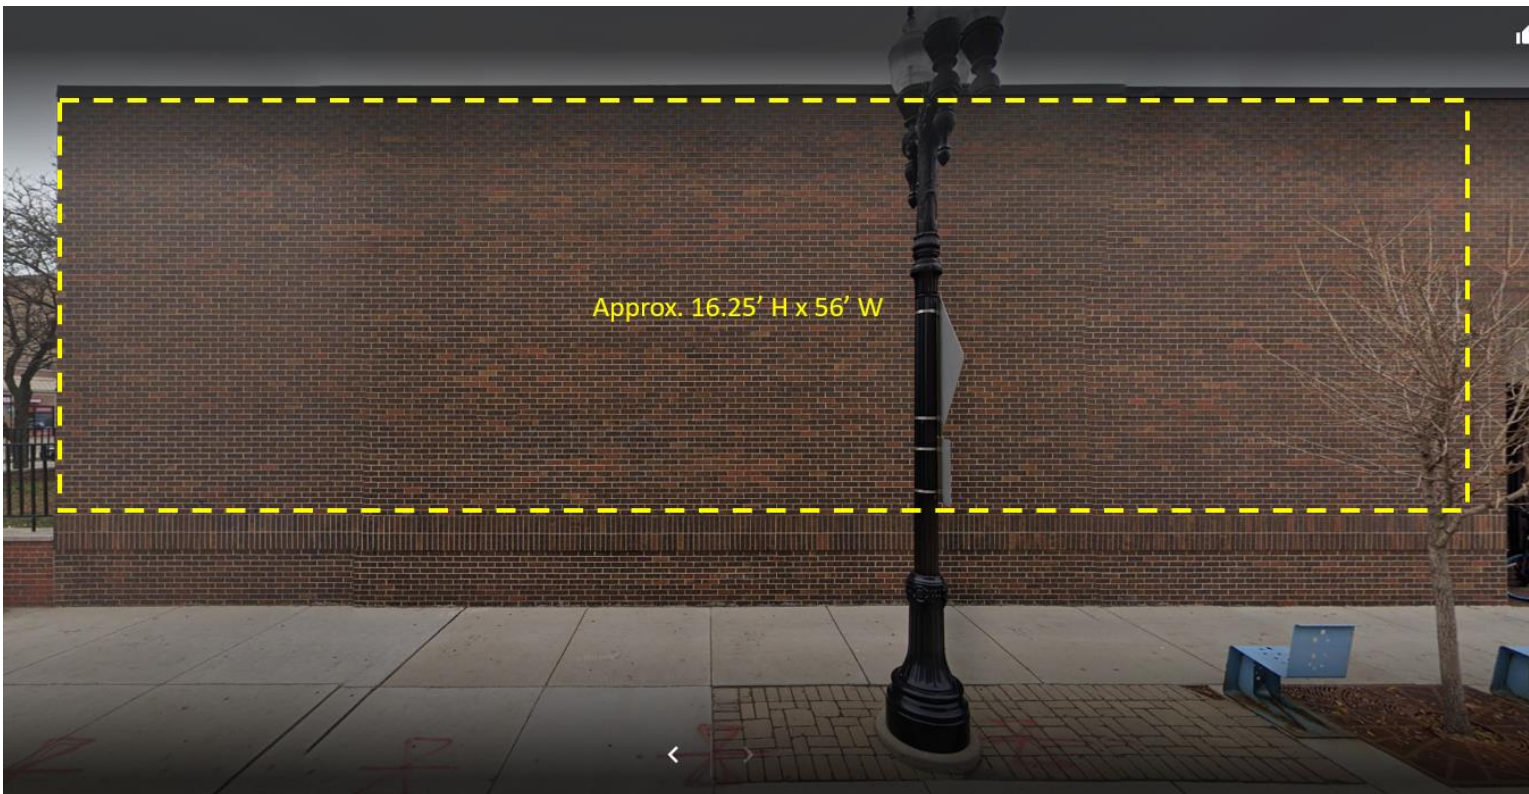

SITE IMAGES

View of Levy Center north façade looking southeast; opportunity for artwork indicated by dashed lines

Designated opportunity for artwork, Levy Center north façade, approximately 16.25' high x 56' wide

Levy Center north façade dimensions