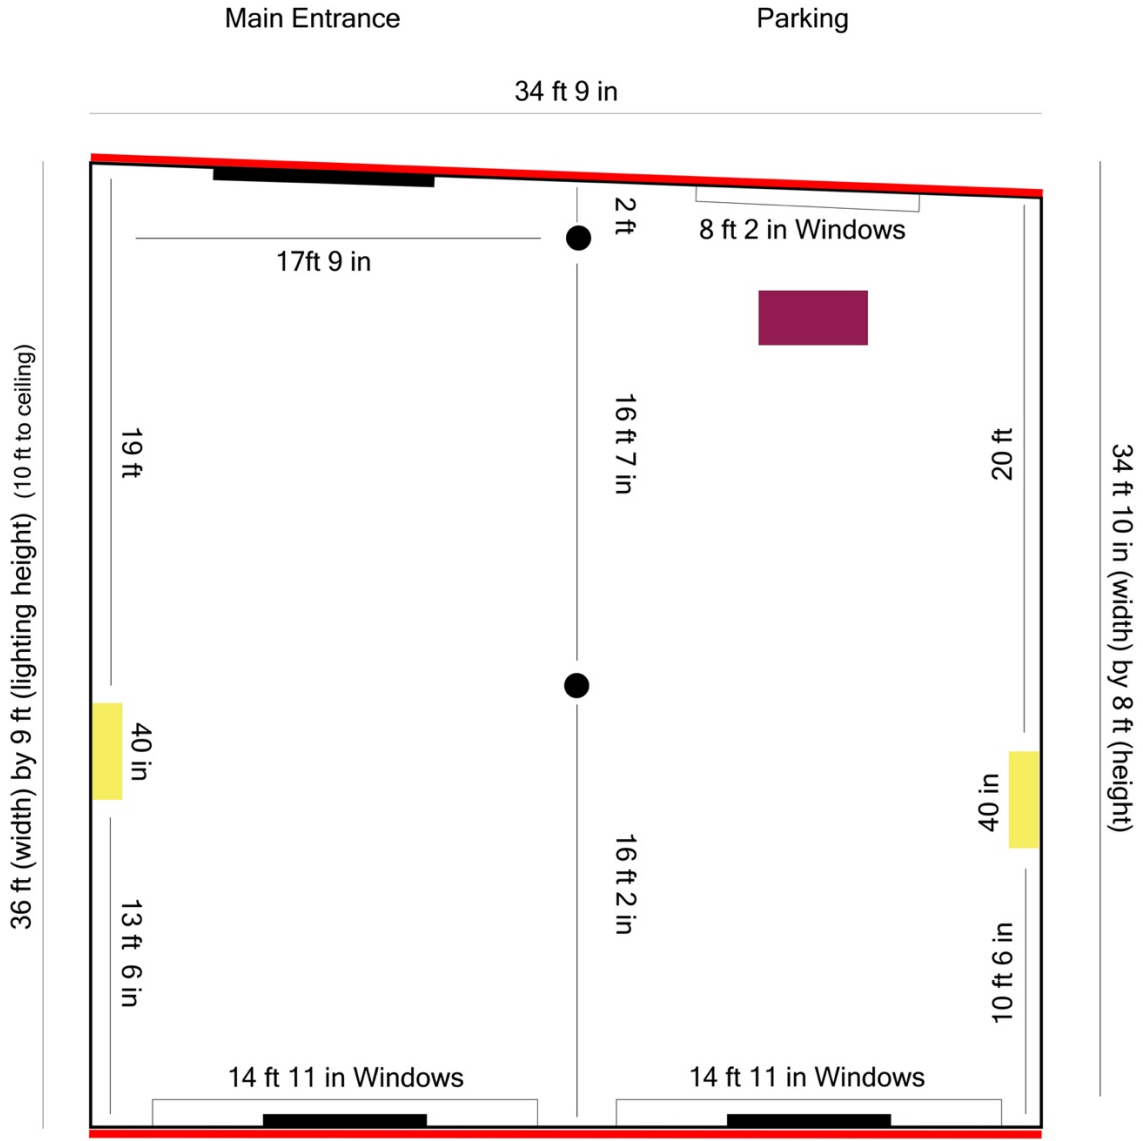

STRATA

Gallery

STRATA GALLERY LAYOUT

Main Hall
Lobby door size: 6 ft (w) x 6 ft 9 in (h) — 2 ft

- No hanging on these walls.
- Strata Desk
- AC Unit - 94 in to bottom of unit